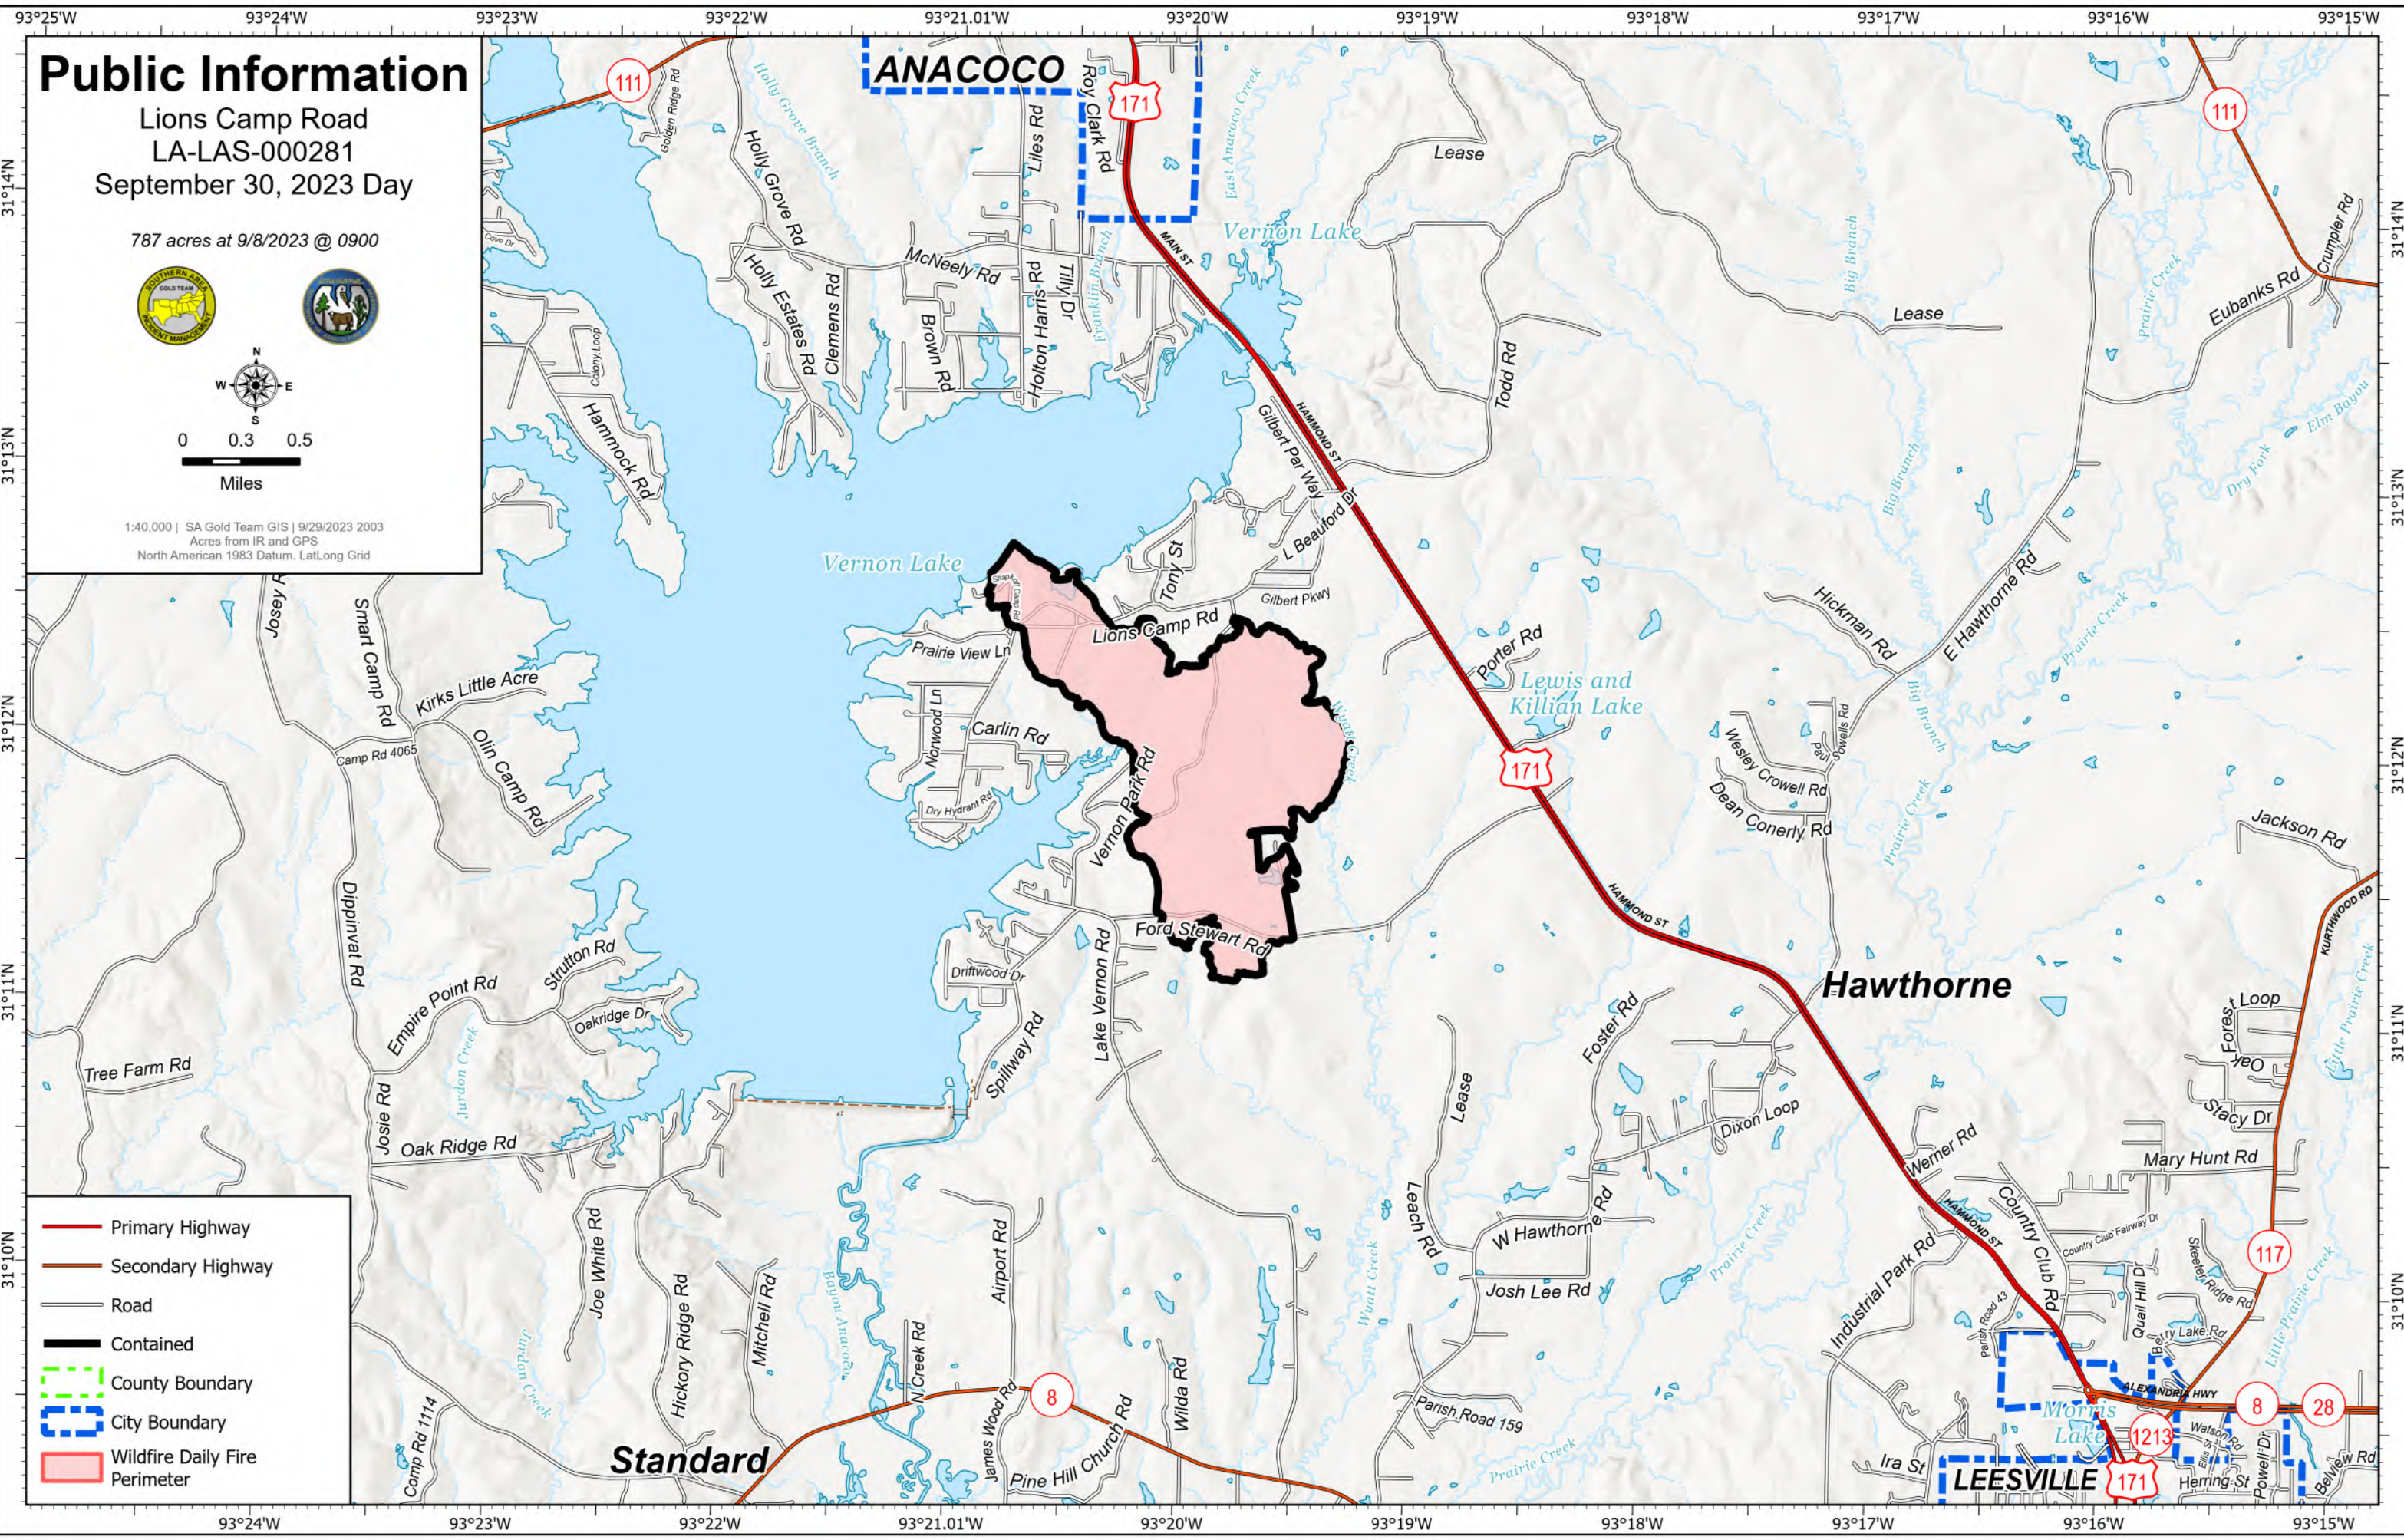

# Public Information

Lions Camp Road  
LA-LAS-000281  
September 30, 2023 Day

787 acres at 9/8/2023 @ 0900

1:40,000 | SA Gold Team GIS | 9/29/2023 2003  
Acres from IR and GPS  
North American 1983 Datum, LatLong Grid

- Primary Highway
- Secondary Highway
- Road
- Contained
- County Boundary
- City Boundary
- Wildfire Daily Fire Perimeter