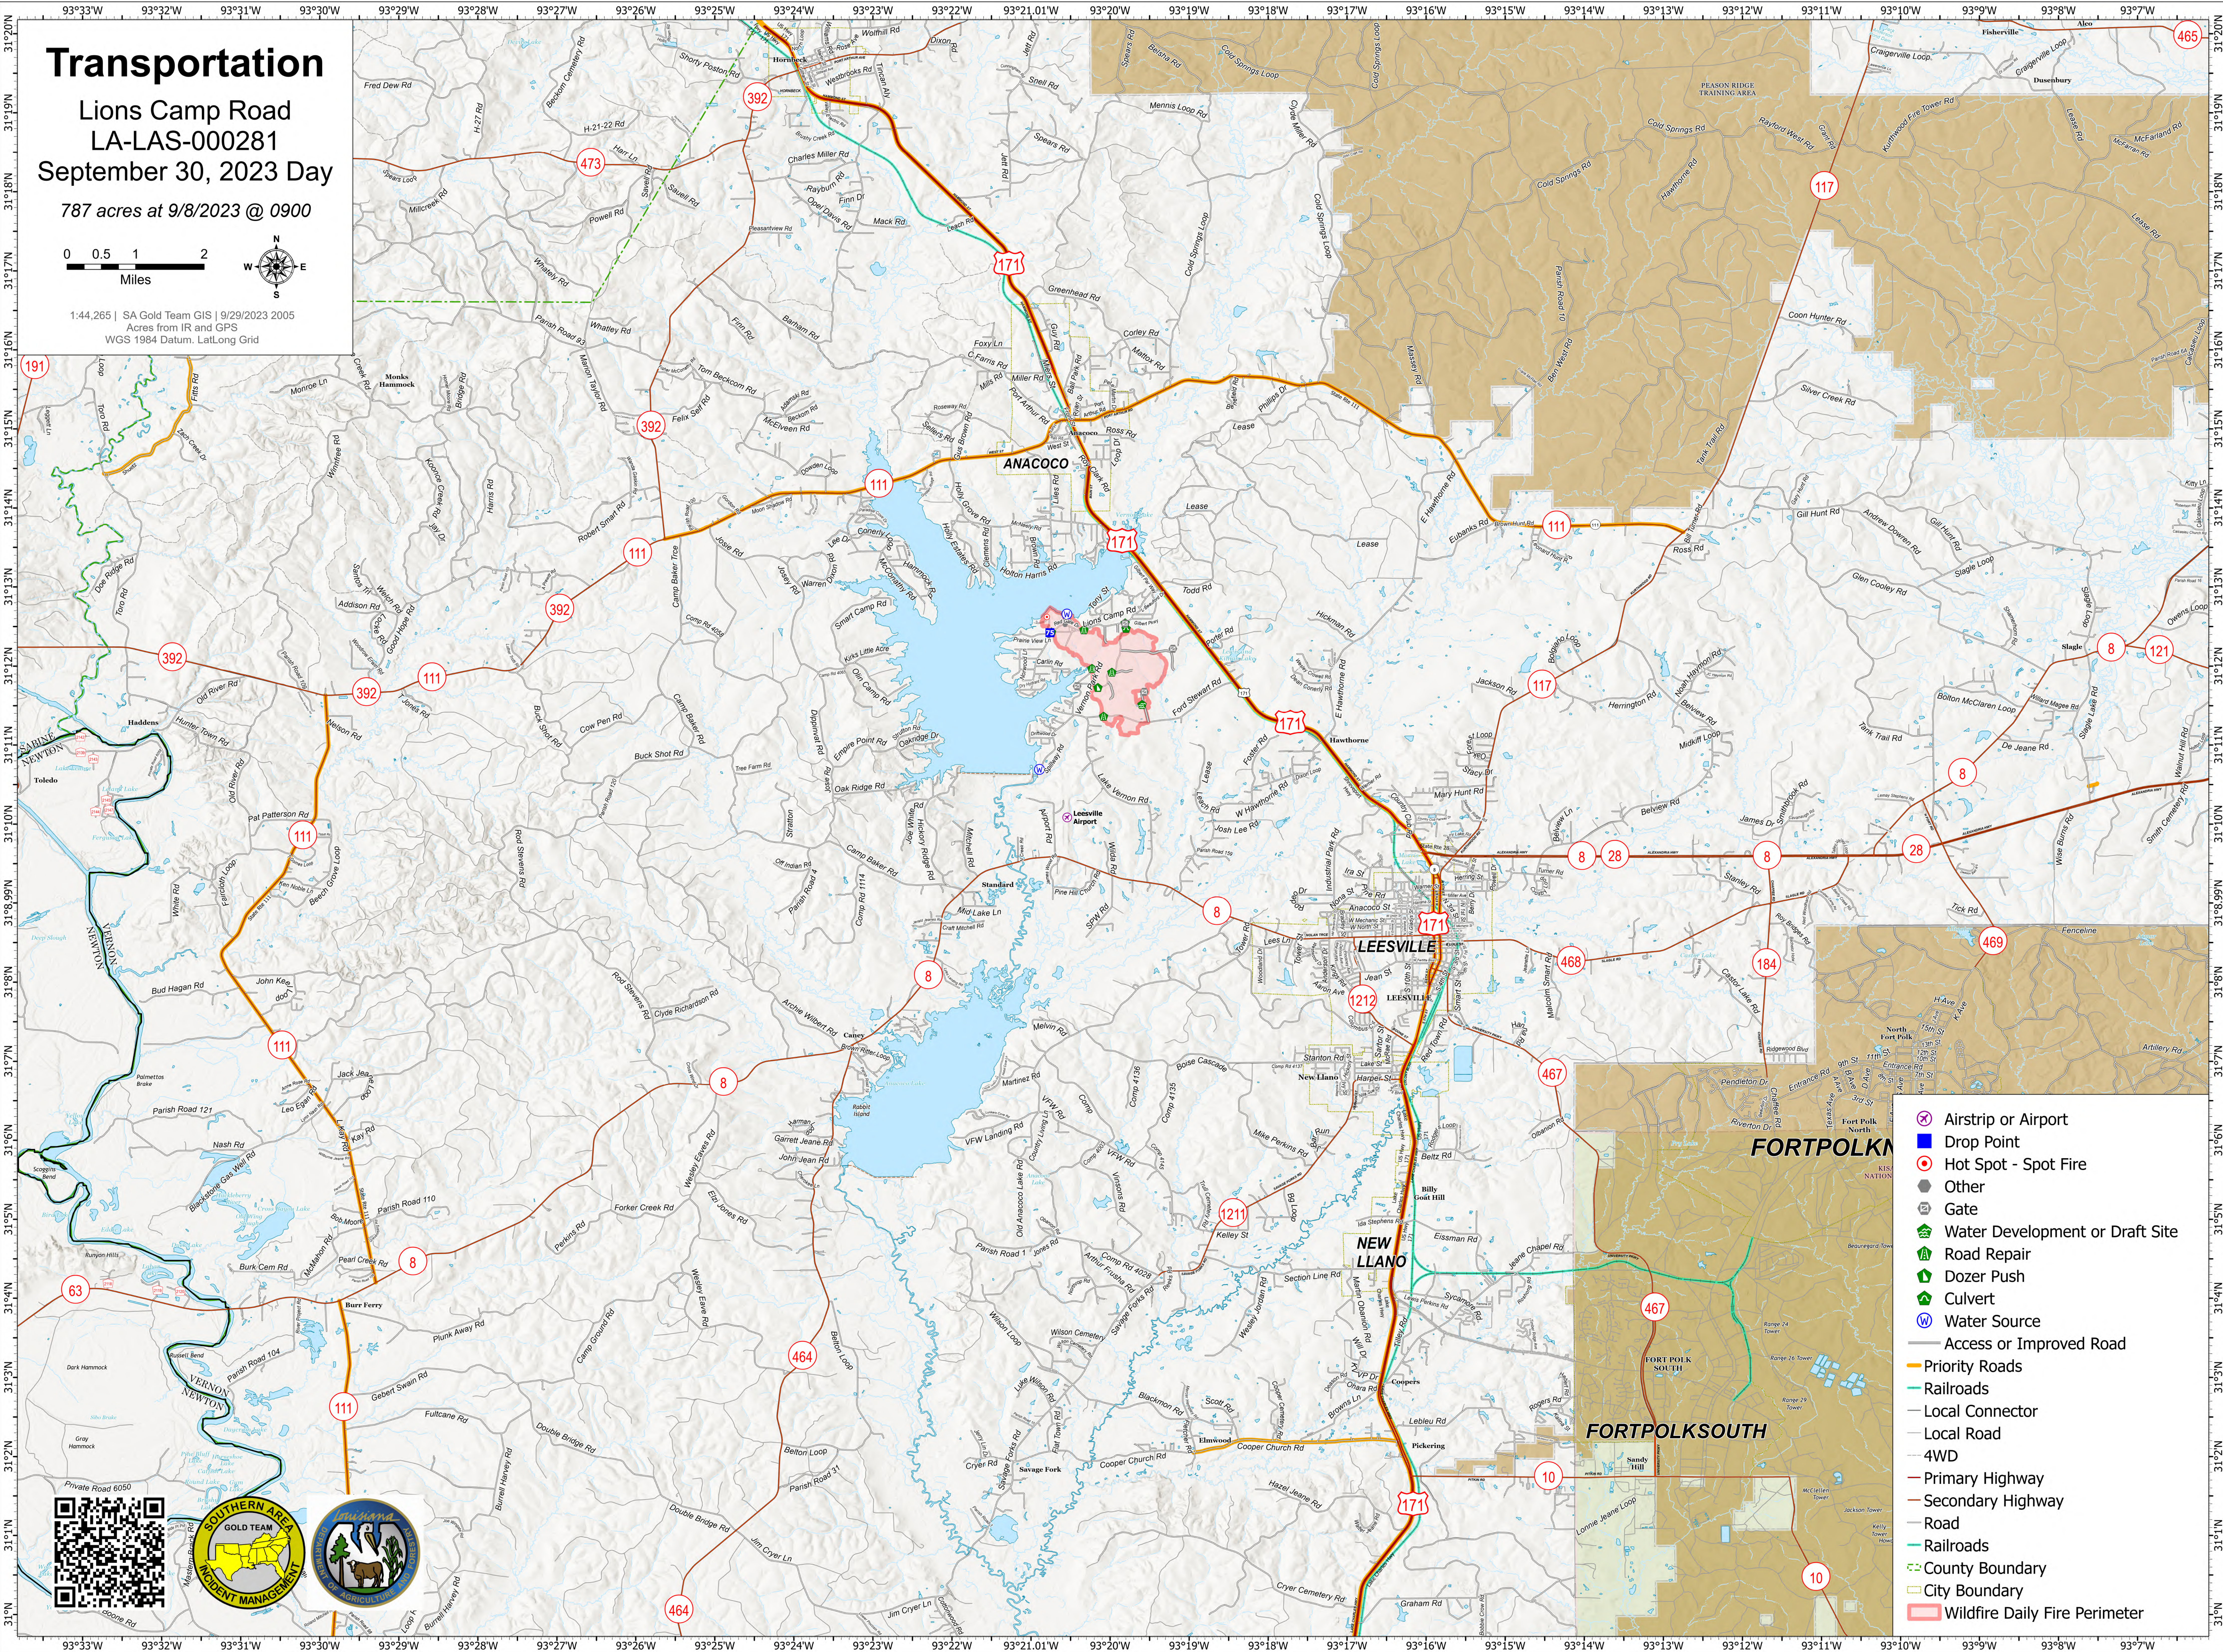

# Transportation

Lions Camp Road  
LA-LAS-000281  
September 30, 2023 Day

787 acres at 9/8/2023 @ 0900

1:44,265 | SA Gold Team GIS | 9/29/2023 2005  
Acres from IR and GPS  
WGS 1984 Datum, Lat/Long Grid

- ⊗ Airstrip or Airport
- Drop Point
- Hot Spot - Spot Fire
- Other
- ⊗ Gate
- 🏠 Water Development or Draft Site
- 🛠 Road Repair
- 🚧 Dozer Push
- 🚧 Culvert
- 🌊 Water Source
- Access or Improved Road
- Priority Roads
- Railroads
- Local Connector
- Local Road
- 4WD
- Primary Highway
- Secondary Highway
- Road
- Railroads
- County Boundary
- City Boundary
- 🔴 Wildfire Daily Fire Perimeter