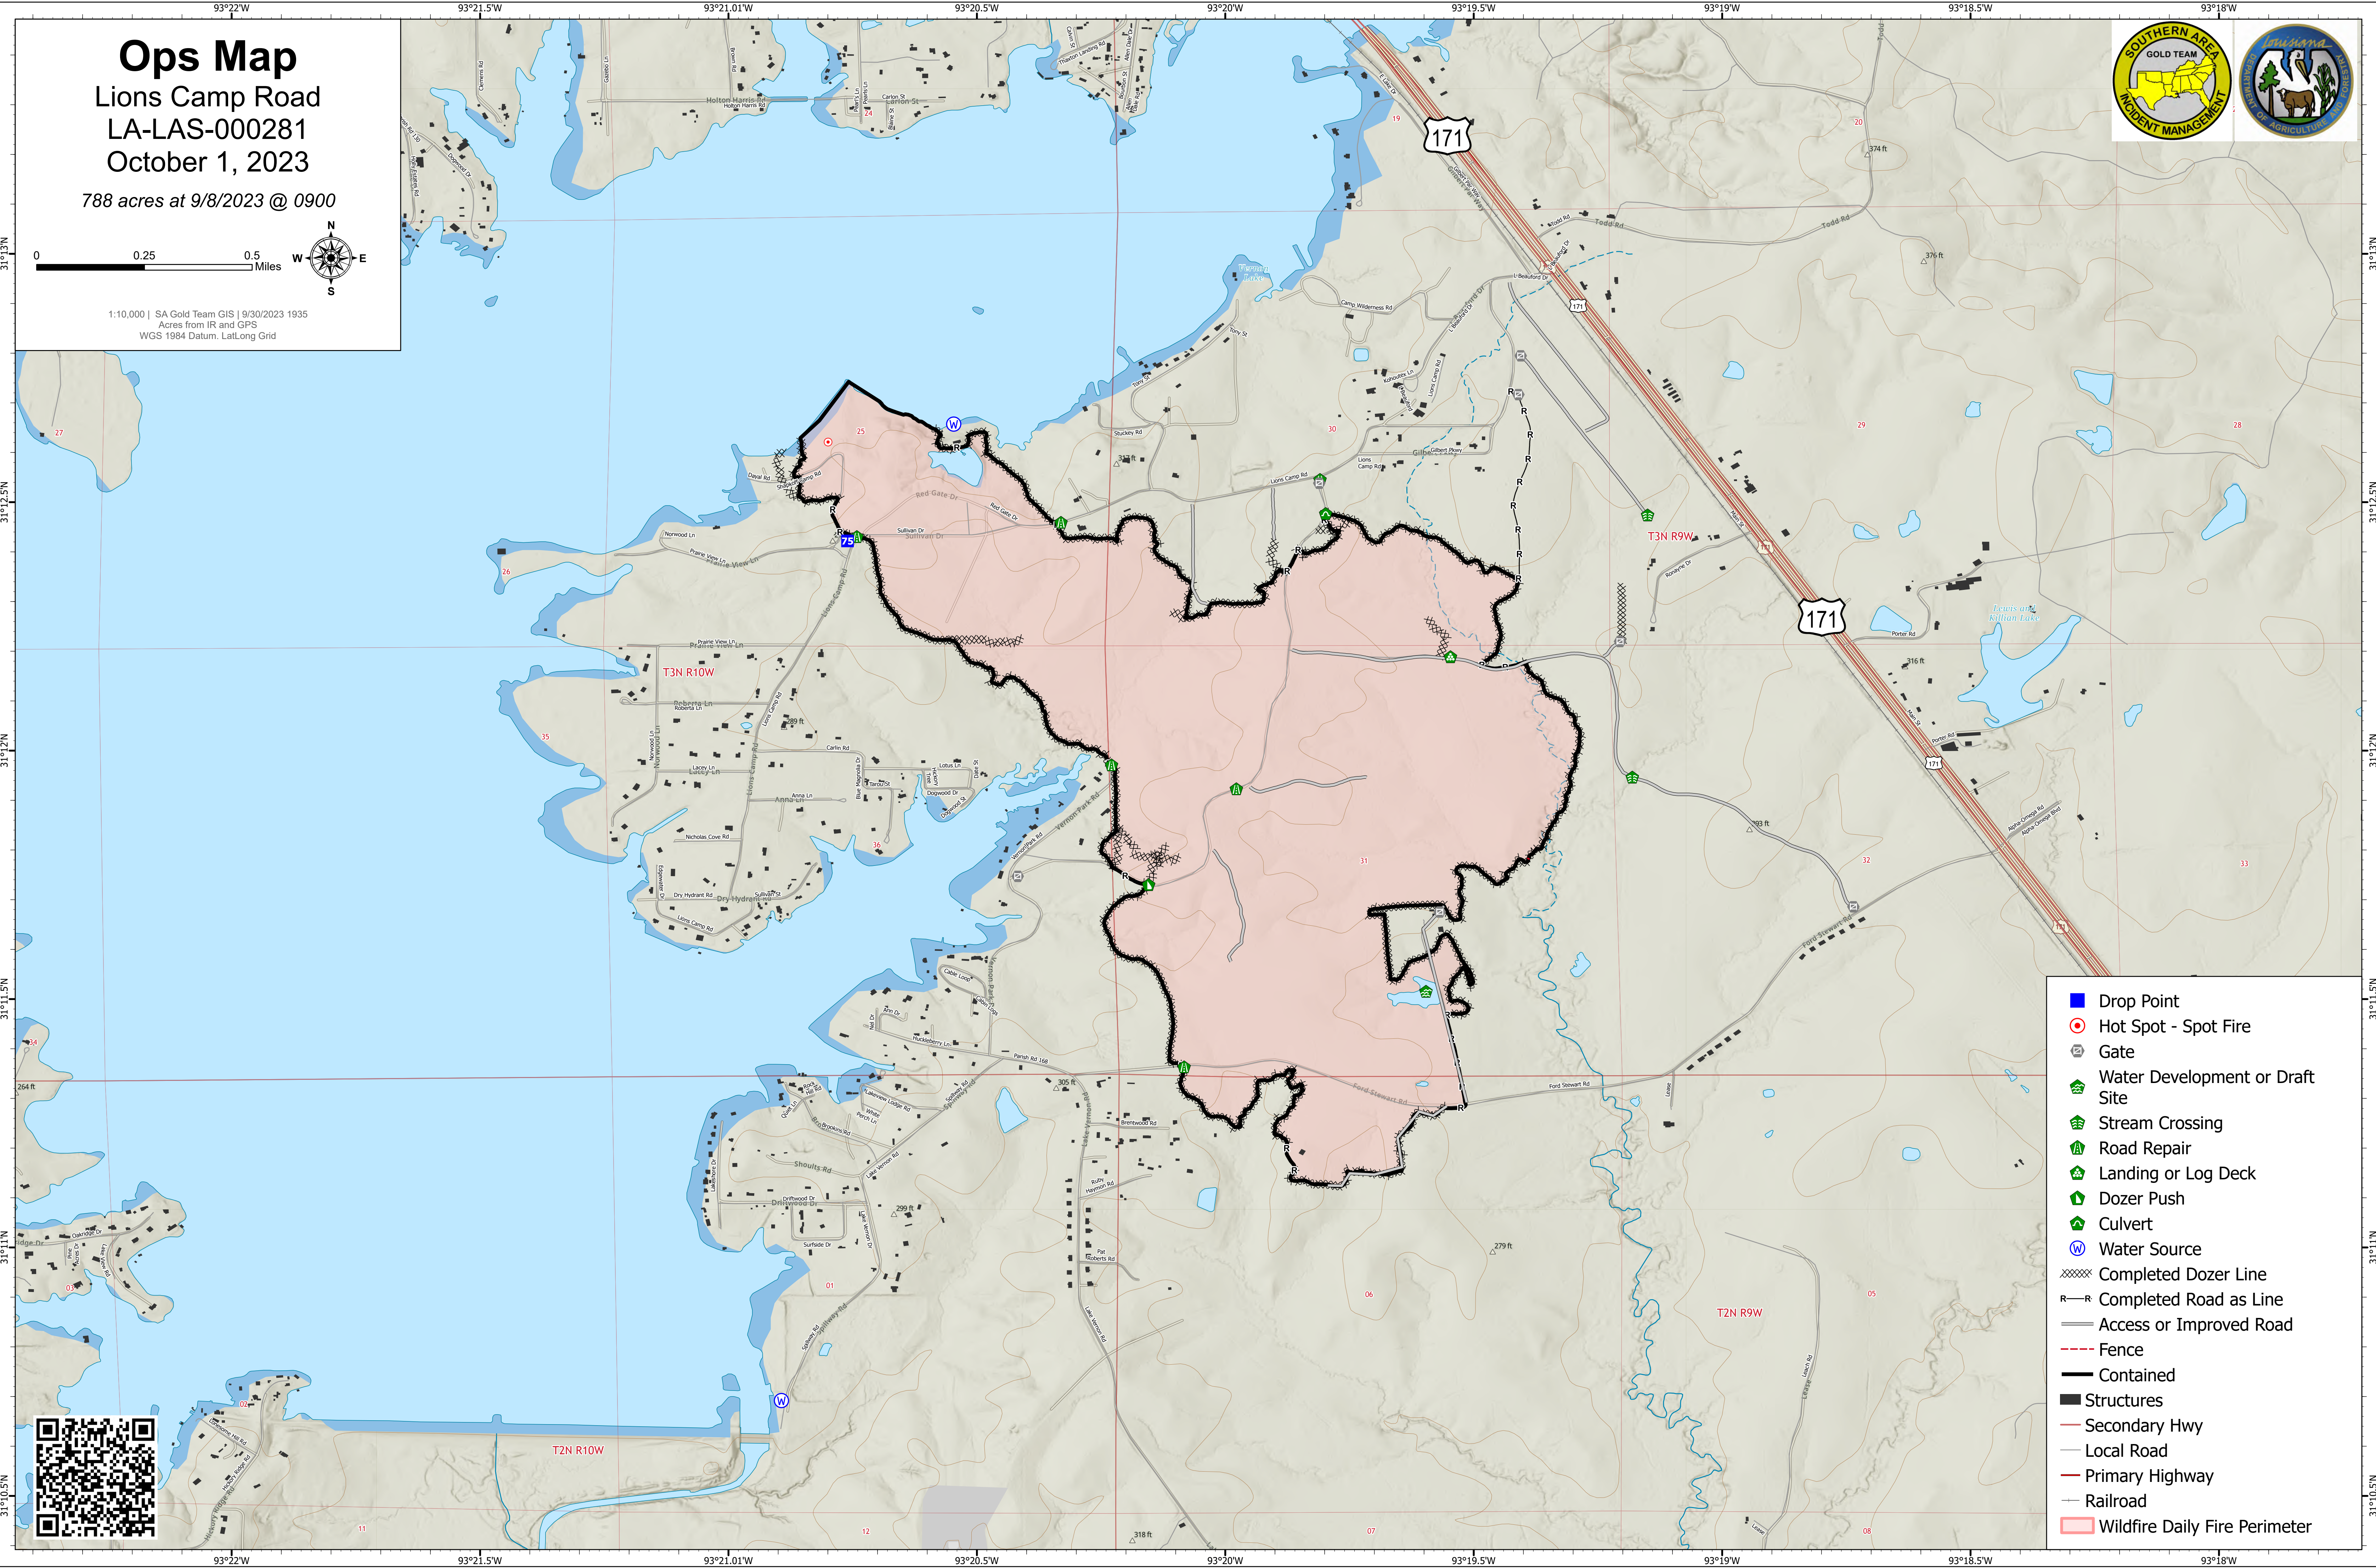

Ops Map

Lions Camp Road
LA-LAS-000281
October 1, 2023

788 acres at 9/8/2023 @ 0900

1:10,000 | SA Gold Team GIS | 9/30/2023 1935
Acres from IR and GPS
WGS 1984 Datum, Lat,Long Grid

- Drop Point
- Hot Spot - Spot Fire
- Gate
- Water Development or Draft Site
- Stream Crossing
- Road Repair
- Landing or Log Deck
- Dozer Push
- Culvert
- Water Source
- Completed Dozer Line
- Completed Road as Line
- Access or Improved Road
- Fence
- Contained
- Structures
- Secondary Hwy
- Local Road
- Primary Highway
- Railroad
- Wildfire Daily Fire Perimeter