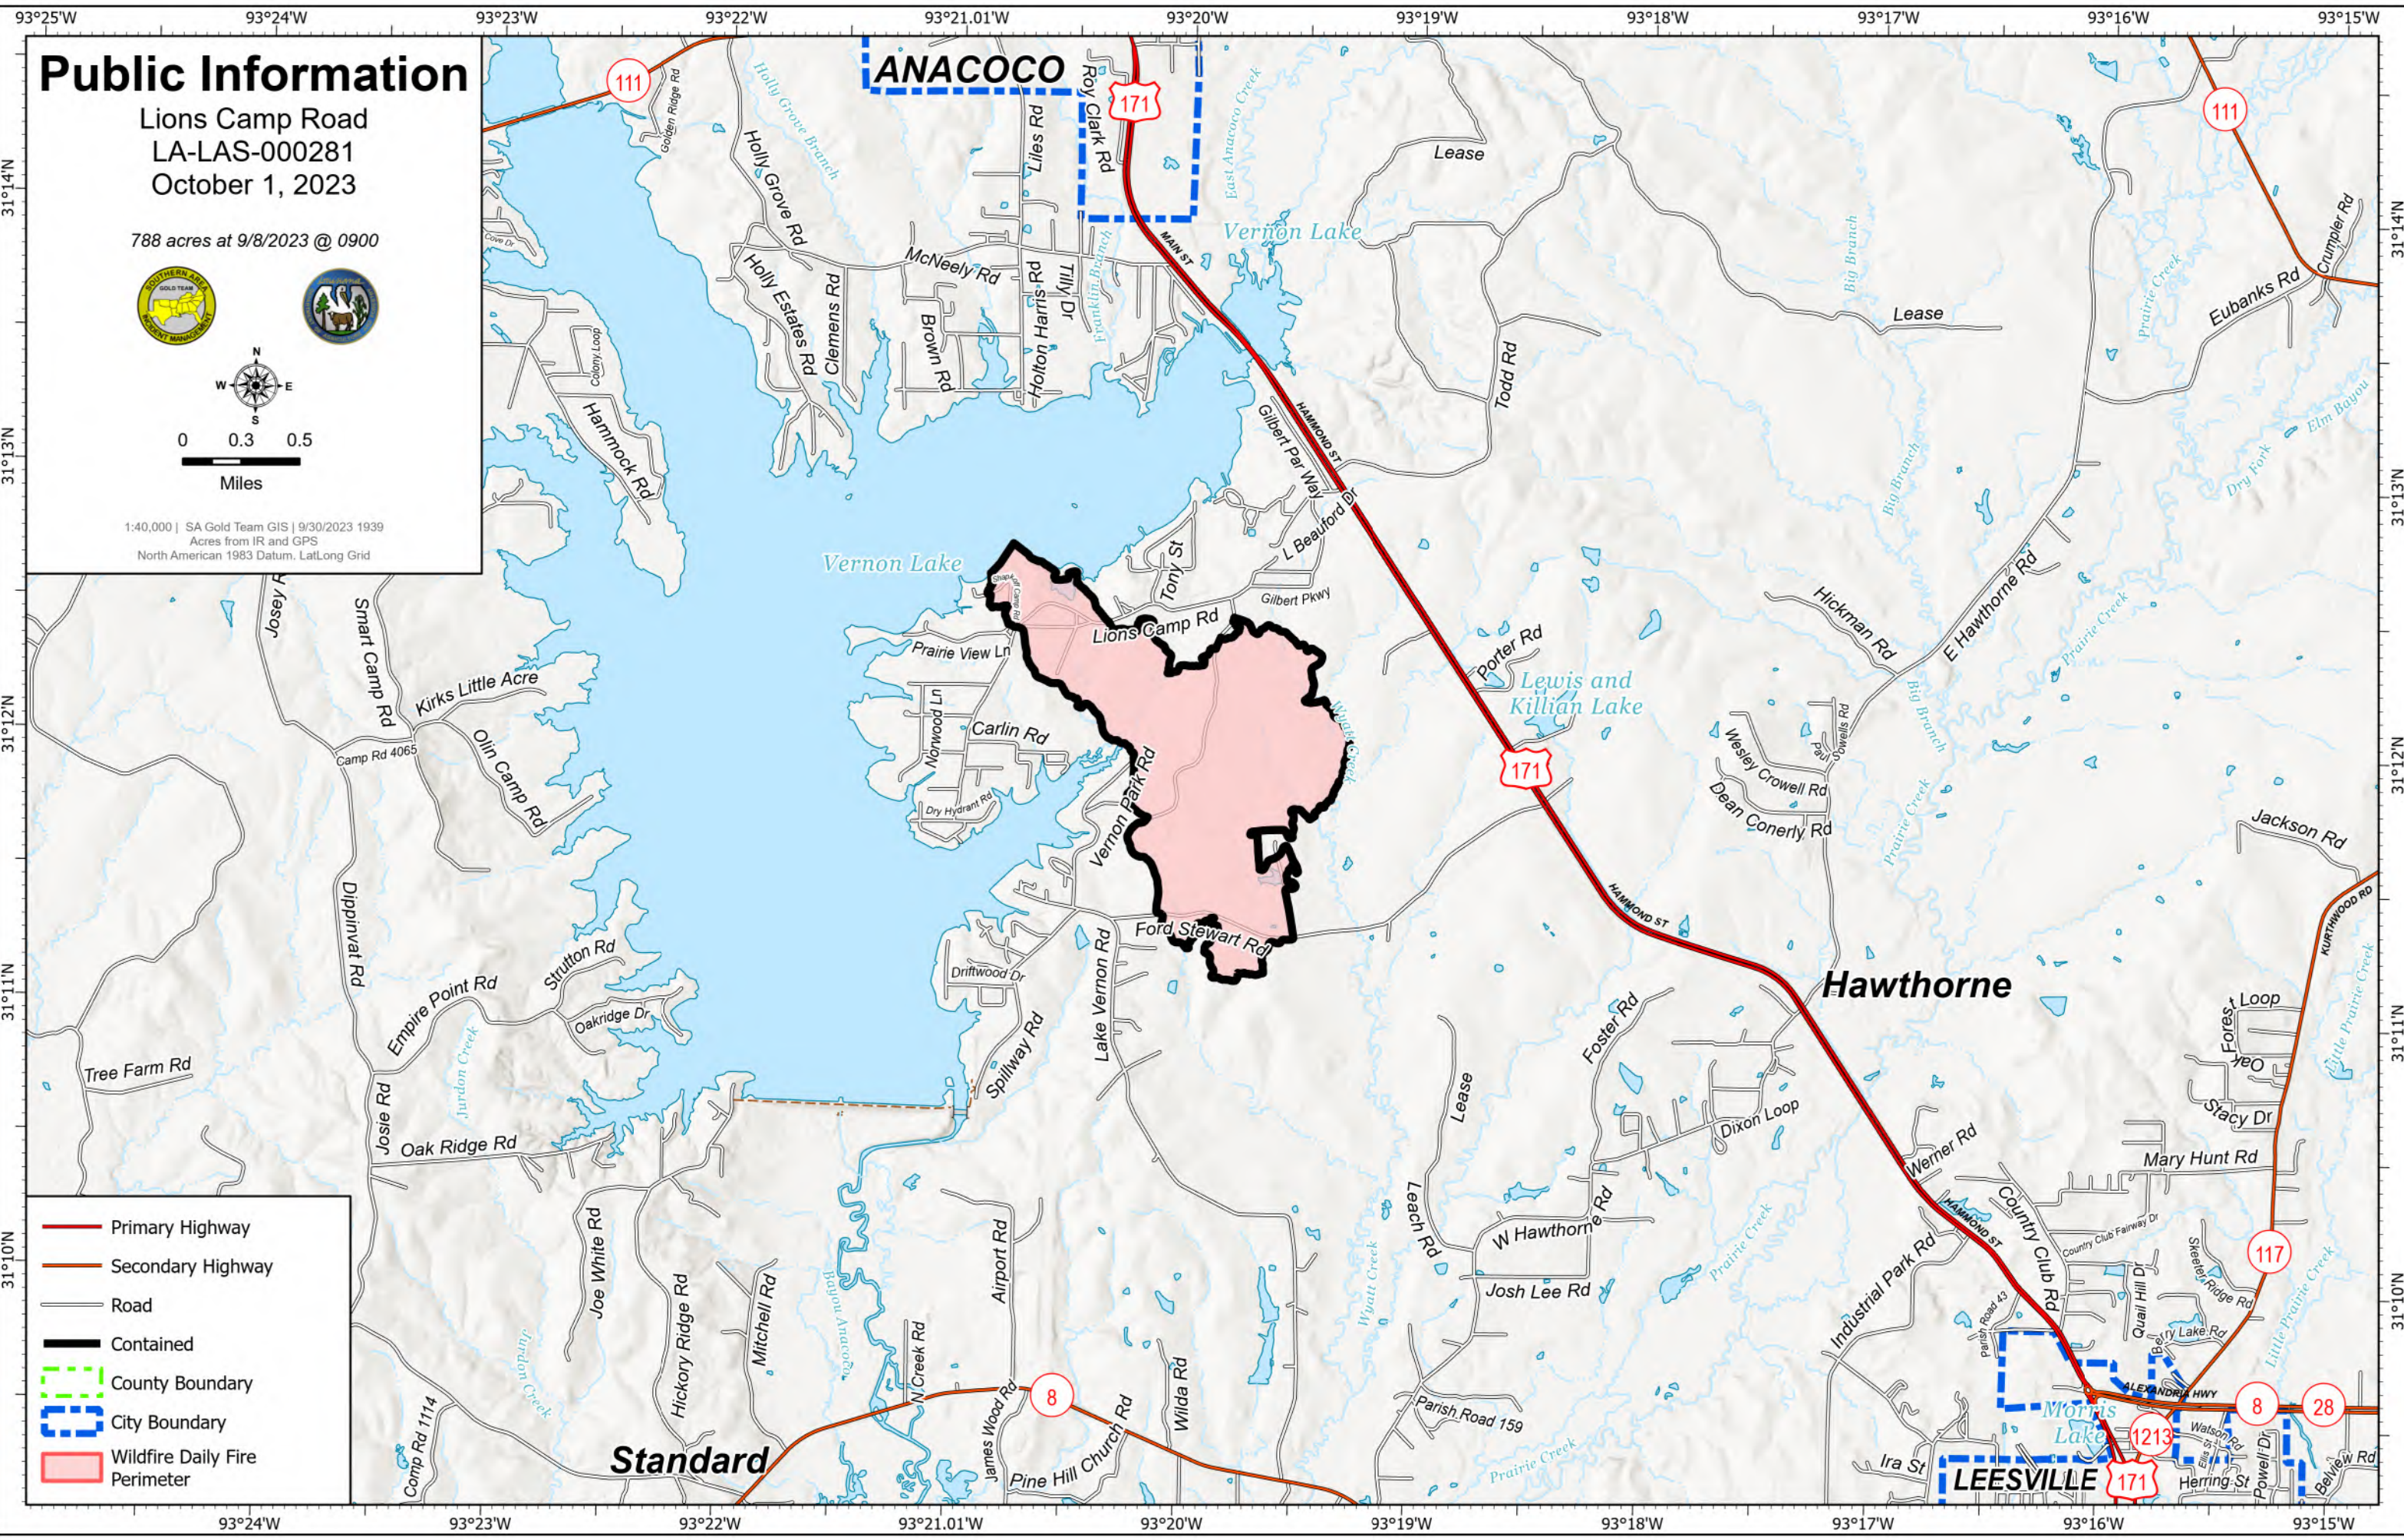

Public Information

Lions Camp Road
LA-LAS-000281
October 1, 2023

788 acres at 9/8/2023 @ 0900

1:40,000 | SA Gold Team GIS | 9/30/2023 1939
Acres from IR and GPS
North American 1983 Datum, LatLong Grid

- Primary Highway
- Secondary Highway
- Road
- Contained
- County Boundary
- City Boundary
- Wildfire Daily Fire Perimeter