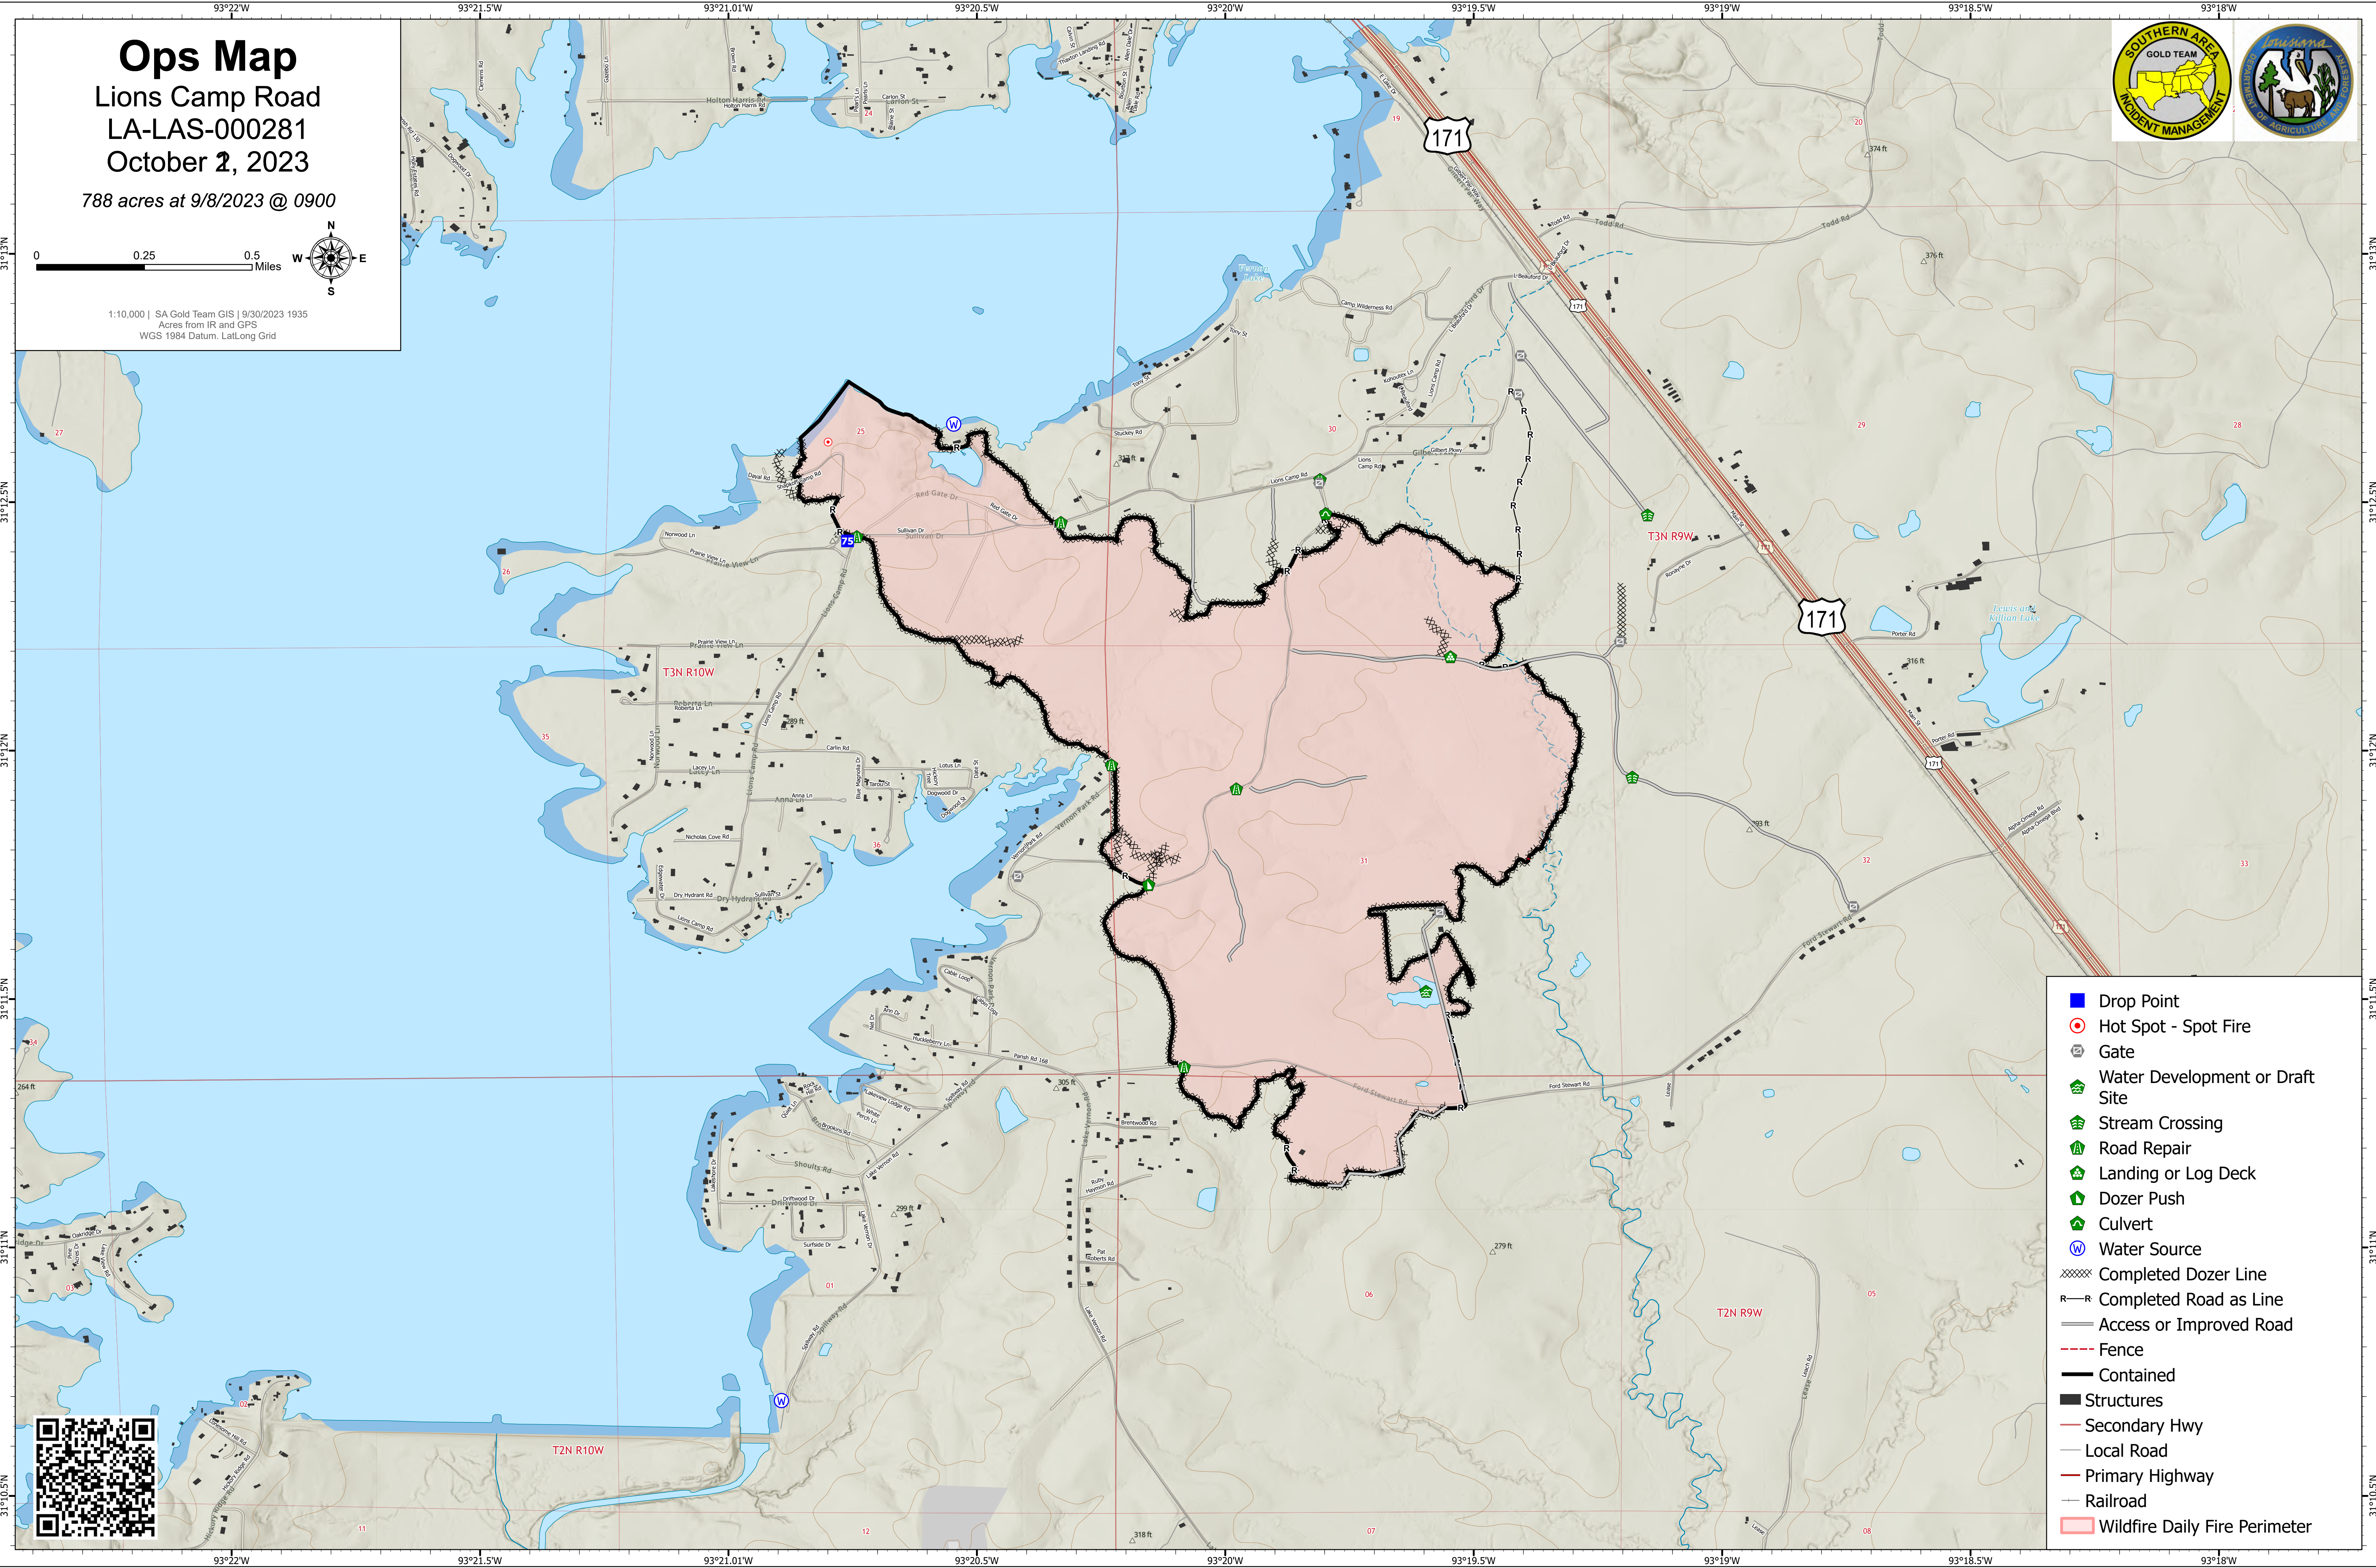

Ops Map

Lions Camp Road
LA-LAS-000281
October 2, 2023

788 acres at 9/8/2023 @ 0900

1:10,000 | SA Gold Team GIS | 9/30/2023 1935
Acres from IR and GPS
WGS 1984 Datum, Lat,Long Grid

- Drop Point
- Hot Spot - Spot Fire
- Gate
- Water Development or Draft Site
- Stream Crossing
- Road Repair
- Landing or Log Deck
- Dozer Push
- Culvert
- Water Source
- Completed Dozer Line
- Completed Road as Line
- Access or Improved Road
- Fence
- Contained
- Structures
- Secondary Hwy
- Local Road
- Primary Highway
- Railroad
- Wildfire Daily Fire Perimeter