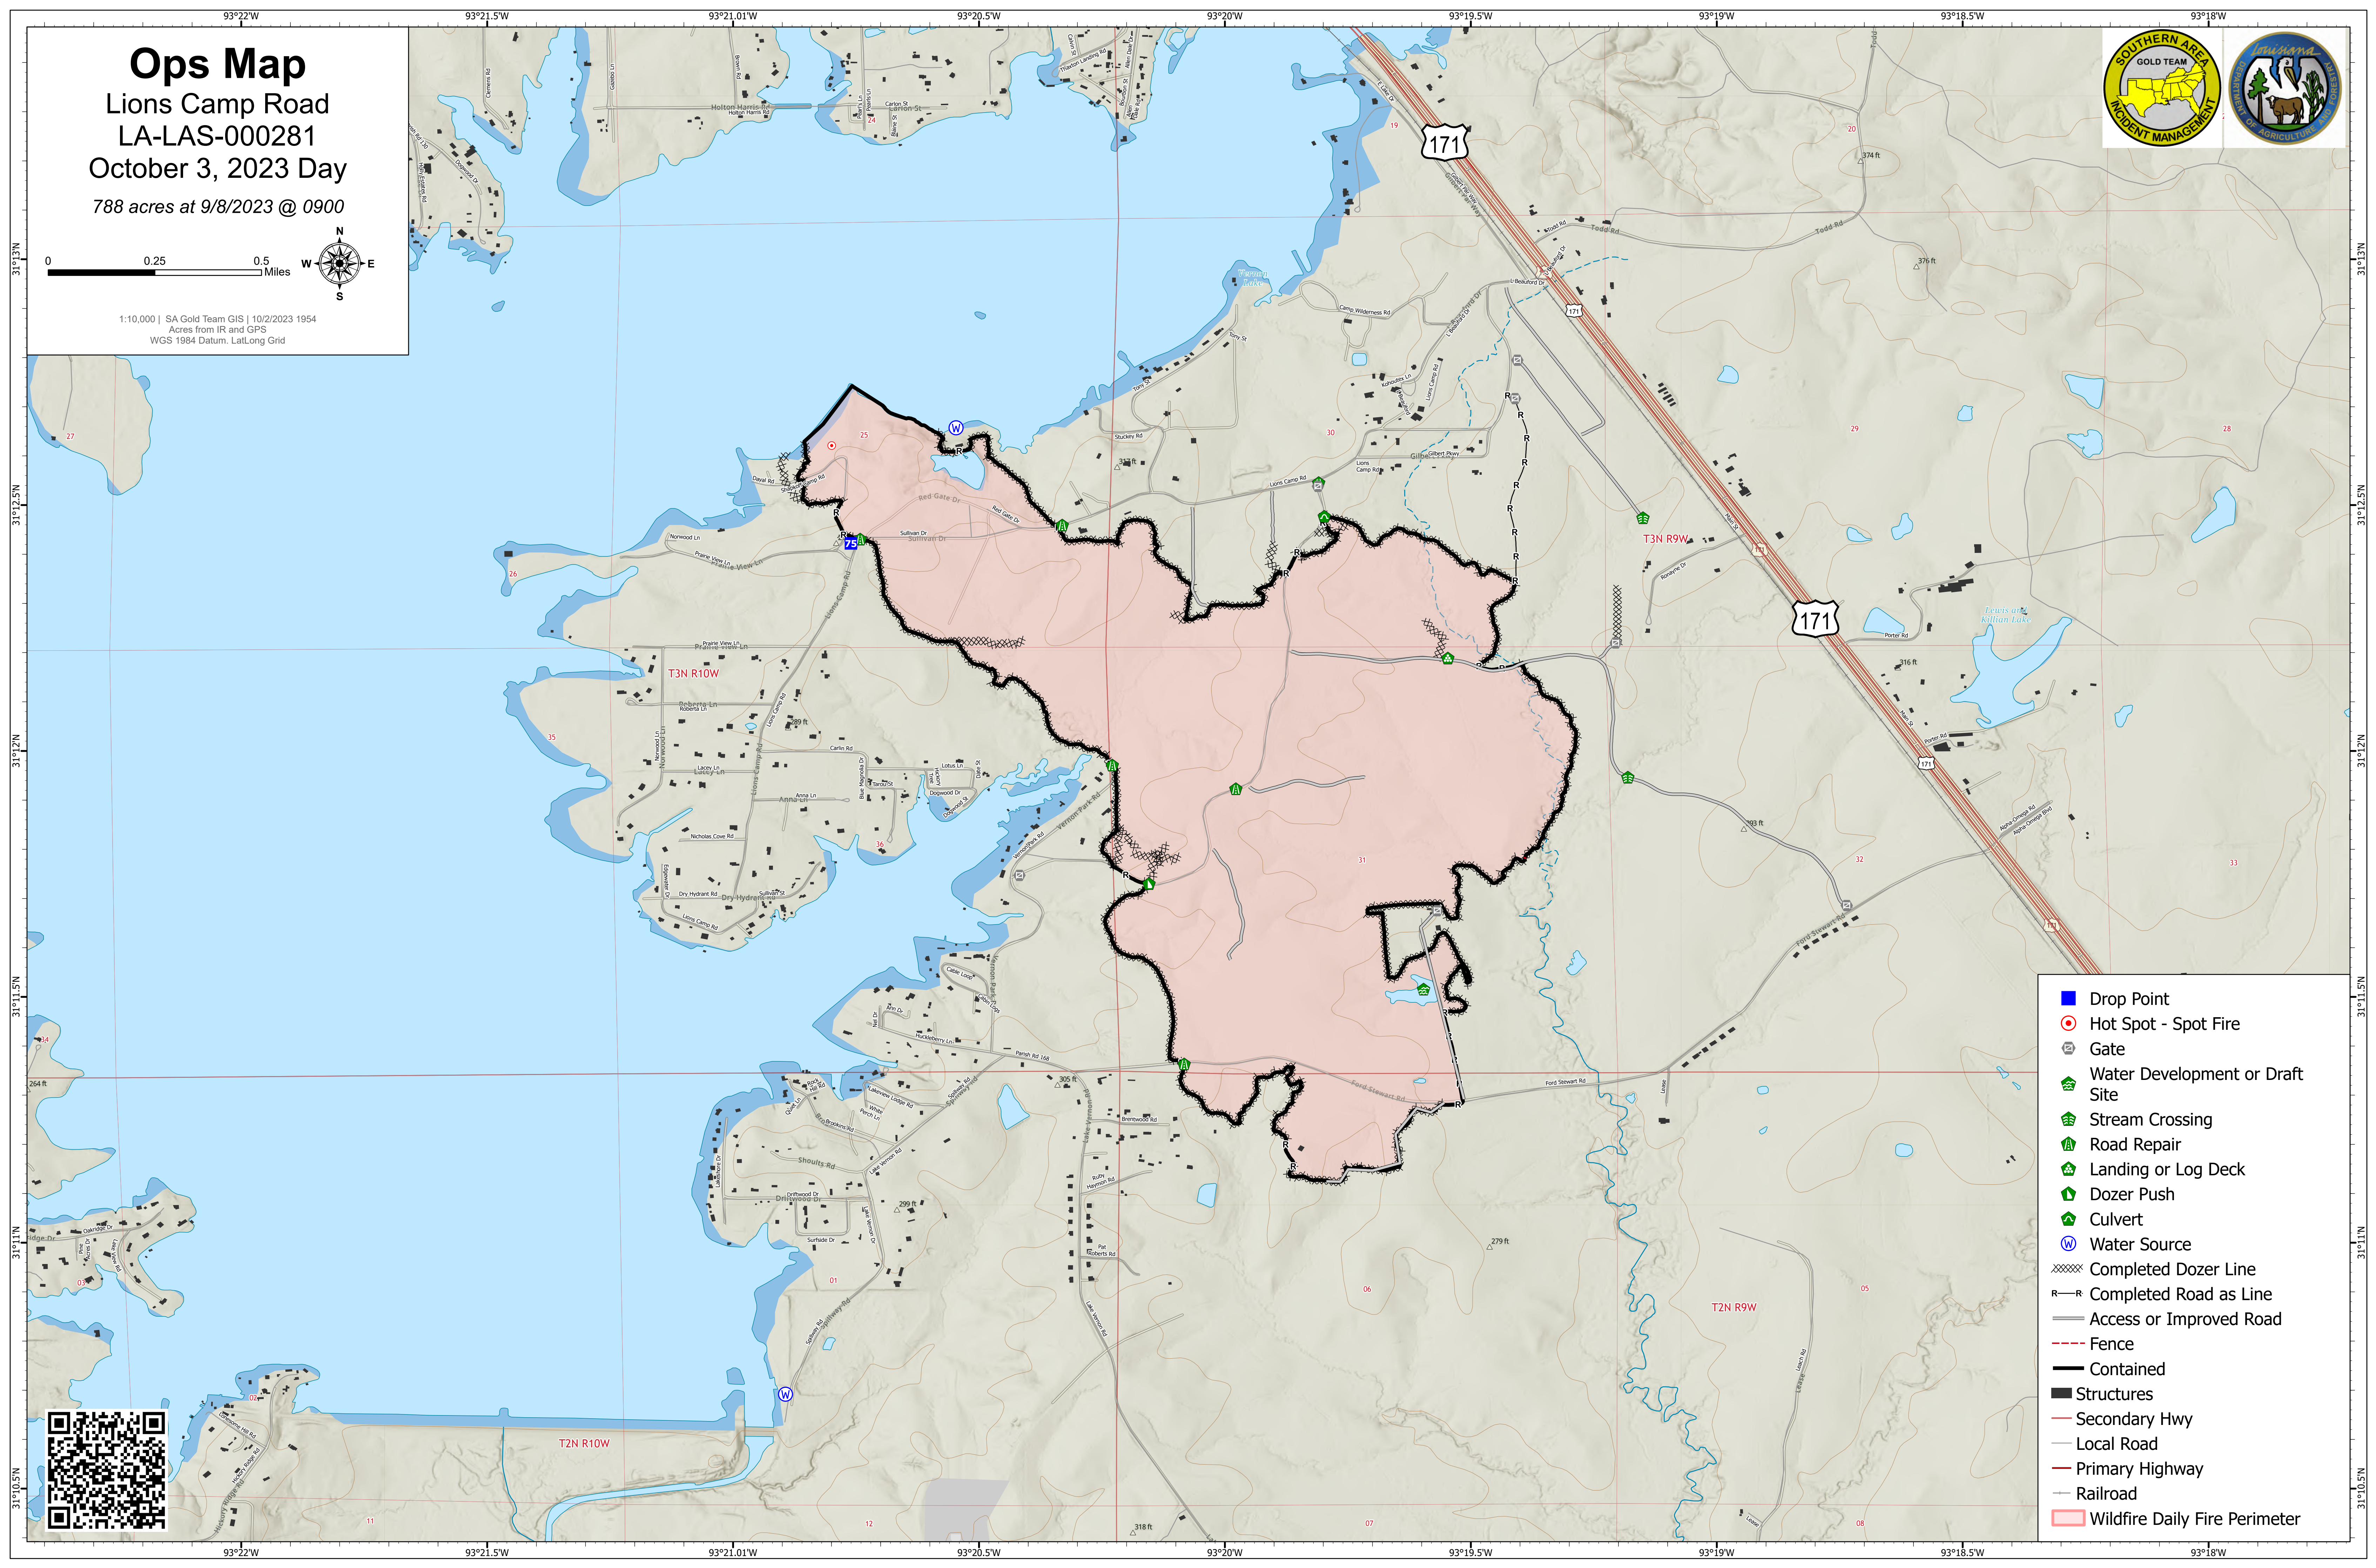

Ops Map

Lions Camp Road
LA-LAS-000281
October 3, 2023 Day
788 acres at 9/8/2023 @ 0900

1:10,000 | SA Gold Team GIS | 10/2/2023 1954
Acres from IR and GPS
WGS 1984 Datum, Lat,Long Grid

- Drop Point
- Hot Spot - Spot Fire
- Gate
- Water Development or Draft Site
- Stream Crossing
- Road Repair
- Landing or Log Deck
- Dozer Push
- Culvert
- Water Source
- Completed Dozer Line
- Completed Road as Line
- Access or Improved Road
- Fence
- Contained
- Structures
- Secondary Hwy
- Local Road
- Primary Highway
- Railroad
- Wildfire Daily Fire Perimeter