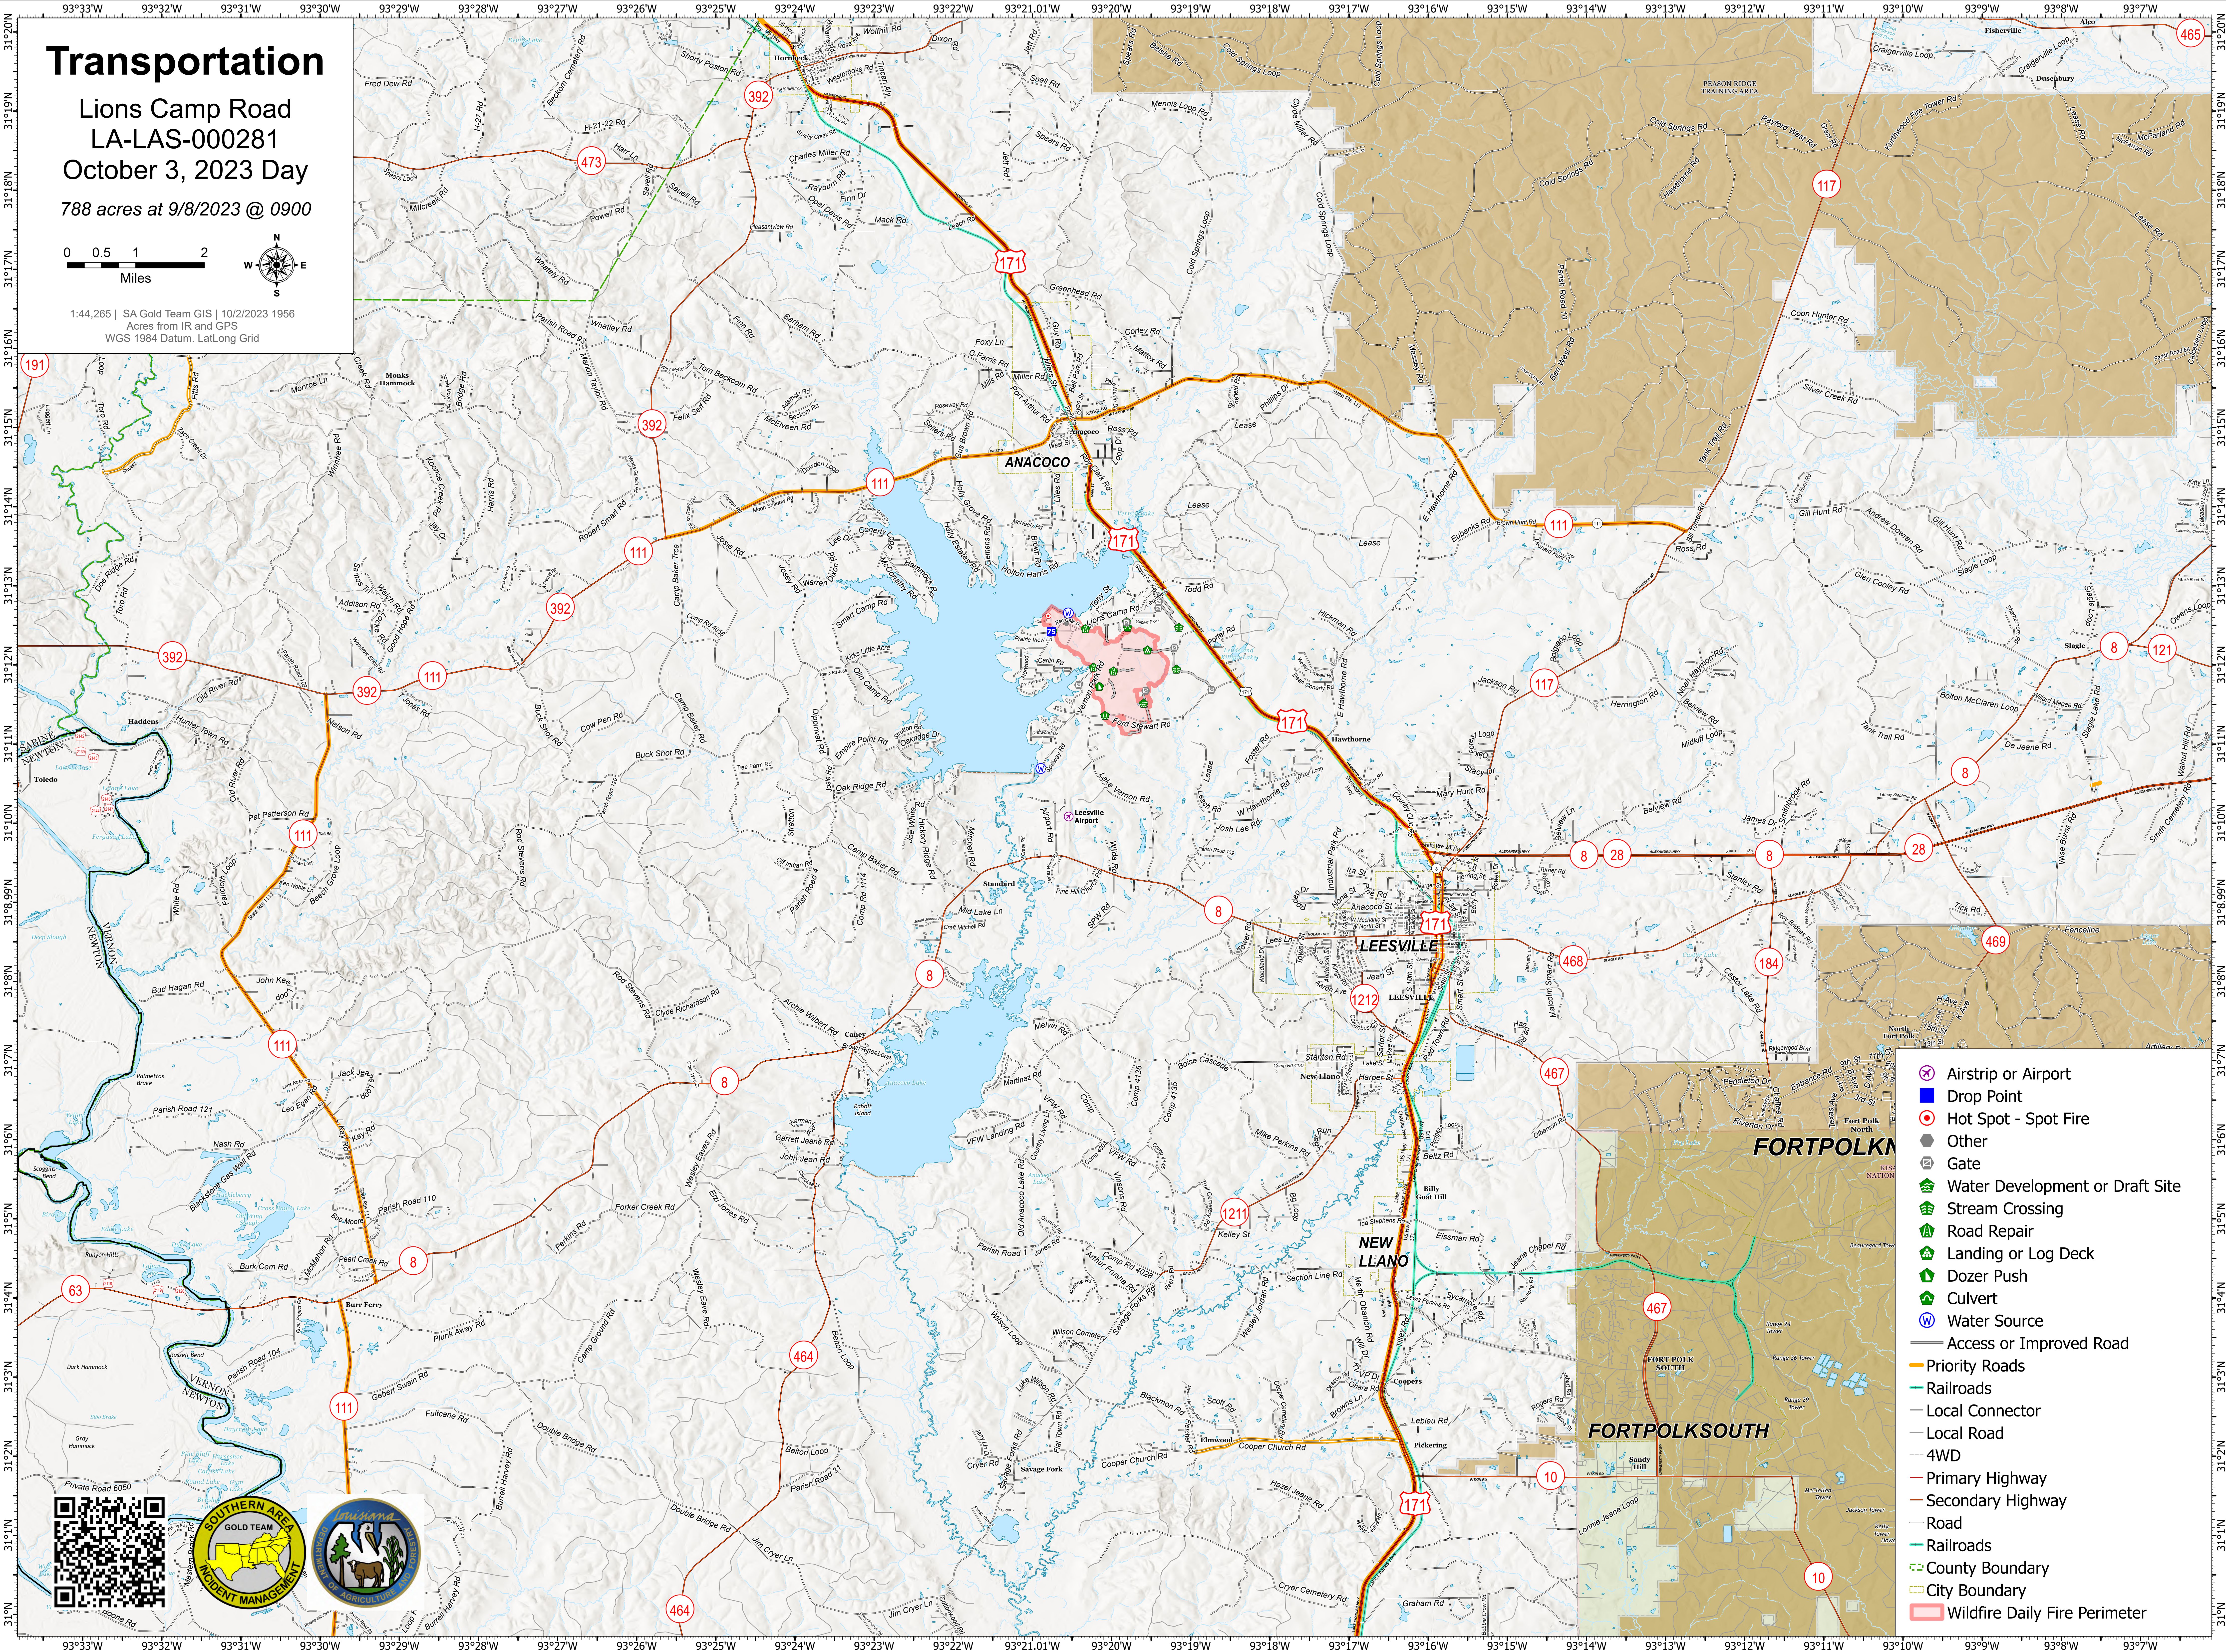

Transportation

Lions Camp Road
LA-LAS-000281

October 3, 2023 Day

788 acres at 9/8/2023 @ 0900

1:44,265 | SA Gold Team GIS | 10/2/2023 1956
Acres from IR and GPS
WGS 1984 Datum, LatLong Grid

- Airstrip or Airport
- Drop Point
- Hot Spot - Spot Fire
- Other
- Gate
- Water Development or Draft Site
- Stream Crossing
- Road Repair
- Landing or Log Deck
- Dozer Push
- Culvert
- Water Source
- Access or Improved Road
- Priority Roads
- Railroads
- Local Connector
- Local Road
- 4WD
- Primary Highway
- Secondary Highway
- Road
- Railroads
- County Boundary
- City Boundary
- Wildfire Daily Fire Perimeter