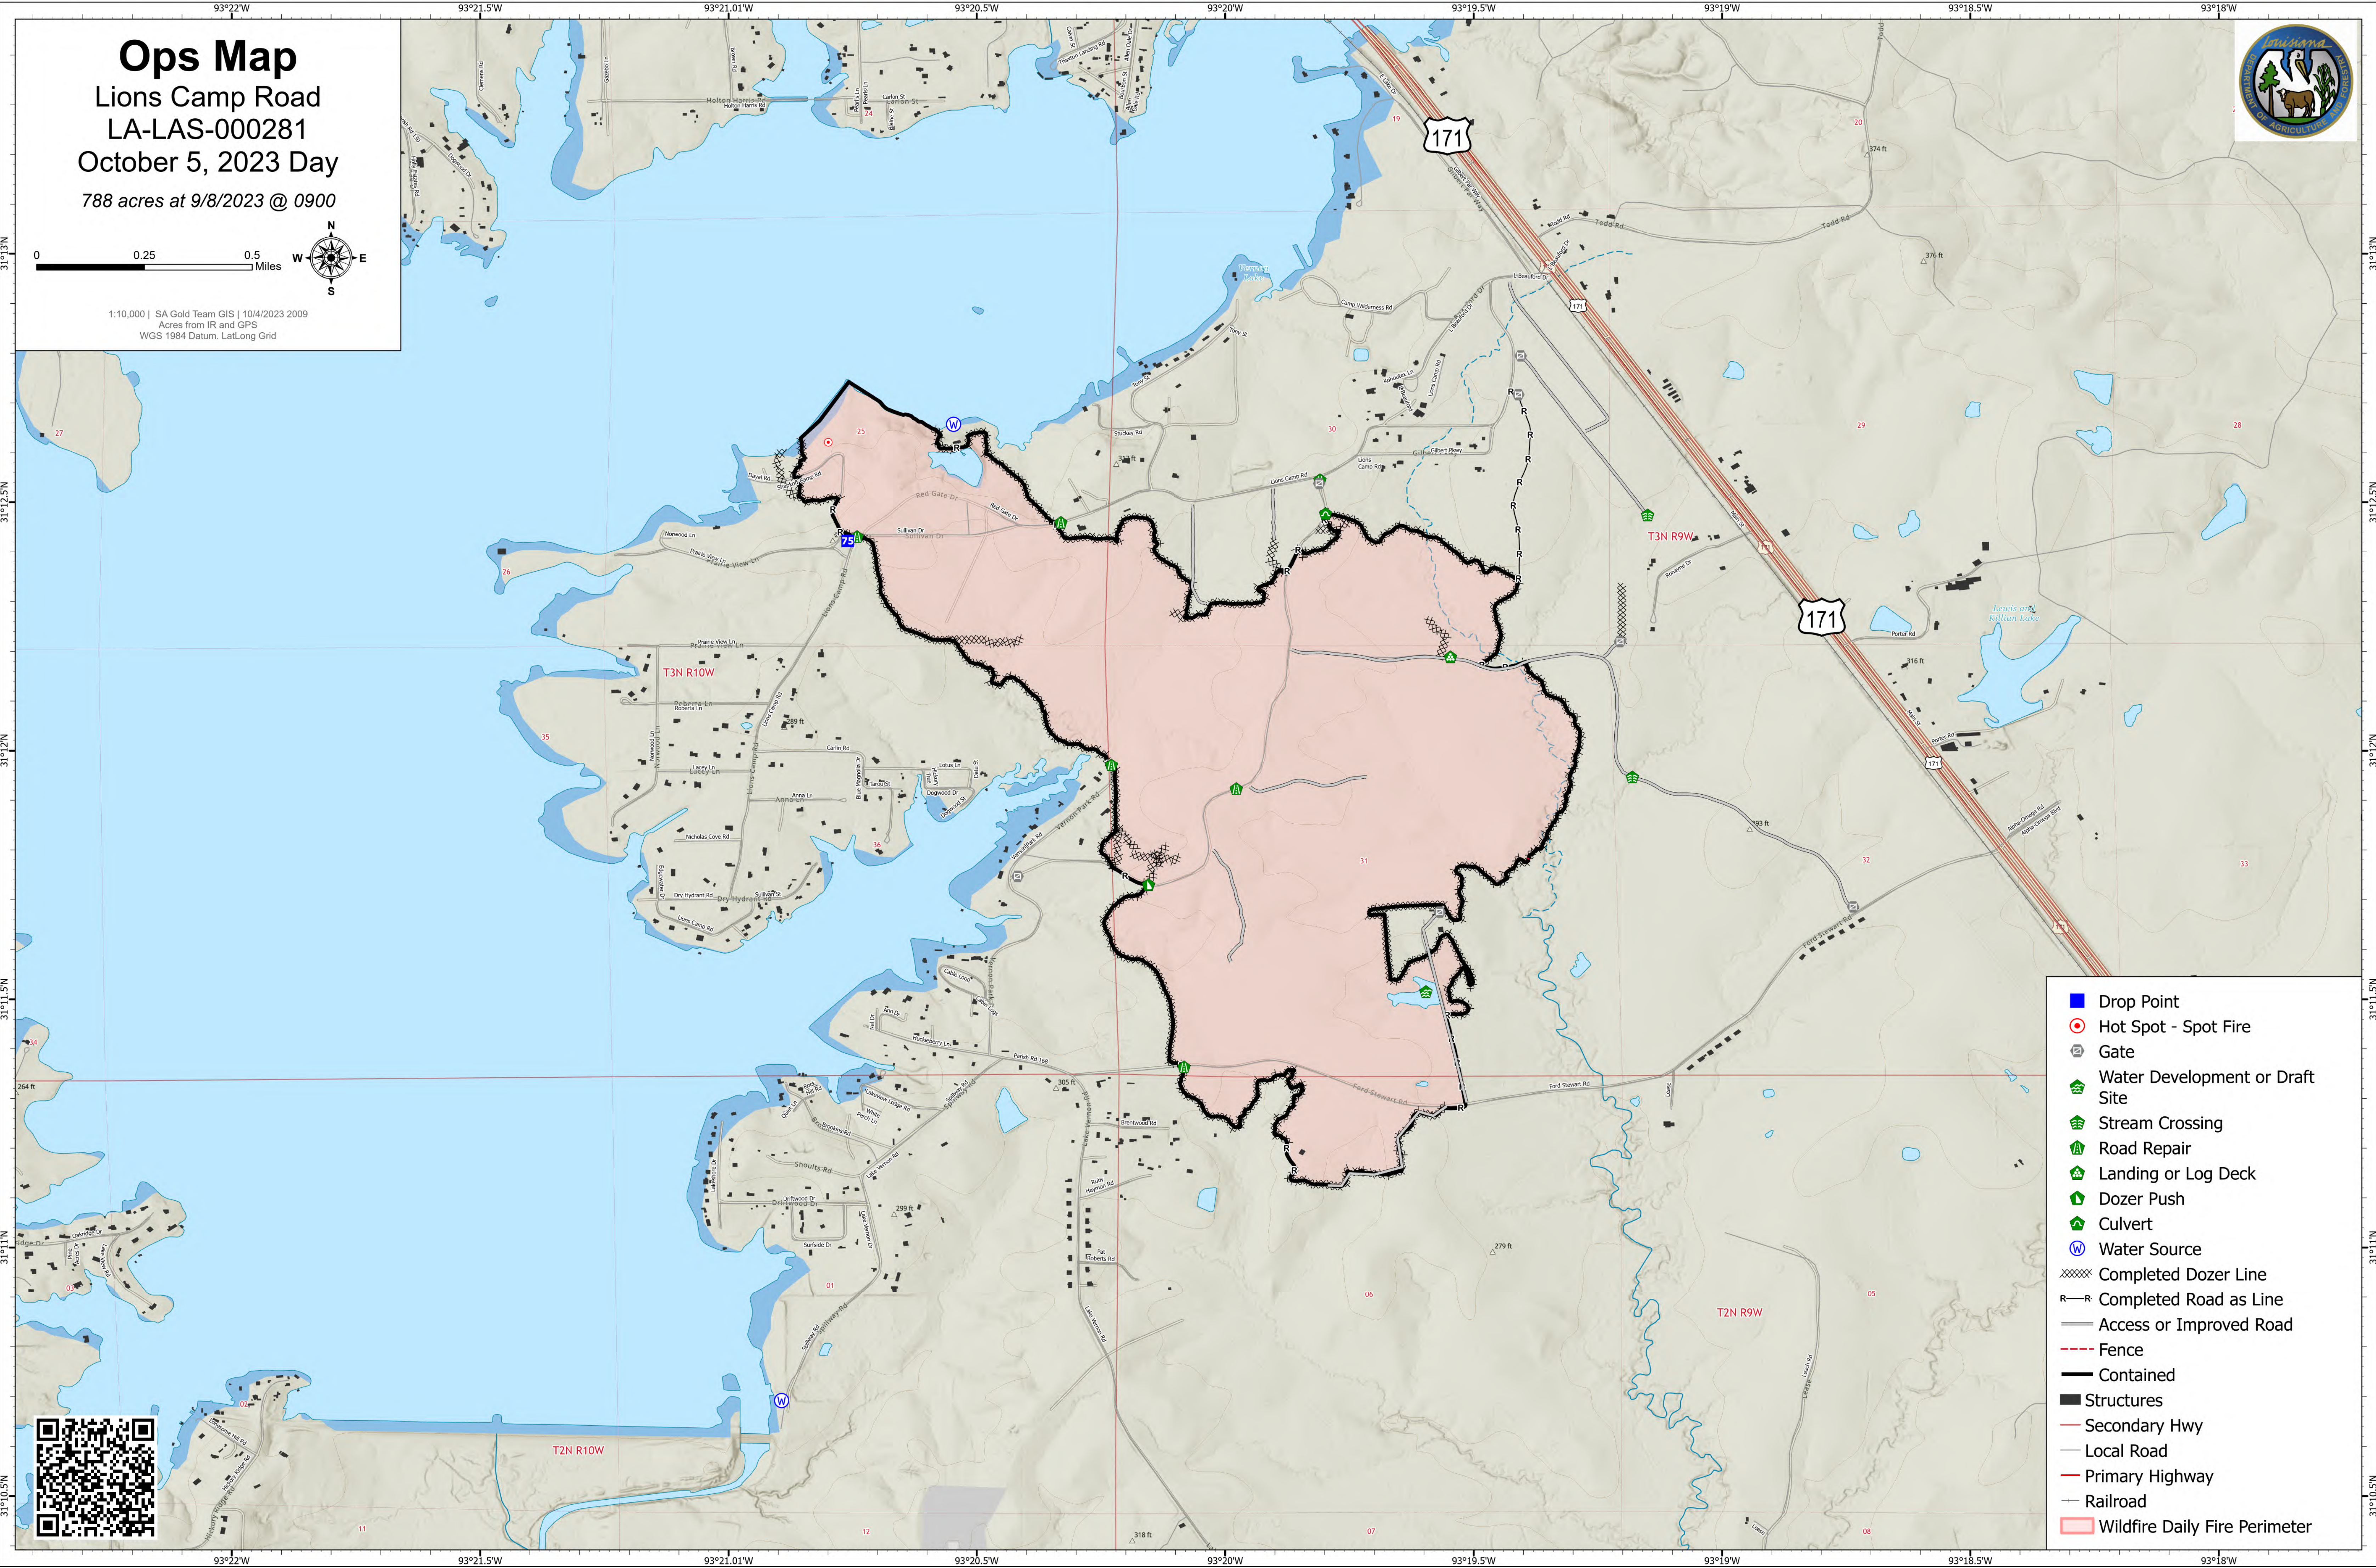

Ops Map

Lions Camp Road
LA-LAS-000281
October 5, 2023 Day
788 acres at 9/8/2023 @ 0900

1:10,000 | SA Gold Team GIS | 10/4/2023 2009
Acres from IR and GPS
WGS 1984 Datum, LatLong Grid

- Drop Point
- Hot Spot - Spot Fire
- Gate
- Water Development or Draft Site
- Stream Crossing
- Road Repair
- Landing or Log Deck
- Dozer Push
- Culvert
- Water Source
- Completed Dozer Line
- Completed Road as Line
- Access or Improved Road
- Fence
- Contained
- Structures
- Secondary Hwy
- Local Road
- Primary Highway
- Railroad
- Wildfire Daily Fire Perimeter