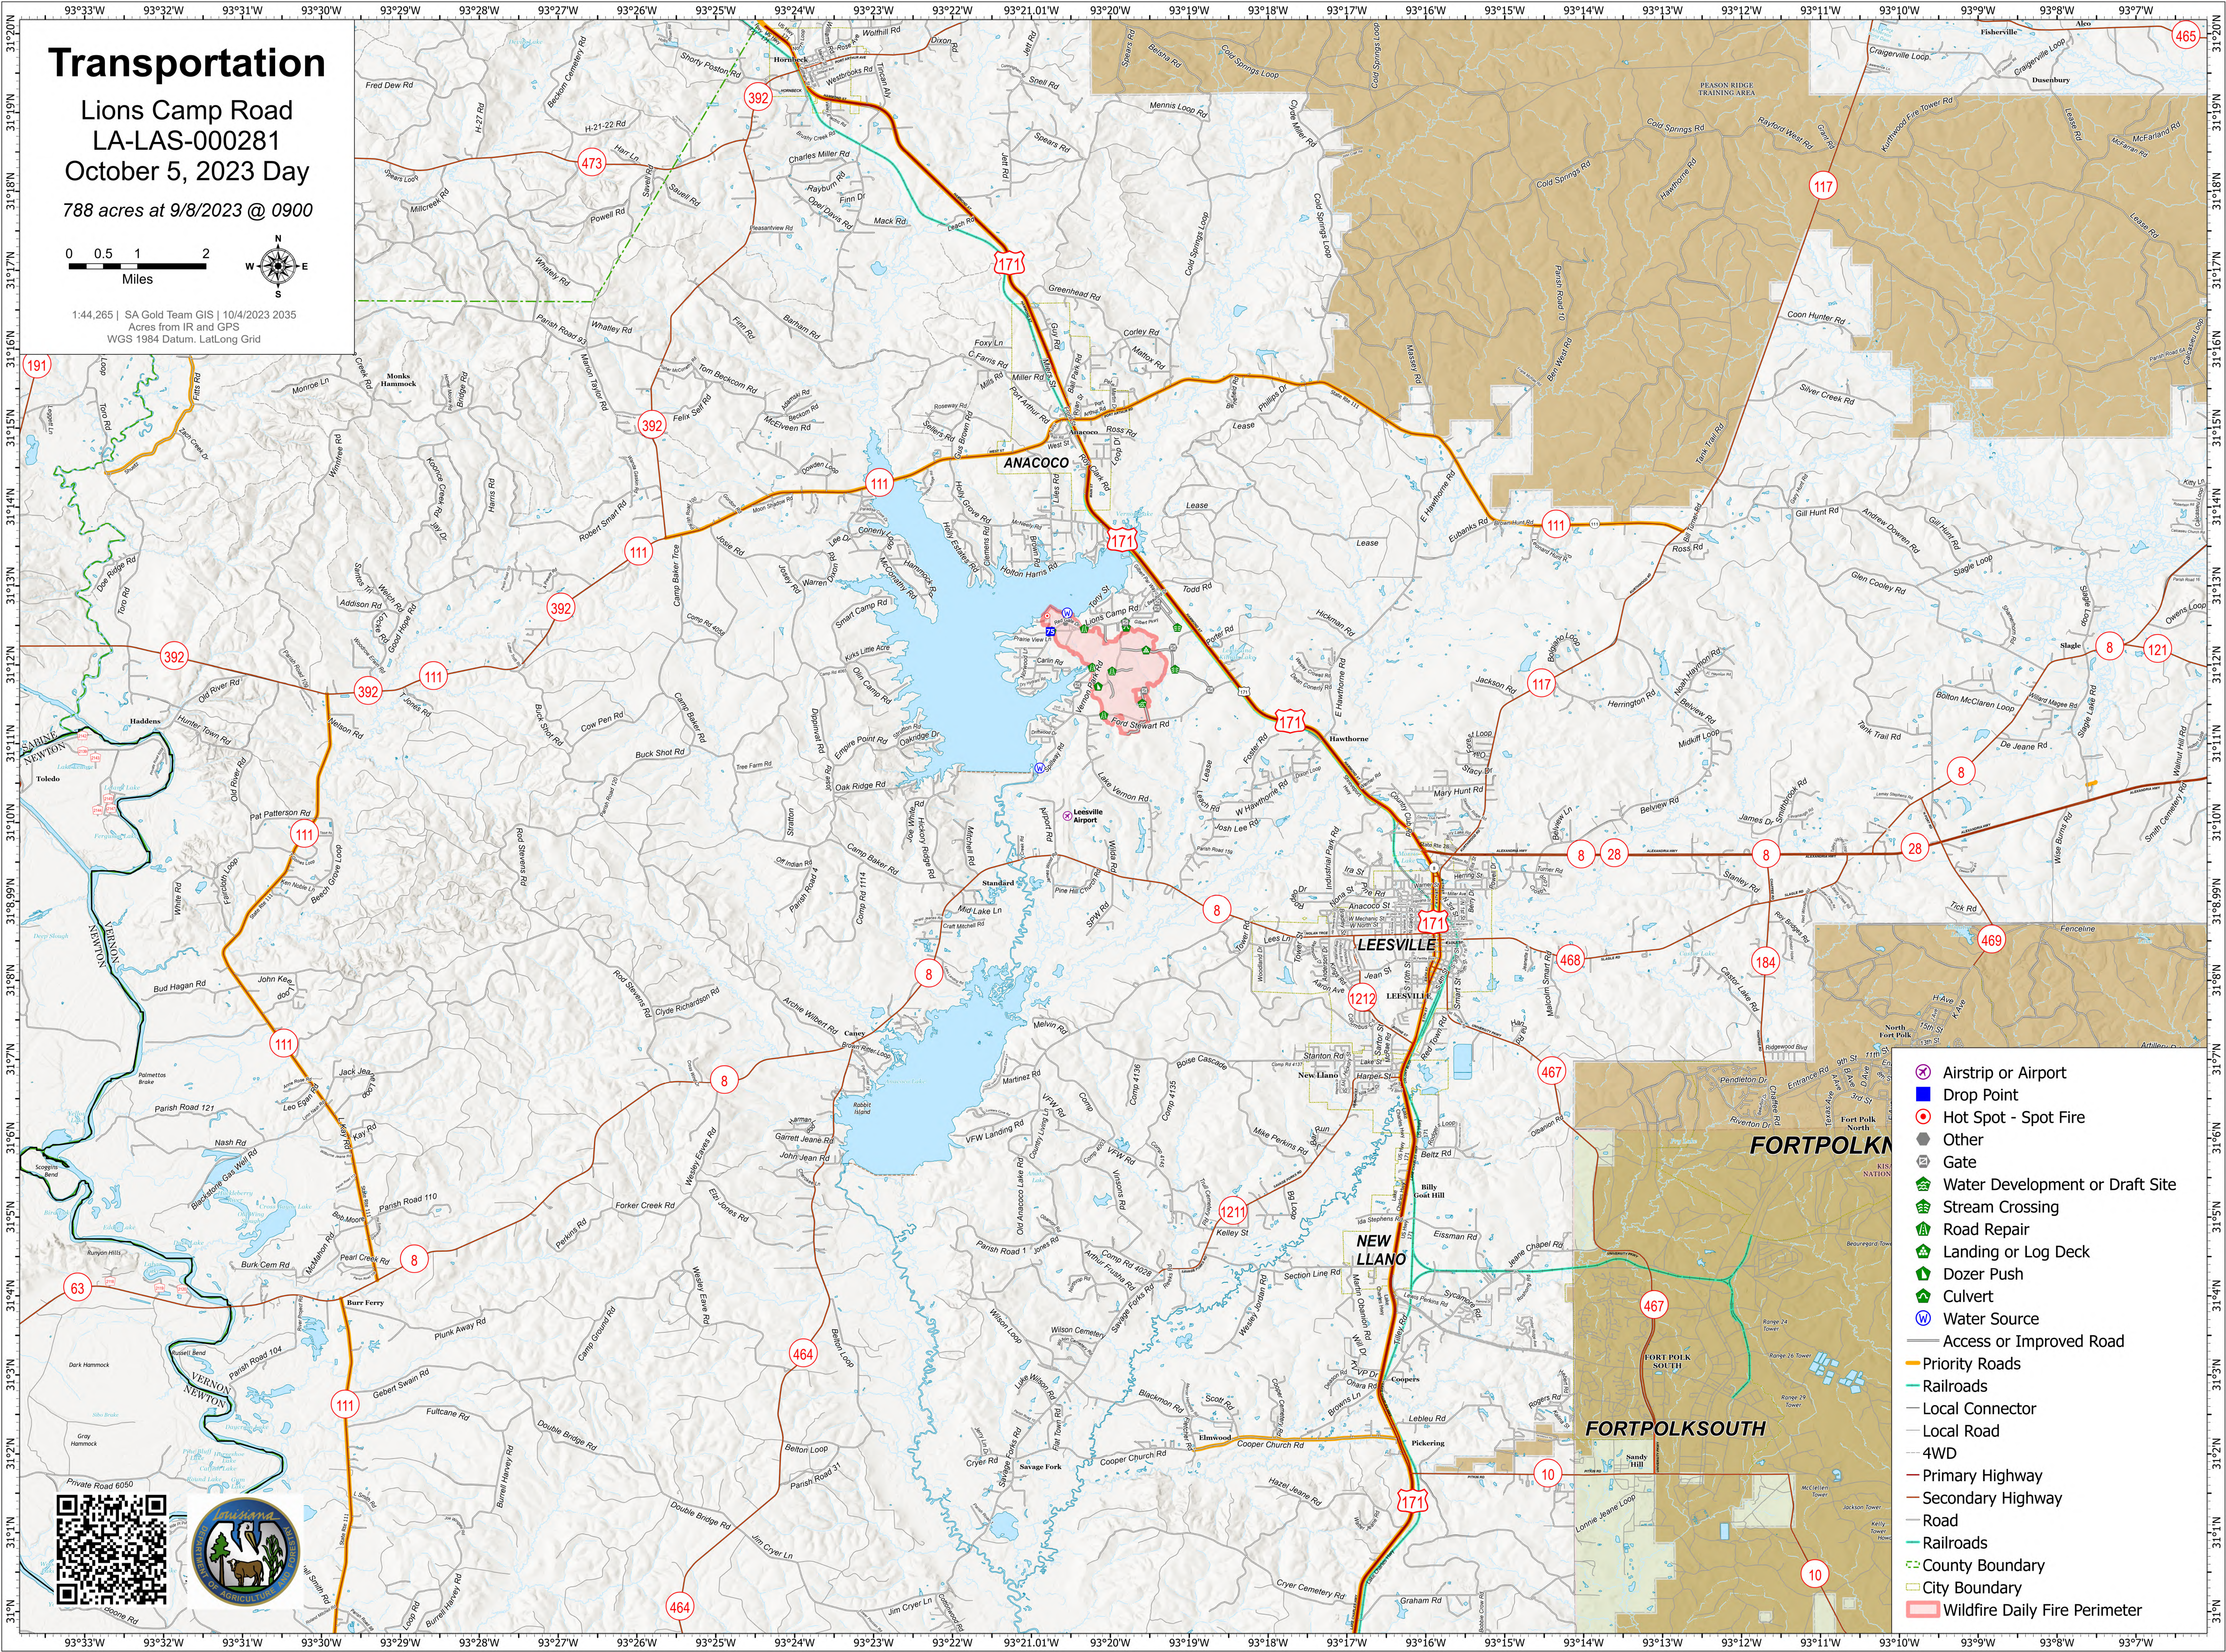

Transportation

Lions Camp Road
LA-LAS-000281

October 5, 2023 Day

788 acres at 9/8/2023 @ 0900

1:44,265 | SA Gold Team GIS | 10/4/2023 2035
Acres from IR and GPS
WGS 1984 Datum, Lat/Long Grid

- ⊗ Airstrip or Airport
- Drop Point
- Hot Spot - Spot Fire
- Other
- ⊘ Gate
- 🏠 Water Development or Draft Site
- 🌳 Stream Crossing
- 🛠 Road Repair
- 🚚 Landing or Log Deck
- 🚧 Dozer Push
- 🚧 Culvert
- 🌊 Water Source
- Access or Improved Road
- Priority Roads
- Railroads
- Local Connector
- Local Road
- 4WD
- Primary Highway
- Secondary Highway
- Road
- Railroads
- County Boundary
- City Boundary
- 🔴 Wildfire Daily Fire Perimeter