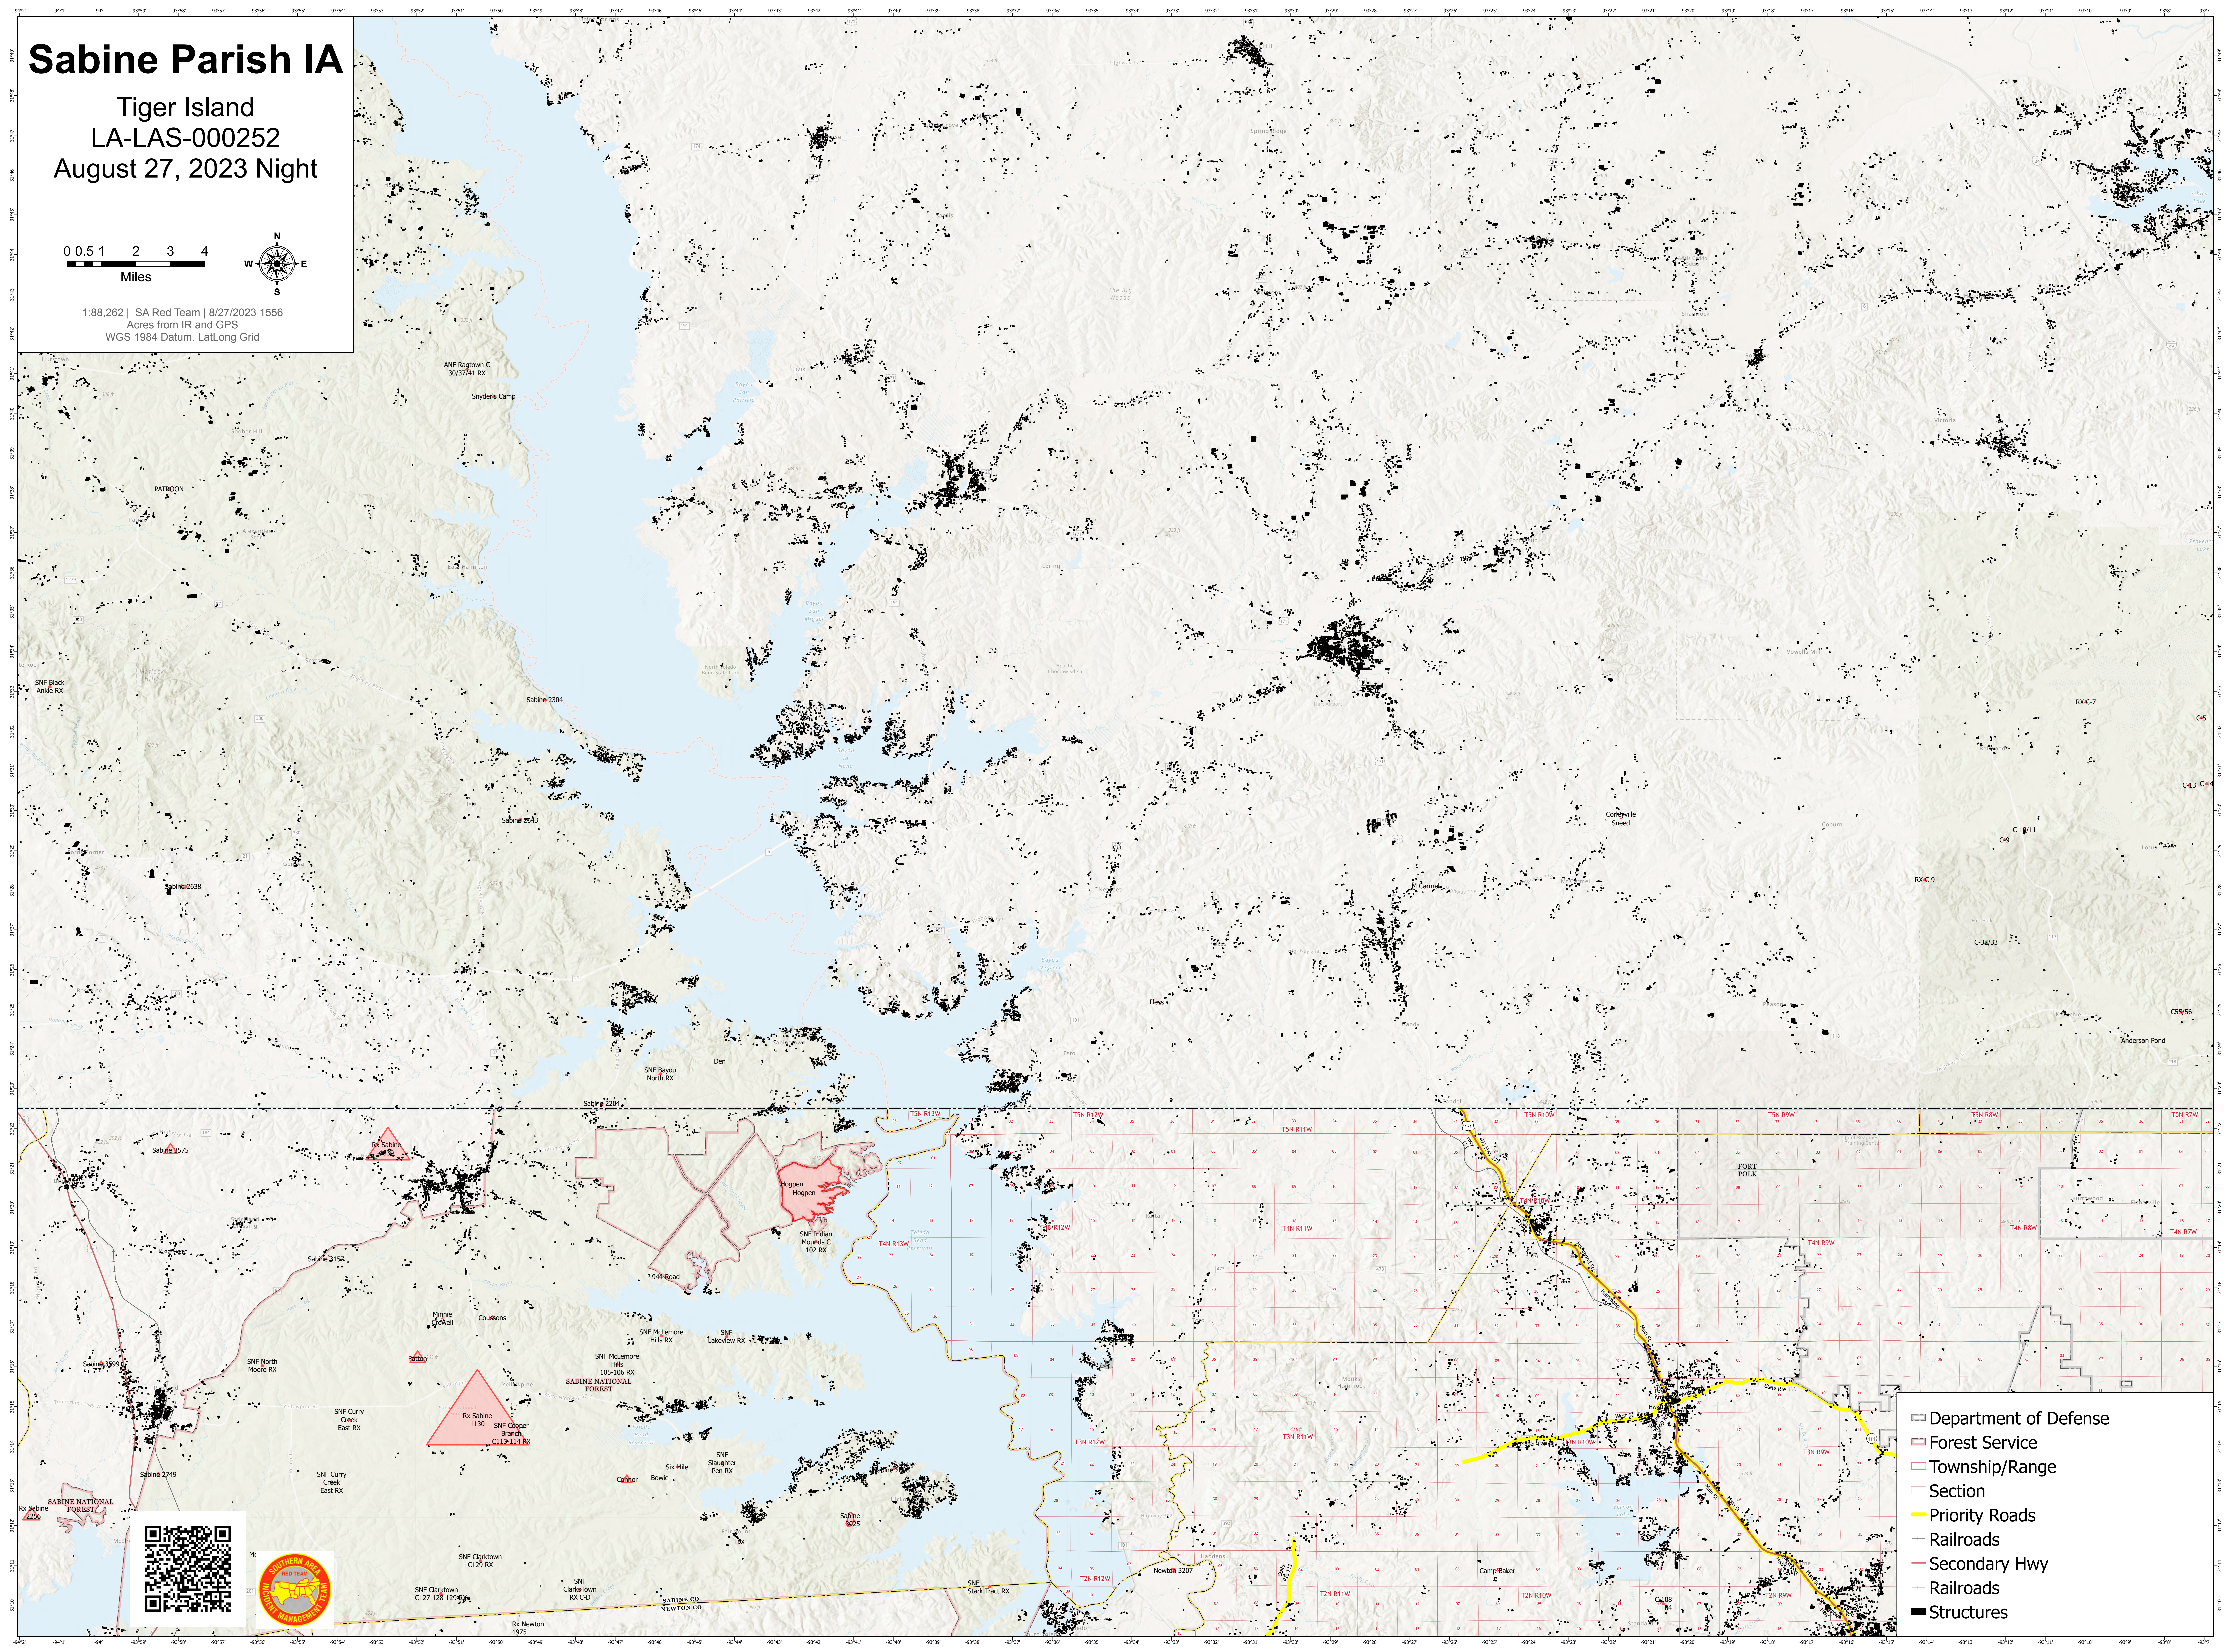

# Sabine Parish IA

Tiger Island  
LA-LAS-000252  
August 27, 2023 Night

1:88,262 | SA Red Team | 8/27/2023 1556  
Acres from IR and GPS  
WGS 1984 Datum, Lat/Long Grid

- Department of Defense
- Forest Service
- Township/Range
- Section
- Priority Roads
- Railroads
- Secondary Hwy
- Railroads
- Structures