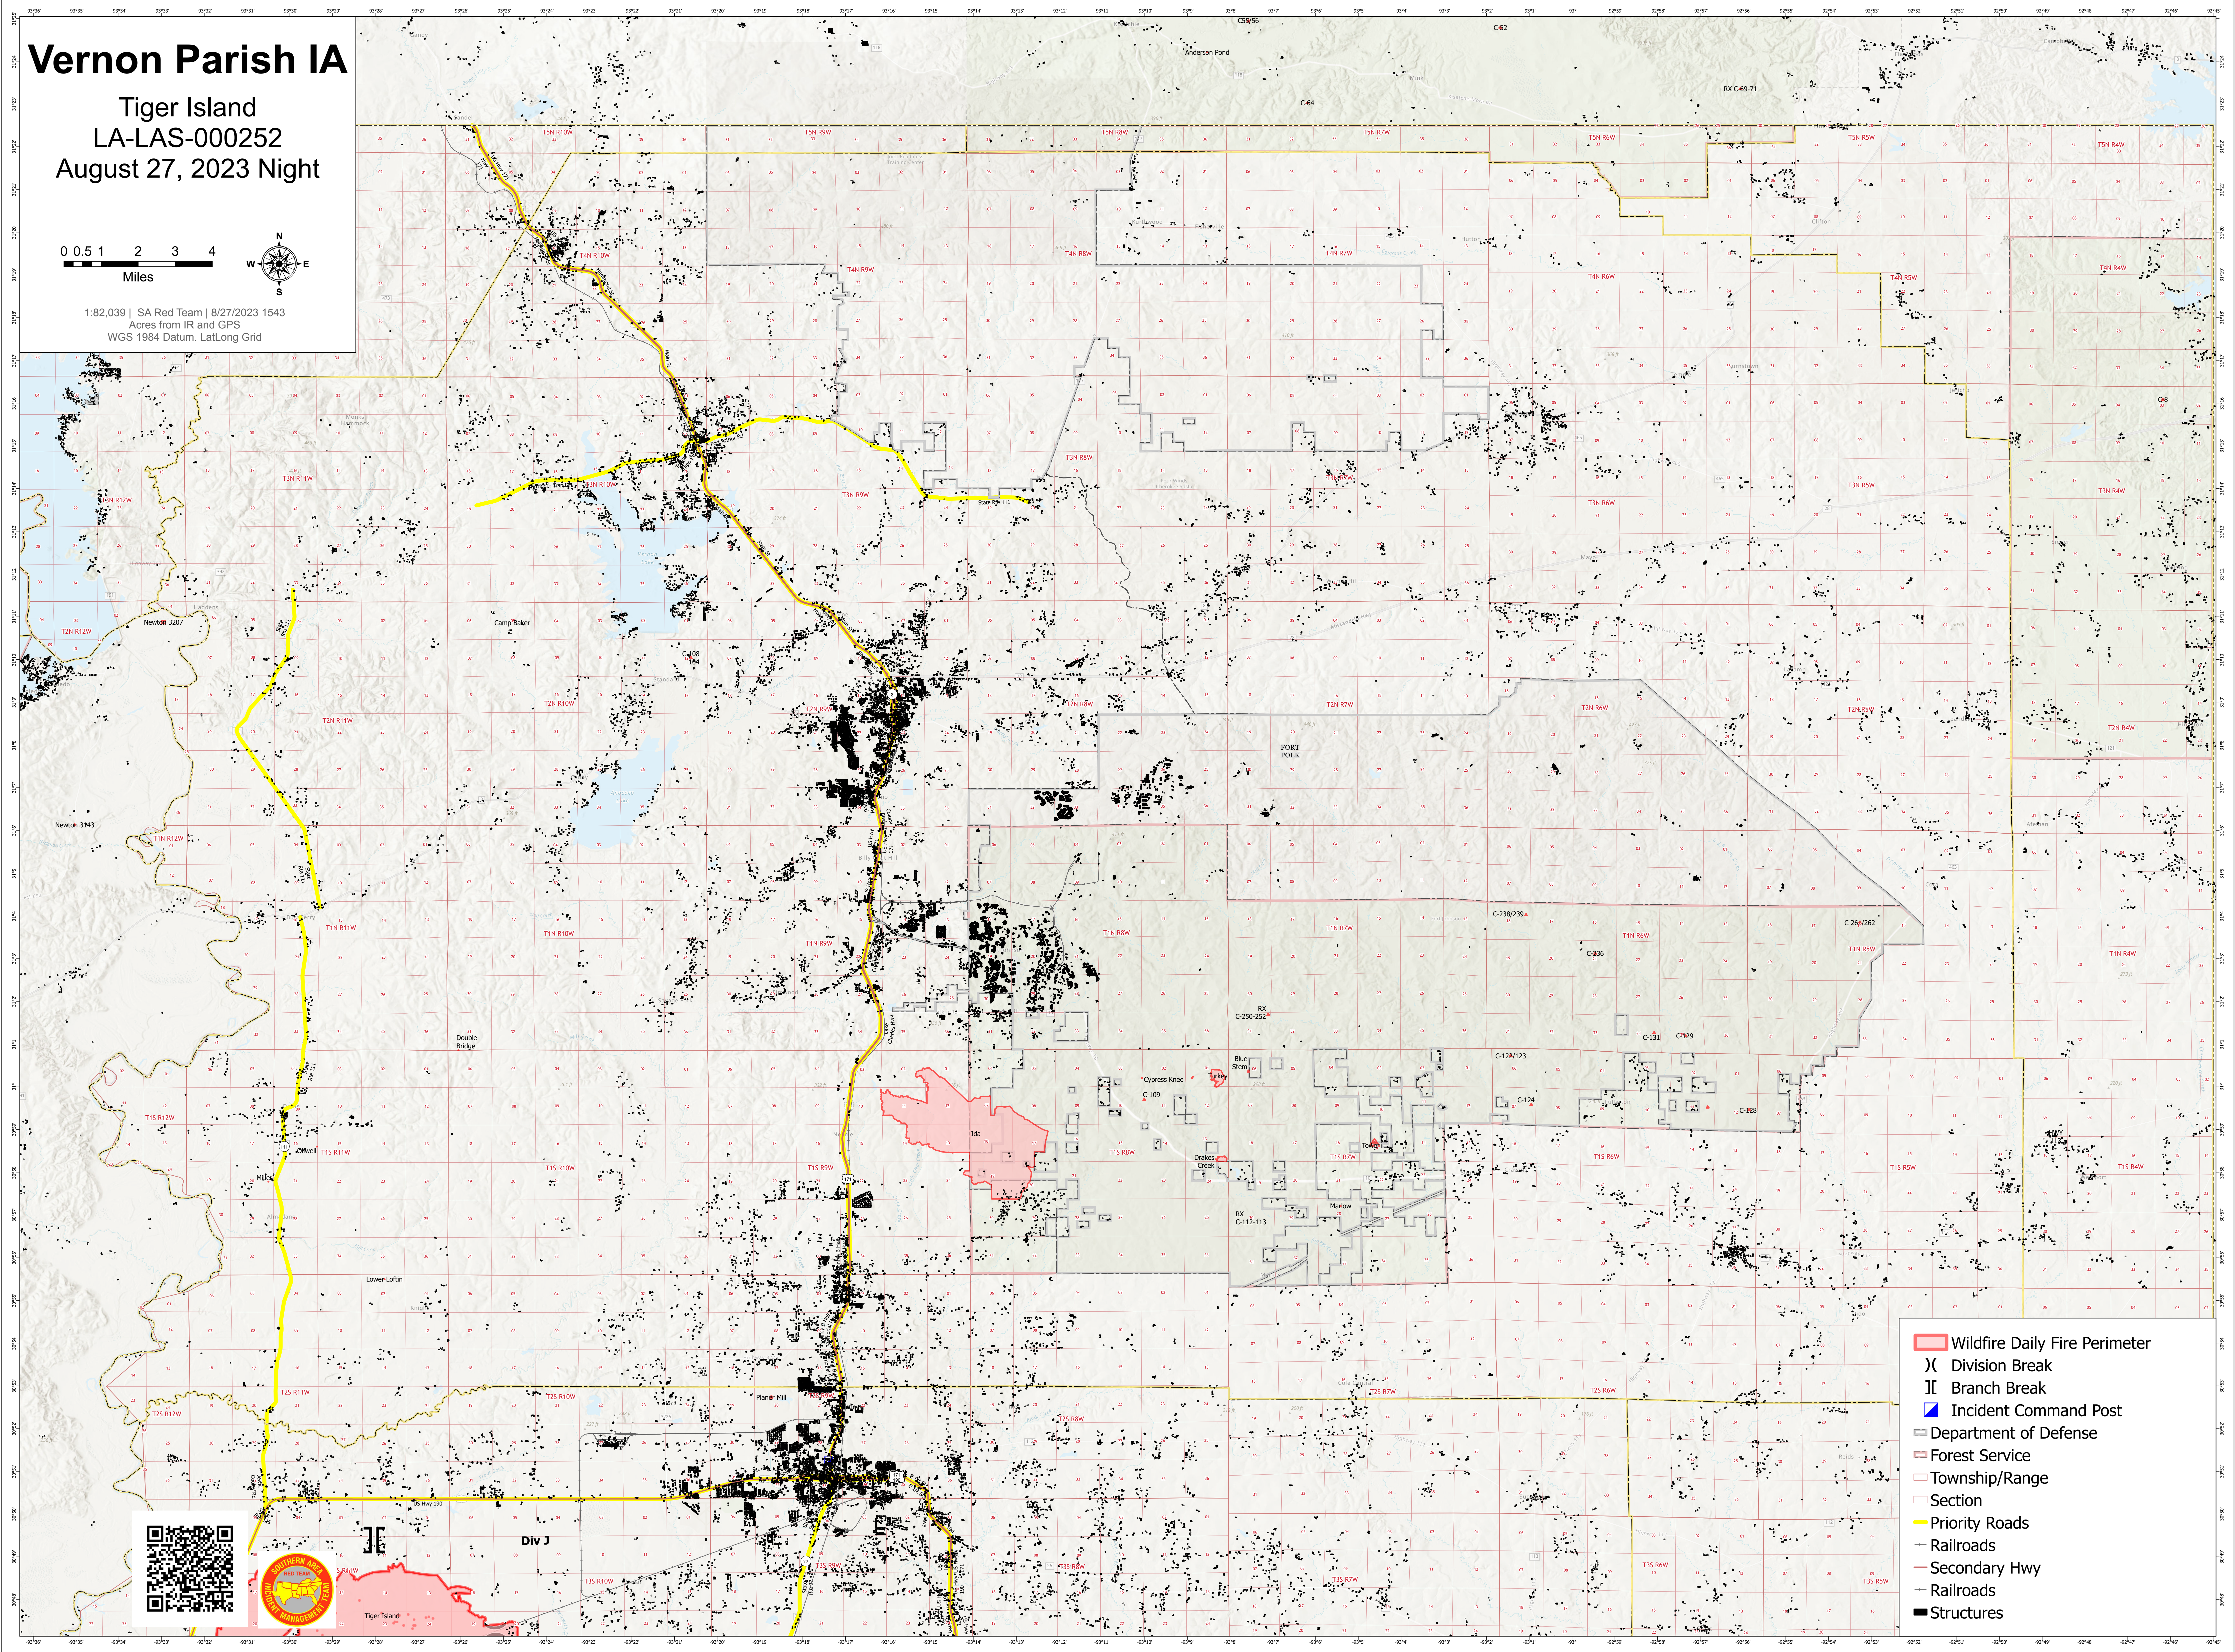

Vernon Parish IA

Tiger Island
LA-LAS-000252
August 27, 2023 Night

0 0.5 1 2 3 4
Miles

1:82,039 | SA Red Team | 8/27/2023 1543
Acres from IR and GPS
WGS 1984 Datum, Lat/Long Grid

- Wildfire Daily Fire Perimeter
- Division Break
- Branch Break
- Incident Command Post
- Department of Defense
- Forest Service
- Township/Range
- Section
- Priority Roads
- Railroads
- Secondary Hwy
- Railroads
- Structures

Div J

Tiger Island