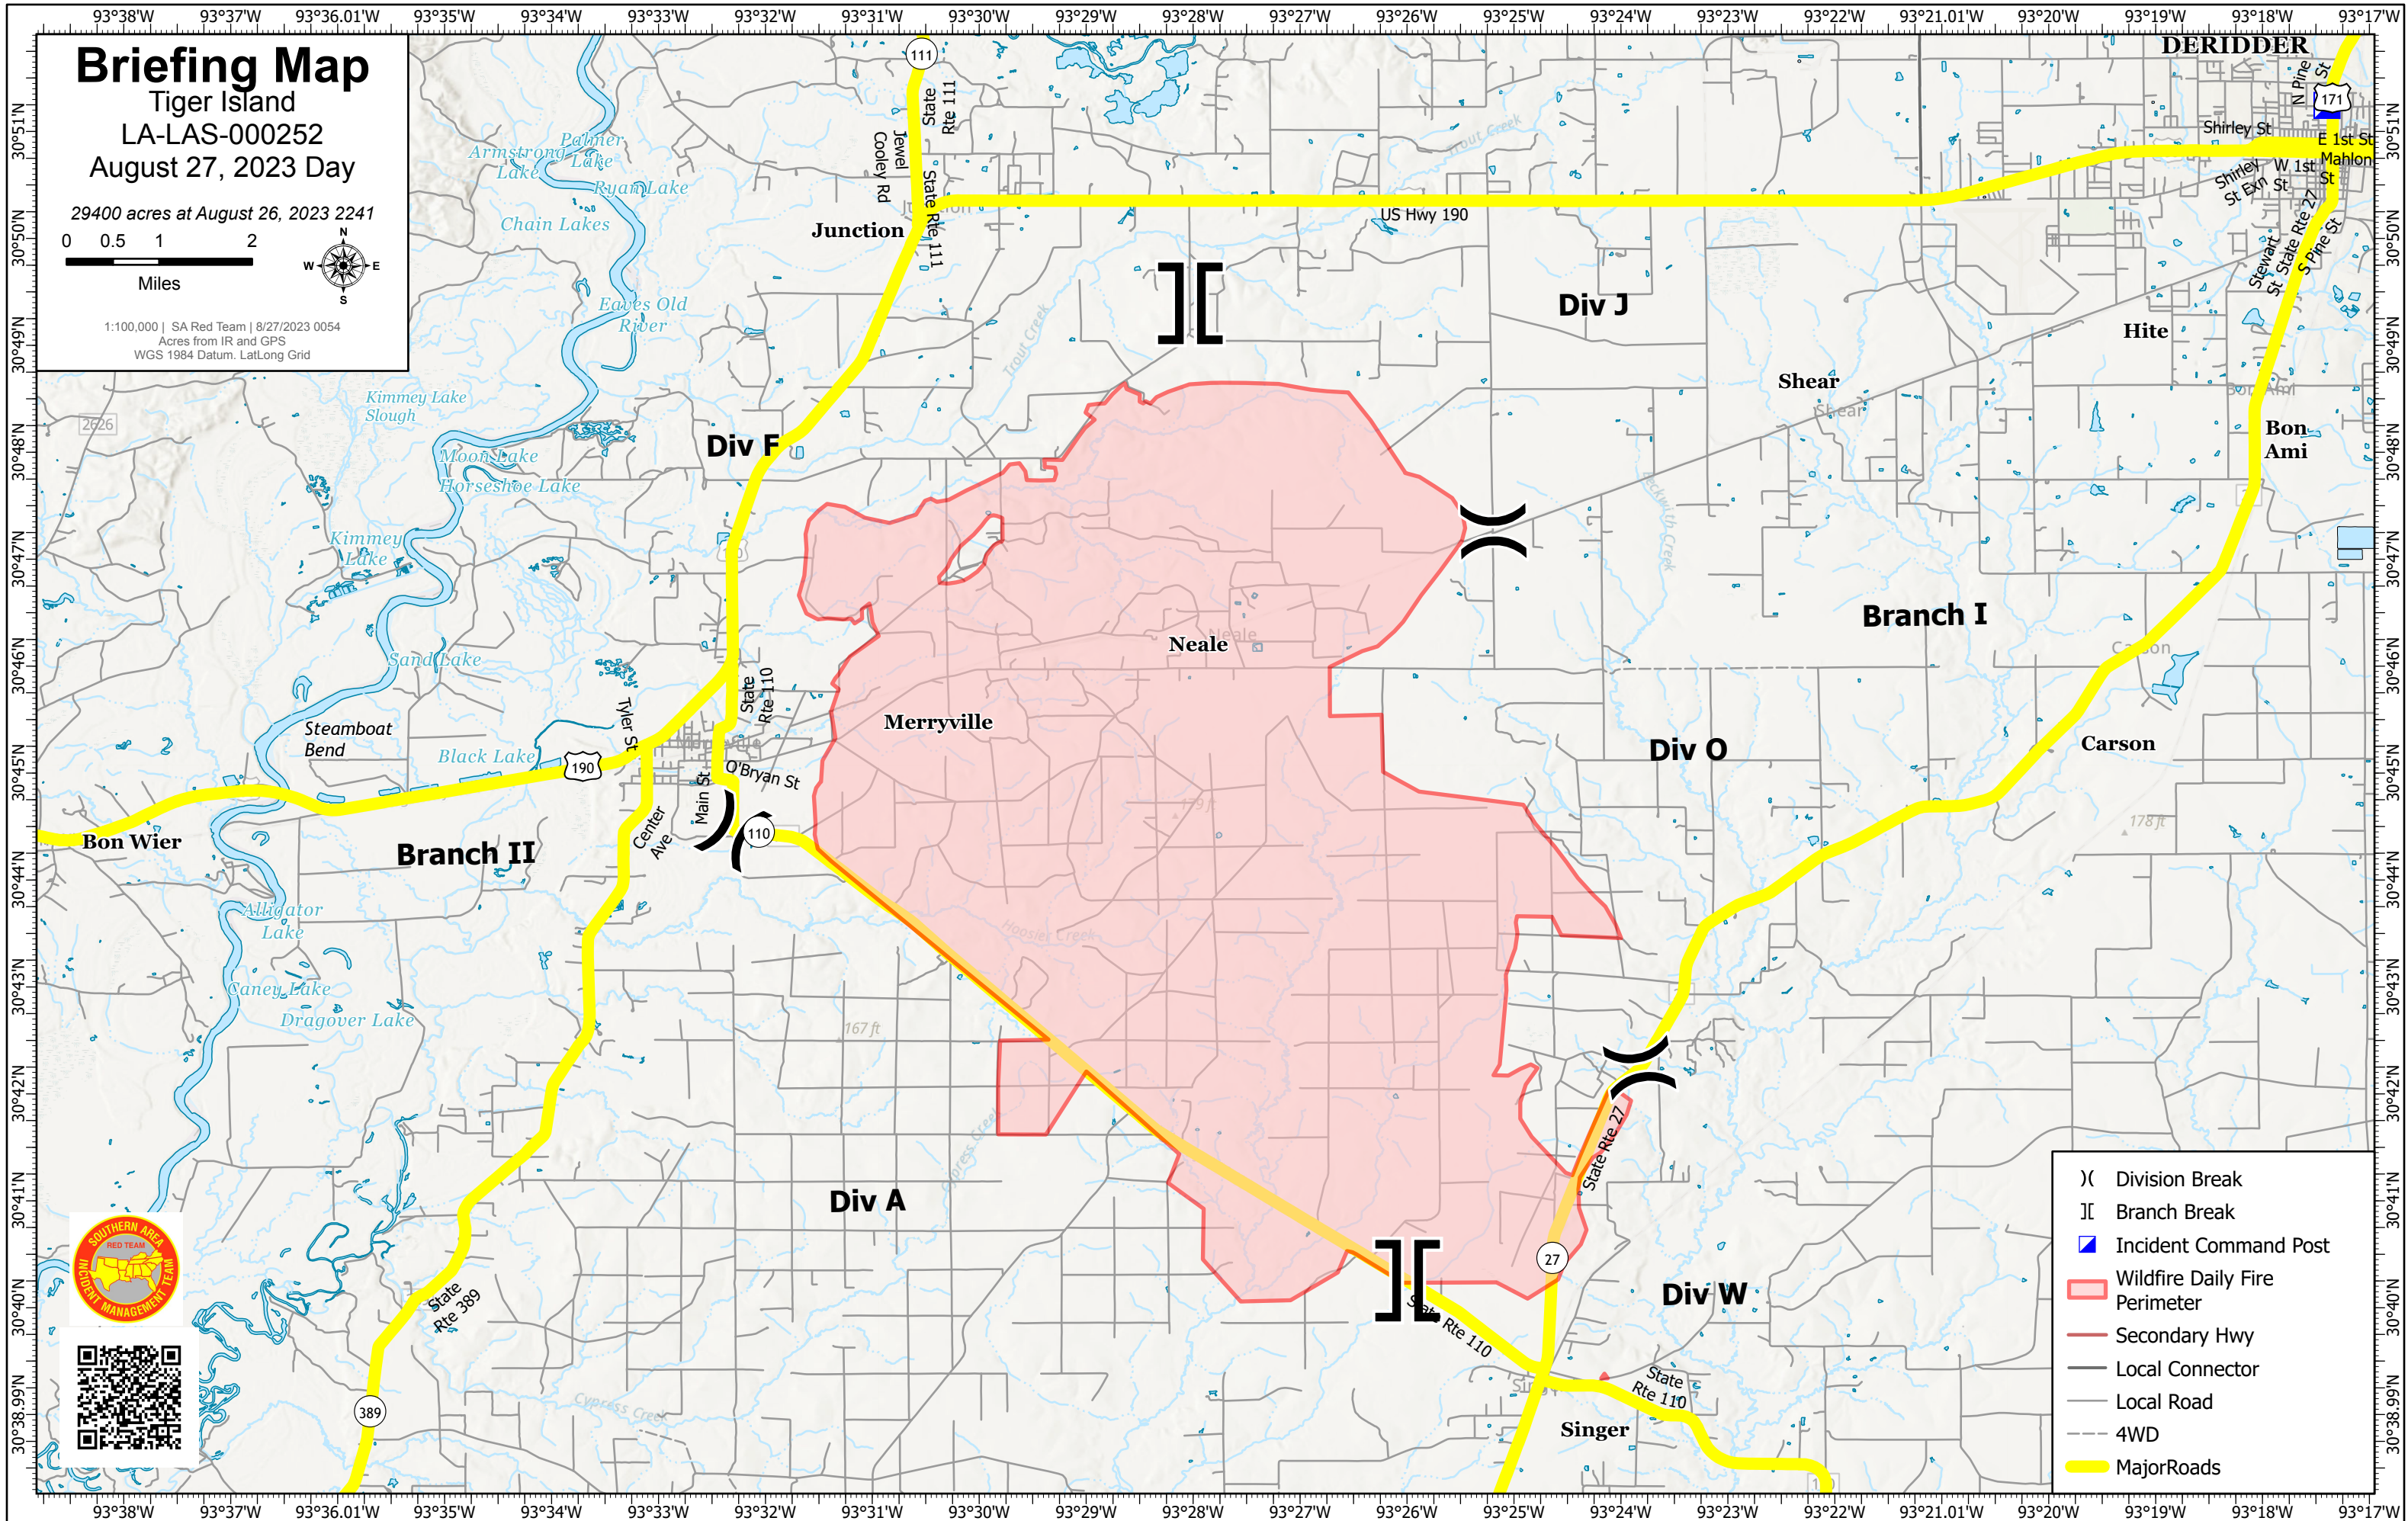

Briefing Map

Tiger Island
LA-LAS-000252
August 27, 2023 Day

29400 acres at August 26, 2023 2241

1:100,000 | SA Red Team | 8/27/2023 0054
Acres from IR and GPS
WGS 1984 Datum, LatLong Grid

- (X) Division Break
- || Branch Break
- Incident Command Post
- ▭ Wildfire Daily Fire Perimeter
- Secondary Hwy
- Local Connector
- Local Road
- - - 4WD
- Major Roads