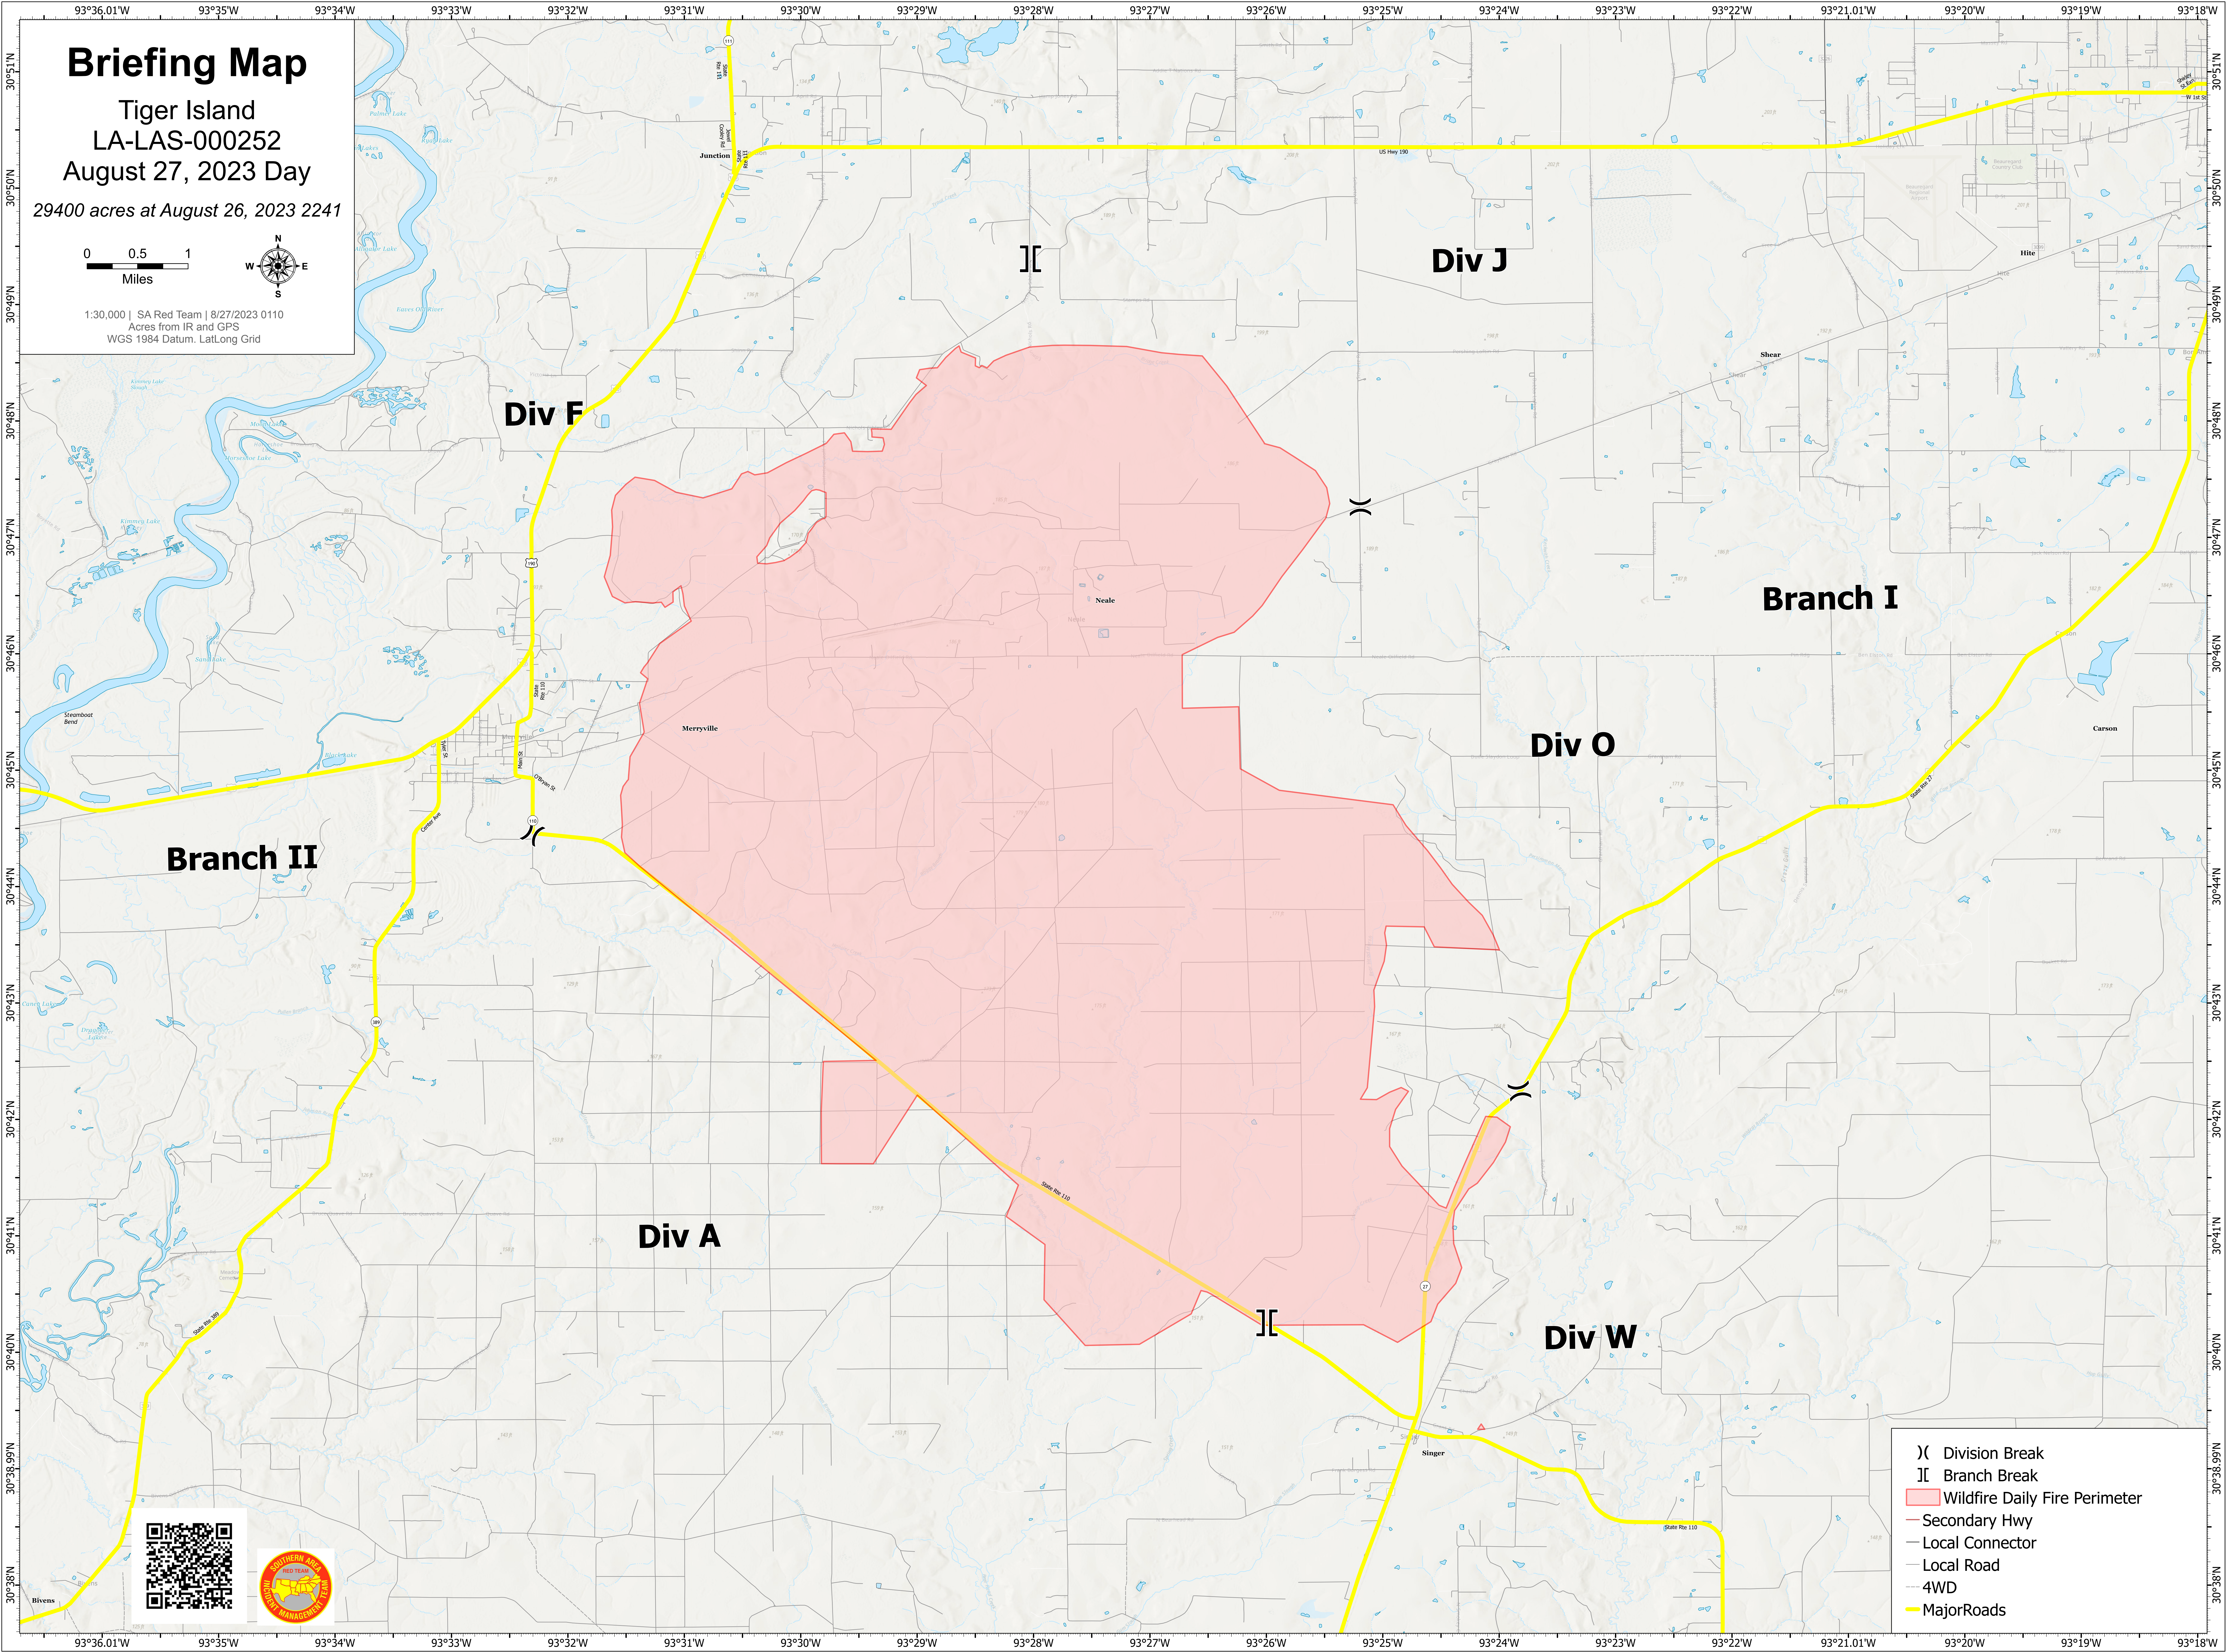

Briefing Map

Tiger Island
LA-LAS-000252
August 27, 2023 Day

29400 acres at August 26, 2023 2241

1:30,000 | SA Red Team | 8/27/2023 0110
Acres from IR and GPS
WGS 1984 Datum, Lat/Long Grid

- X Division Break
- || Branch Break
- Wildfire Daily Fire Perimeter
- Secondary Hwy
- Local Connector
- Local Road
- 4WD
- Major Roads