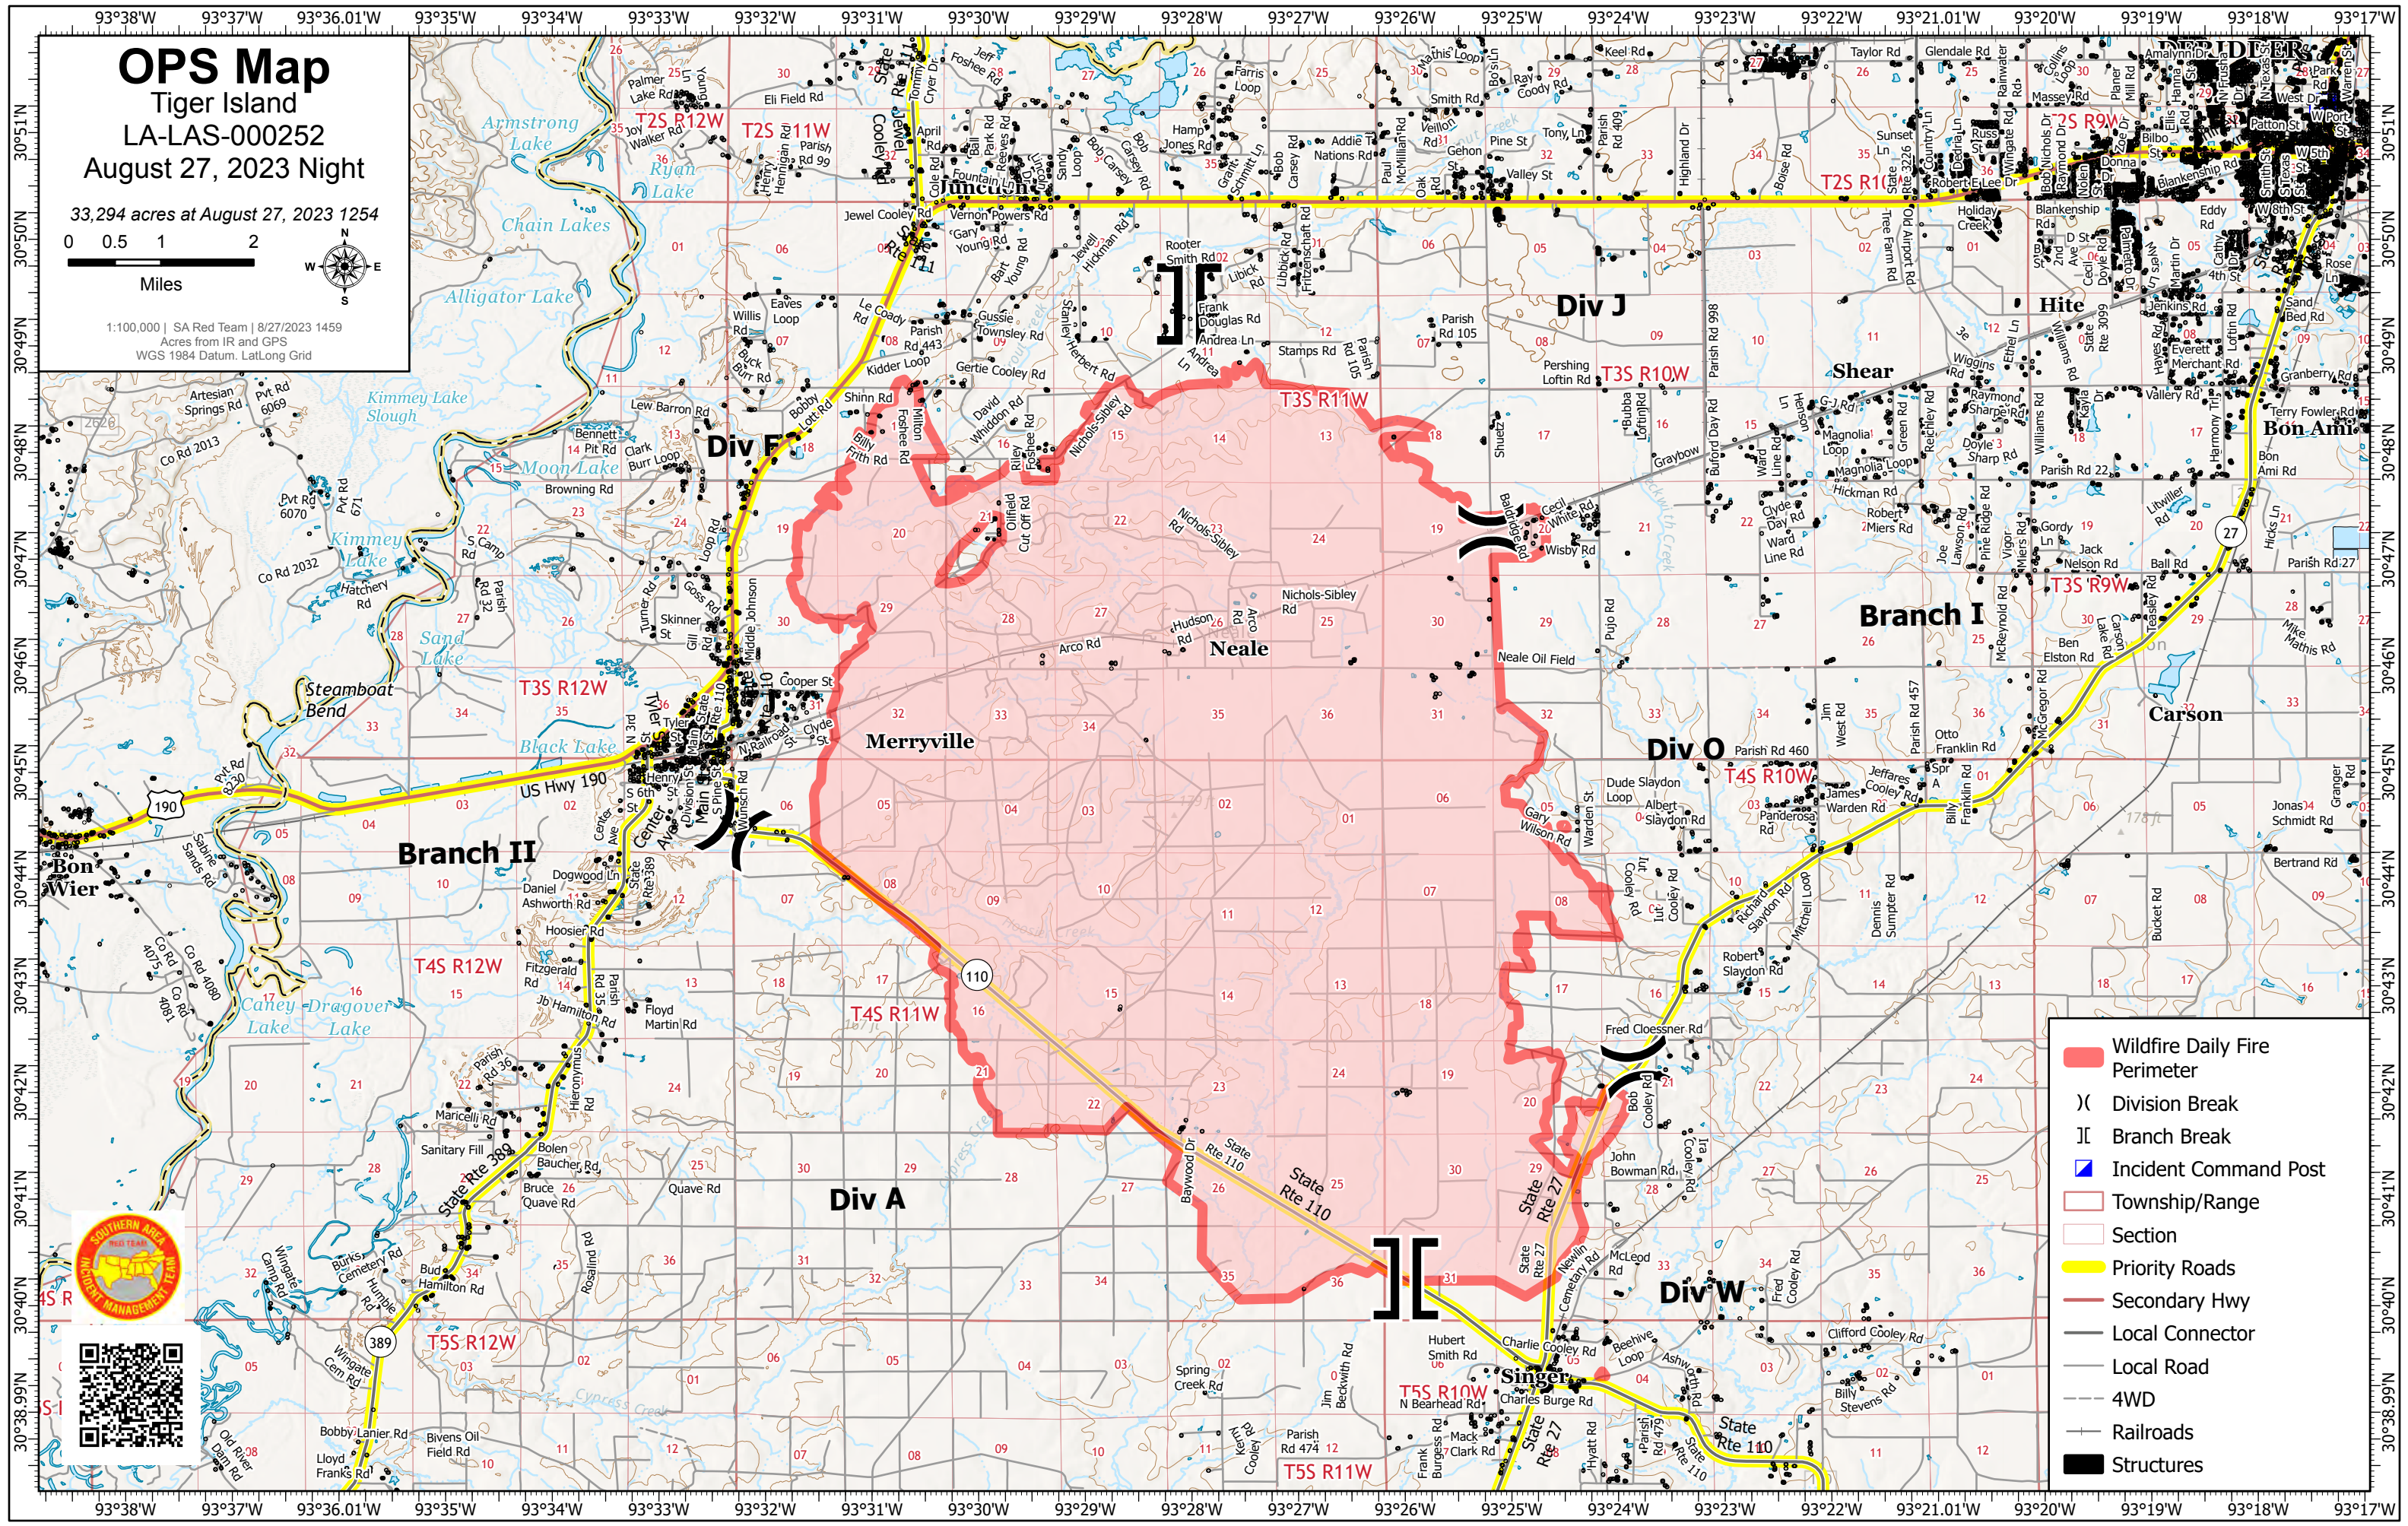

# OPS Map

Tiger Island

LA-LAS-000252

August 27, 2023 Night

33,294 acres at August 27, 2023 1254

1:100,000 | SA Red Team | 8/27/2023 1459  
Acres from IR and GPS  
WGS 1984 Datum, Lat/Long Grid

- Wildfire Daily Fire Perimeter
- Division Break
- Branch Break
- Incident Command Post
- Township/Range
- Section
- Priority Roads
- Secondary Hwy
- Local Connector
- Local Road
- 4WD
- Railroads
- Structures