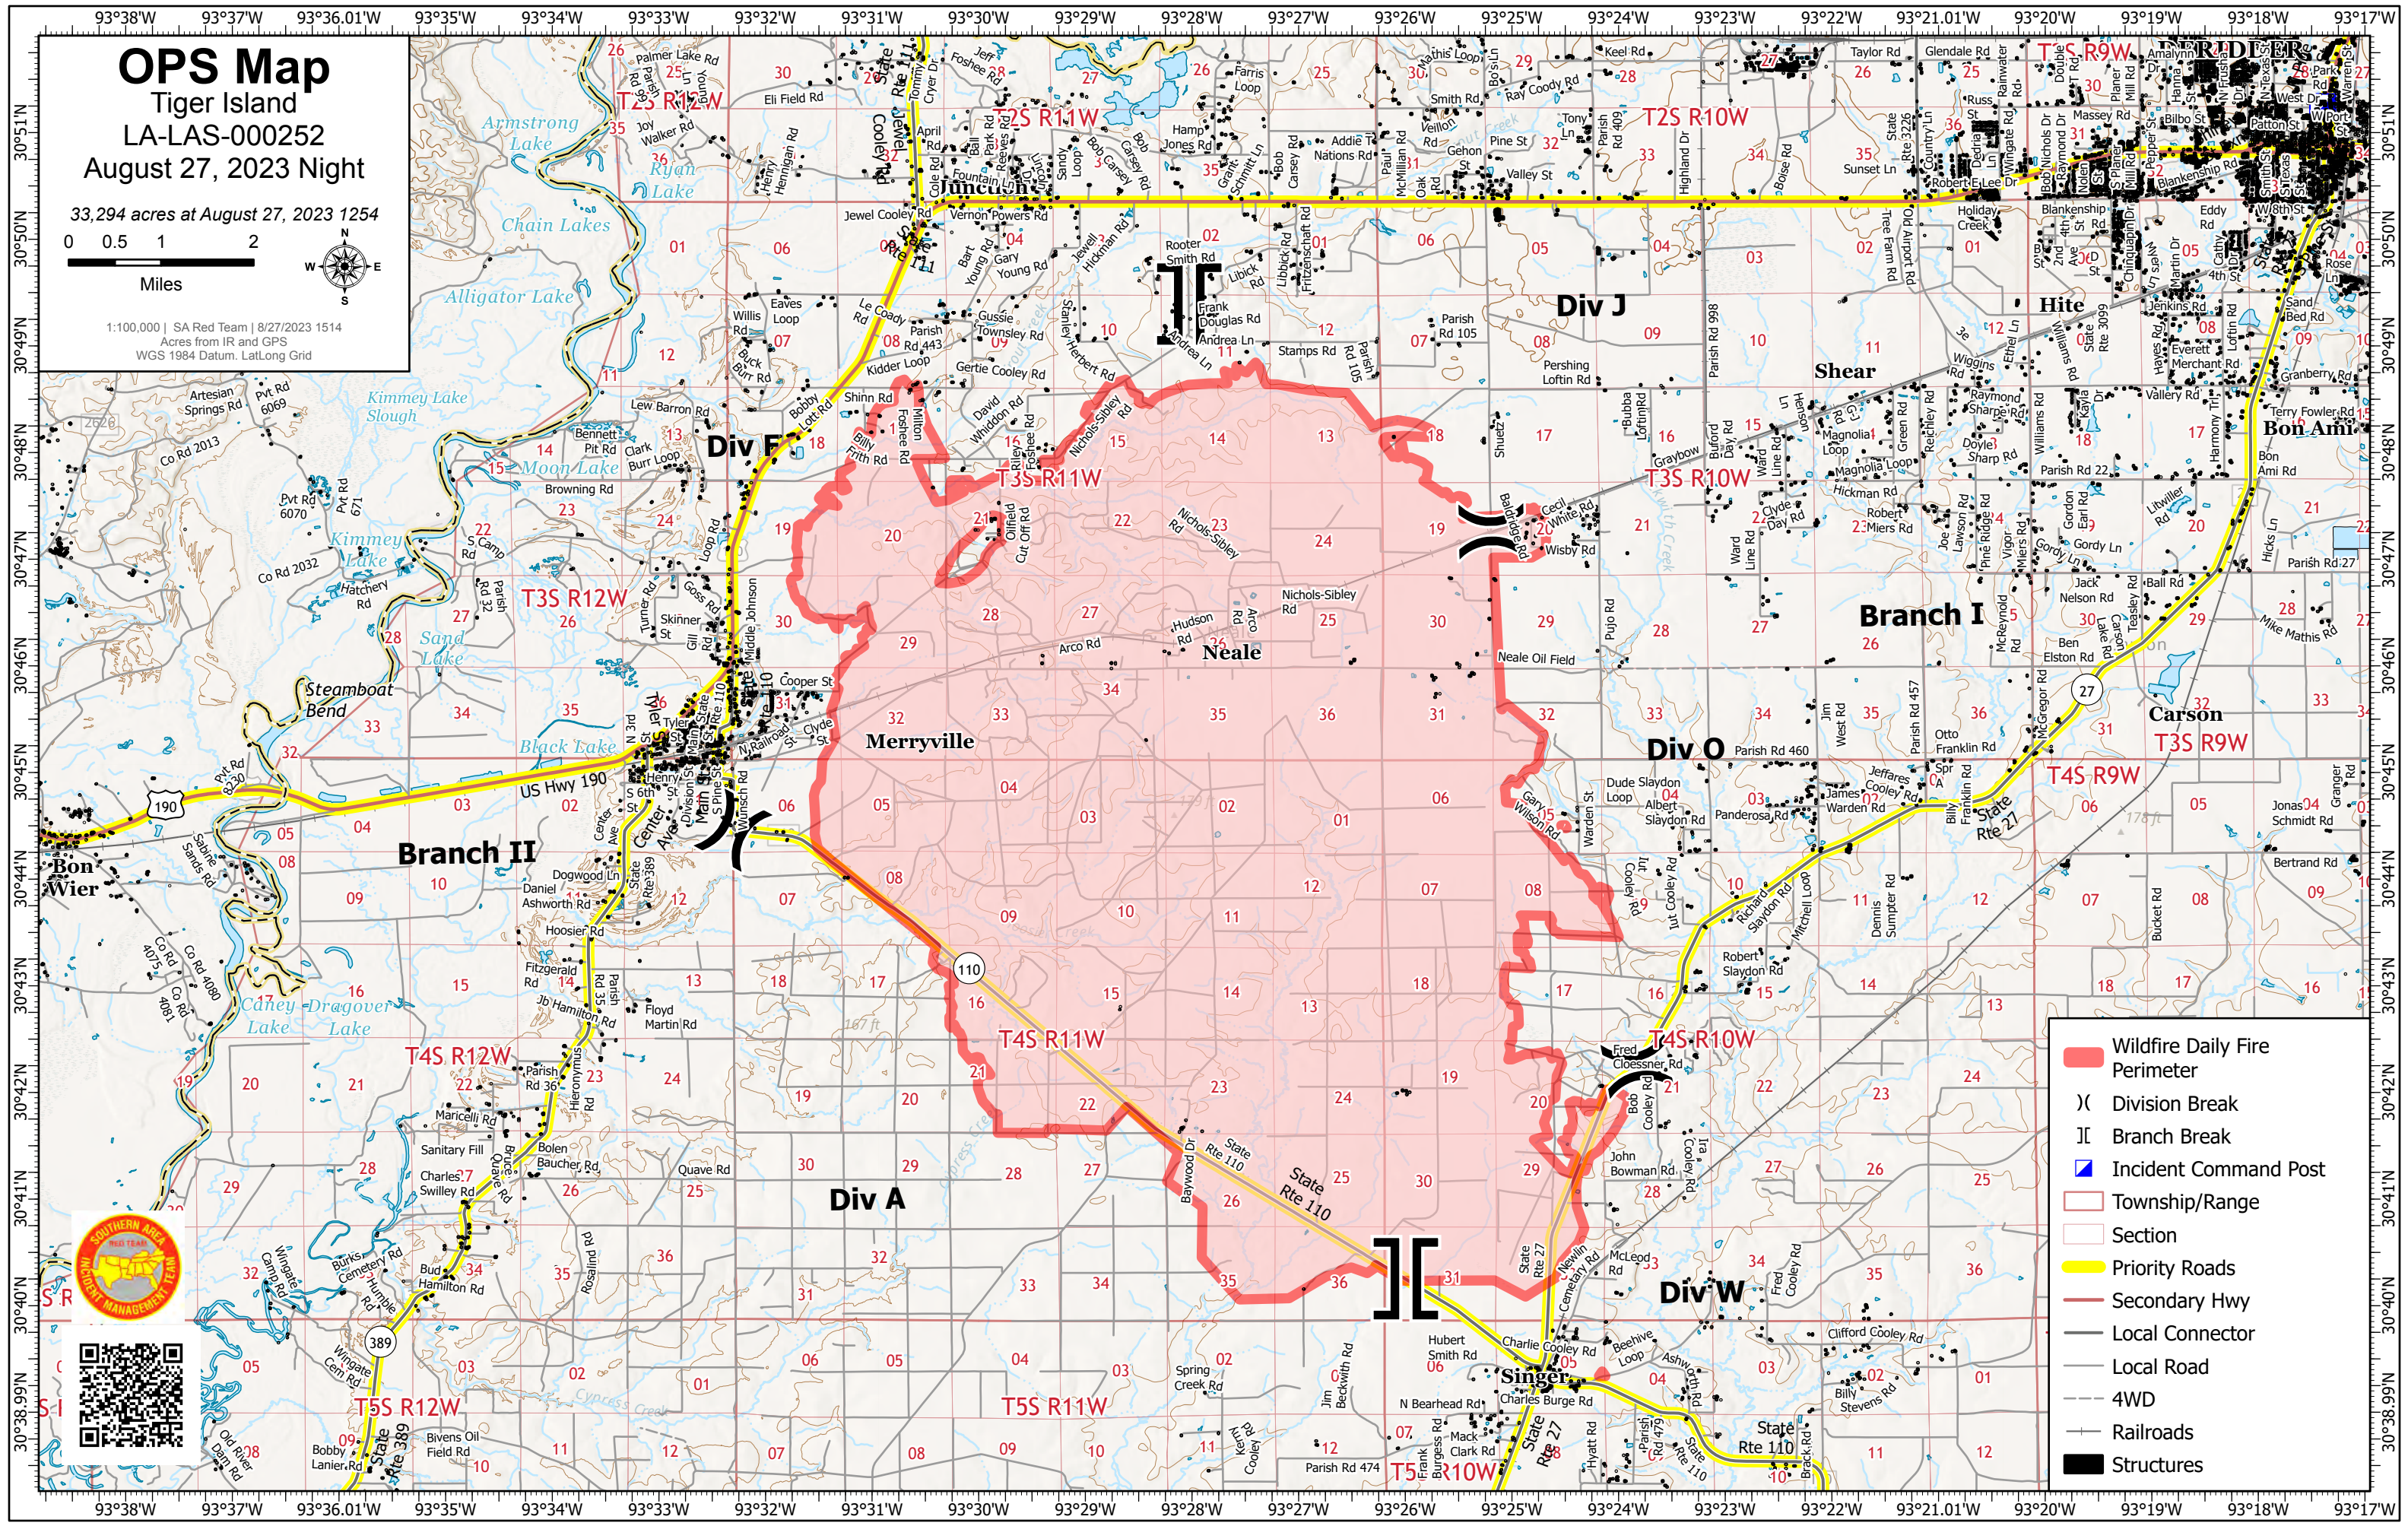

# OPS Map

Tiger Island

LA-LAS-000252

August 27, 2023 Night

33,294 acres at August 27, 2023 1254

1:100,000 | SA Red Team | 8/27/2023 1514  
Acres from IR and GPS  
WGS 1984 Datum, Lat/Long Grid

- Wildfire Daily Fire Perimeter
- Division Break
- Branch Break
- Incident Command Post
- Township/Range
- Section
- Priority Roads
- Secondary Hwy
- Local Connector
- Local Road
- 4WD
- Railroads
- Structures