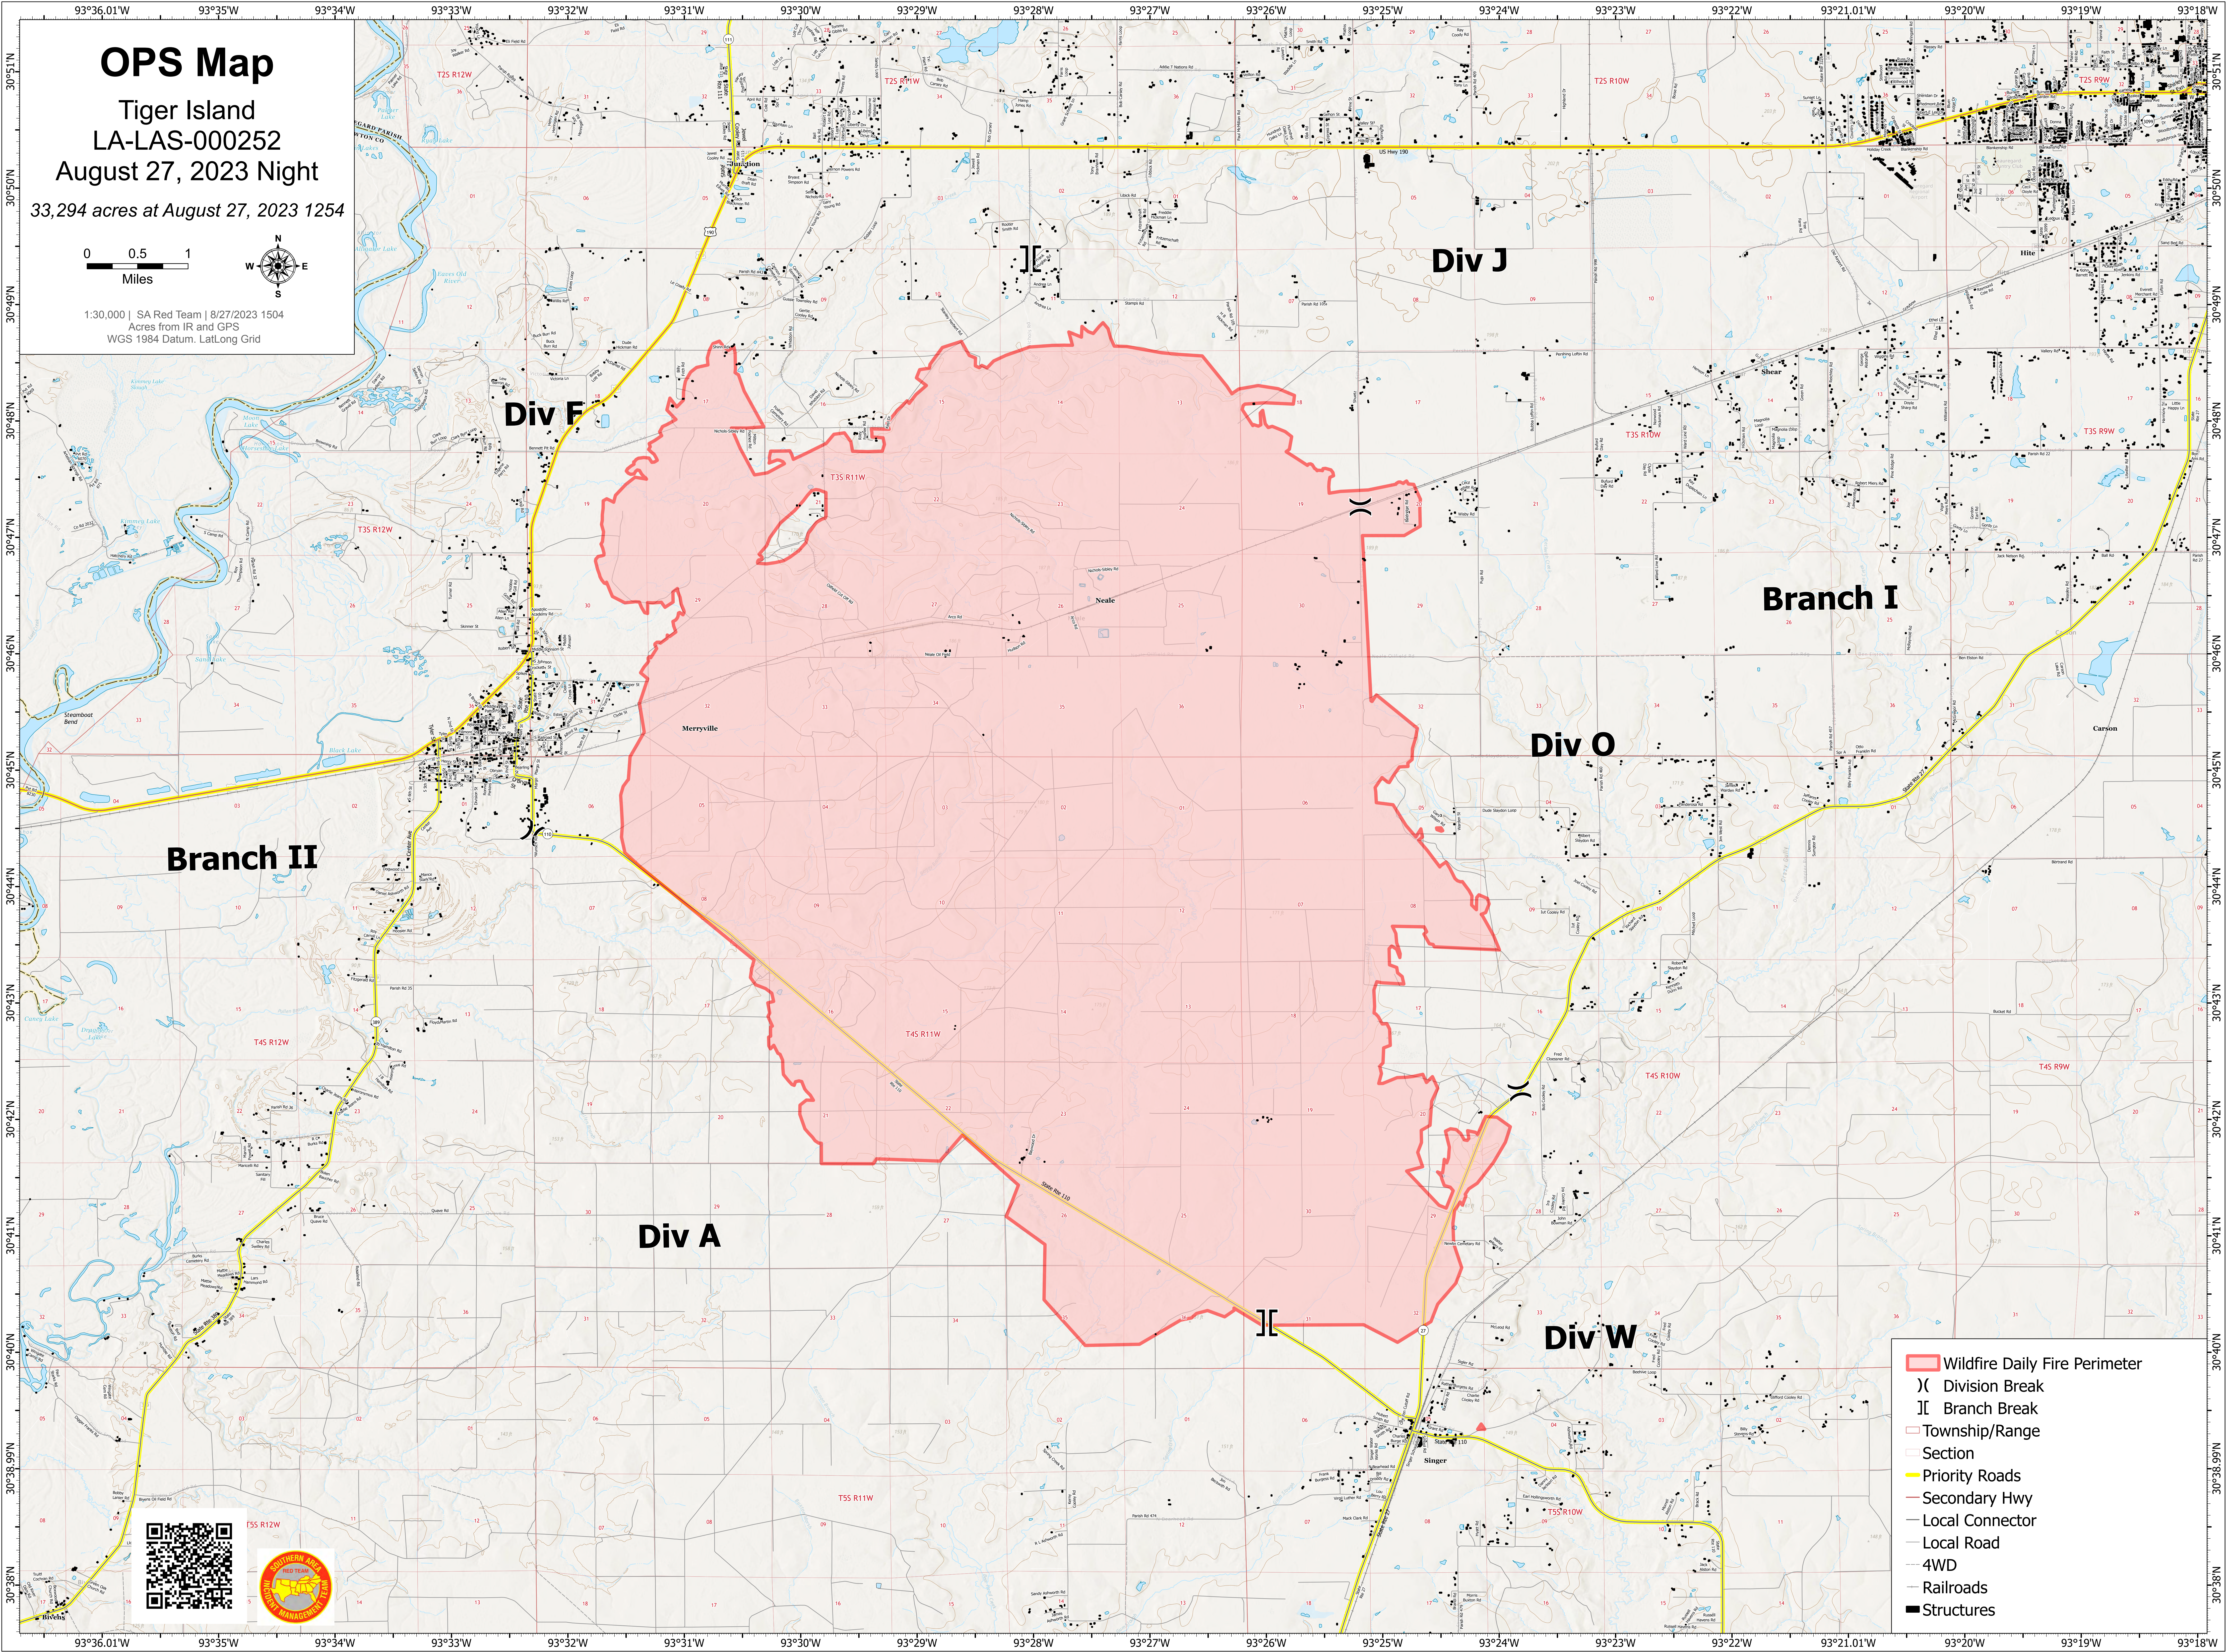

OPS Map

Tiger Island
LA-LAS-000252
August 27, 2023 Night

33,294 acres at August 27, 2023 1254

1:30,000 | SA Red Team | 8/27/2023 1504
Acres from IR and GPS
WGS 1984 Datum, Lat/Long Grid

- Wildfire Daily Fire Perimeter
-) Division Break
-] Branch Break
- Township/Range
- Section
- Priority Roads
- Secondary Hwy
- Local Connector
- Local Road
- 4WD
- Railroads
- Structures