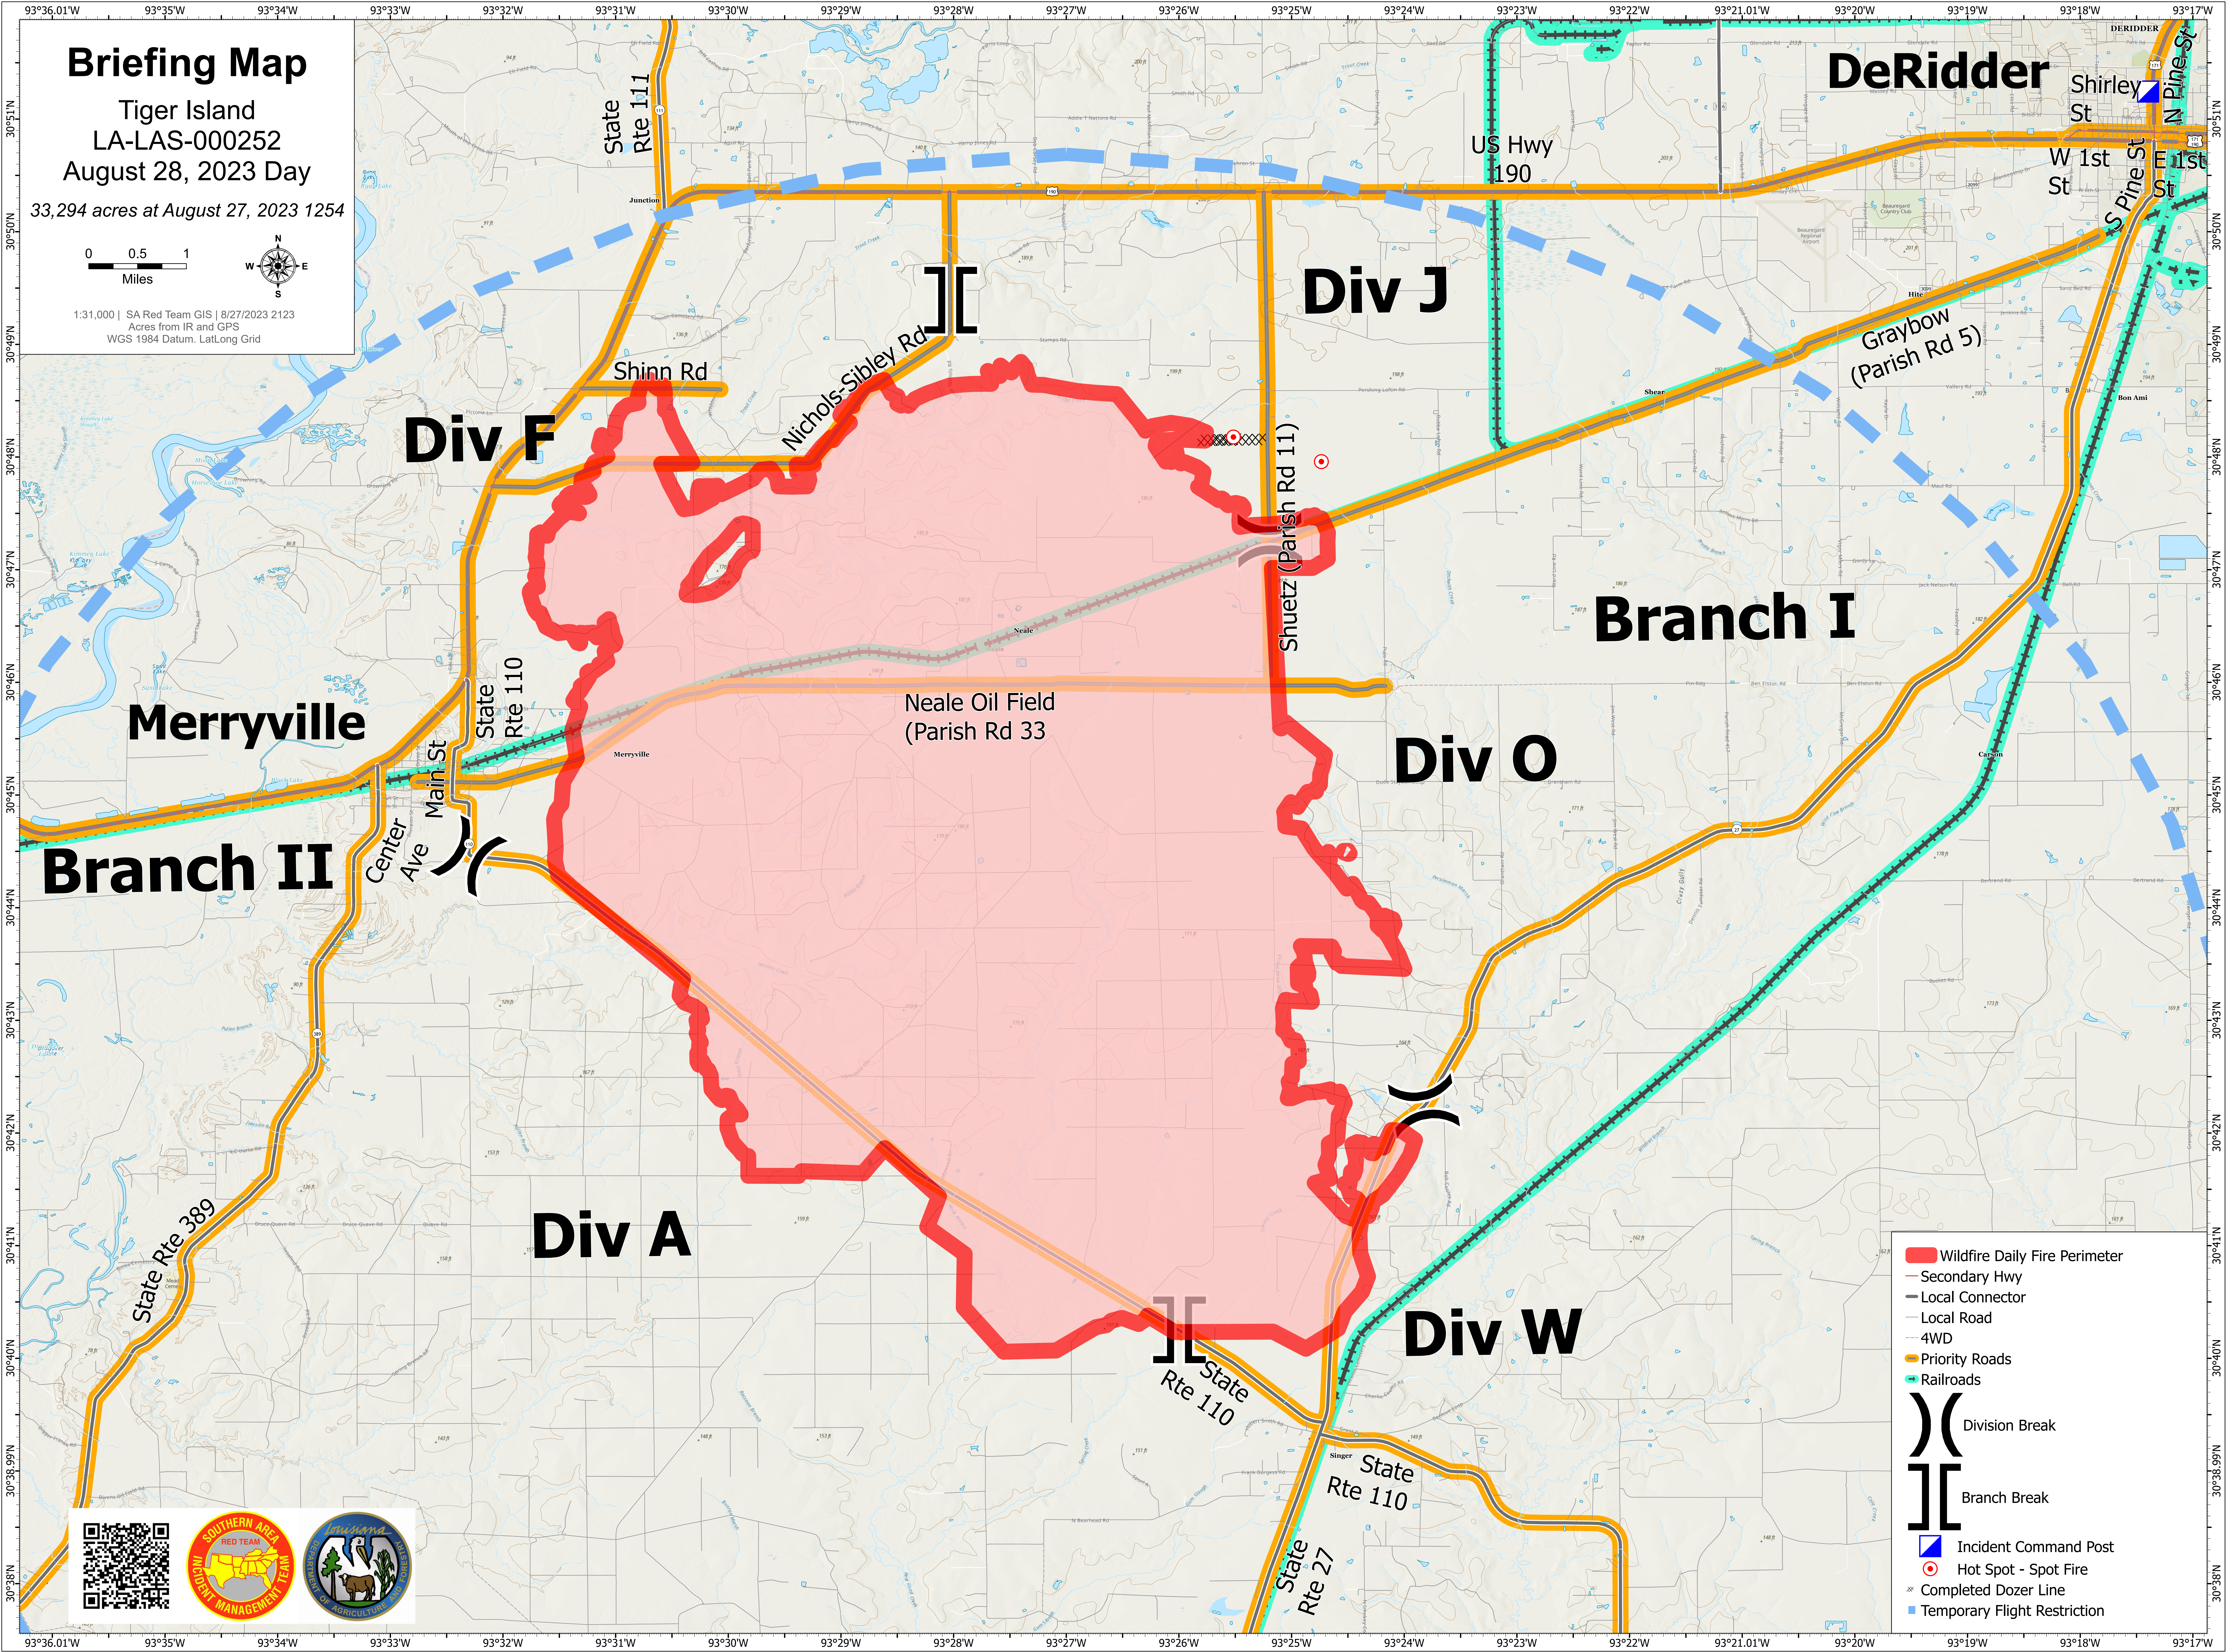

# Briefing Map

Tiger Island  
LA-LAS-000252  
August 28, 2023 Day

33,294 acres at August 27, 2023 1254

1:31,000 | SA Red Team GIS | 8/27/2023 2:123  
Acres from IR and GPS  
WGS 1984 Datum, Lat/Long Grid

- Wildfire Daily Fire Perimeter
- Secondary Hwy
- Local Connector
- Local Road
- 4WD
- Priority Roads
- Railroads
- Division Break
- Branch Break
- Incident Command Post
- Hot Spot - Spot Fire
- Completed Dozer Line
- Temporary Flight Restriction