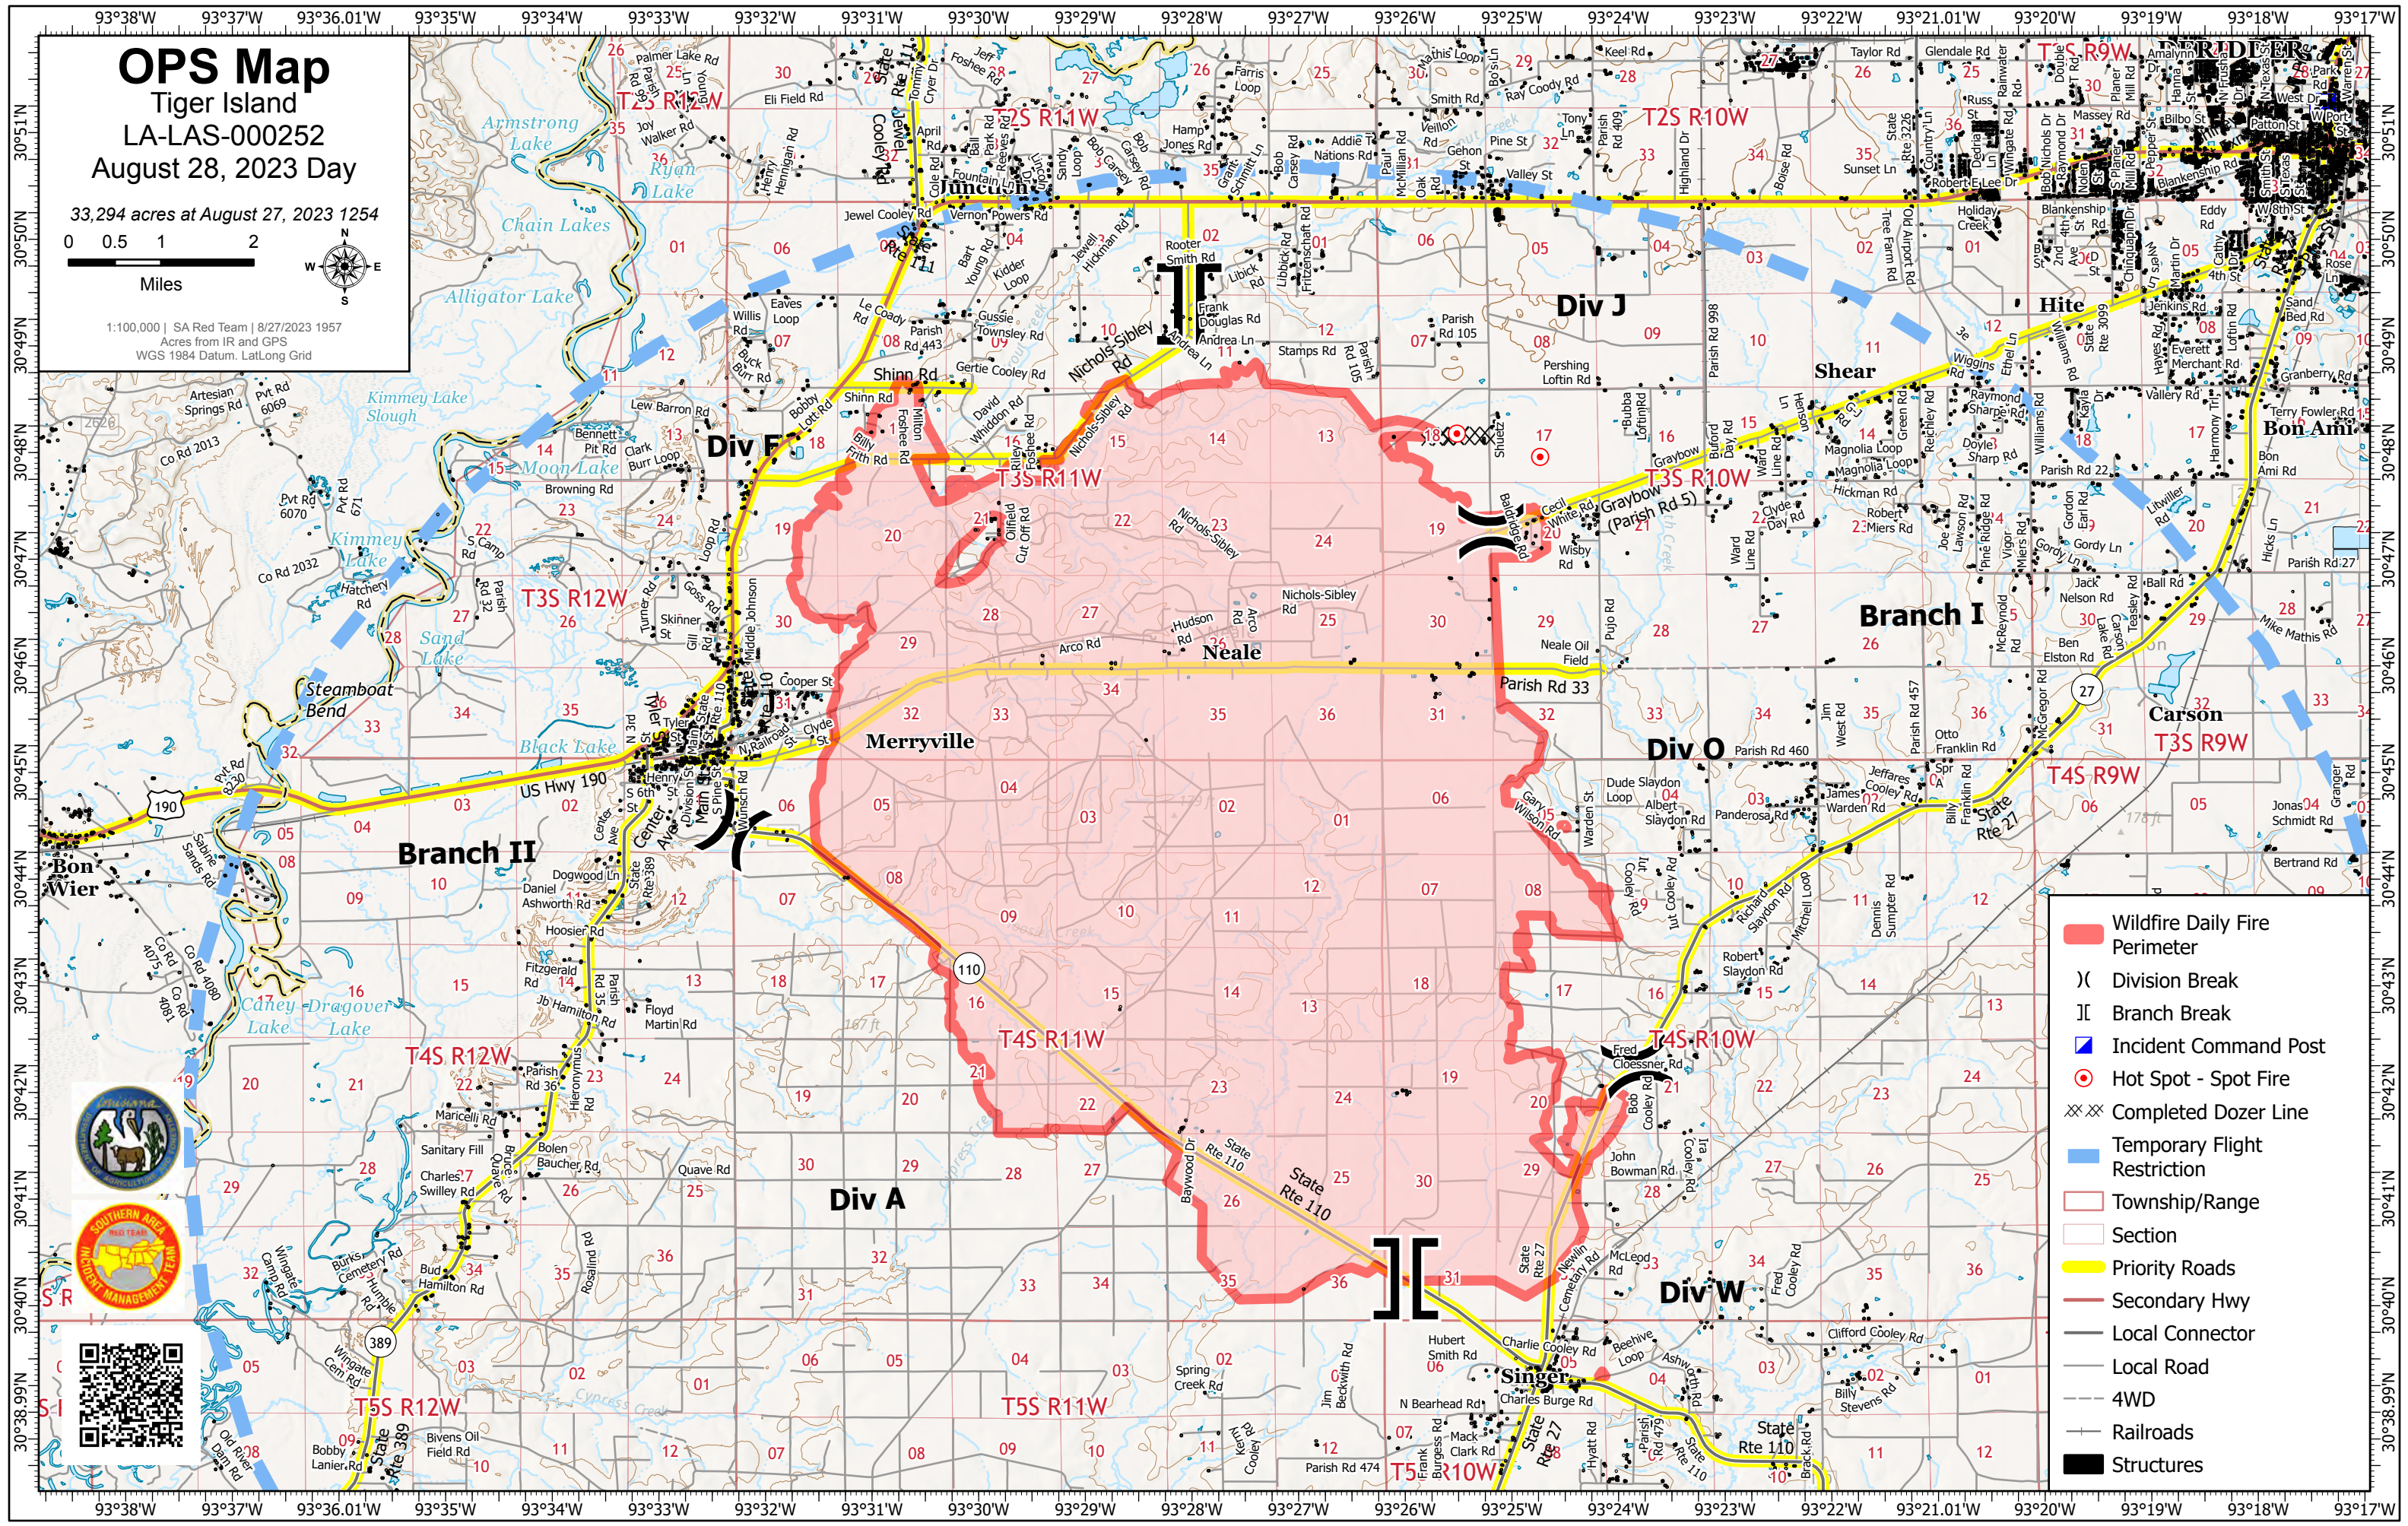

OPS Map

Tiger Island

LA-LAS-000252

August 28, 2023 Day

33,294 acres at August 27, 2023 1254

1:100,000 | SA Red Team | 8/27/2023 1957
Acres from IR and GPS
WGS 1984 Datum, Lat/Long Grid

- Wildfire Daily Fire Perimeter
- Division Break
- Branch Break
- Incident Command Post
- Hot Spot - Spot Fire
- Completed Dozer Line
- Temporary Flight Restriction
- Township/Range
- Section
- Priority Roads
- Secondary Hwy
- Local Connector
- Local Road
- 4WD
- Railroads
- Structures