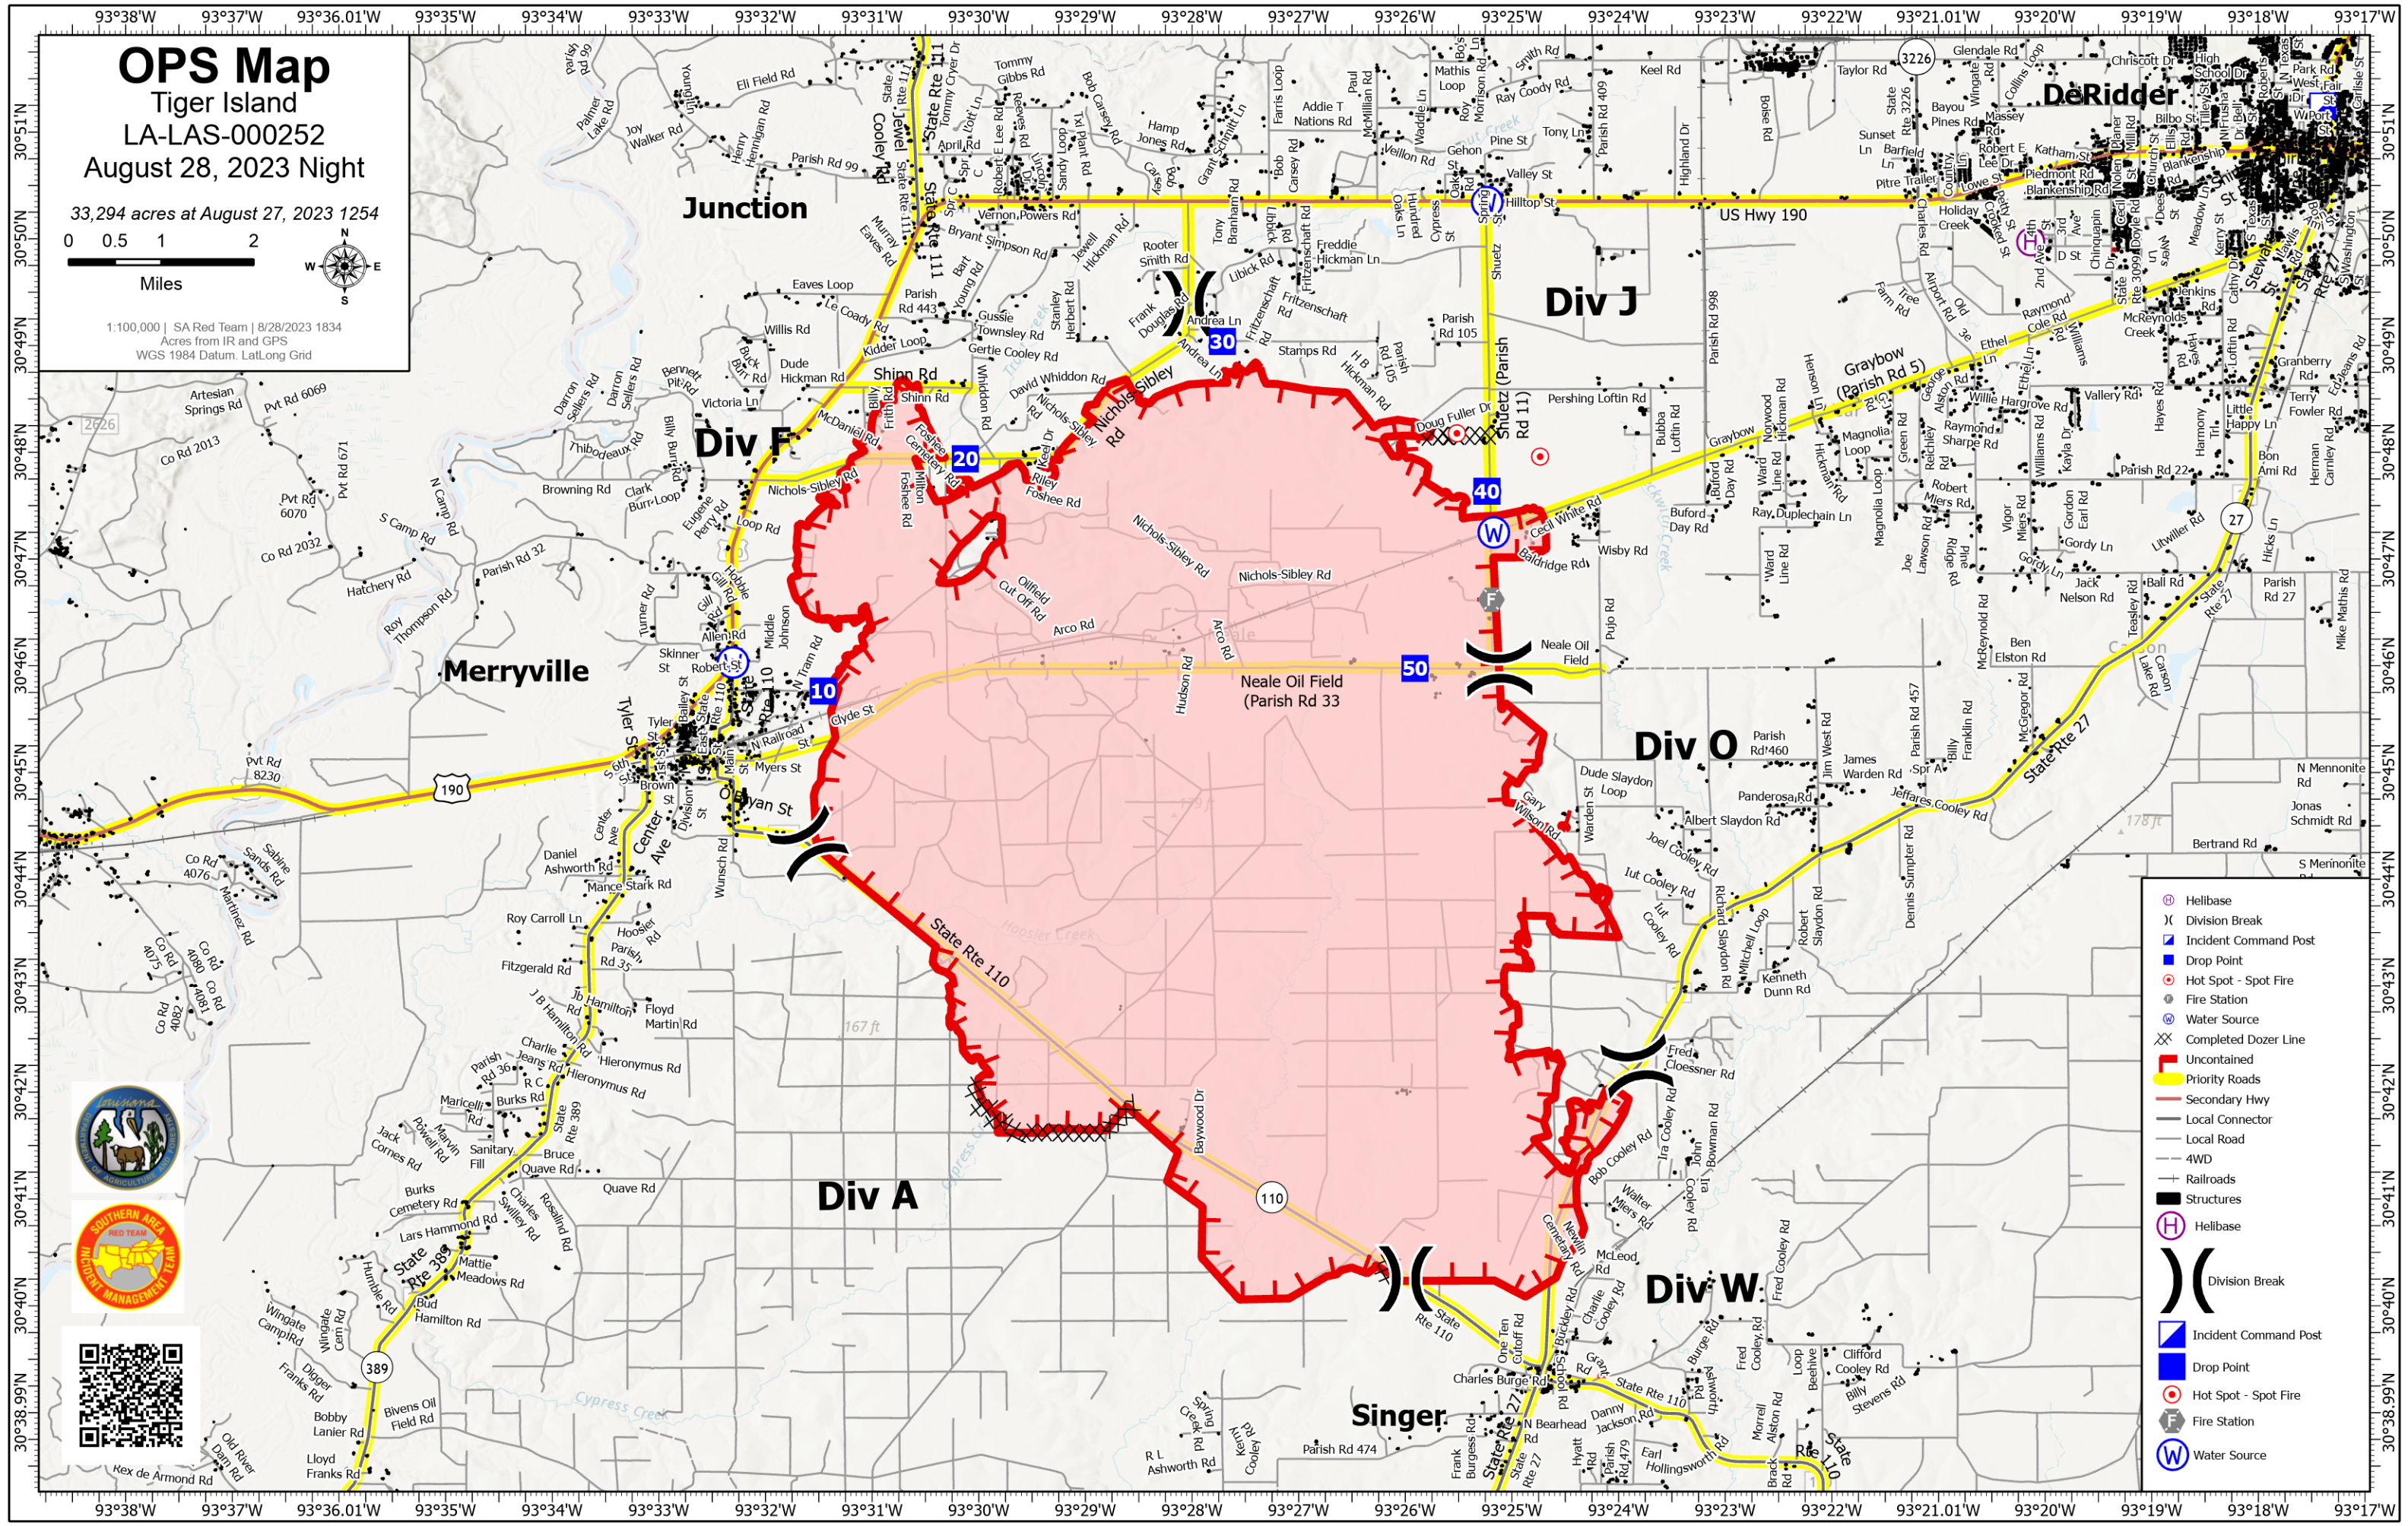

OPS Map

Tiger Island

LA-LAS-000252

August 28, 2023 Night

33,294 acres at August 27, 2023 1254

1:100,000 | SA Red Team | 8/28/2023 1834
Acres from IR and GPS
WGS 1984 Datum, Lat/Long Grid

- Helibase
- Division Break
- Incident Command Post
- Drop Point
- Hot Spot - Spot Fire
- Fire Station
- Water Source
- Completed Dozer Line
- Uncontained
- Priority Roads
- Secondary Hwy
- Local Connector
- Local Road
- 4WD
- Railroads
- Structures
- Helibase
- Division Break
- Incident Command Post
- Drop Point
- Hot Spot - Spot Fire
- Fire Station
- Water Source