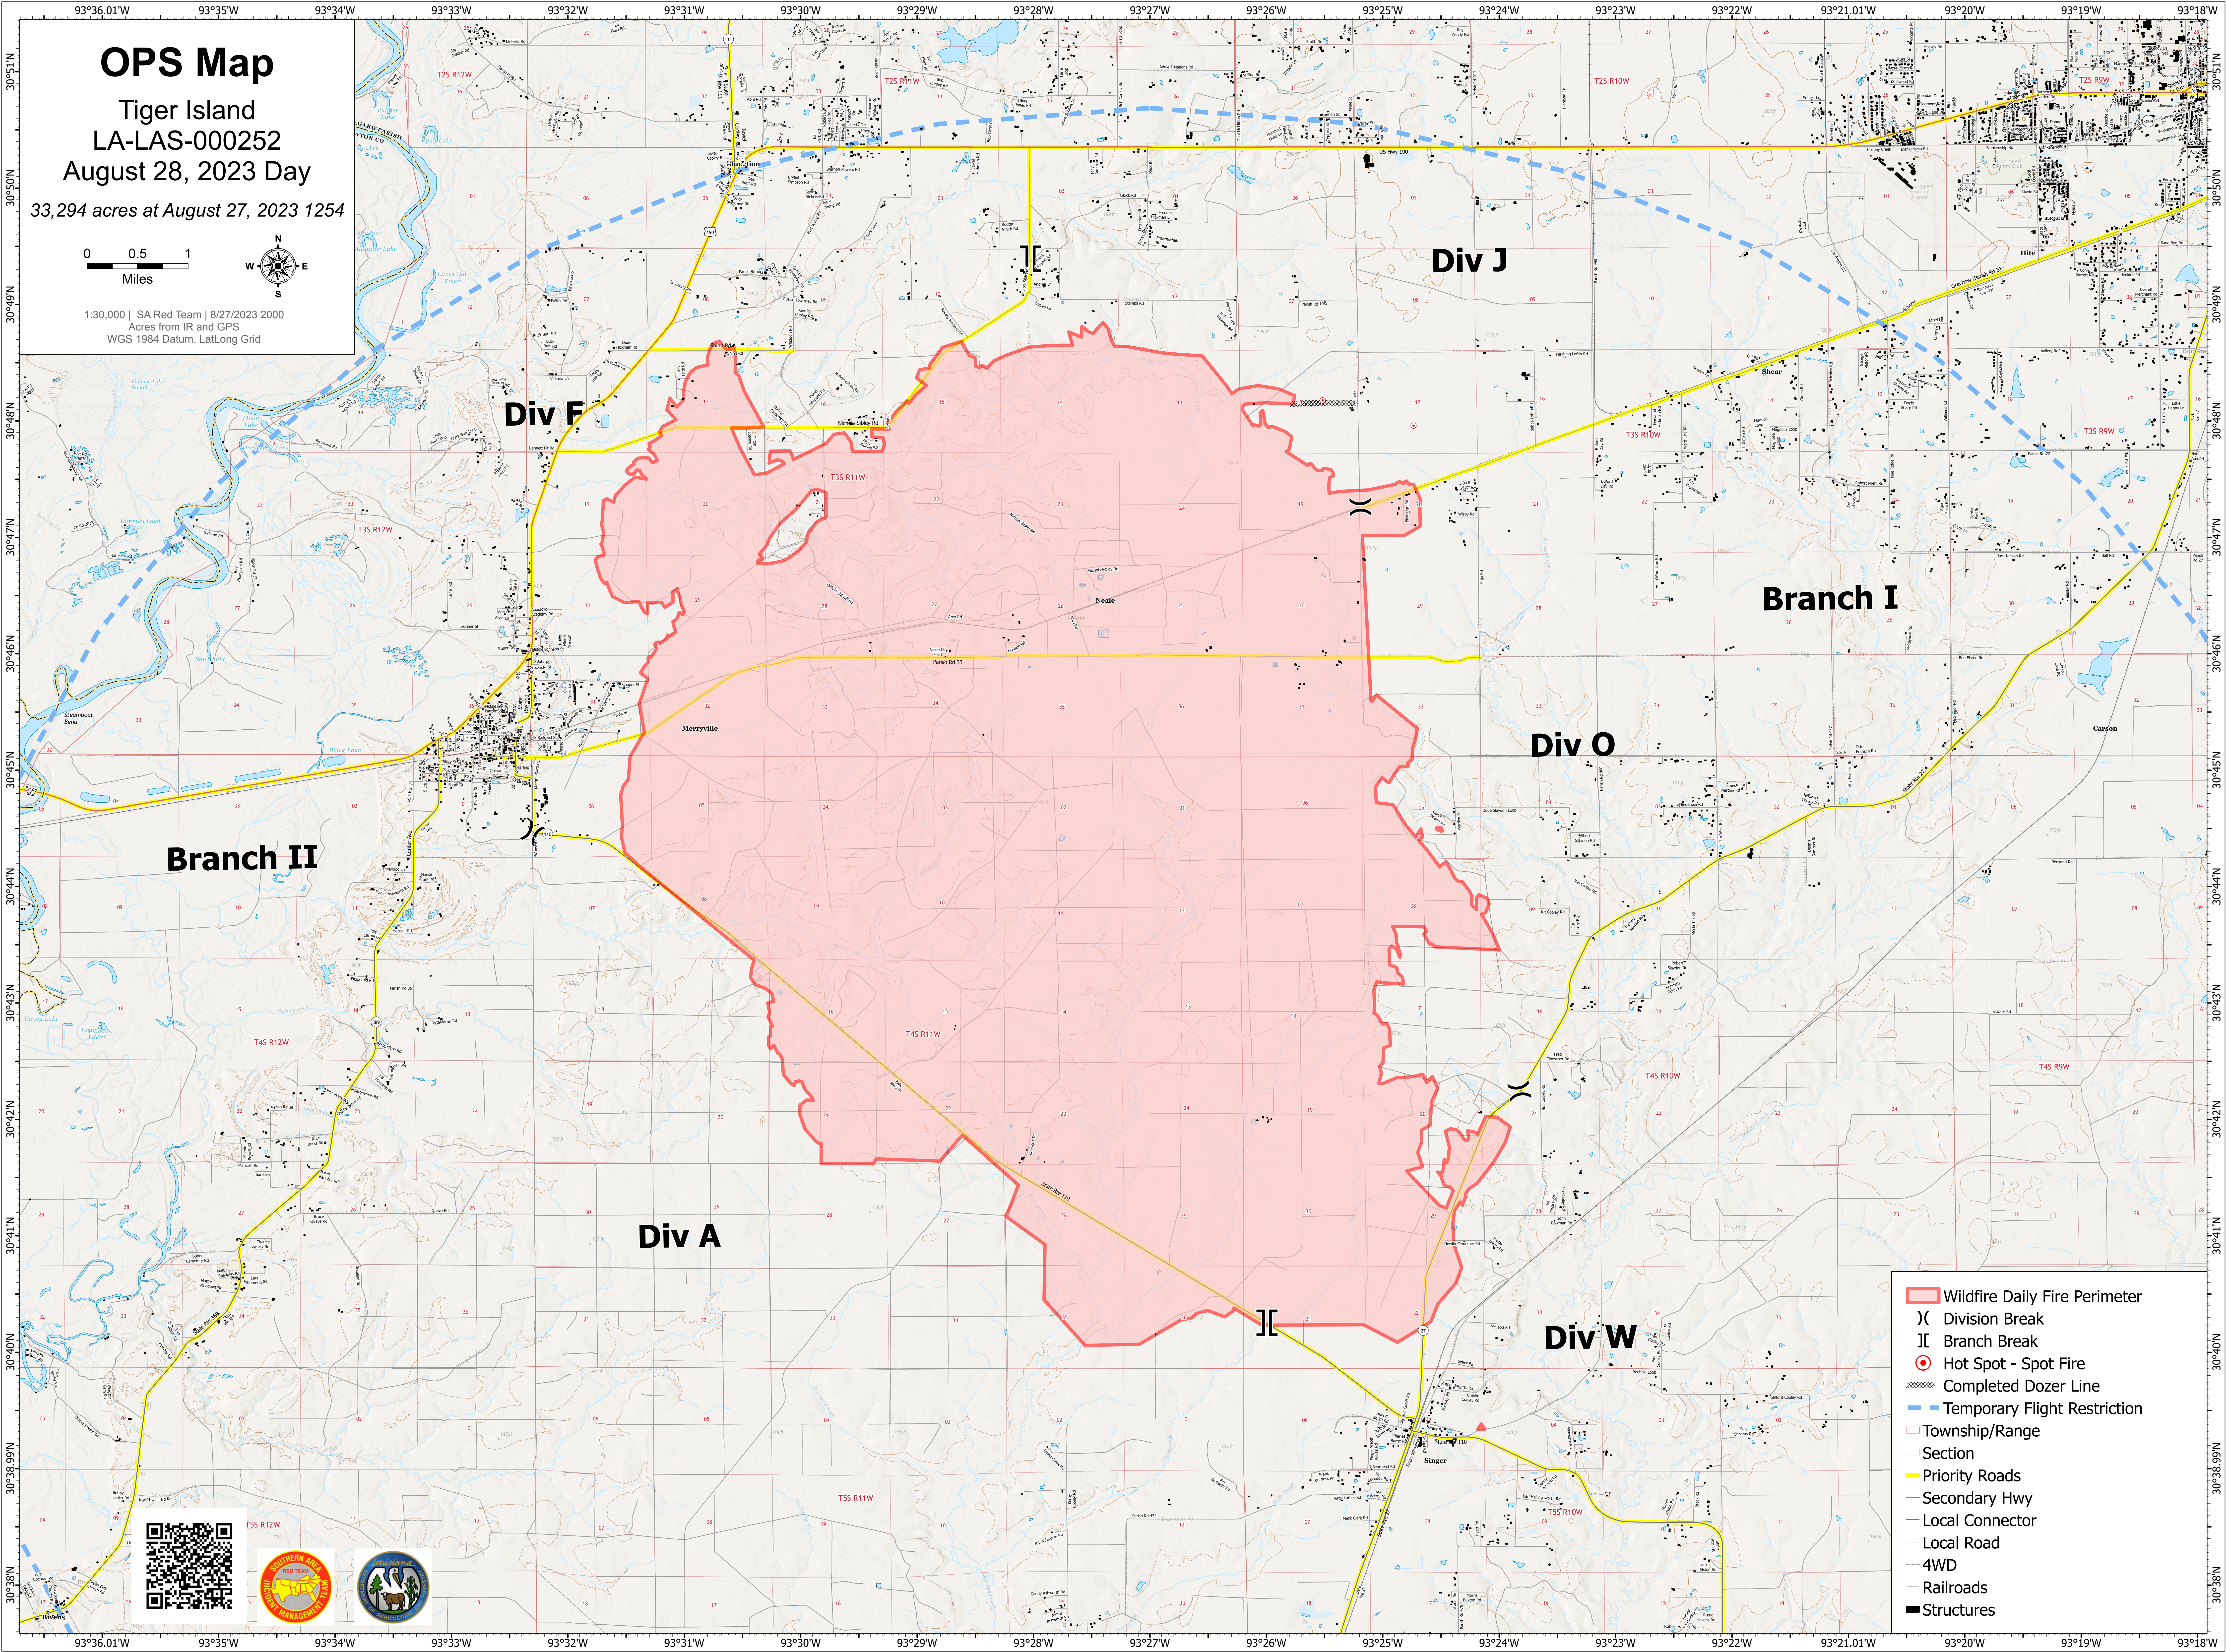

OPS Map

Tiger Island
LA-LAS-000252
August 28, 2023 Day

33,294 acres at August 27, 2023 1254

1:30,000 | SA Red Team | 8/27/2023 2000
Acres from IR and GPS
WGS 1984 Datum, Lat/Long Grid

- Wildfire Daily Fire Perimeter
- Division Break
- Branch Break
- Hot Spot - Spot Fire
- Completed Dozer Line
- Temporary Flight Restriction
- Township/Range
- Section
- Priority Roads
- Secondary Hwy
- Local Connector
- Local Road
- 4WD
- Railroads
- Structures