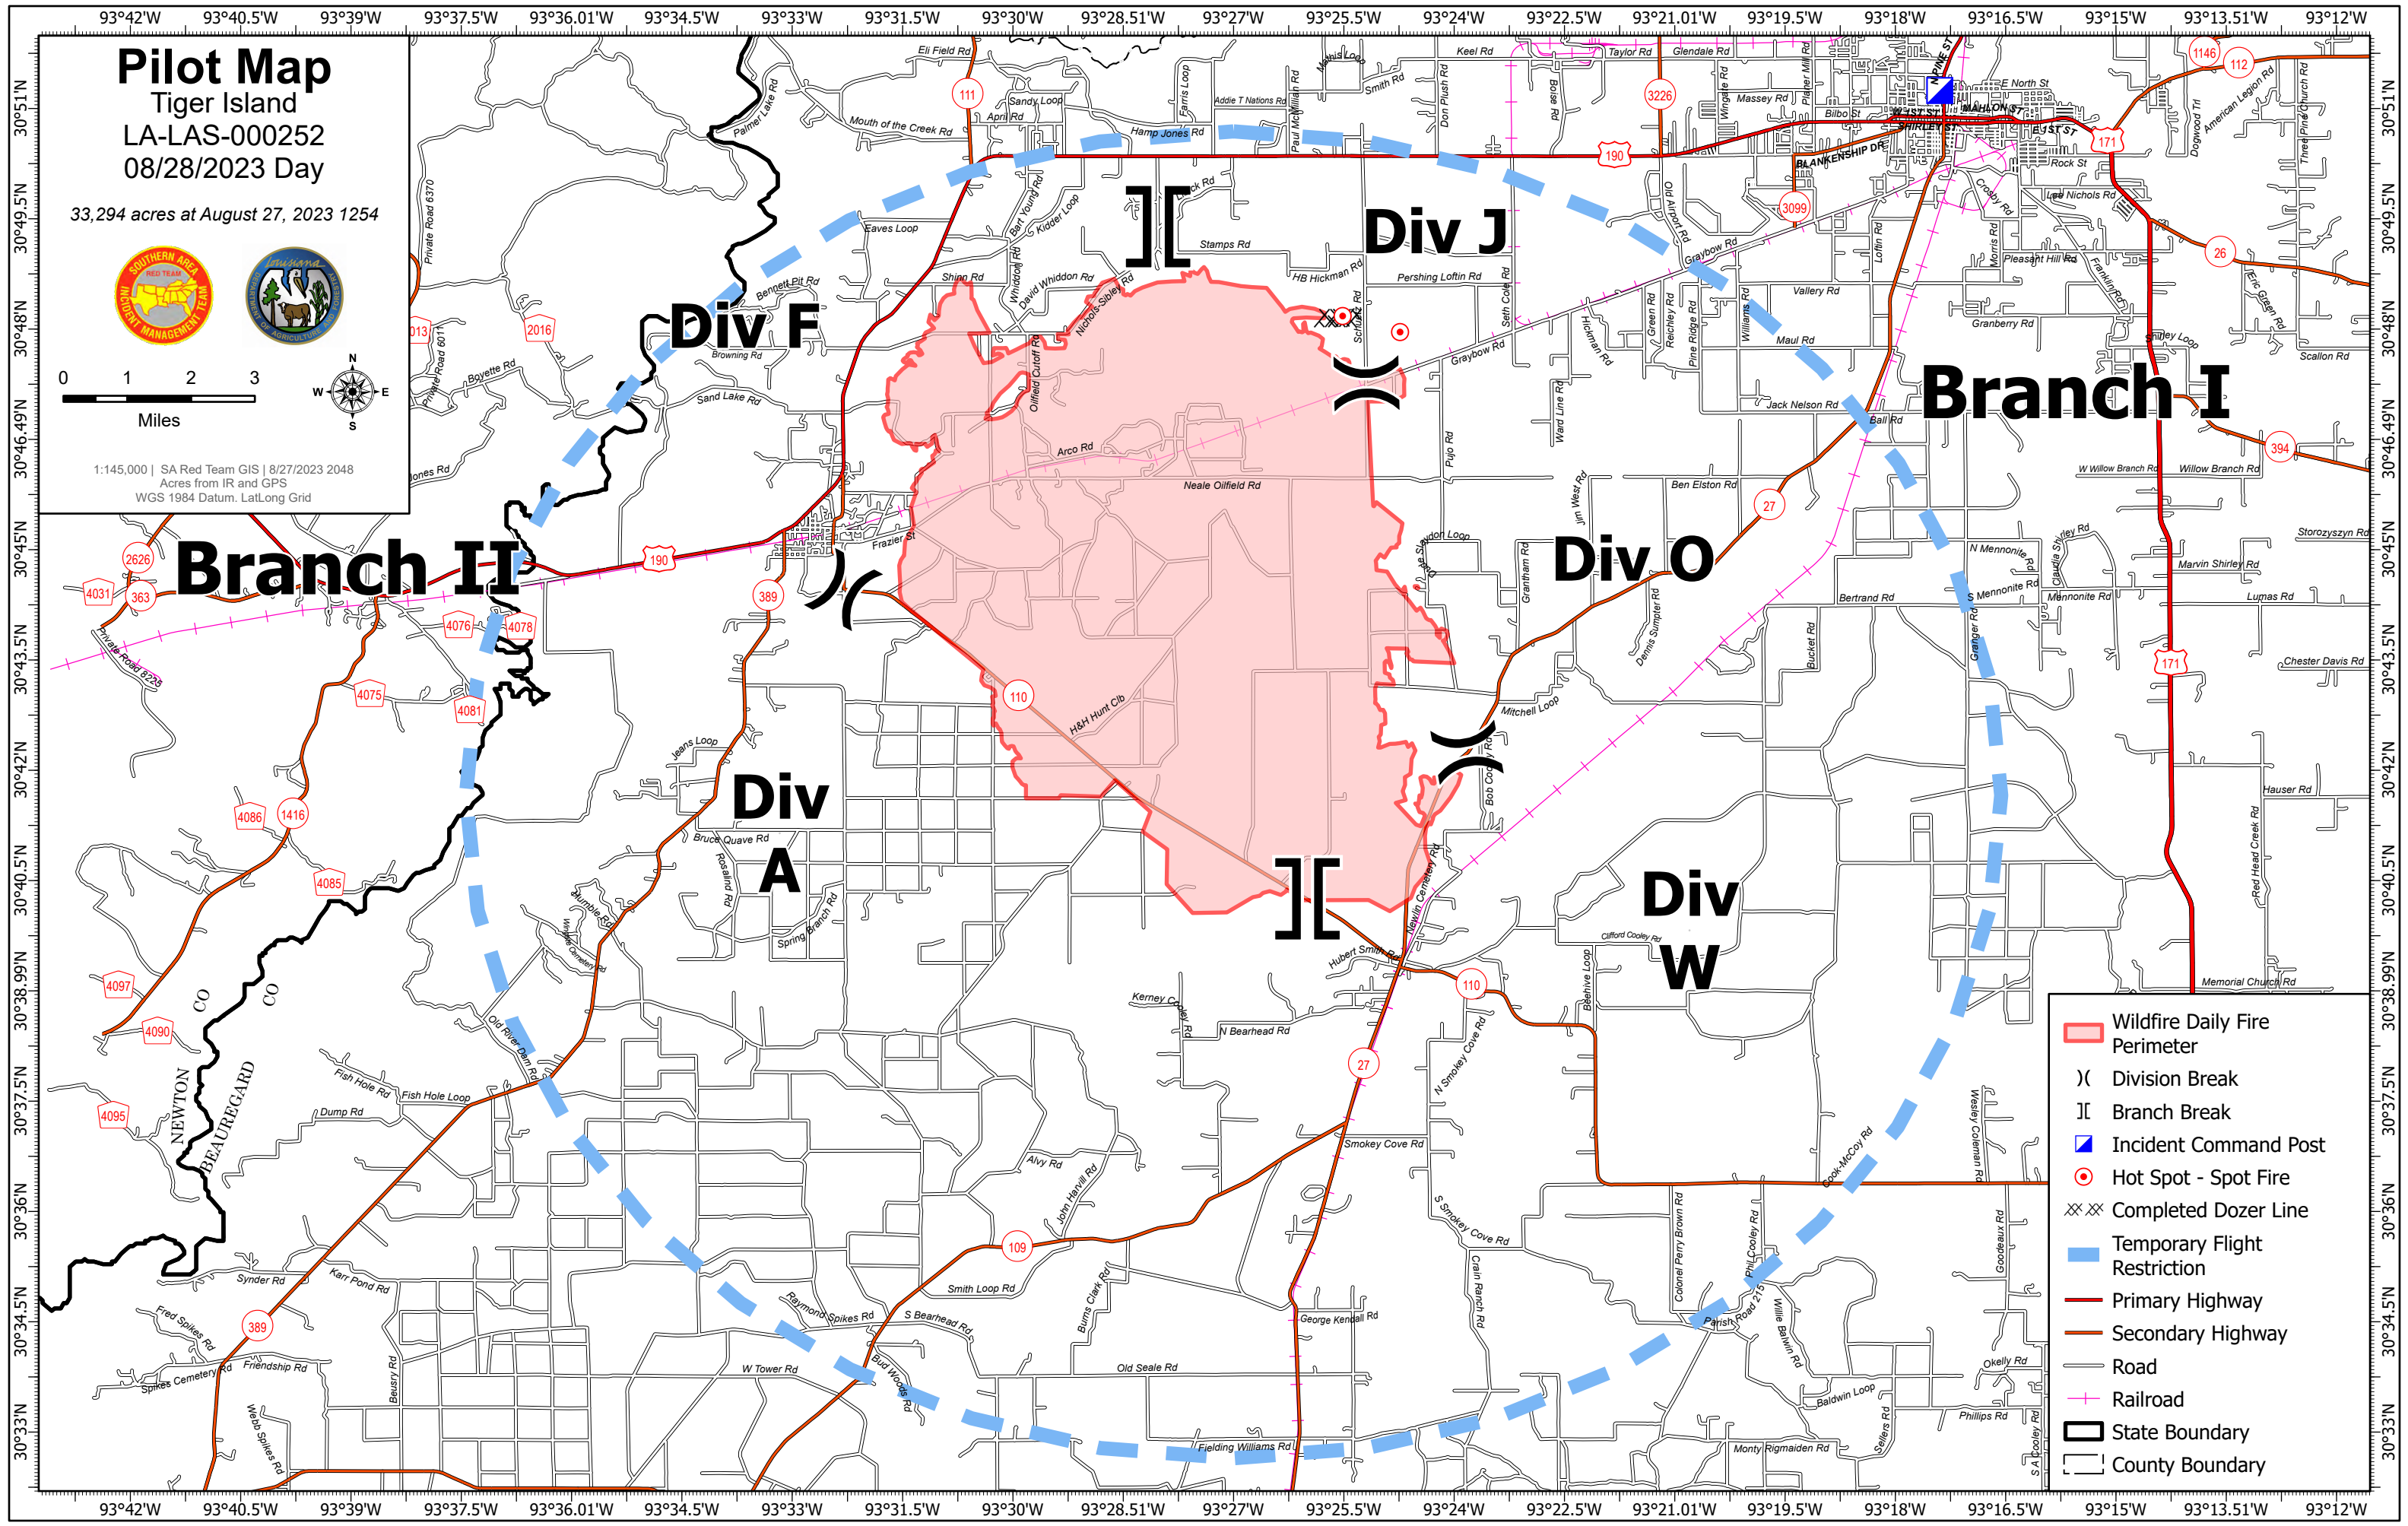

Pilot Map

Tiger Island

LA-LAS-000252
08/28/2023 Day

33,294 acres at August 27, 2023 1254

1:145,000 | SA Red Team GIS | 8/27/2023 2048
Acres from IR and GPS
WGS 1984 Datum, Lat,Long Grid

- Wildfire Daily Fire Perimeter
- Division Break
- Branch Break
- Incident Command Post
- Hot Spot - Spot Fire
- Completed Dozer Line
- Temporary Flight Restriction
- Primary Highway
- Secondary Highway
- Road
- Railroad
- State Boundary
- County Boundary