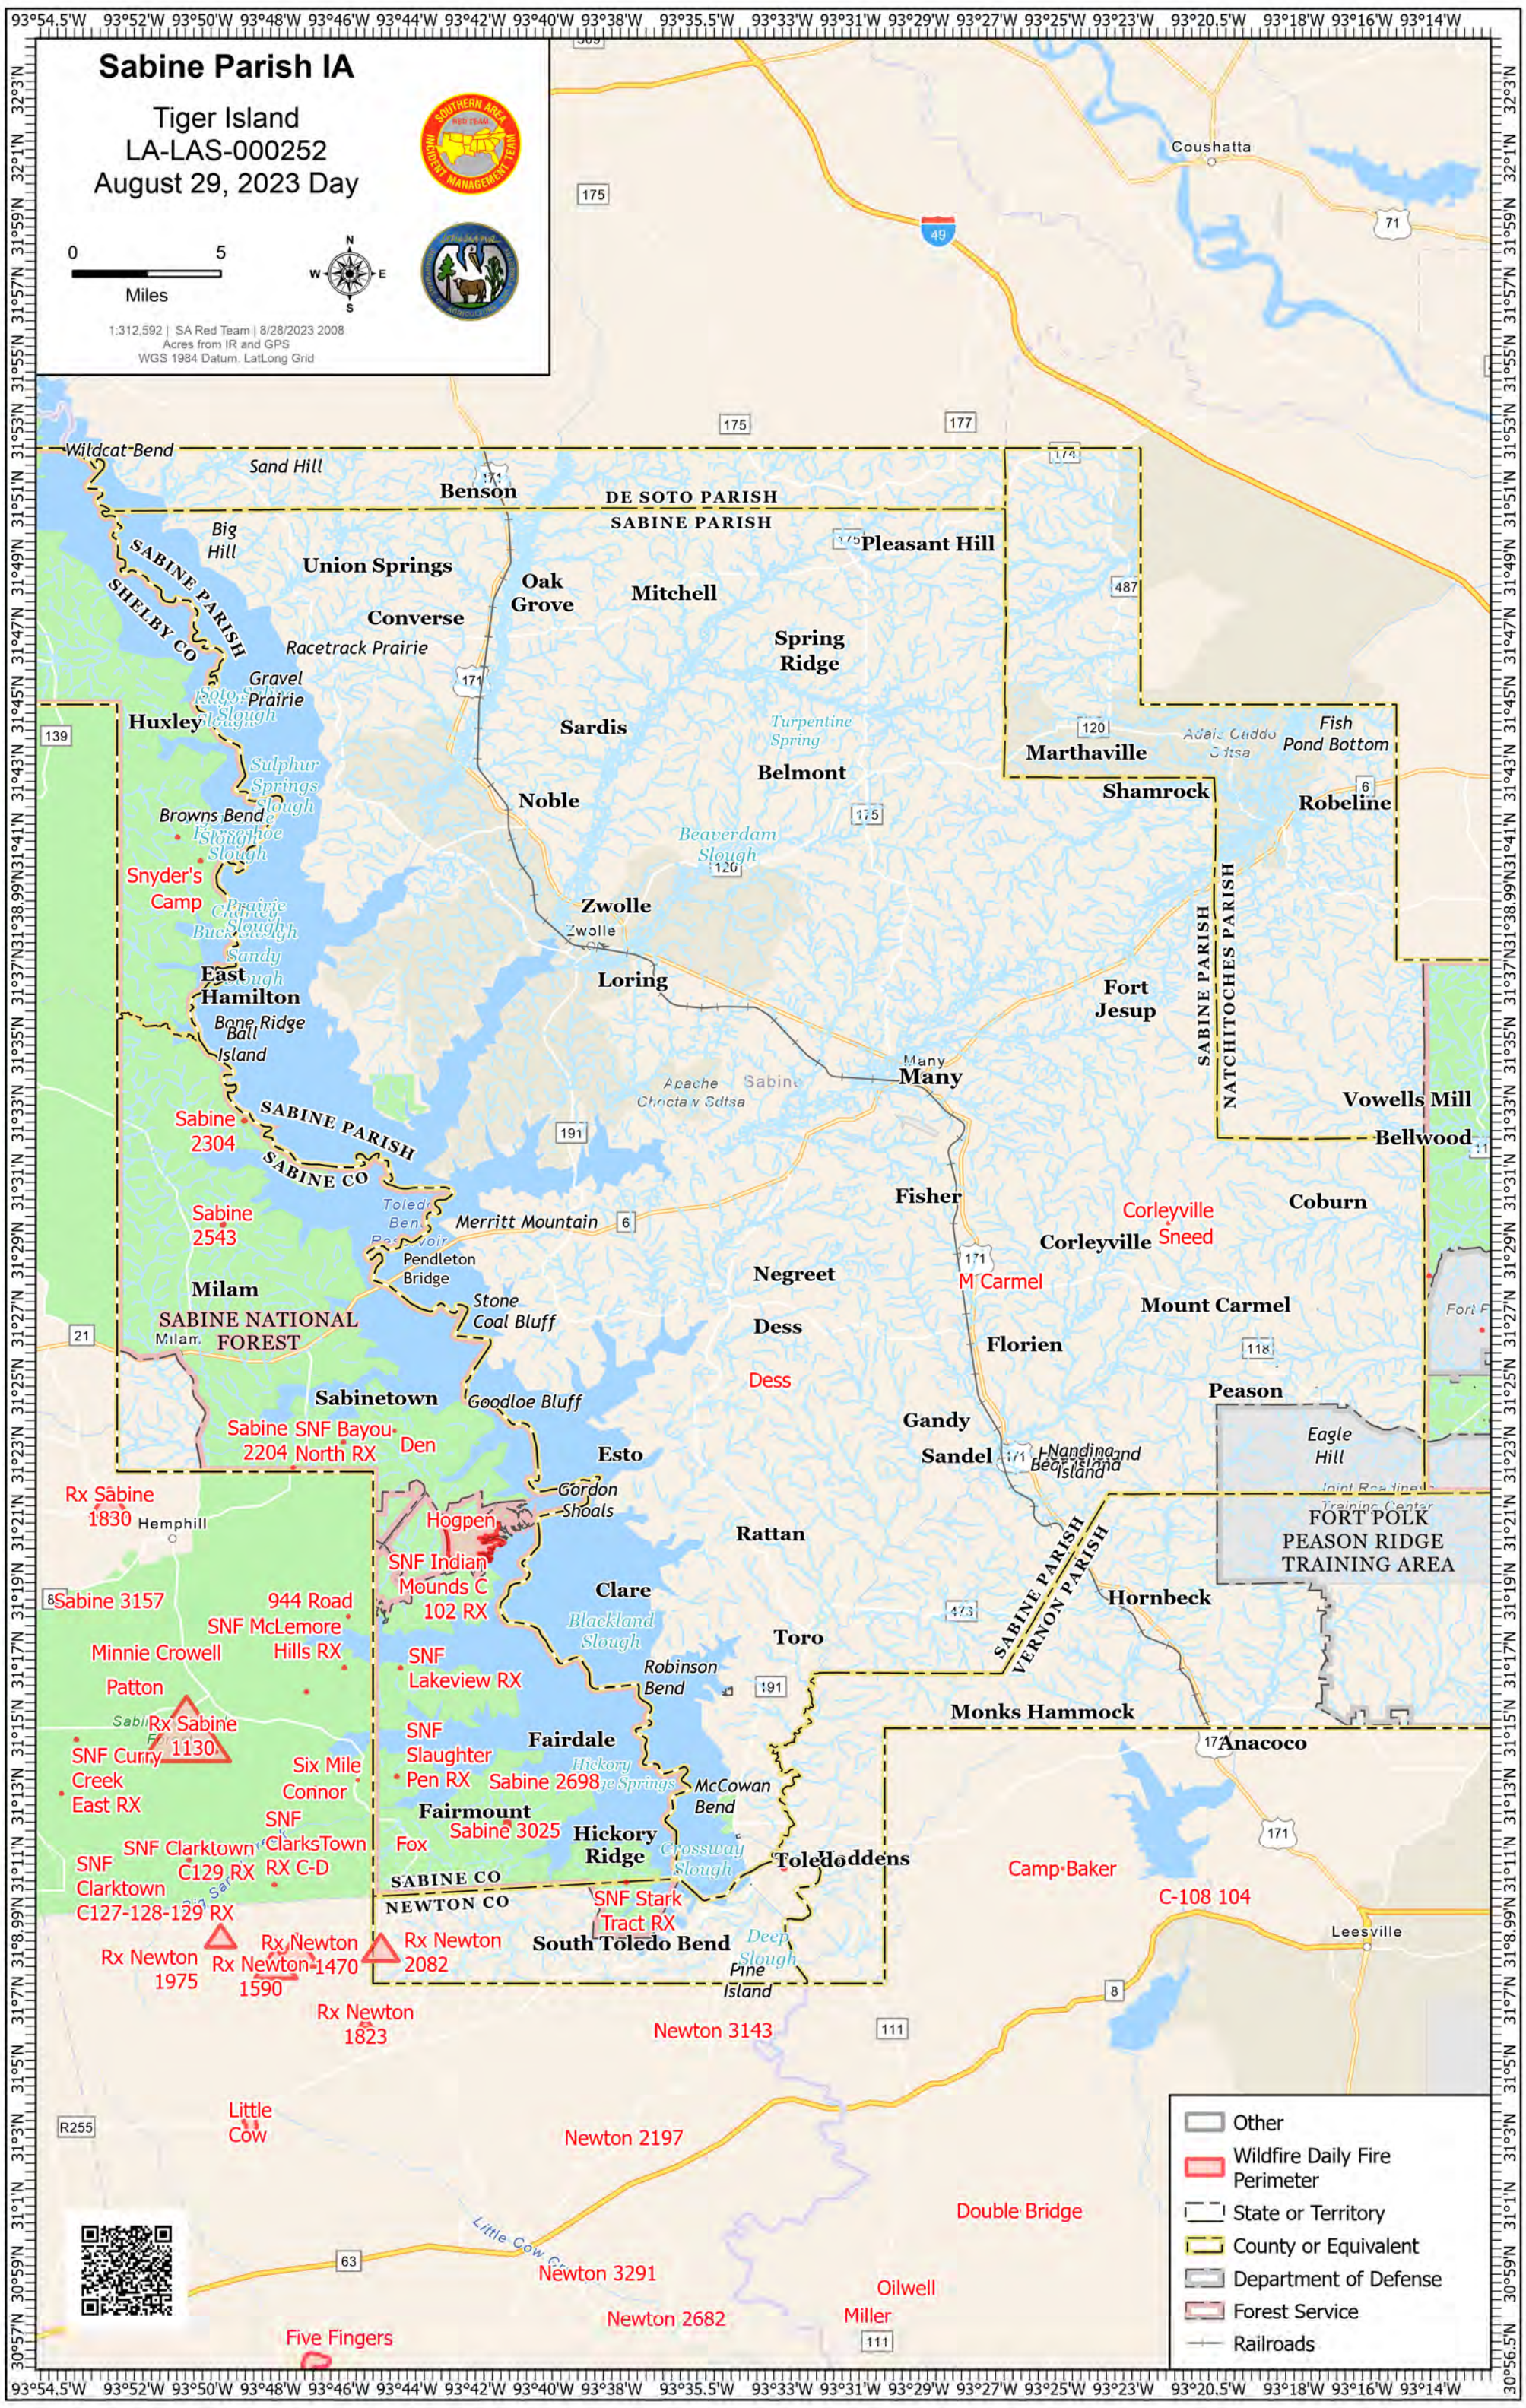

Sabine Parish IA

Tiger Island
LA-LAS-000252
August 29, 2023 Day

1:312,592 | SA Red Team | 8/28/2023 2008
Acres from IR and GPS
WGS 1984 Datum, Lat,Long Grid

- Other
- Wildfire Daily Fire Perimeter
- State or Territory
- County or Equivalent
- Department of Defense
- Forest Service
- Railroads