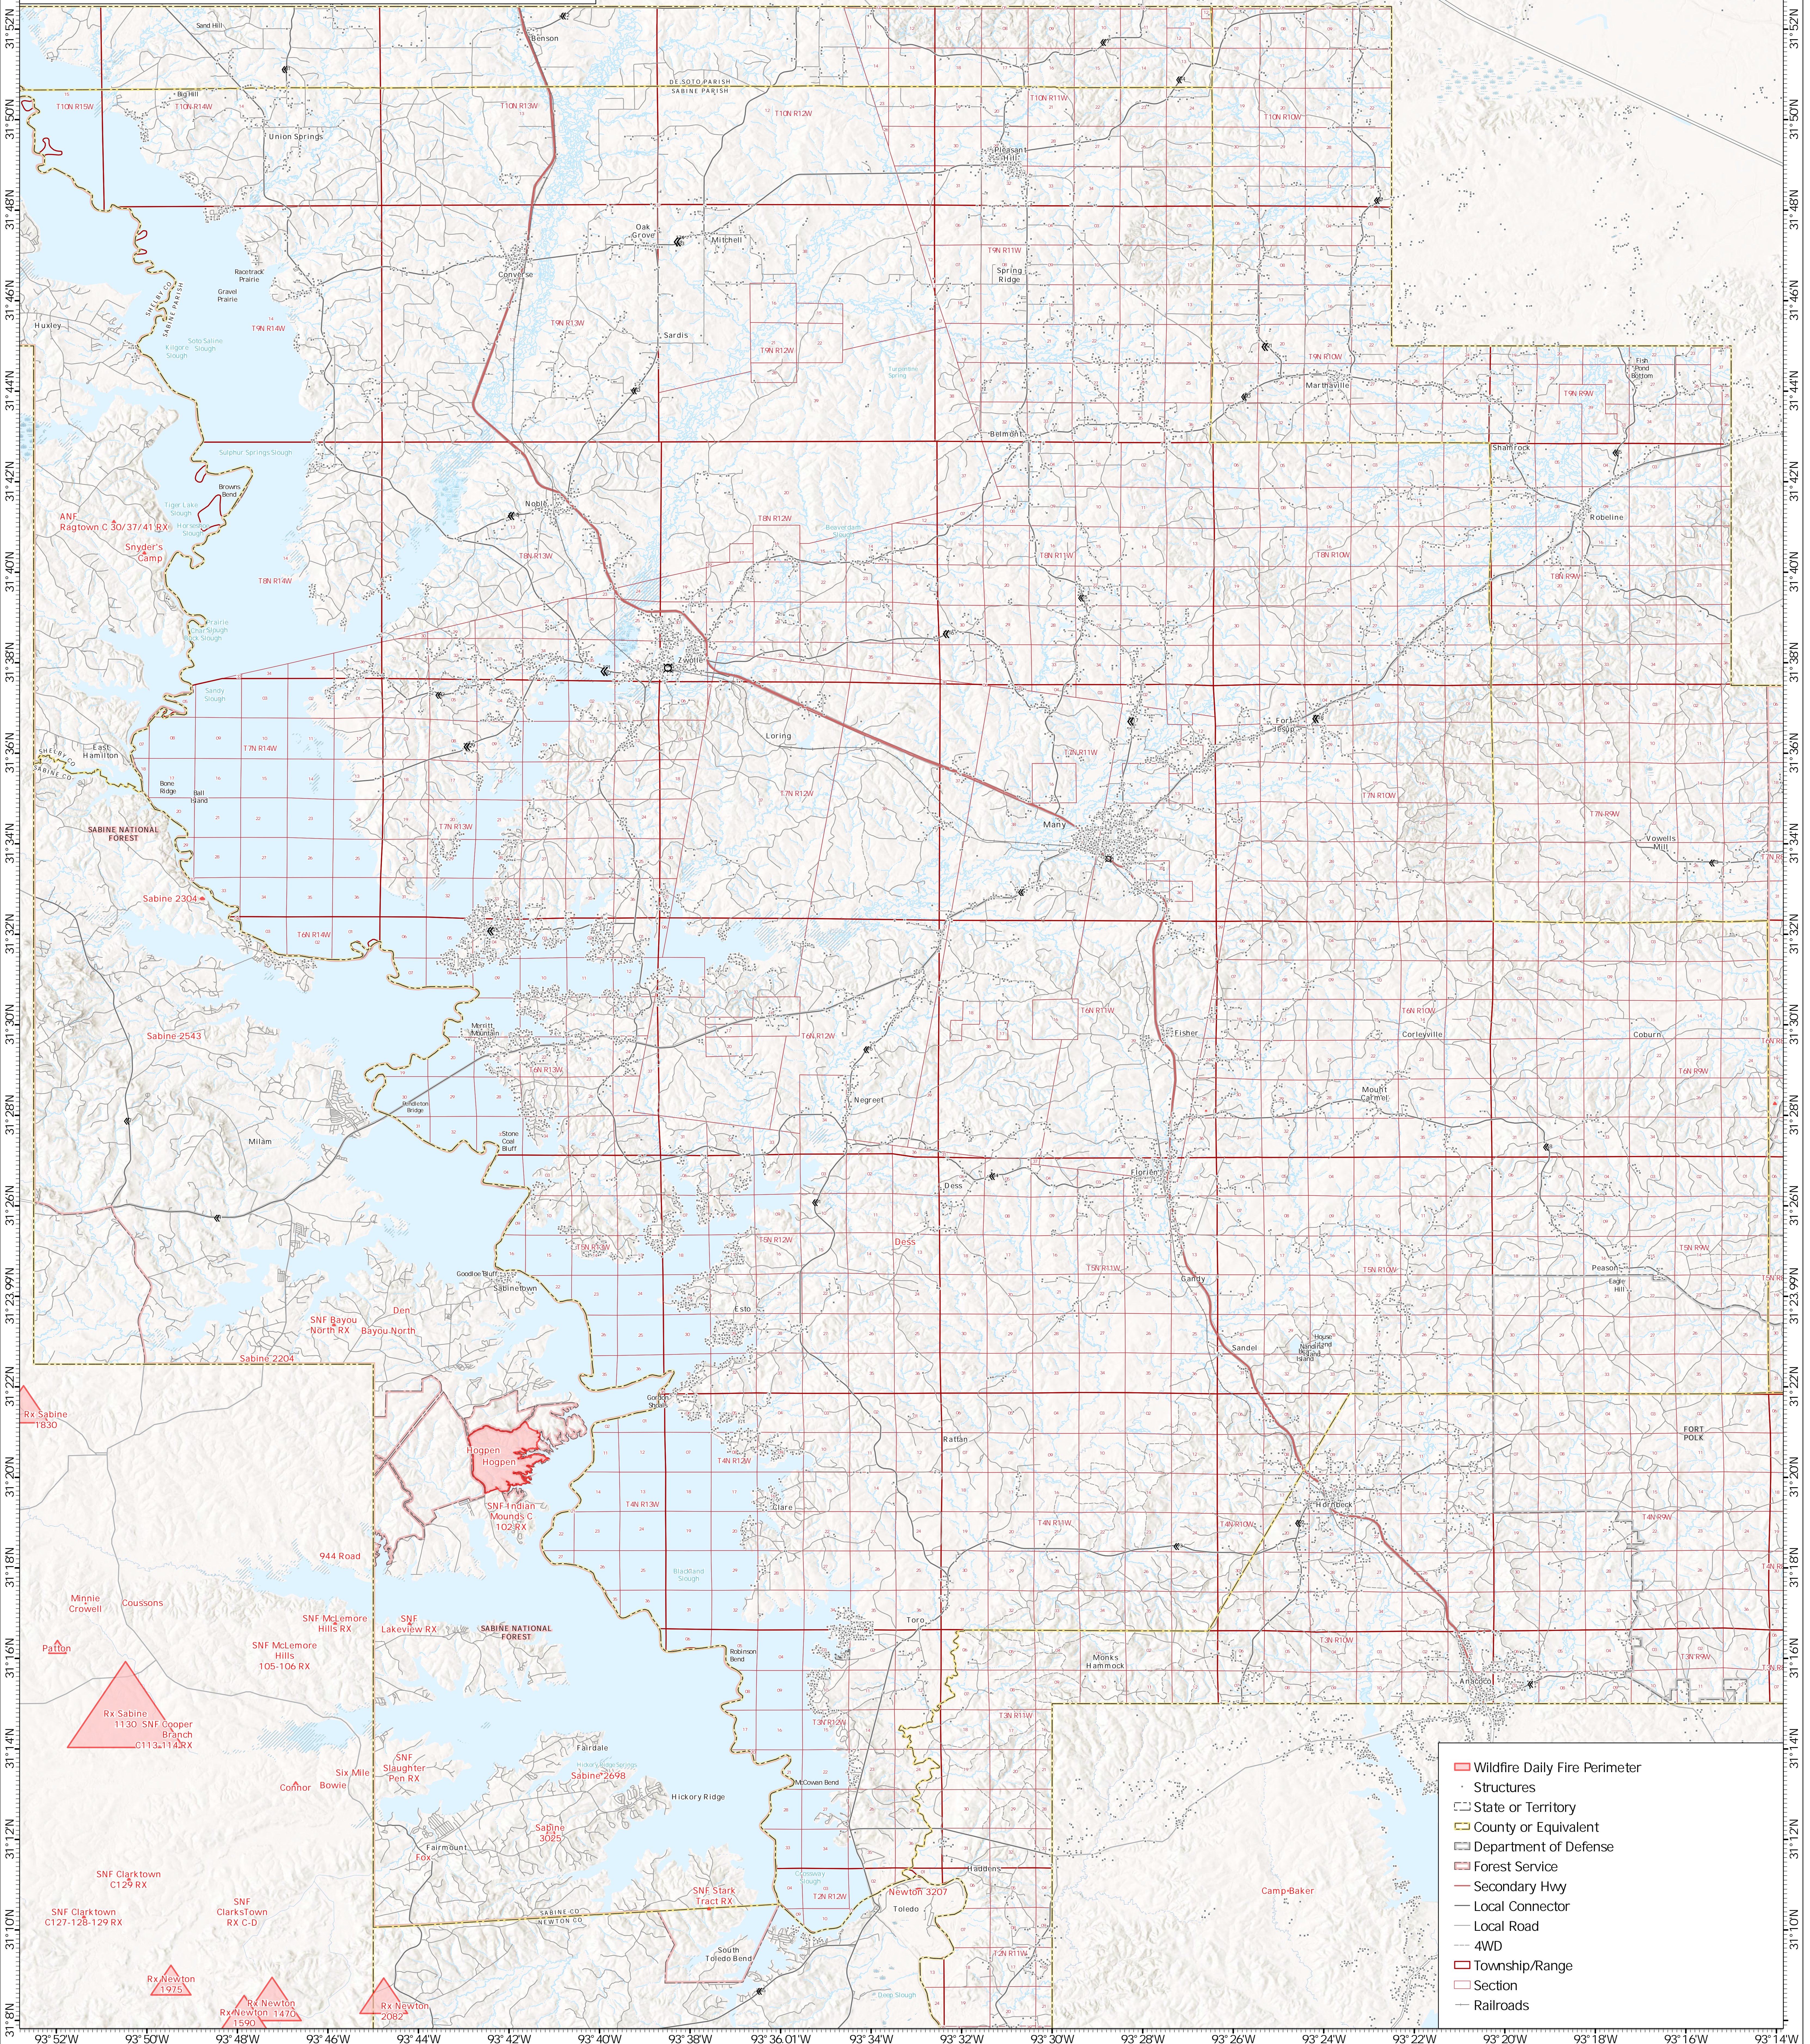

Sabine Parish IA

Tiger Island
LA-LAS-000252
August 29, 2023 Day

1:84,330 | SA Red Team | 8/28/2023 2019
Acres from IR and GPS
WGS 1984 Datum, LatLong Grid

- Wildfire Daily Fire Perimeter
- Structures
- State or Territory
- County or Equivalent
- Department of Defense
- Forest Service
- Secondary Hwy
- Local Connector
- Local Road
- 4WD
- Township/Range
- Section
- Railroads