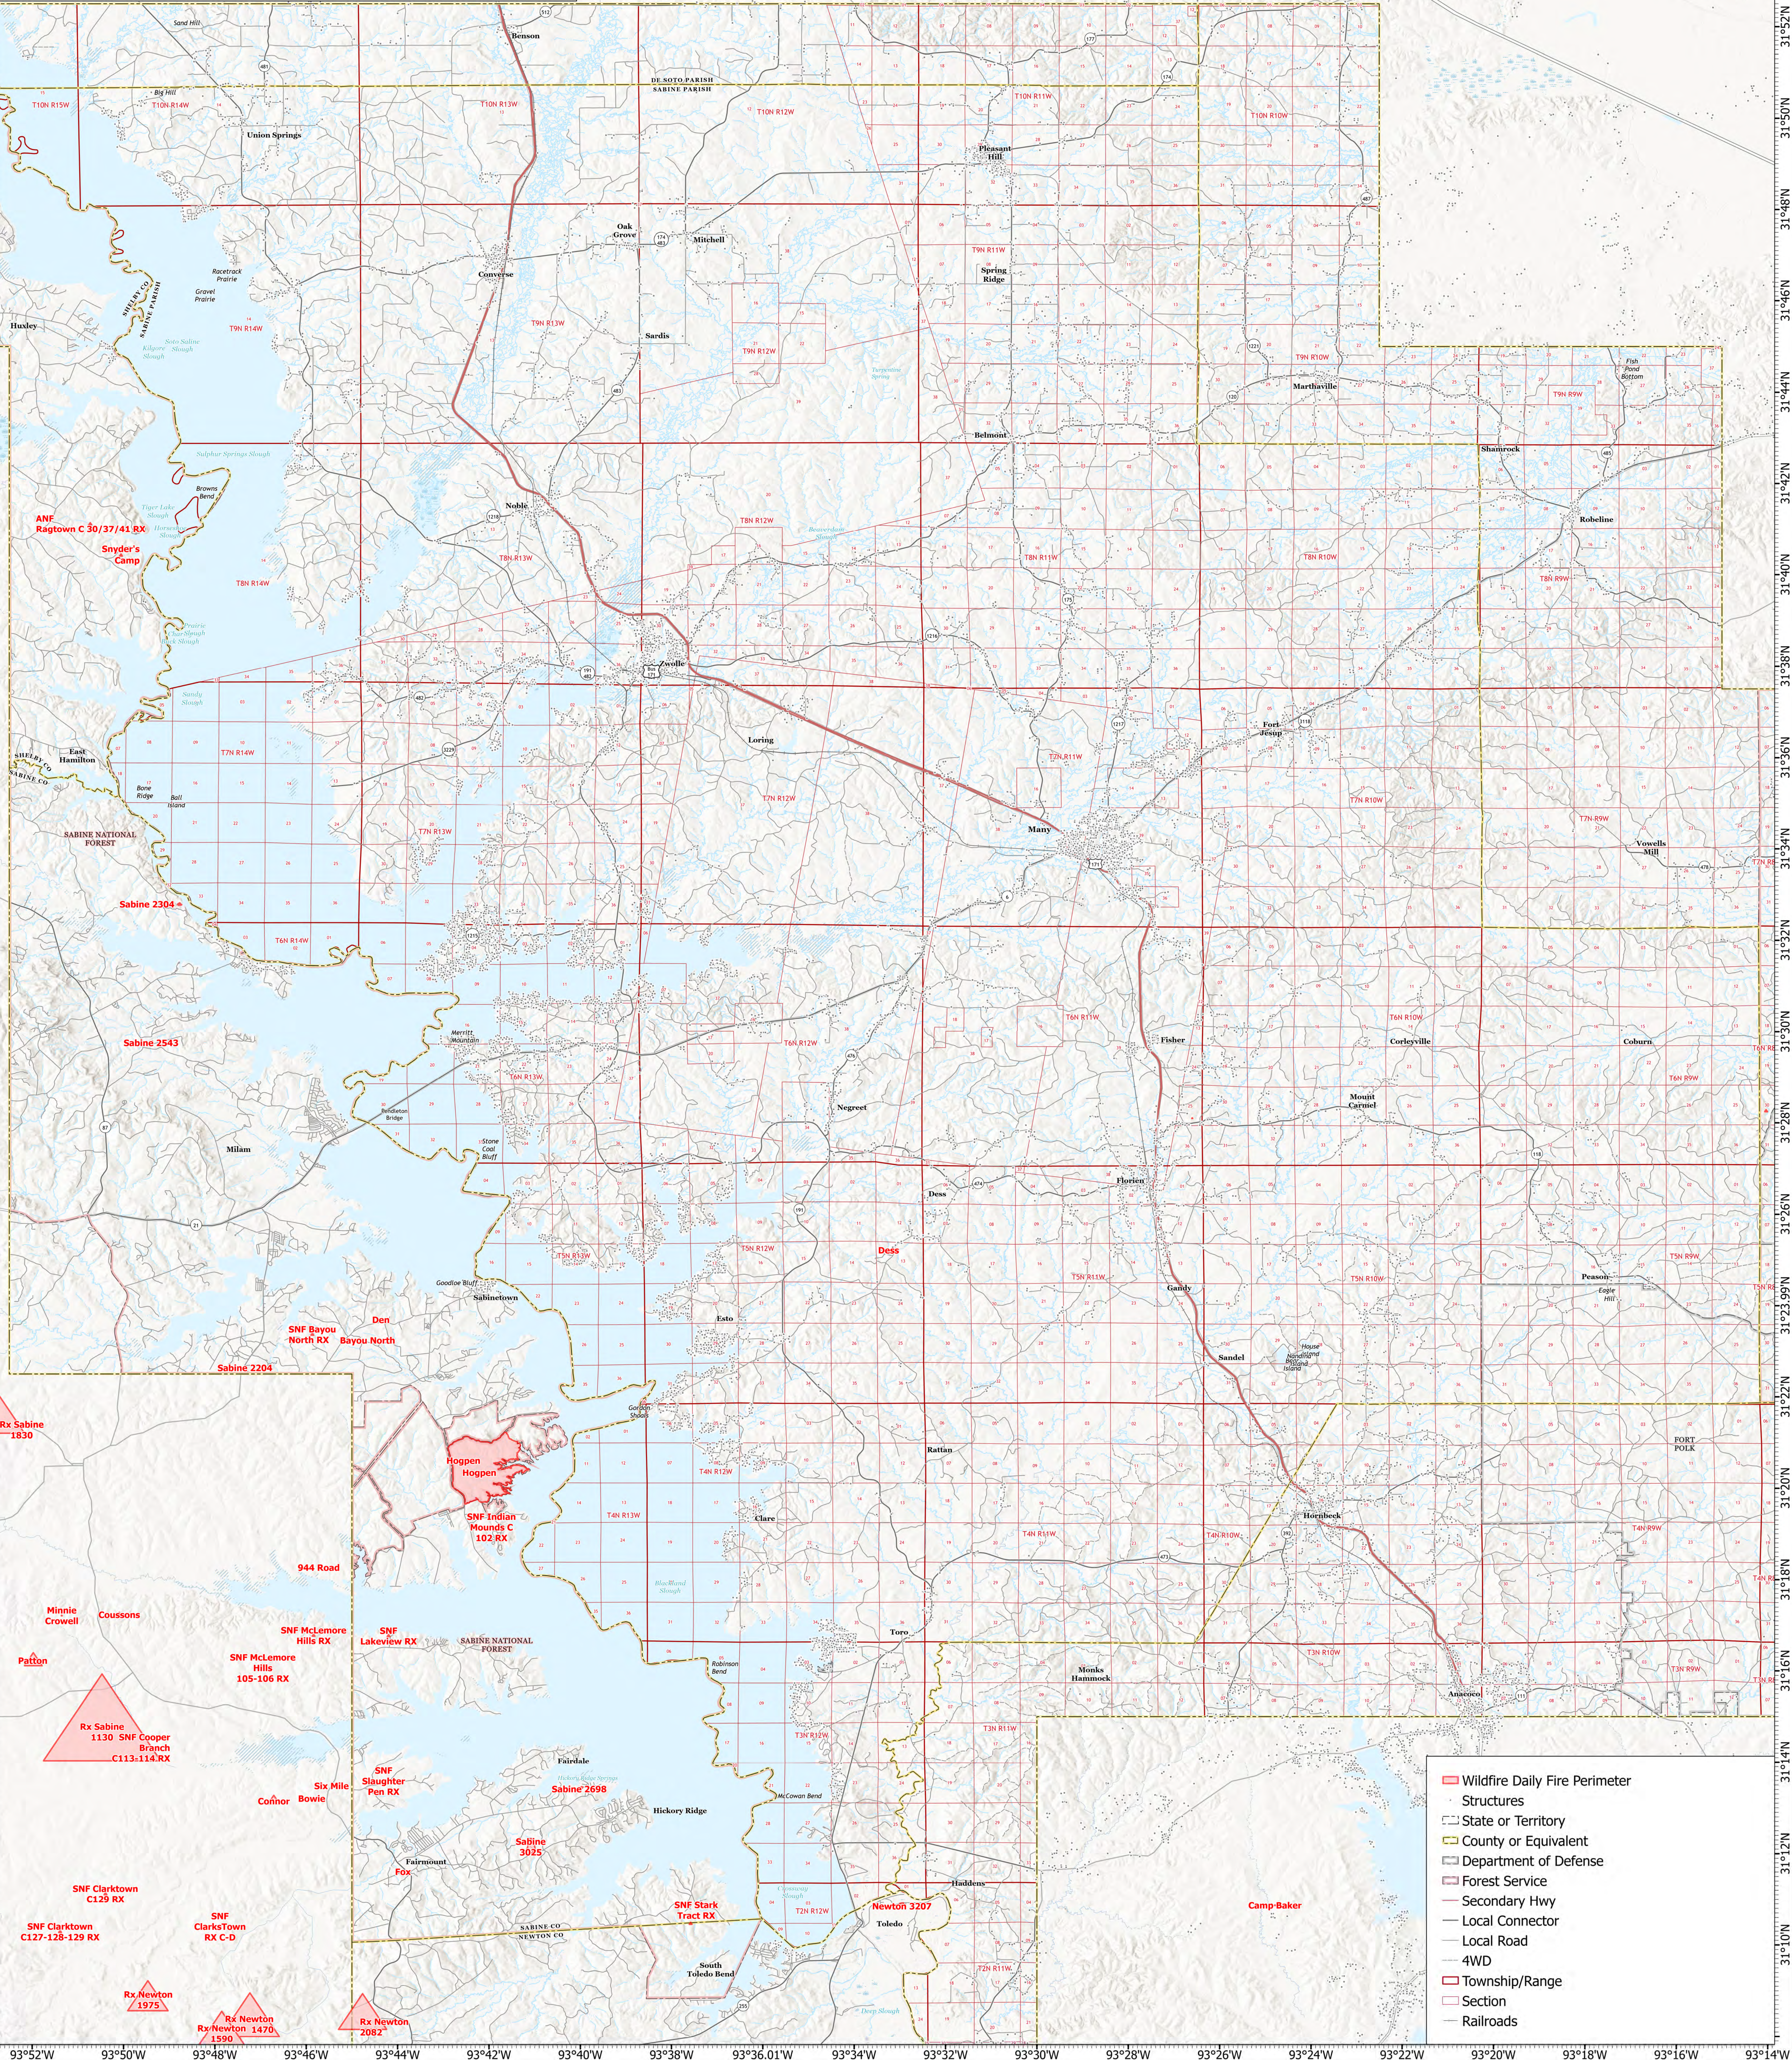

93°52'W 93°50'W 93°48'W 93°46'W 93°44'W 93°42'W 93°40'W 93°38'W 93°36.01'W 93°34'W 93°32'W 93°30'W 93°28'W 93°26'W 93°24'W 93°22'W 93°20'W 93°18'W 93°16'W 93°14'W

Sabine Parish IA

Tiger Island
LA-LAS-000252
August 29, 2023 Day

1:84,330 | SA Red Team | 8/28/2023 2014
Acres from IR and GPS
WGS 1984 Datum. LatLong Grid

- ▬ Wildfire Daily Fire Perimeter
- Structures
- State or Territory
- County or Equivalent
- Department of Defense
- Forest Service
- Secondary Hwy
- Local Connector
- Local Road
- 4WD
- Township/Range
- Section
- Railroads