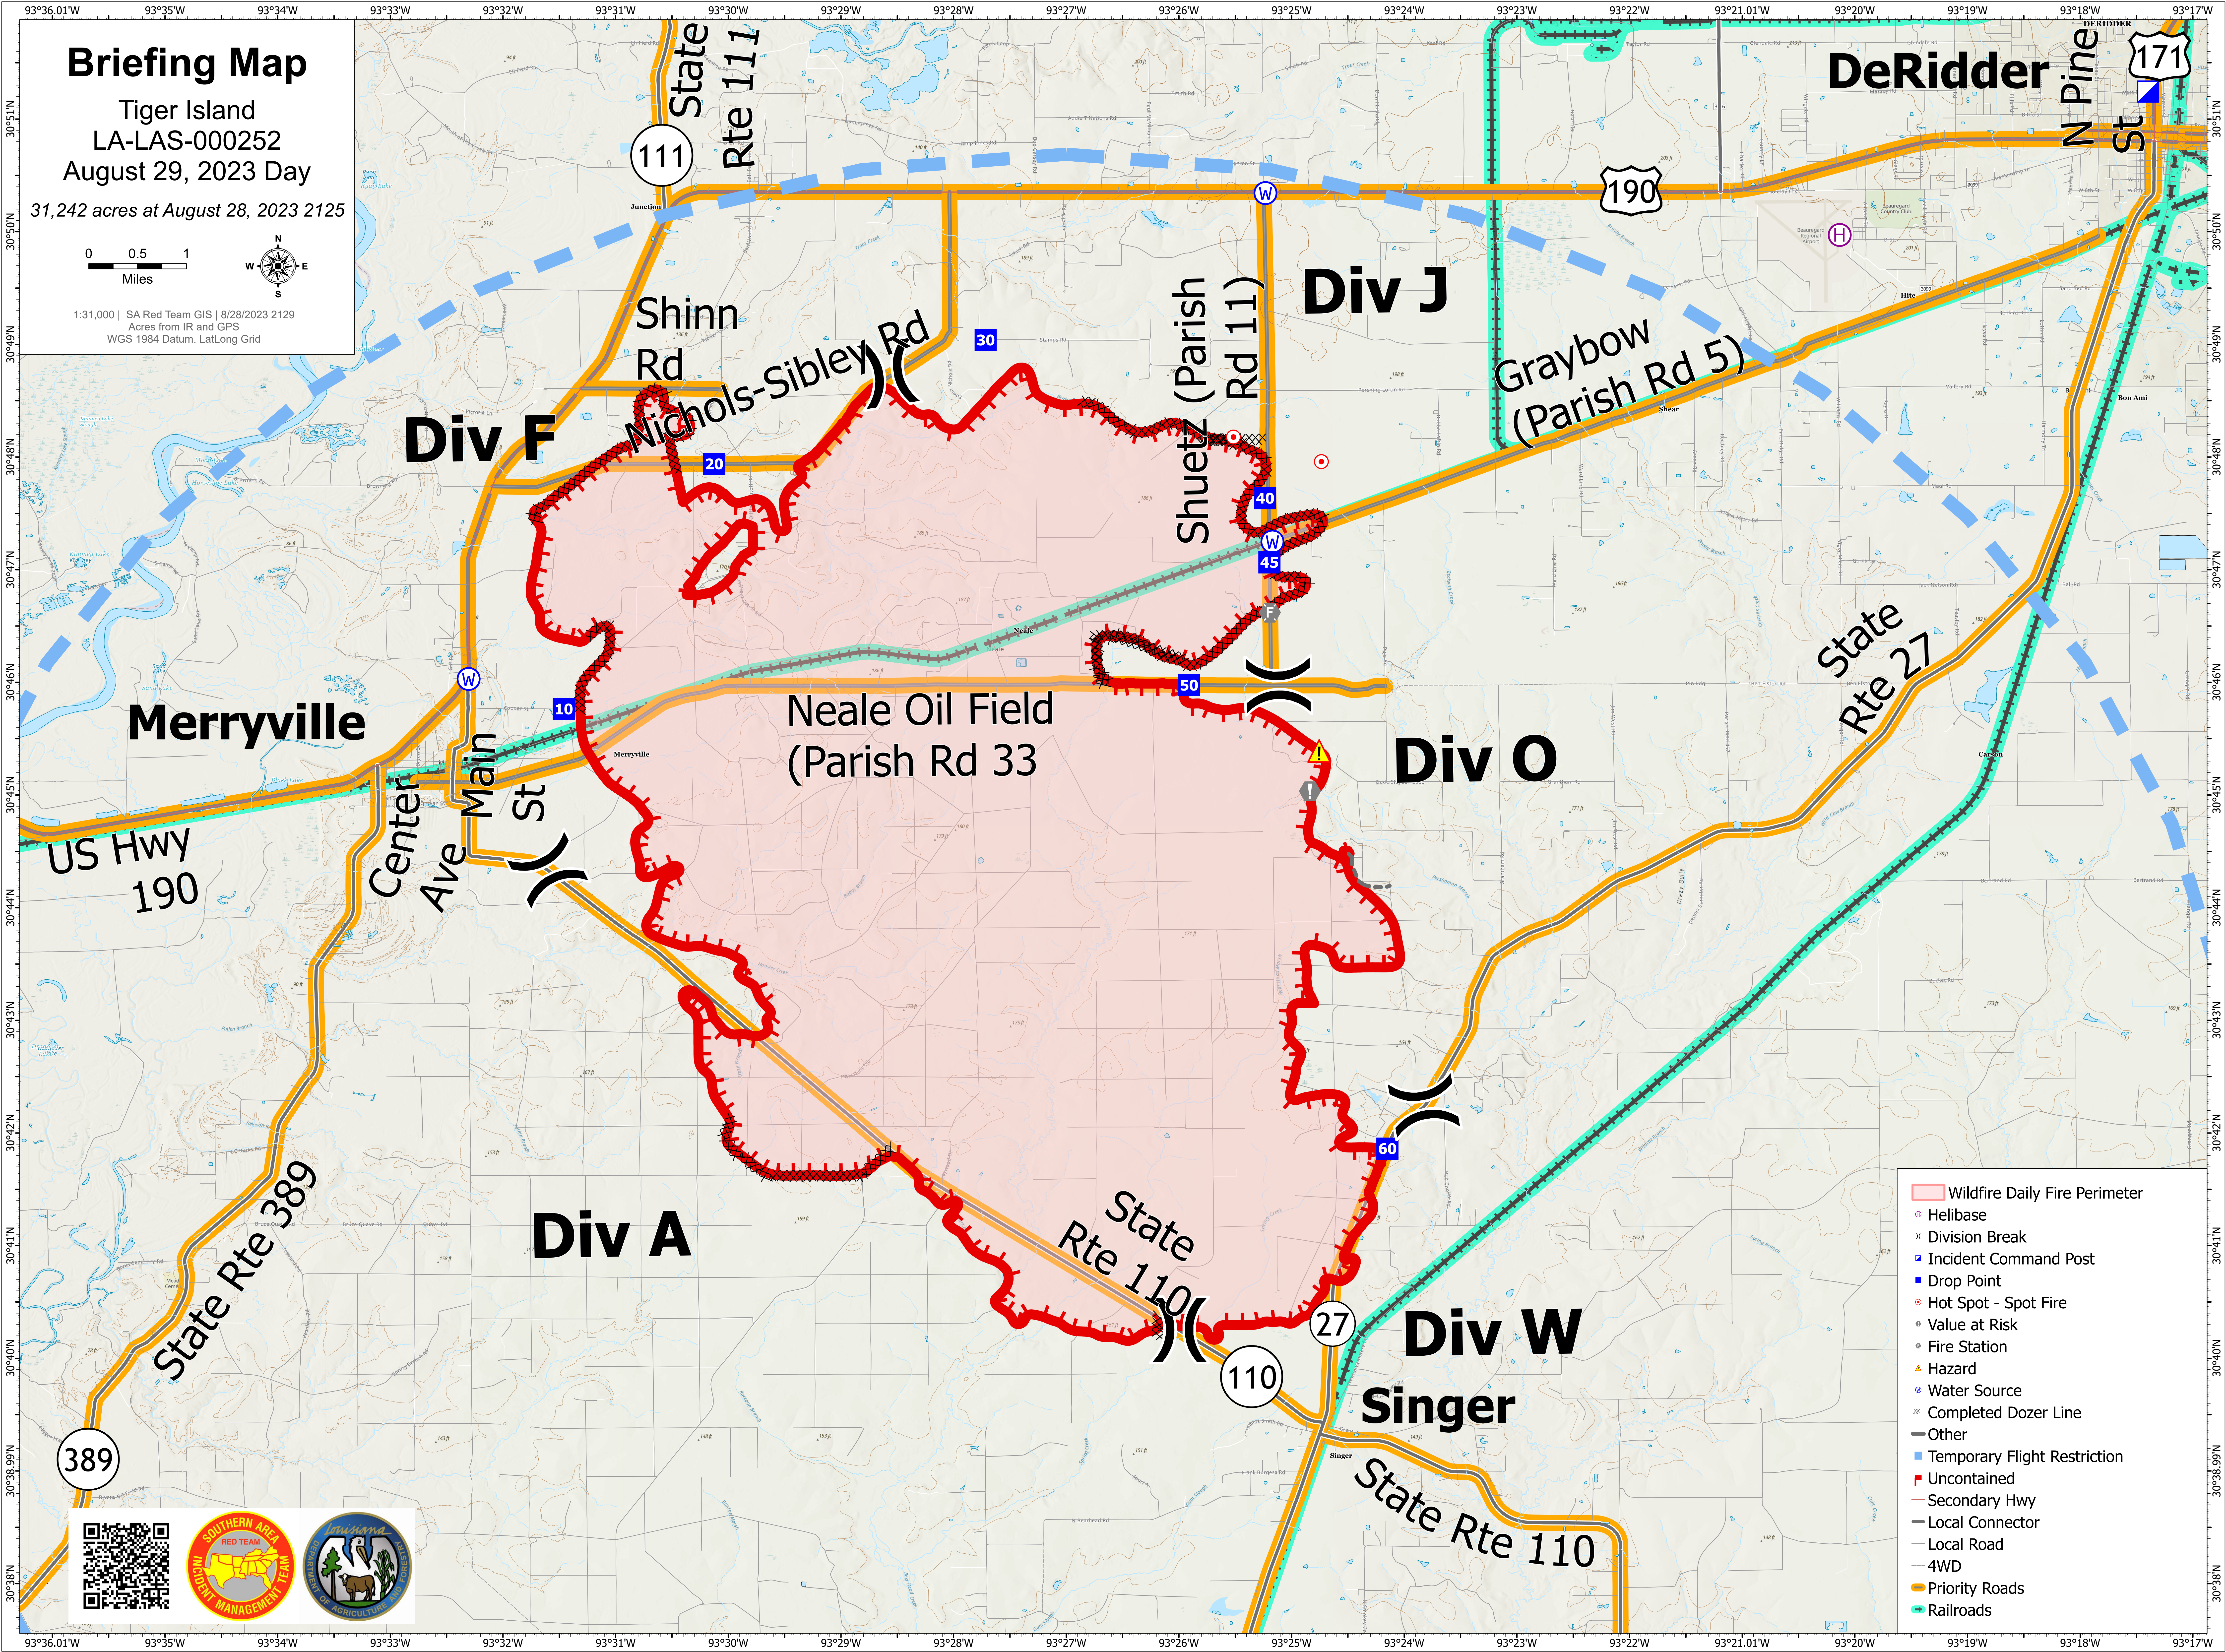

# Briefing Map

Tiger Island  
LA-LAS-000252  
August 29, 2023 Day

31,242 acres at August 28, 2023 2125

1:31,000 | SA Red Team GIS | 8/28/2023 2129  
Acres from IR and GPS  
WGS 1984 Datum, Lat/Long Grid

- Wildfire Daily Fire Perimeter
- Helibase
- Division Break
- Incident Command Post
- Drop Point
- Hot Spot - Spot Fire
- Value at Risk
- Fire Station
- Hazard
- Water Source
- Completed Dozer Line
- Other
- Temporary Flight Restriction
- Uncontained
- Secondary Hwy
- Local Connector
- Local Road
- 4WD
- Priority Roads
- Railroads