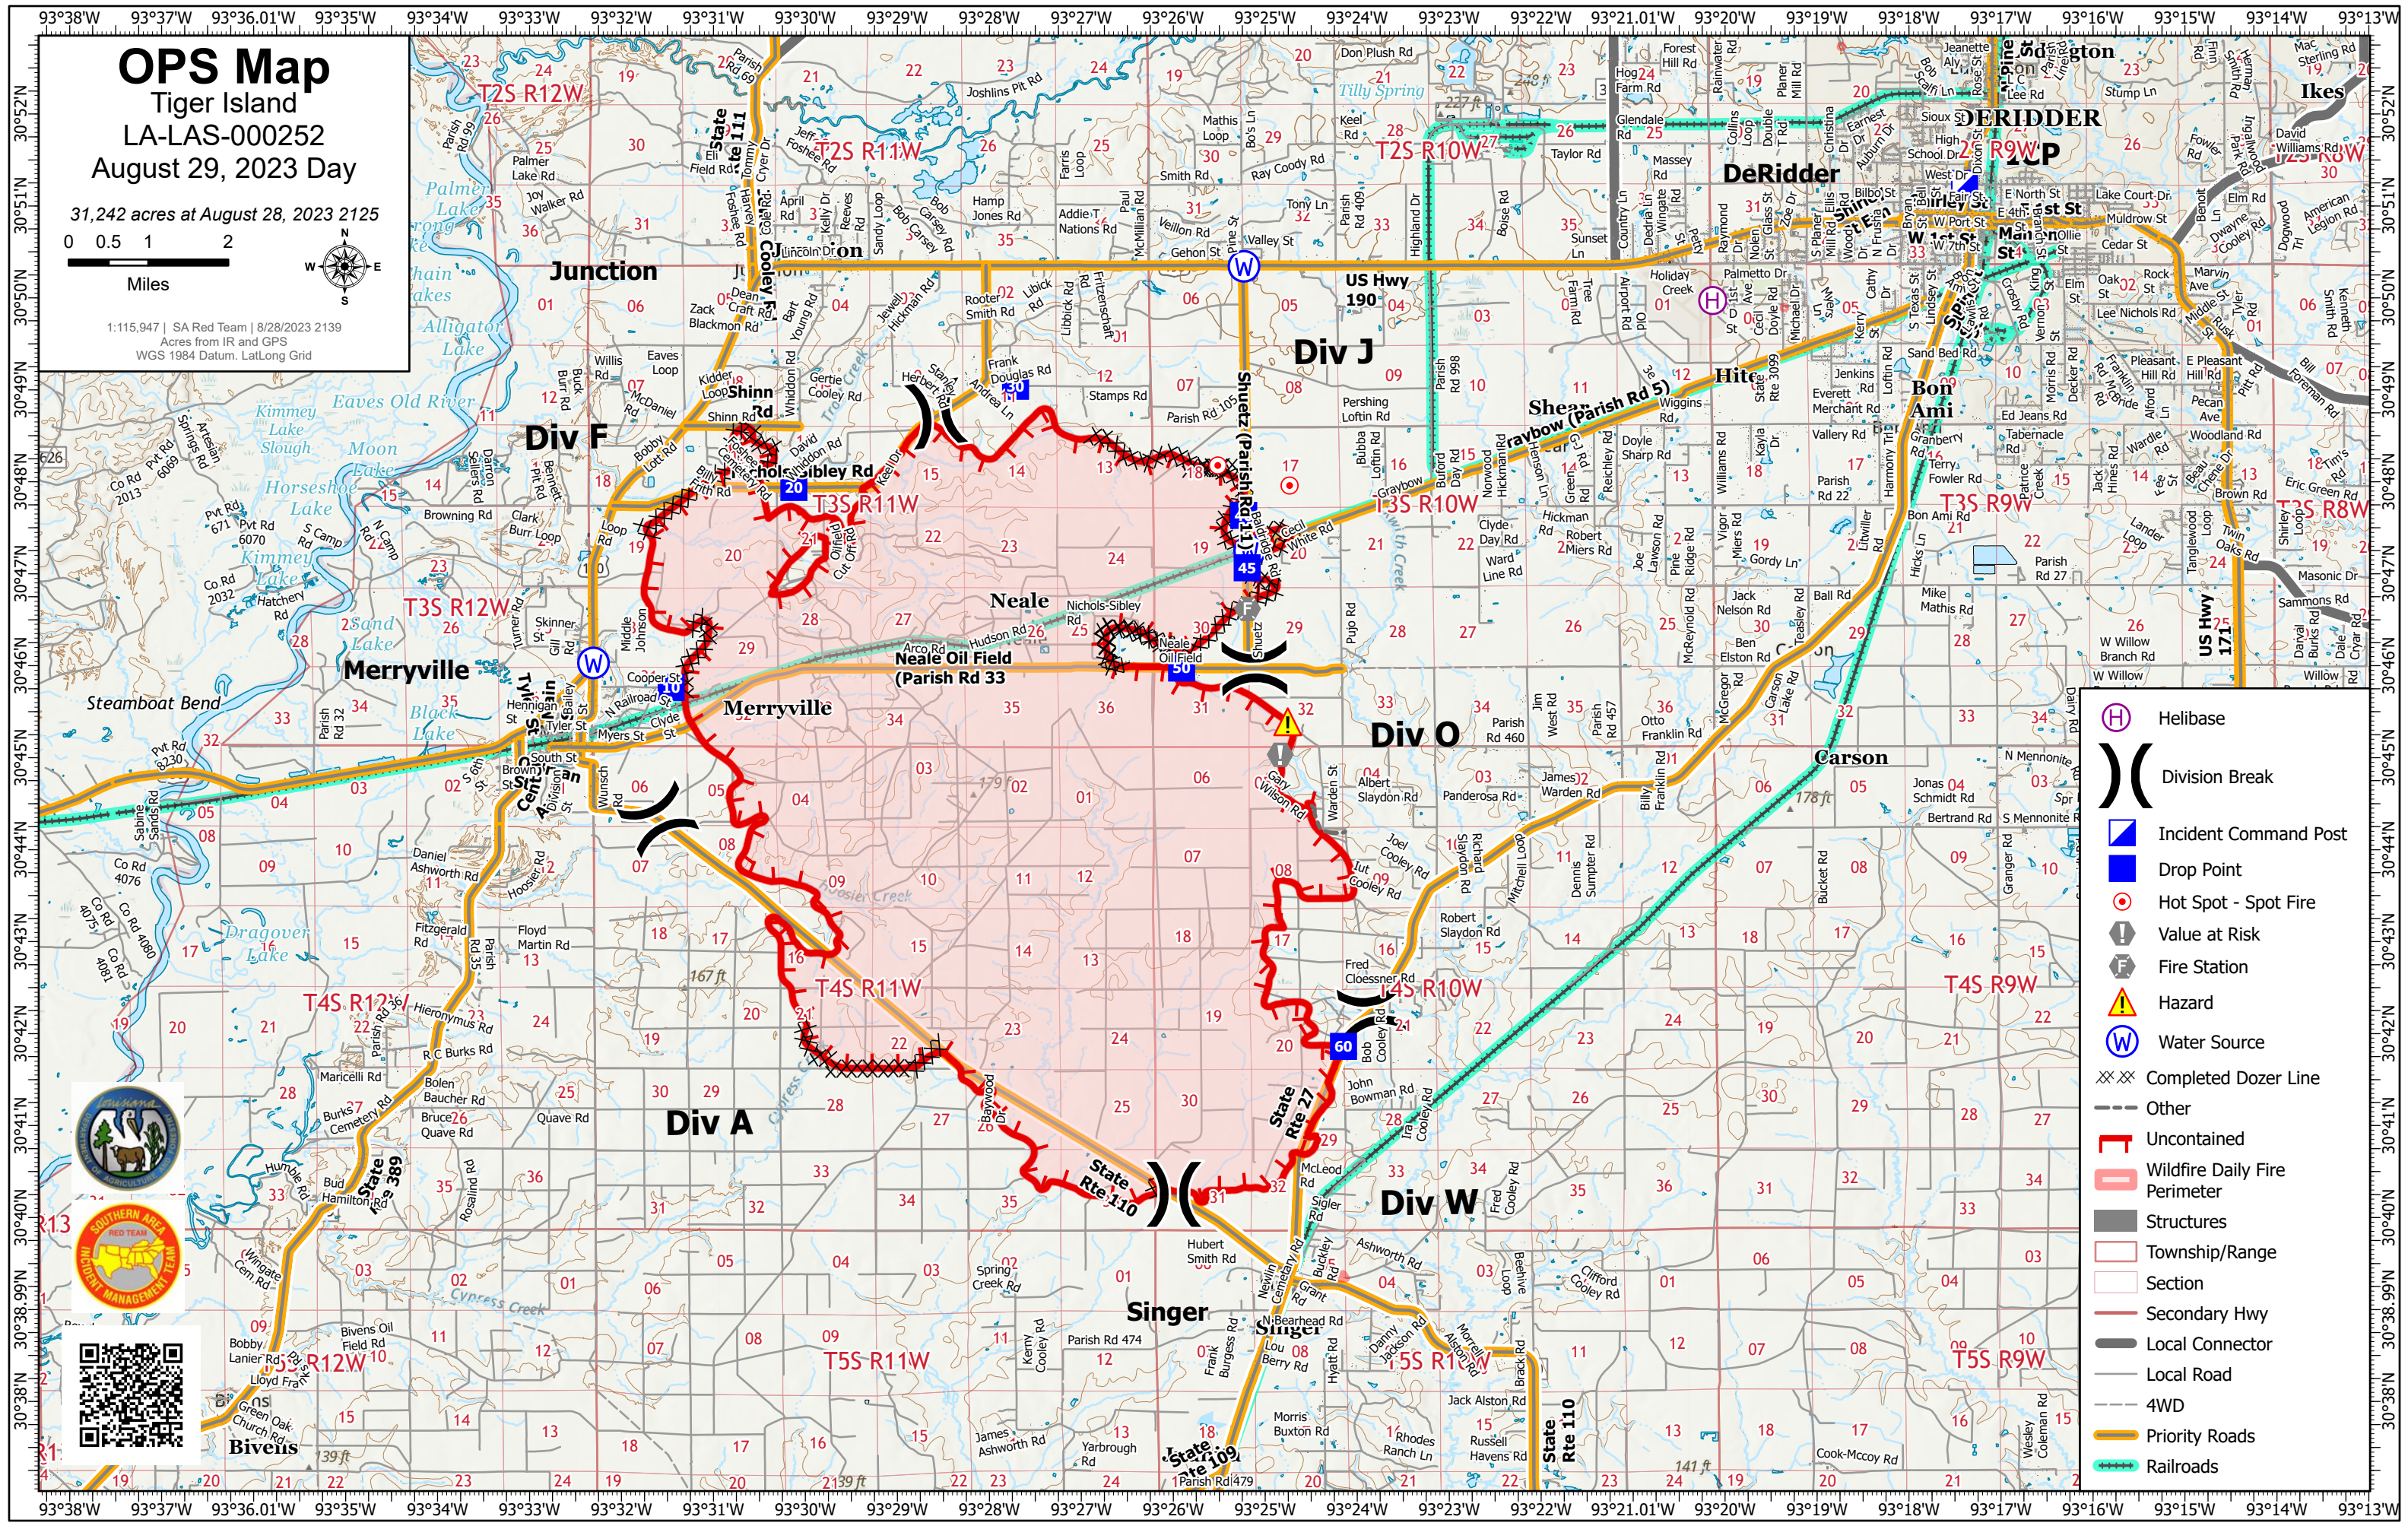

OPS Map

Tiger Island

LA-LAS-000252

August 29, 2023 Day

31,242 acres at August 28, 2023 2125

0 0.5 1 2

Miles

1:115,947 | SA Red Team | 8/28/2023 2139
Acres from IR and GPS
WGS 1984 Datum, Lat/Long Grid

- Helibase
- Division Break
- Incident Command Post
- Drop Point
- Hot Spot - Spot Fire
- Value at Risk
- Fire Station
- Hazard
- Water Source
- Completed Dozer Line
- Other
- Uncontained
- Wildfire Daily Fire Perimeter
- Structures
- Township/Range
- Section
- Secondary Hwy
- Local Connector
- Local Road
- 4WD
- Priority Roads
- Railroads