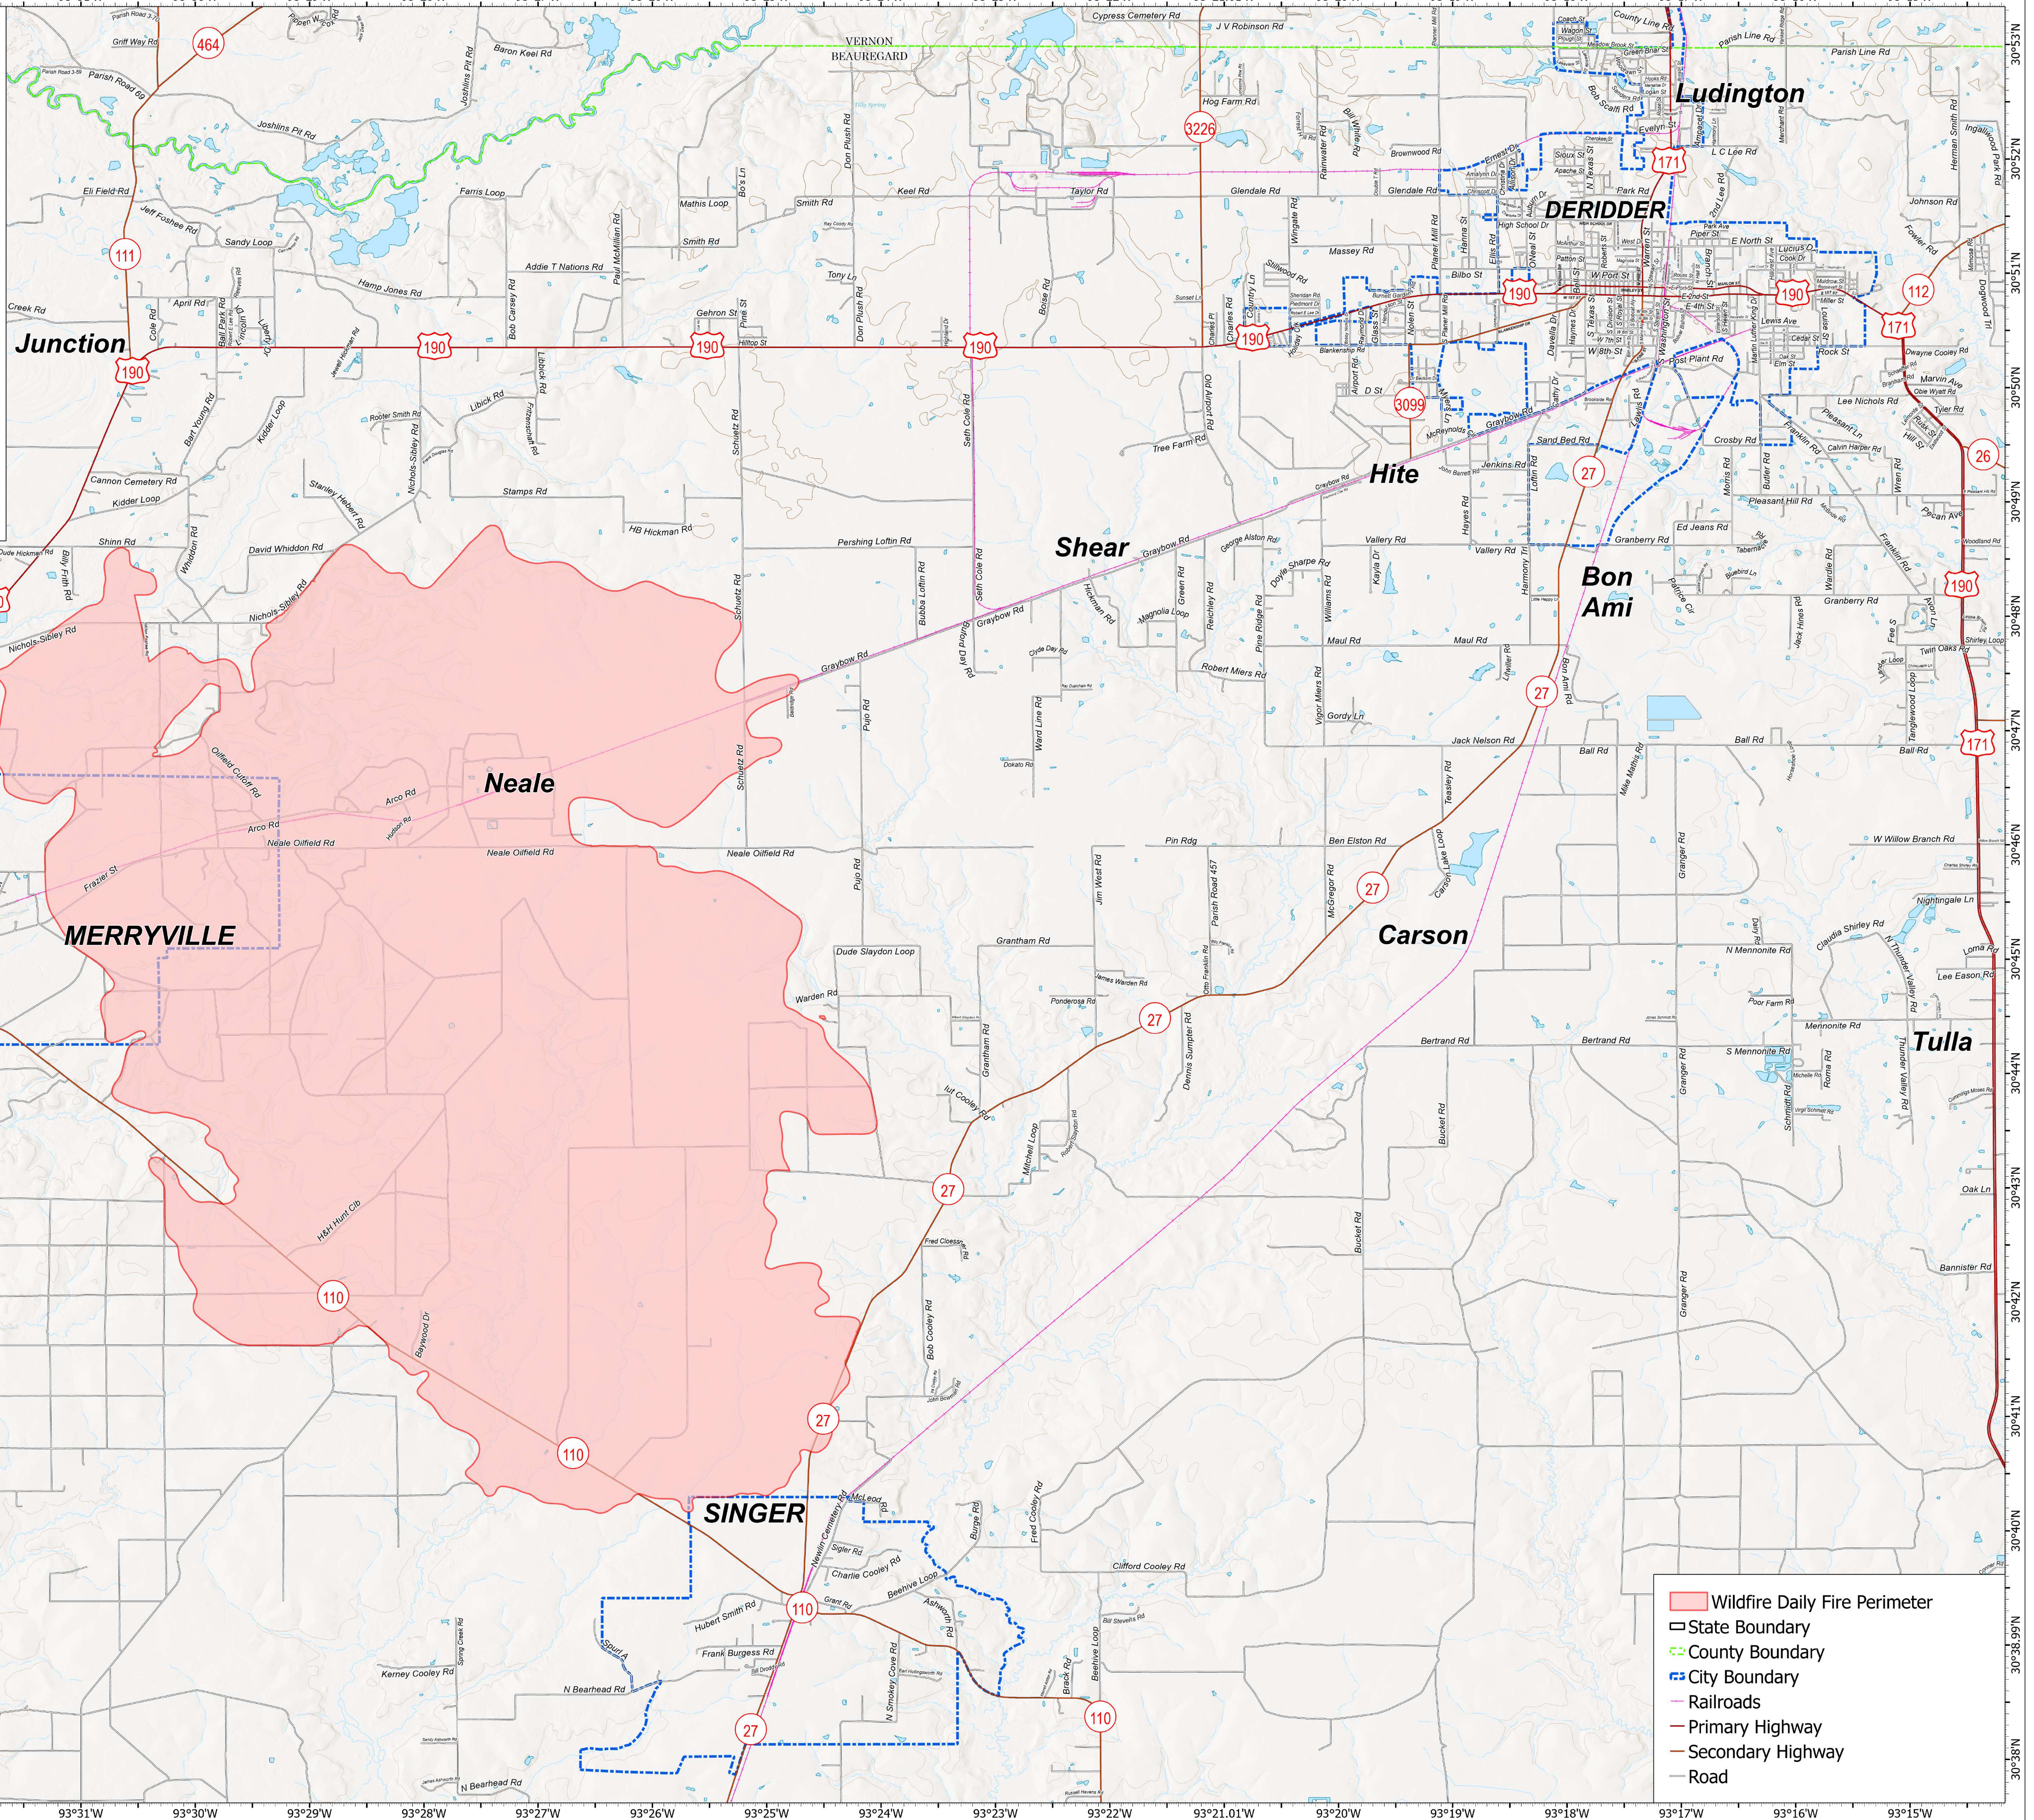

Public Information

Tiger Island
LA-LAS-000252
08/29/2023

31,242 acres at August 28, 2023 2125

0 1 2 3
Miles

1:34,000 | SA Red Team GIS | 8/28/2023 2130
Acres from IR and GPS
WGS 1984 Datum, Lat/Long Grid

- Wildfire Daily Fire Perimeter
- State Boundary
- County Boundary
- City Boundary
- Railroads
- Primary Highway
- Secondary Highway
- Road