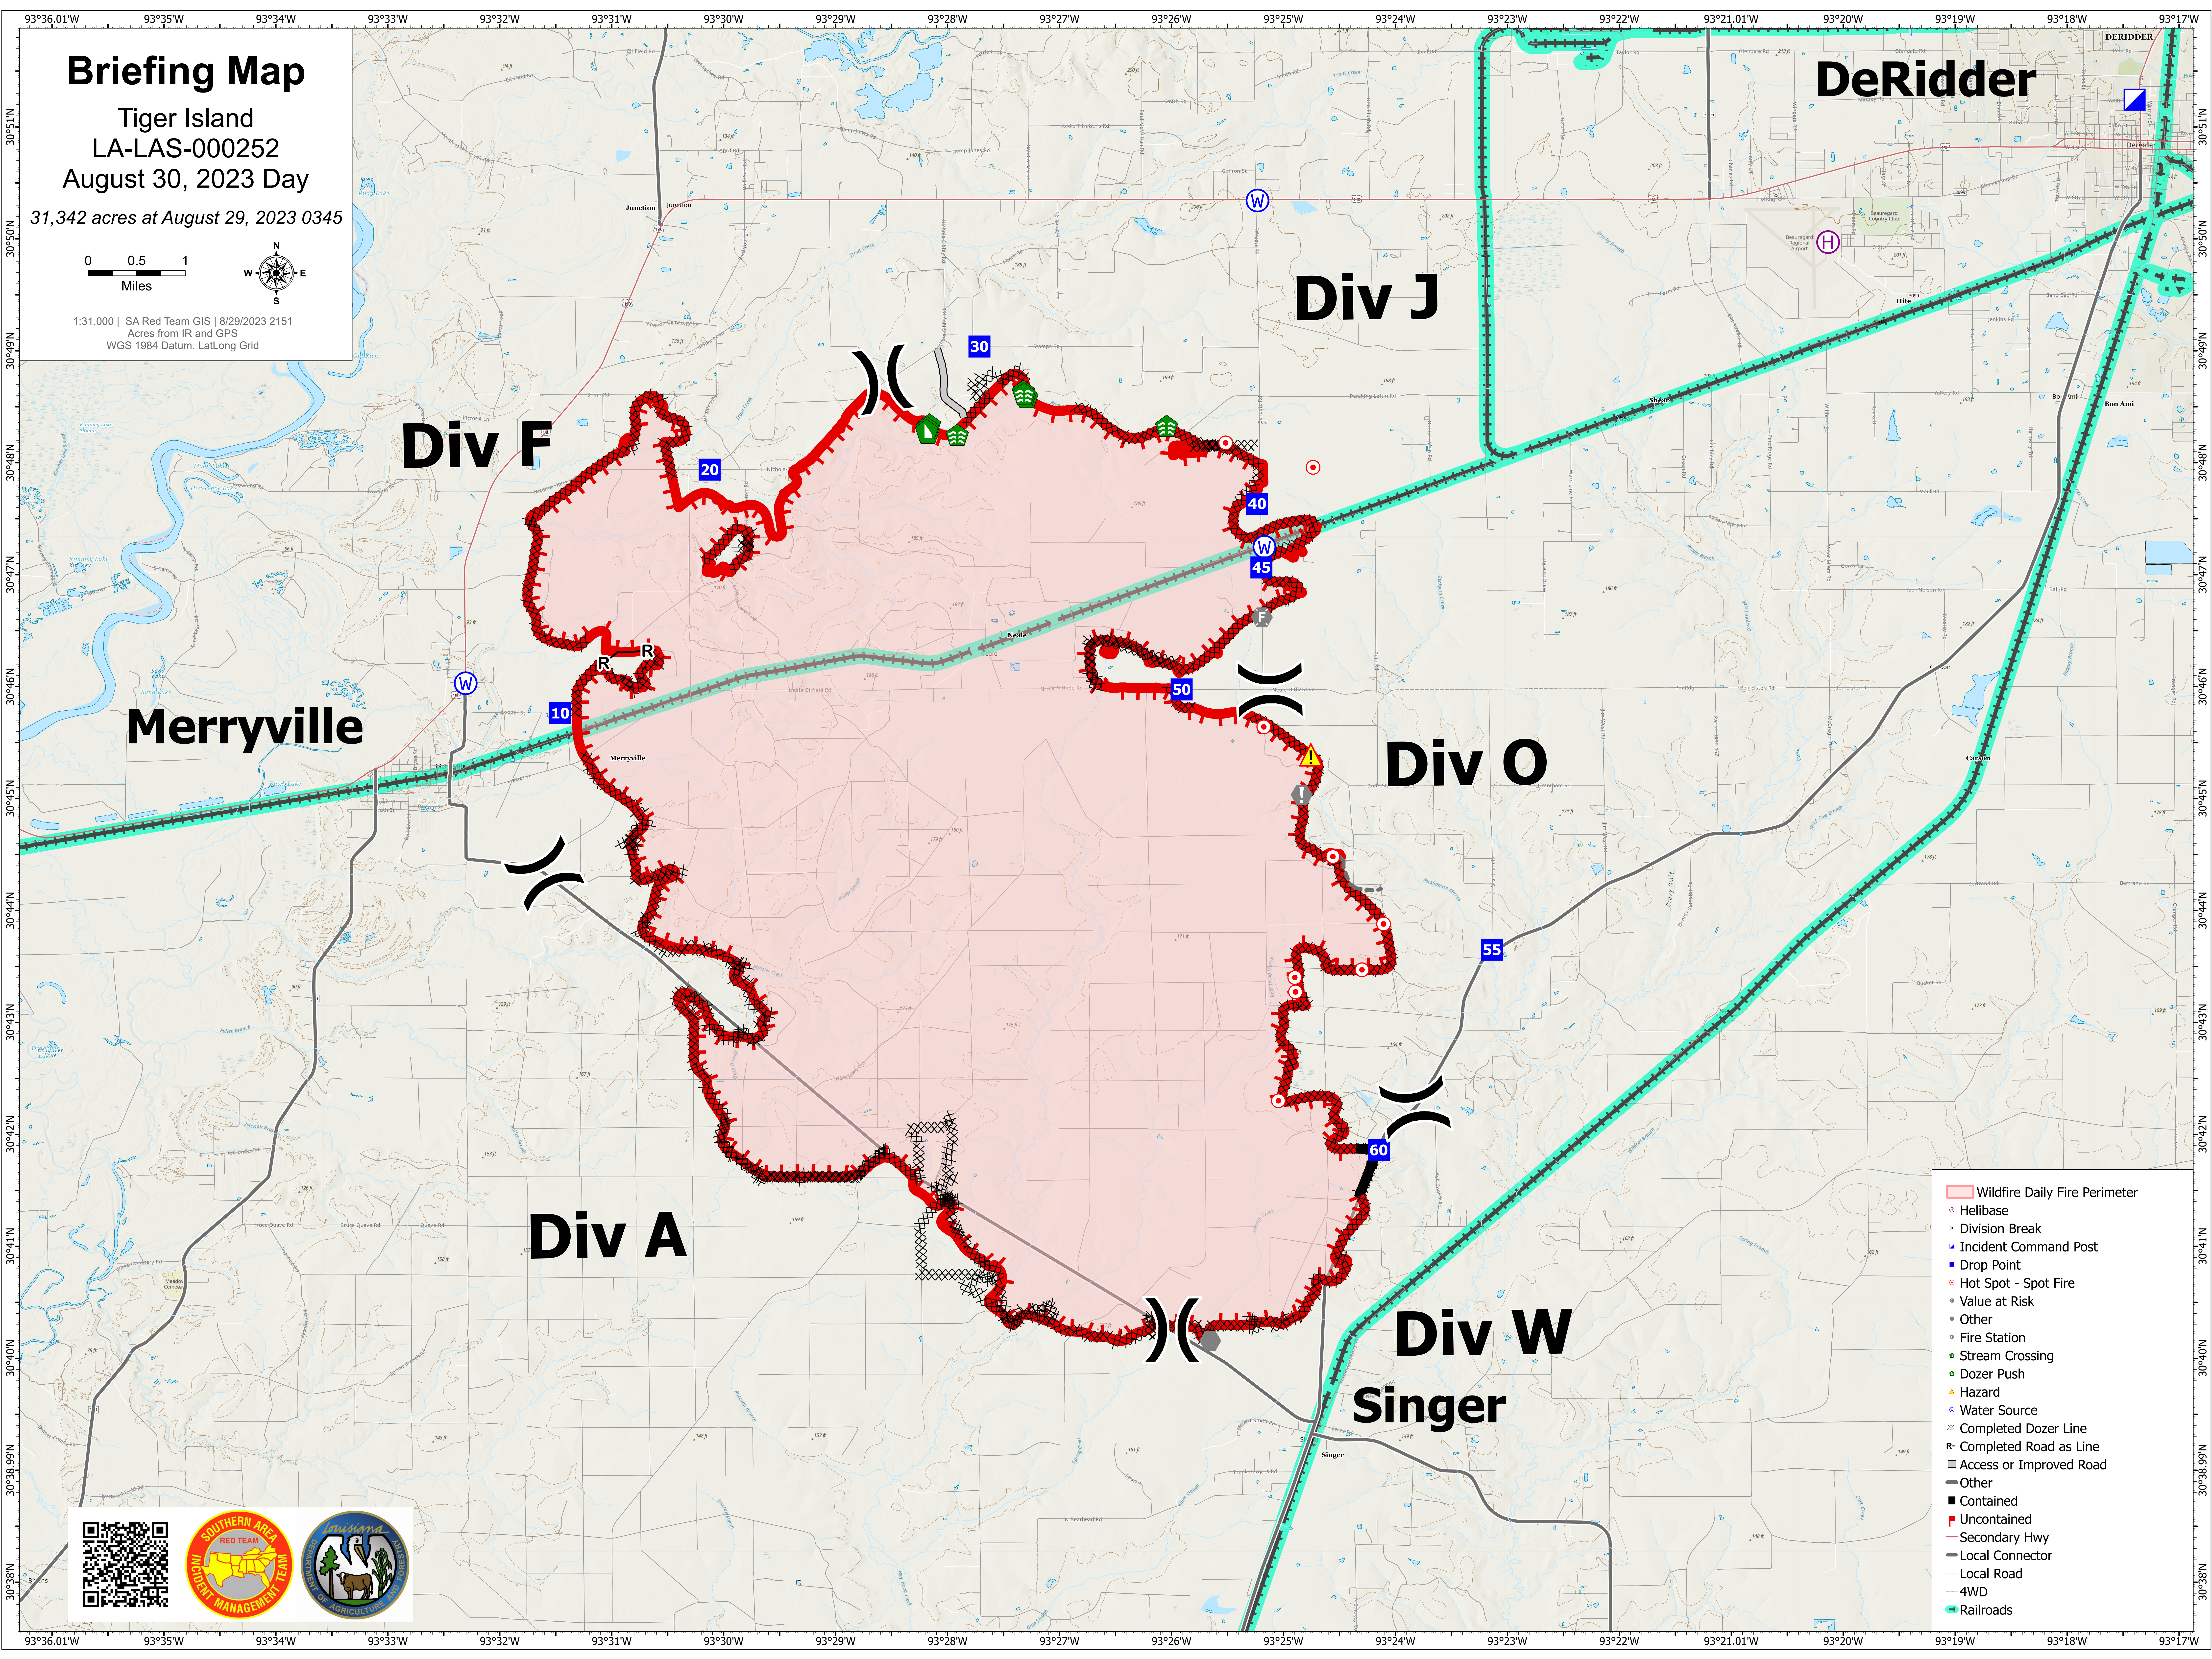

Briefing Map

Tiger Island
LA-LAS-000252
August 30, 2023 Day

31,342 acres at August 29, 2023 0345

1:31,000 | SA Red Team GIS | 8/29/2023 2151
Acres from IR and GPS
WGS 1984 Datum, Lat/Long Grid

- Wildfire Daily Fire Perimeter
- Helibase
- Incident Break
- Incident Command Post
- Drop Point
- Hot Spot - Spot Fire
- Value at Risk
- Other
- Fire Station
- Stream Crossing
- Dozer Push
- Hazard
- Water Source
- Completed Dozer Line
- Completed Road as Line
- Access or Improved Road
- Other
- Contained
- Uncontained
- Secondary Hwy
- Local Connector
- Local Road
- 4WD
- Railroads