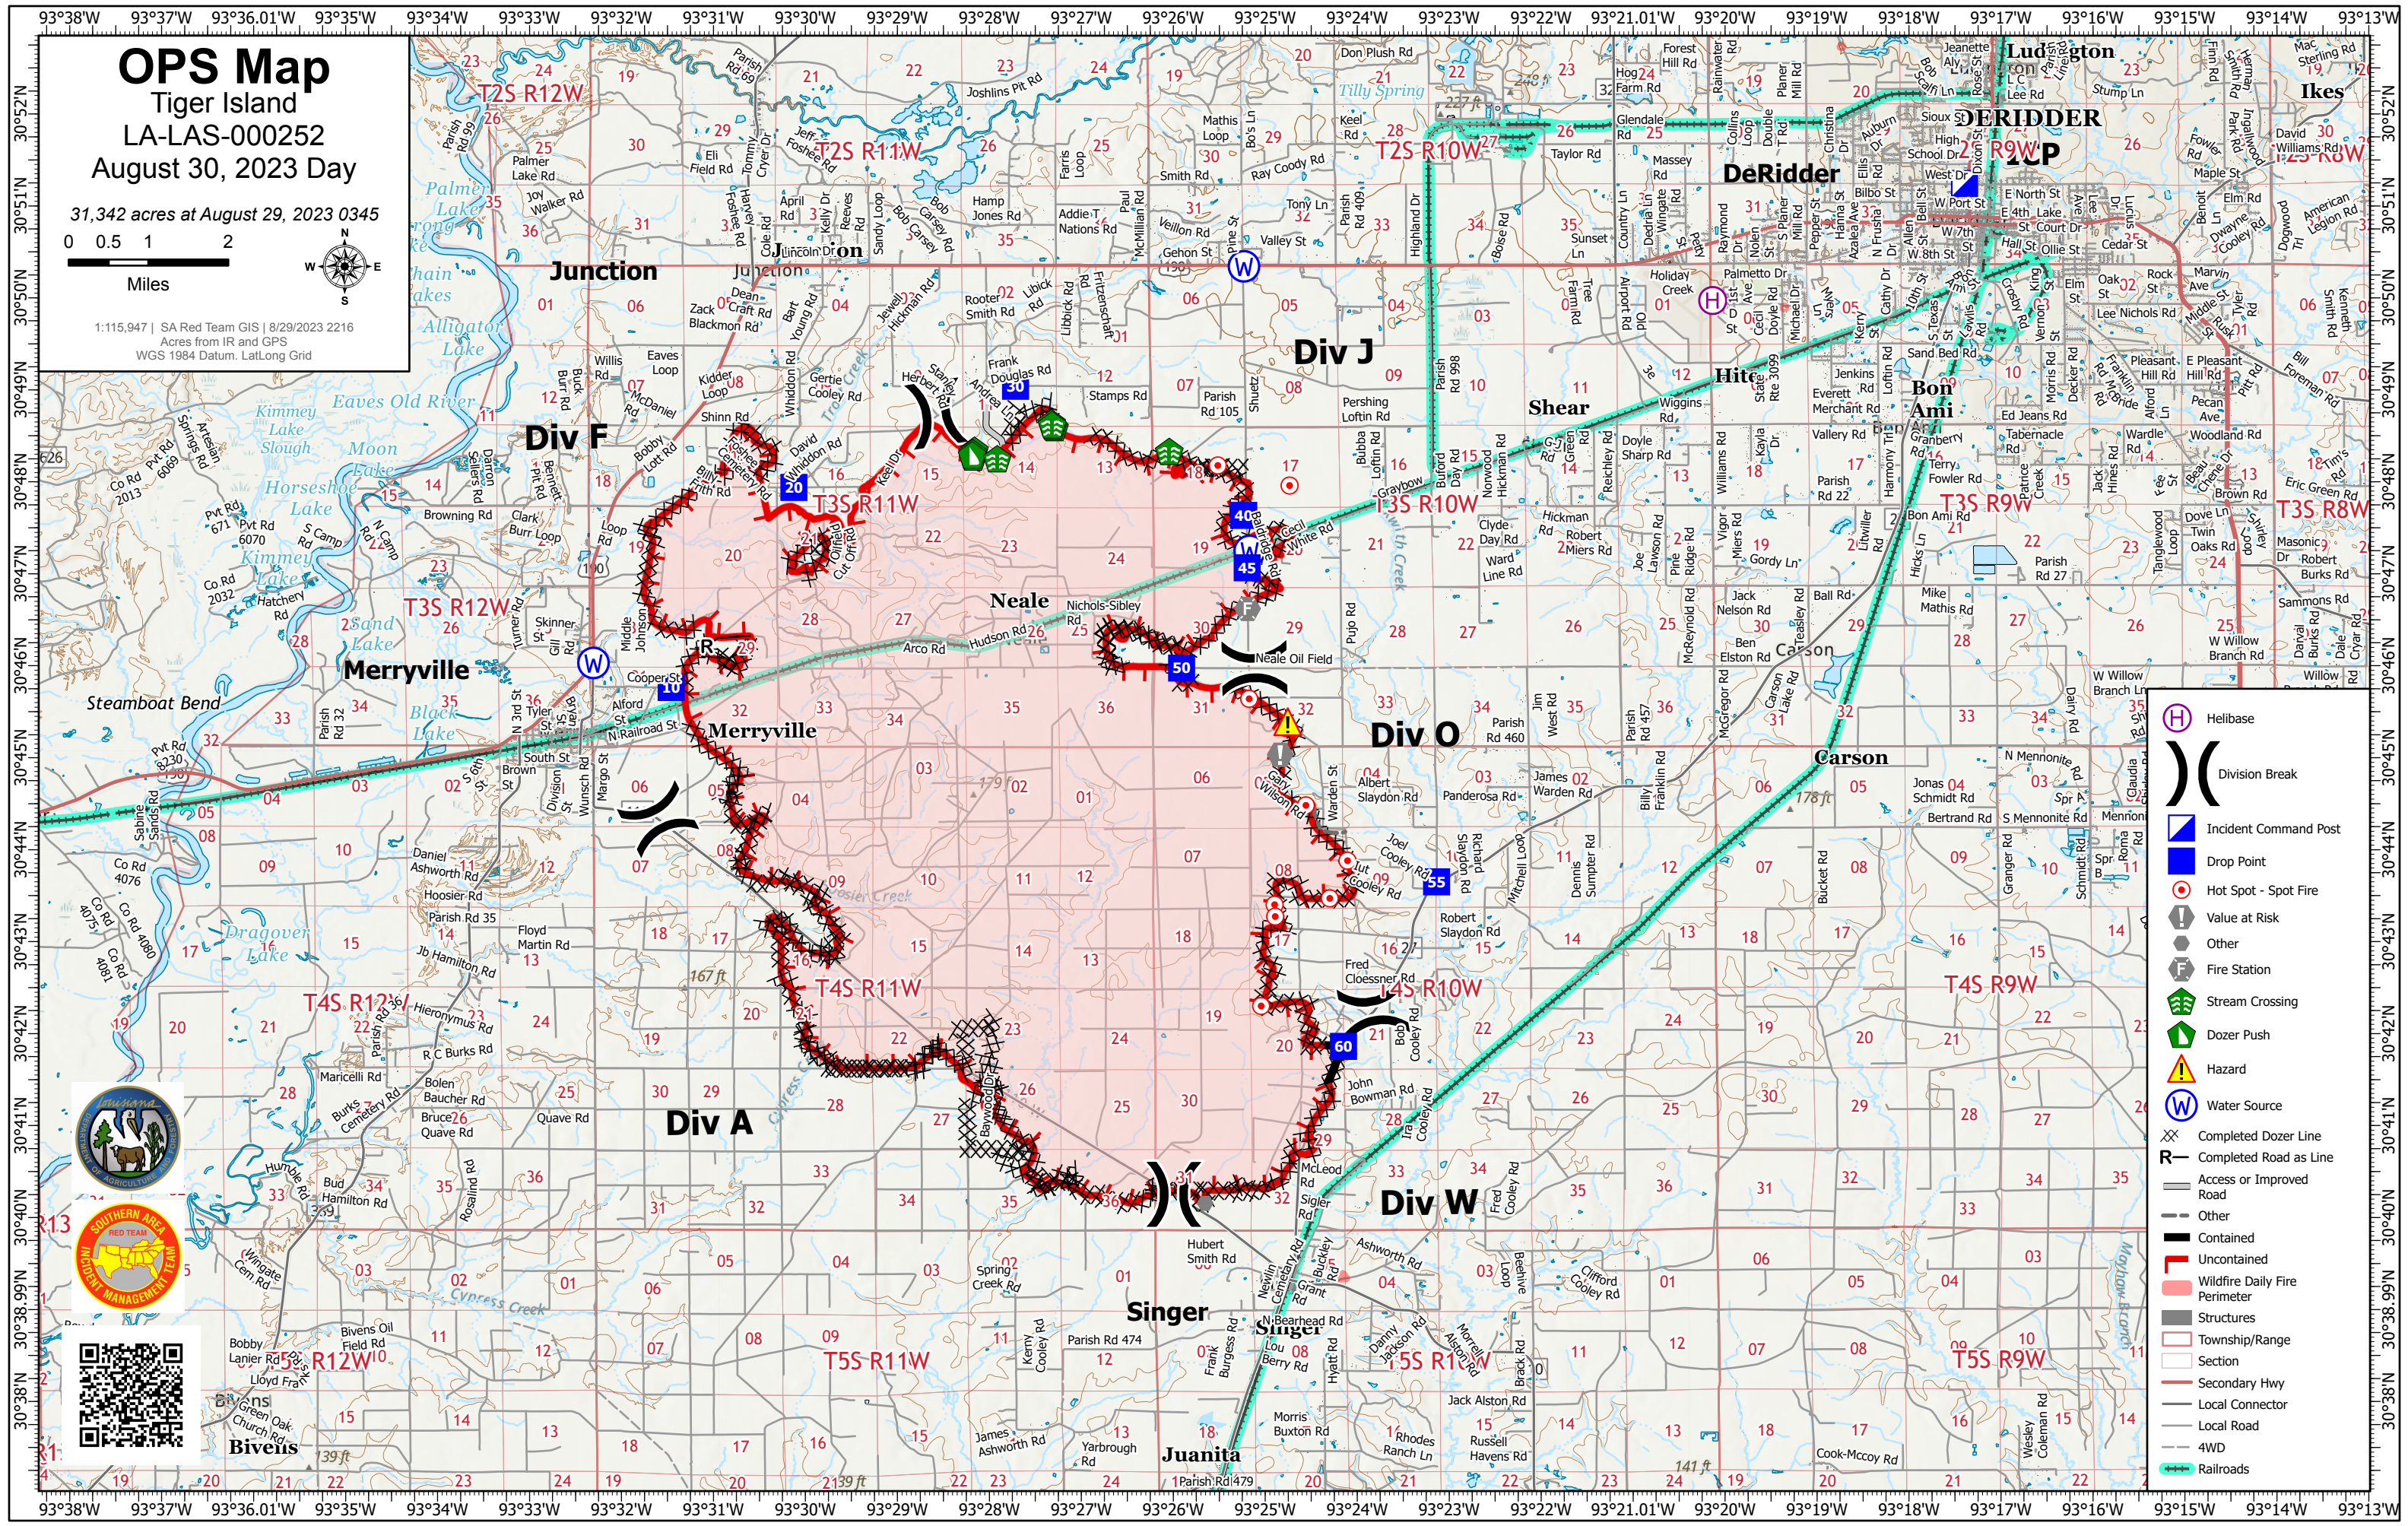

OPS Map

Tiger Island

LA-LAS-000252

August 30, 2023 Day

31,342 acres at August 29, 2023 0345

0 0.5 1 2 Miles

1:115,947 | SA Red Team GIS | 8/29/2023 2216
Acres from IR and GPS
WGS 1984 Datum, Lat/Long Grid

- Helibase
- Division Break
- Incident Command Post
- Drop Point
- Hot Spot - Spot Fire
- Value at Risk
- Other
- Fire Station
- Stream Crossing
- Dozer Push
- Hazard
- Water Source
- Completed Dozer Line
- Completed Road as Line
- Access or Improved Road
- Other
- Contained
- Uncontained
- Wildfire Daily Fire Perimeter
- Structures
- Township/Range
- Section
- Secondary Hwy
- Local Connector
- Local Road
- 4WD
- Railroads