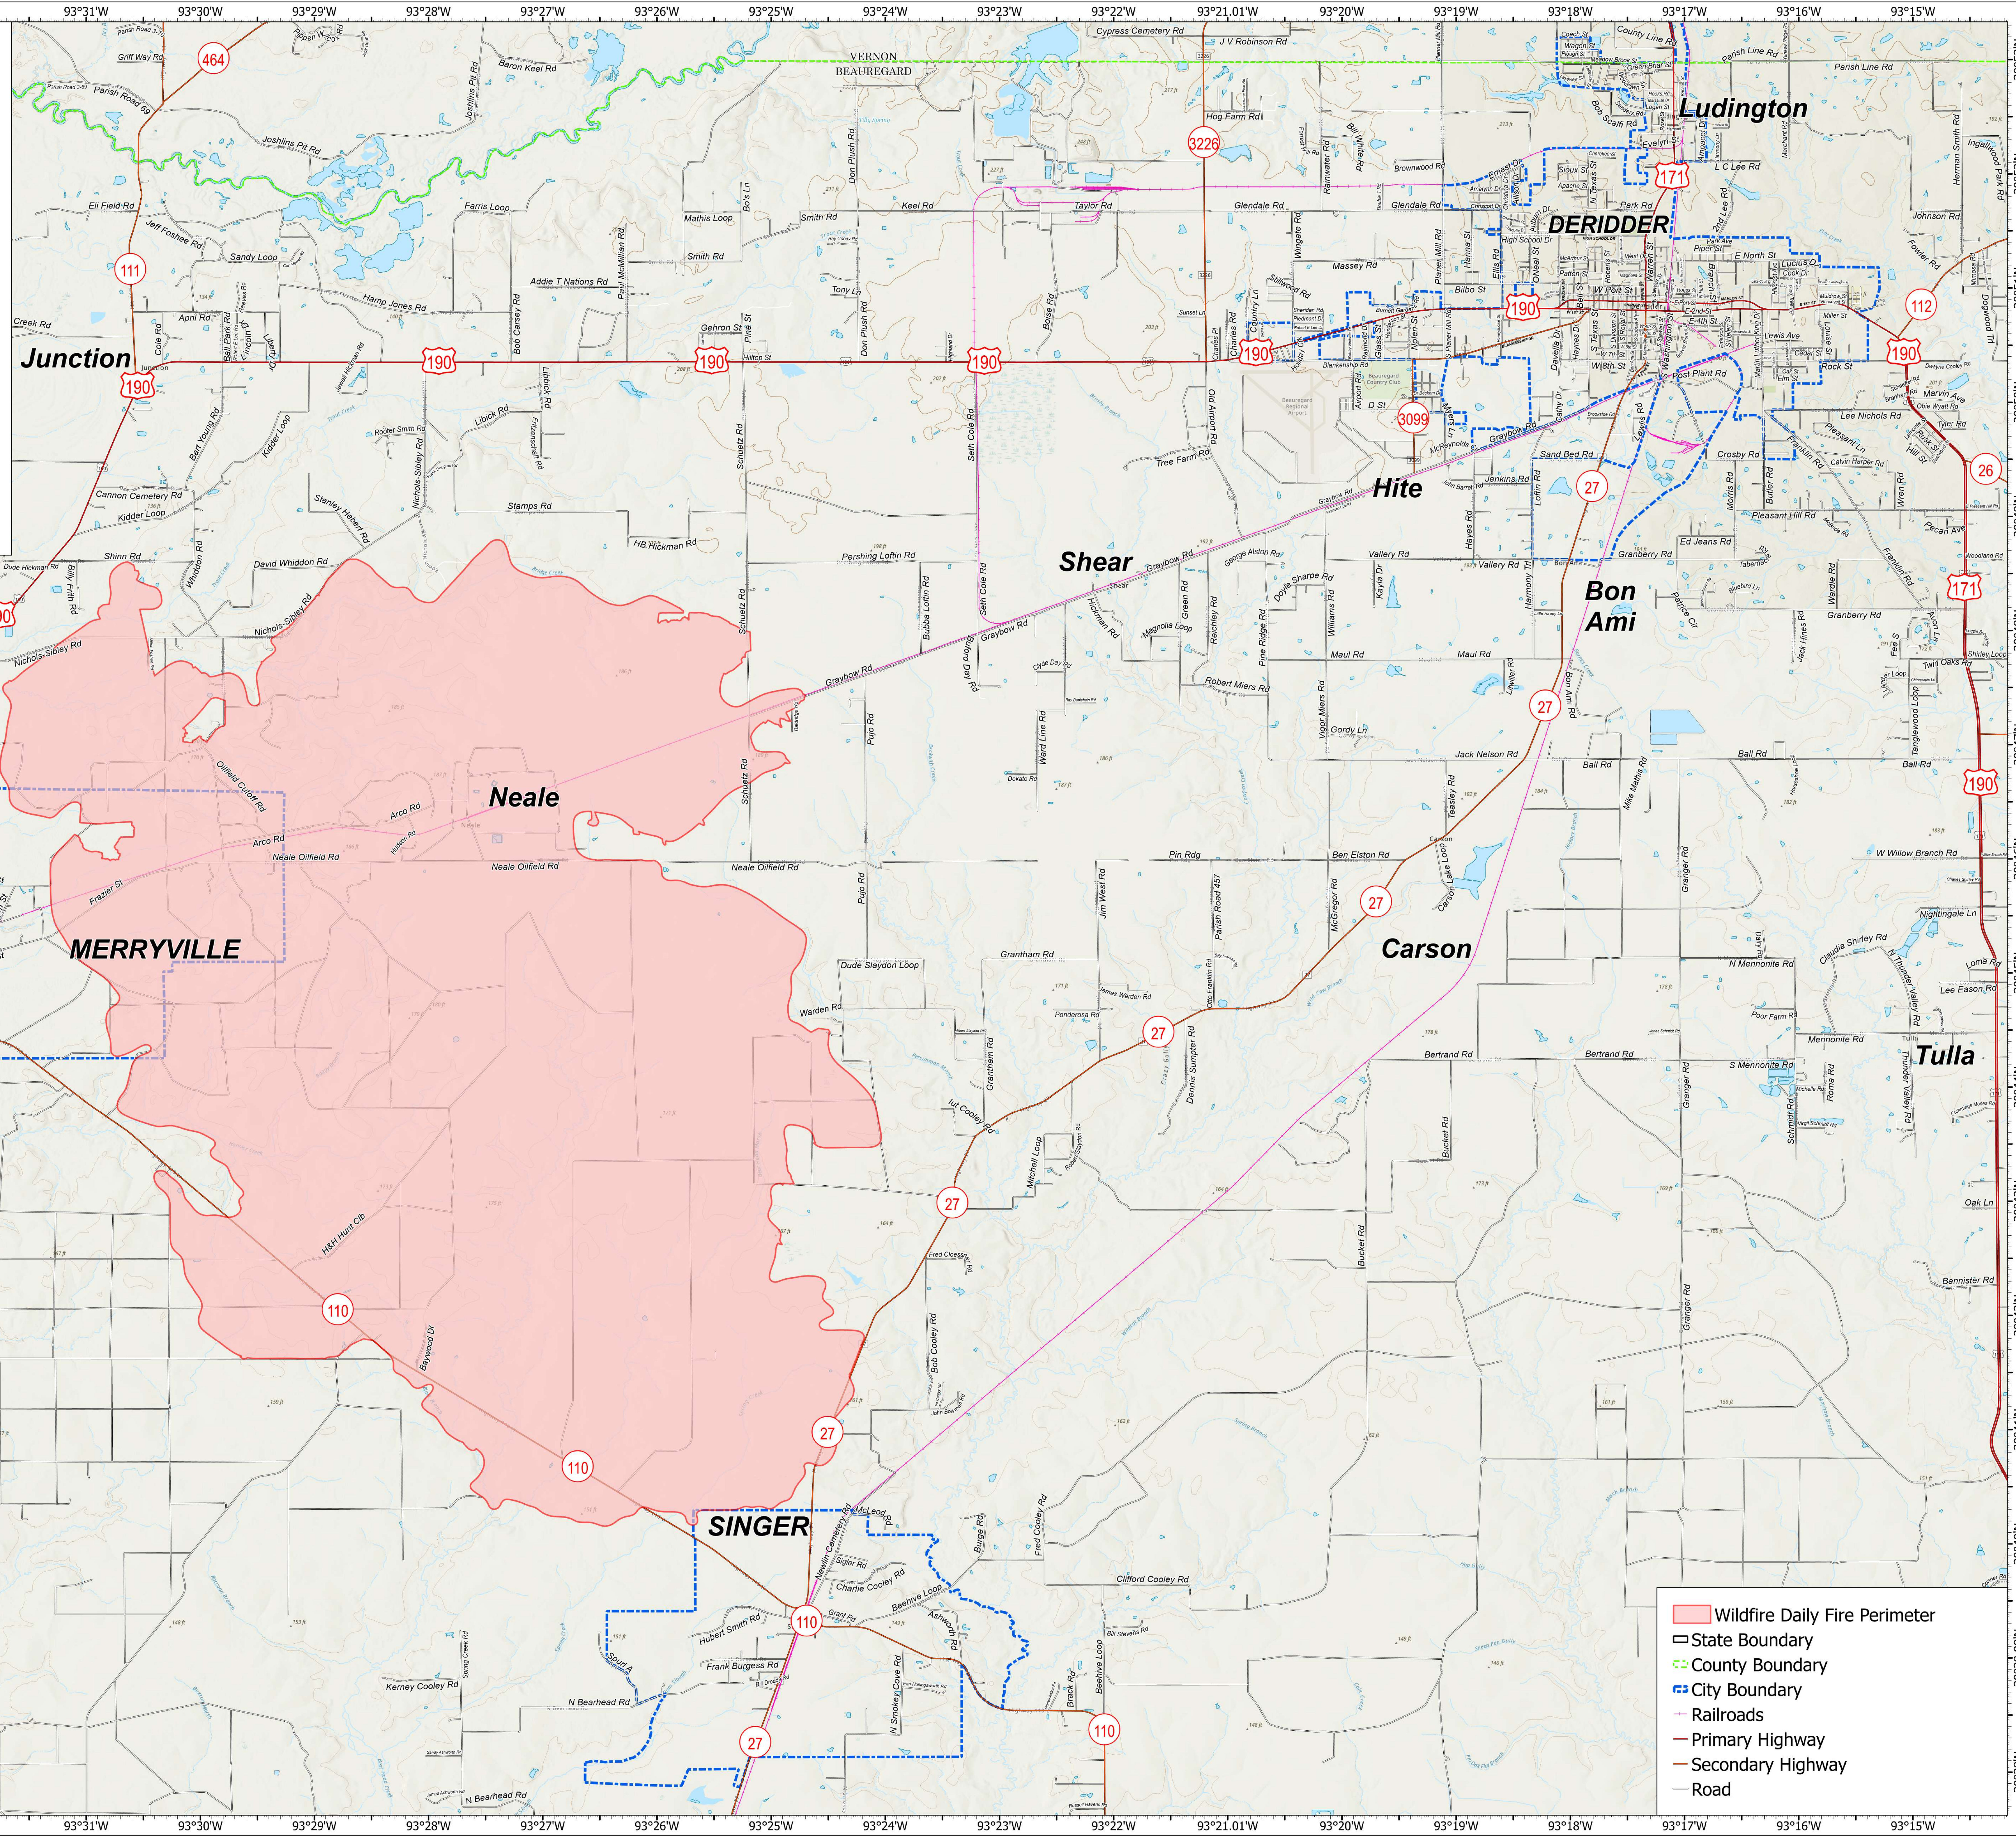

Public Information

Tiger Island
LA-LAS-000252
August 30, 2023

31,342 acres at August 29, 2023 0345

1:34,000 | SA Red Team GIS | 8/29/2023 2232
Acres from IR and GPS
WGS 1984 Datum, LatLong Grid

- Wildfire Daily Fire Perimeter
- State Boundary
- County Boundary
- City Boundary
- Railroads
- Primary Highway
- Secondary Highway
- Road