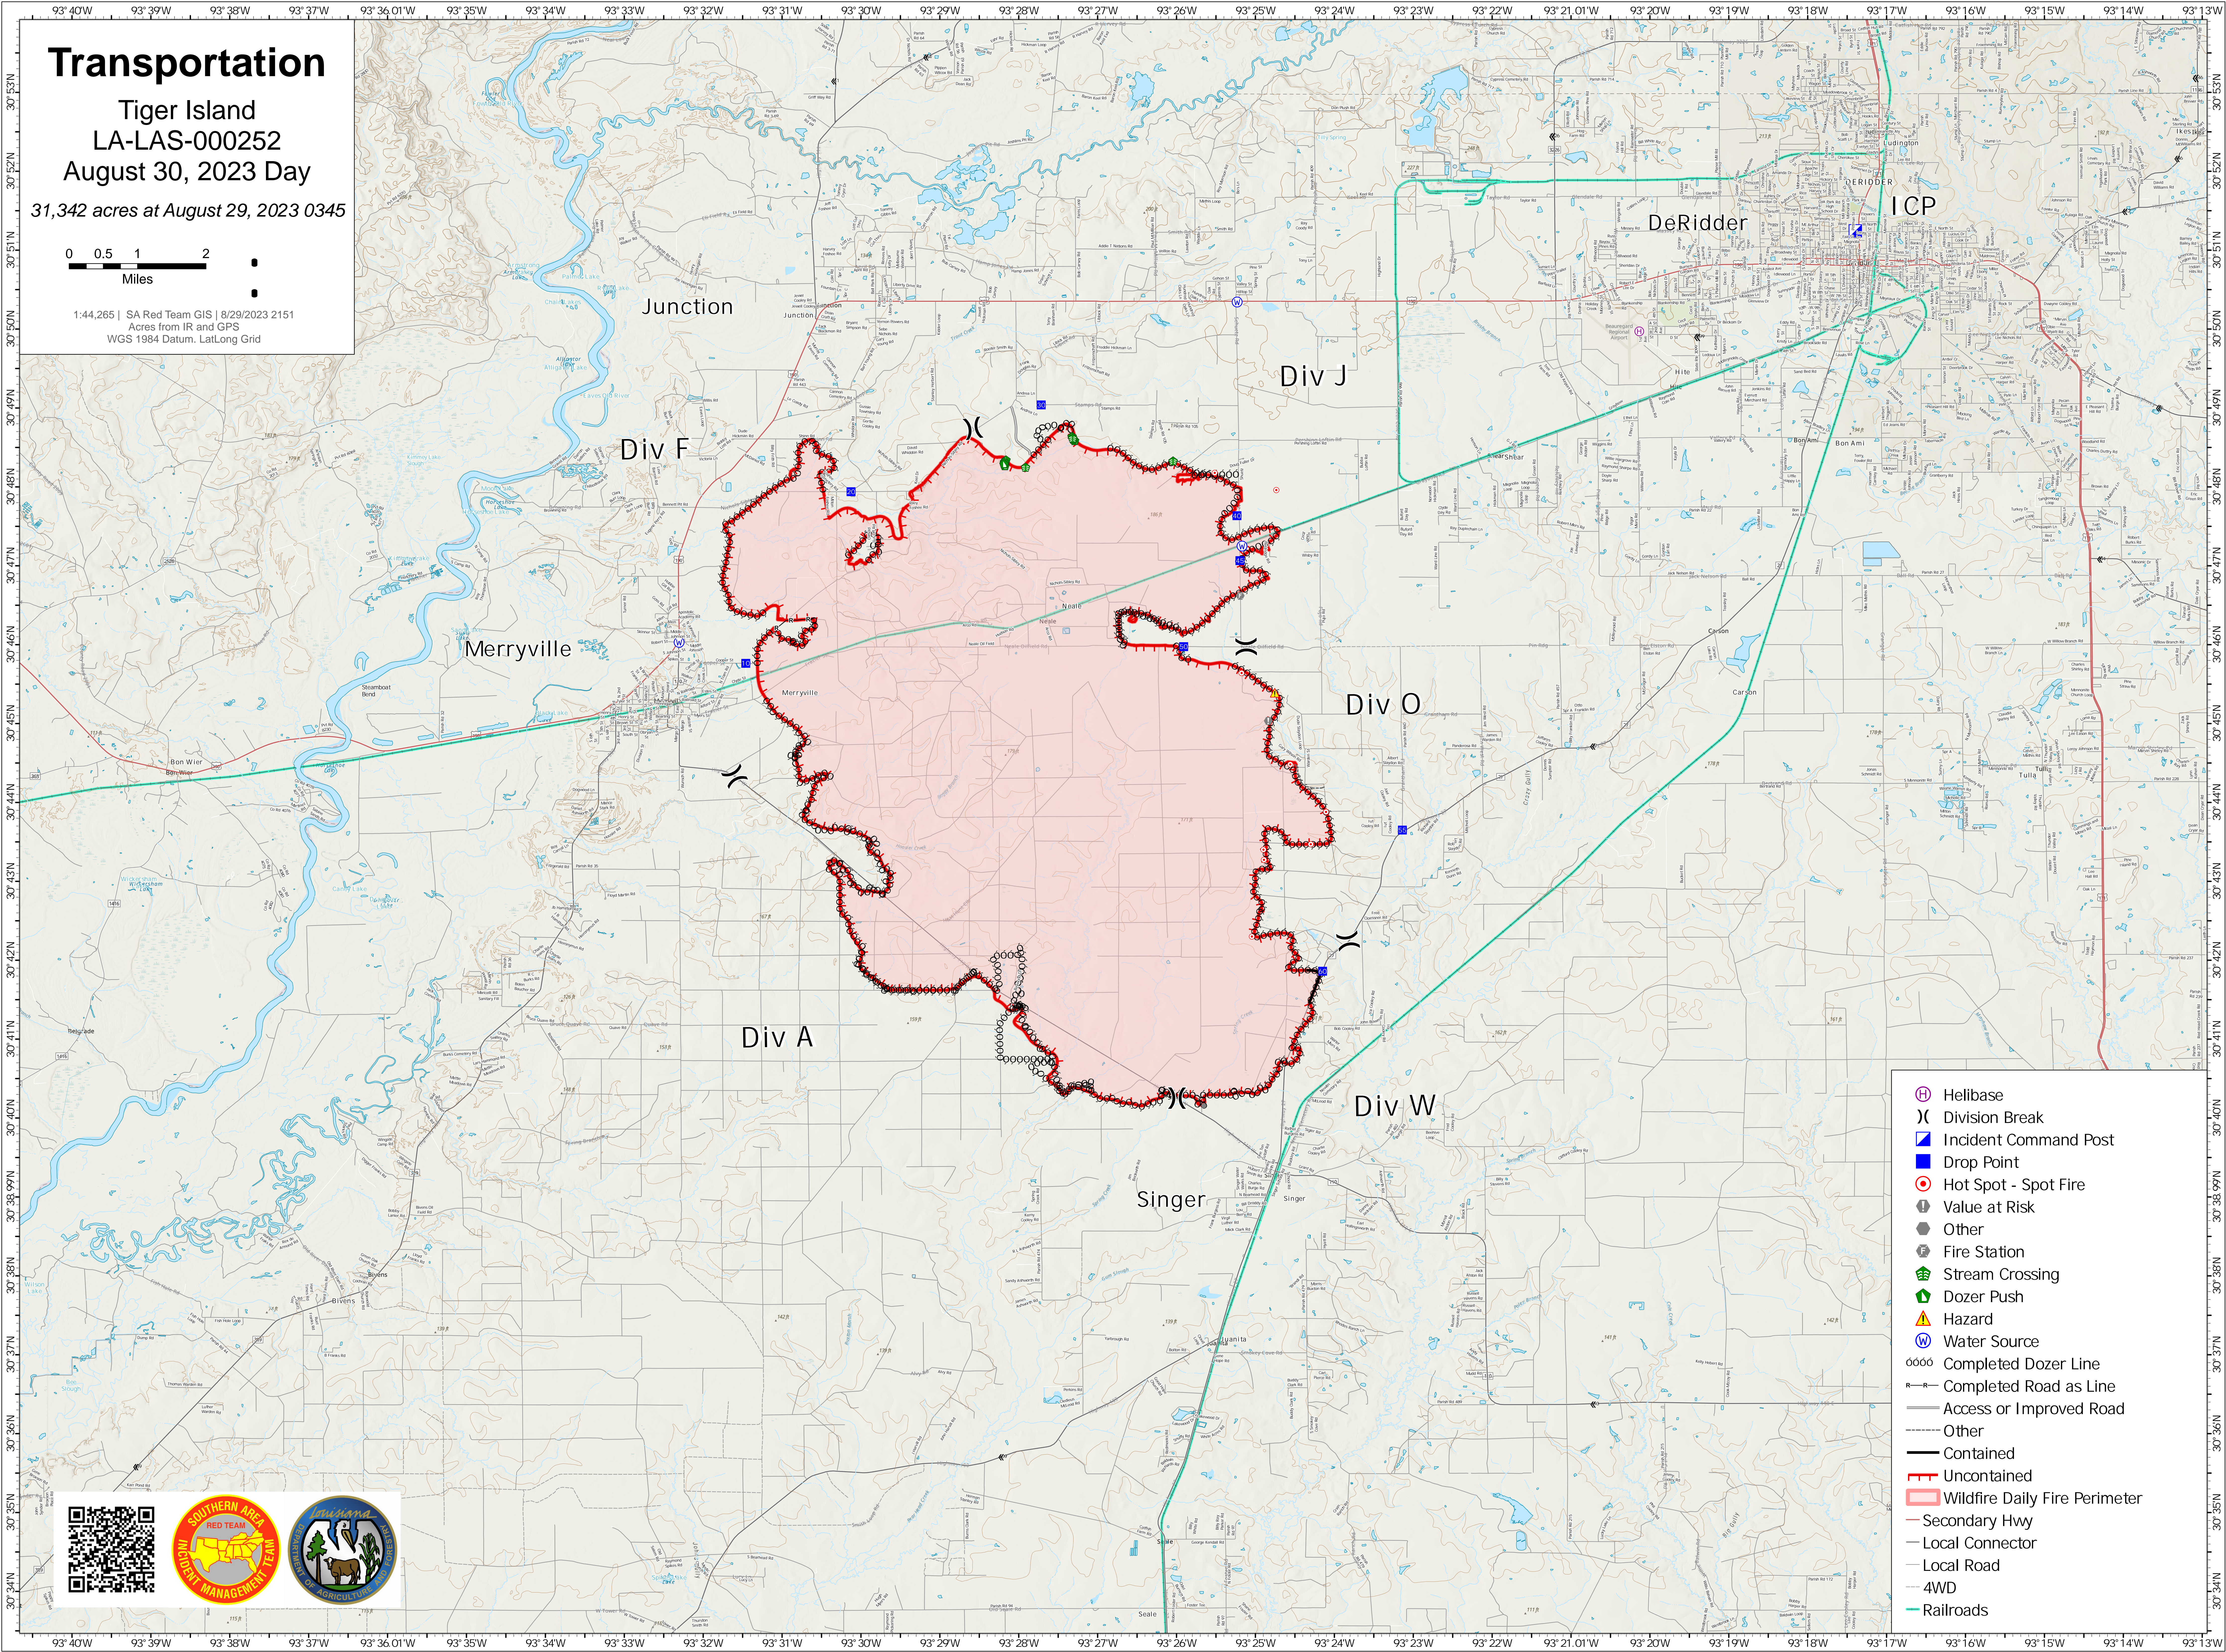

Transportation

Tiger Island
LA-LAS-000252
August 30, 2023 Day

31,342 acres at August 29, 2023 0345

1:44,265 | SA Red Team GIS | 8/29/2023 2151
Acres from IR and GPS
WGS 1984 Datum, Lat/Long Grid

- ⊕ Helibase
-) Division Break
- ▣ Incident Command Post
- ▣ Drop Point
- ⊙ Hot Spot - Spot Fire
- ⊙ Value at Risk
- ⊙ Other
- ⊙ Fire Station
- ⊙ Stream Crossing
- ⊙ Dozer Push
- ⚠ Hazard
- ⊙ Water Source
- ⊙ Completed Dozer Line
- ⊙ Completed Road as Line
- ⊙ Access or Improved Road
- ⊙ Other
- ⊙ Contained
- ⊙ Uncontained
- ⊙ Wildfire Daily Fire Perimeter
- ⊙ Secondary Hwy
- ⊙ Local Connector
- ⊙ Local Road
- ⊙ 4WD
- ⊙ Railroads