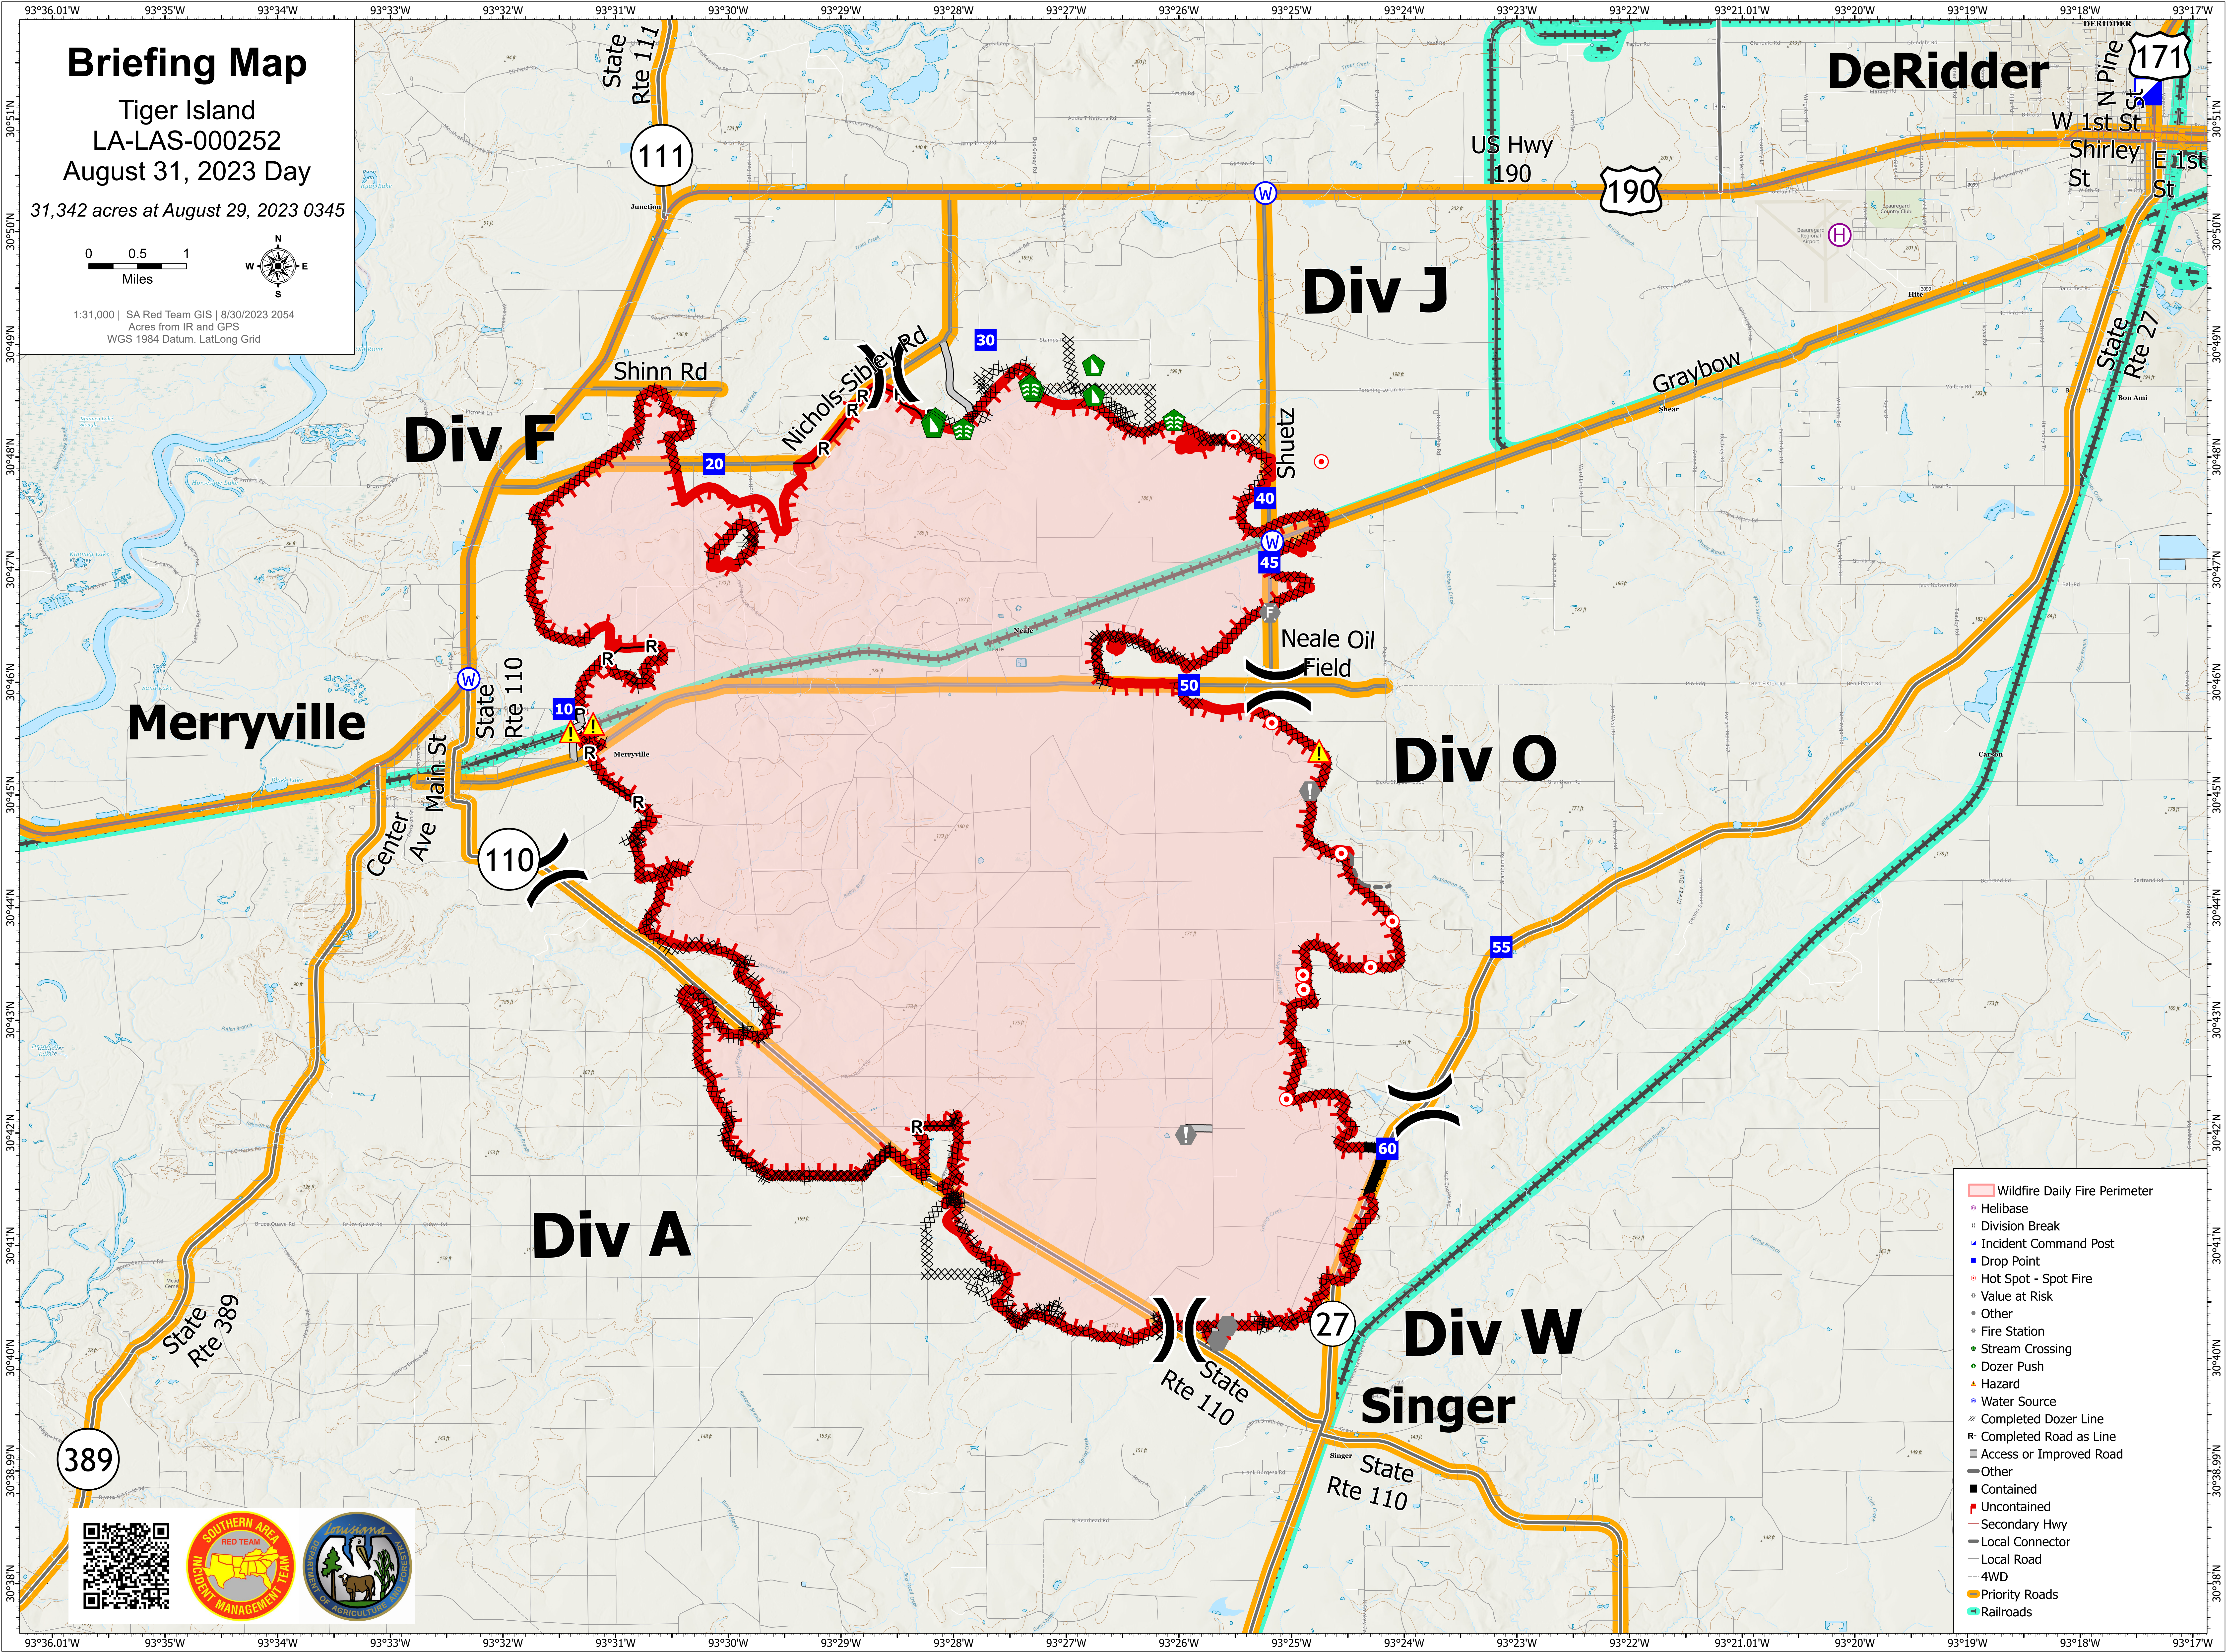

# Briefing Map

Tiger Island  
LA-LAS-000252  
August 31, 2023 Day

31,342 acres at August 29, 2023 0345

1:31,000 | SA Red Team GIS | 8/30/2023 2054  
Acres from IR and GPS  
WGS 1984 Datum, Lat/Long Grid

- Wildfire Daily Fire Perimeter
- Helibase
- Division Break
- Incident Command Post
- Drop Point
- Hot Spot - Spot Fire
- Value at Risk
- Other
- Fire Station
- Stream Crossing
- Dozer Push
- Hazard
- Water Source
- Completed Dozer Line
- Completed Road as Line
- Access or Improved Road
- Other
- Contained
- Uncontained
- Secondary Hwy
- Local Connector
- Local Road
- 4WD
- Priority Roads
- Railroads