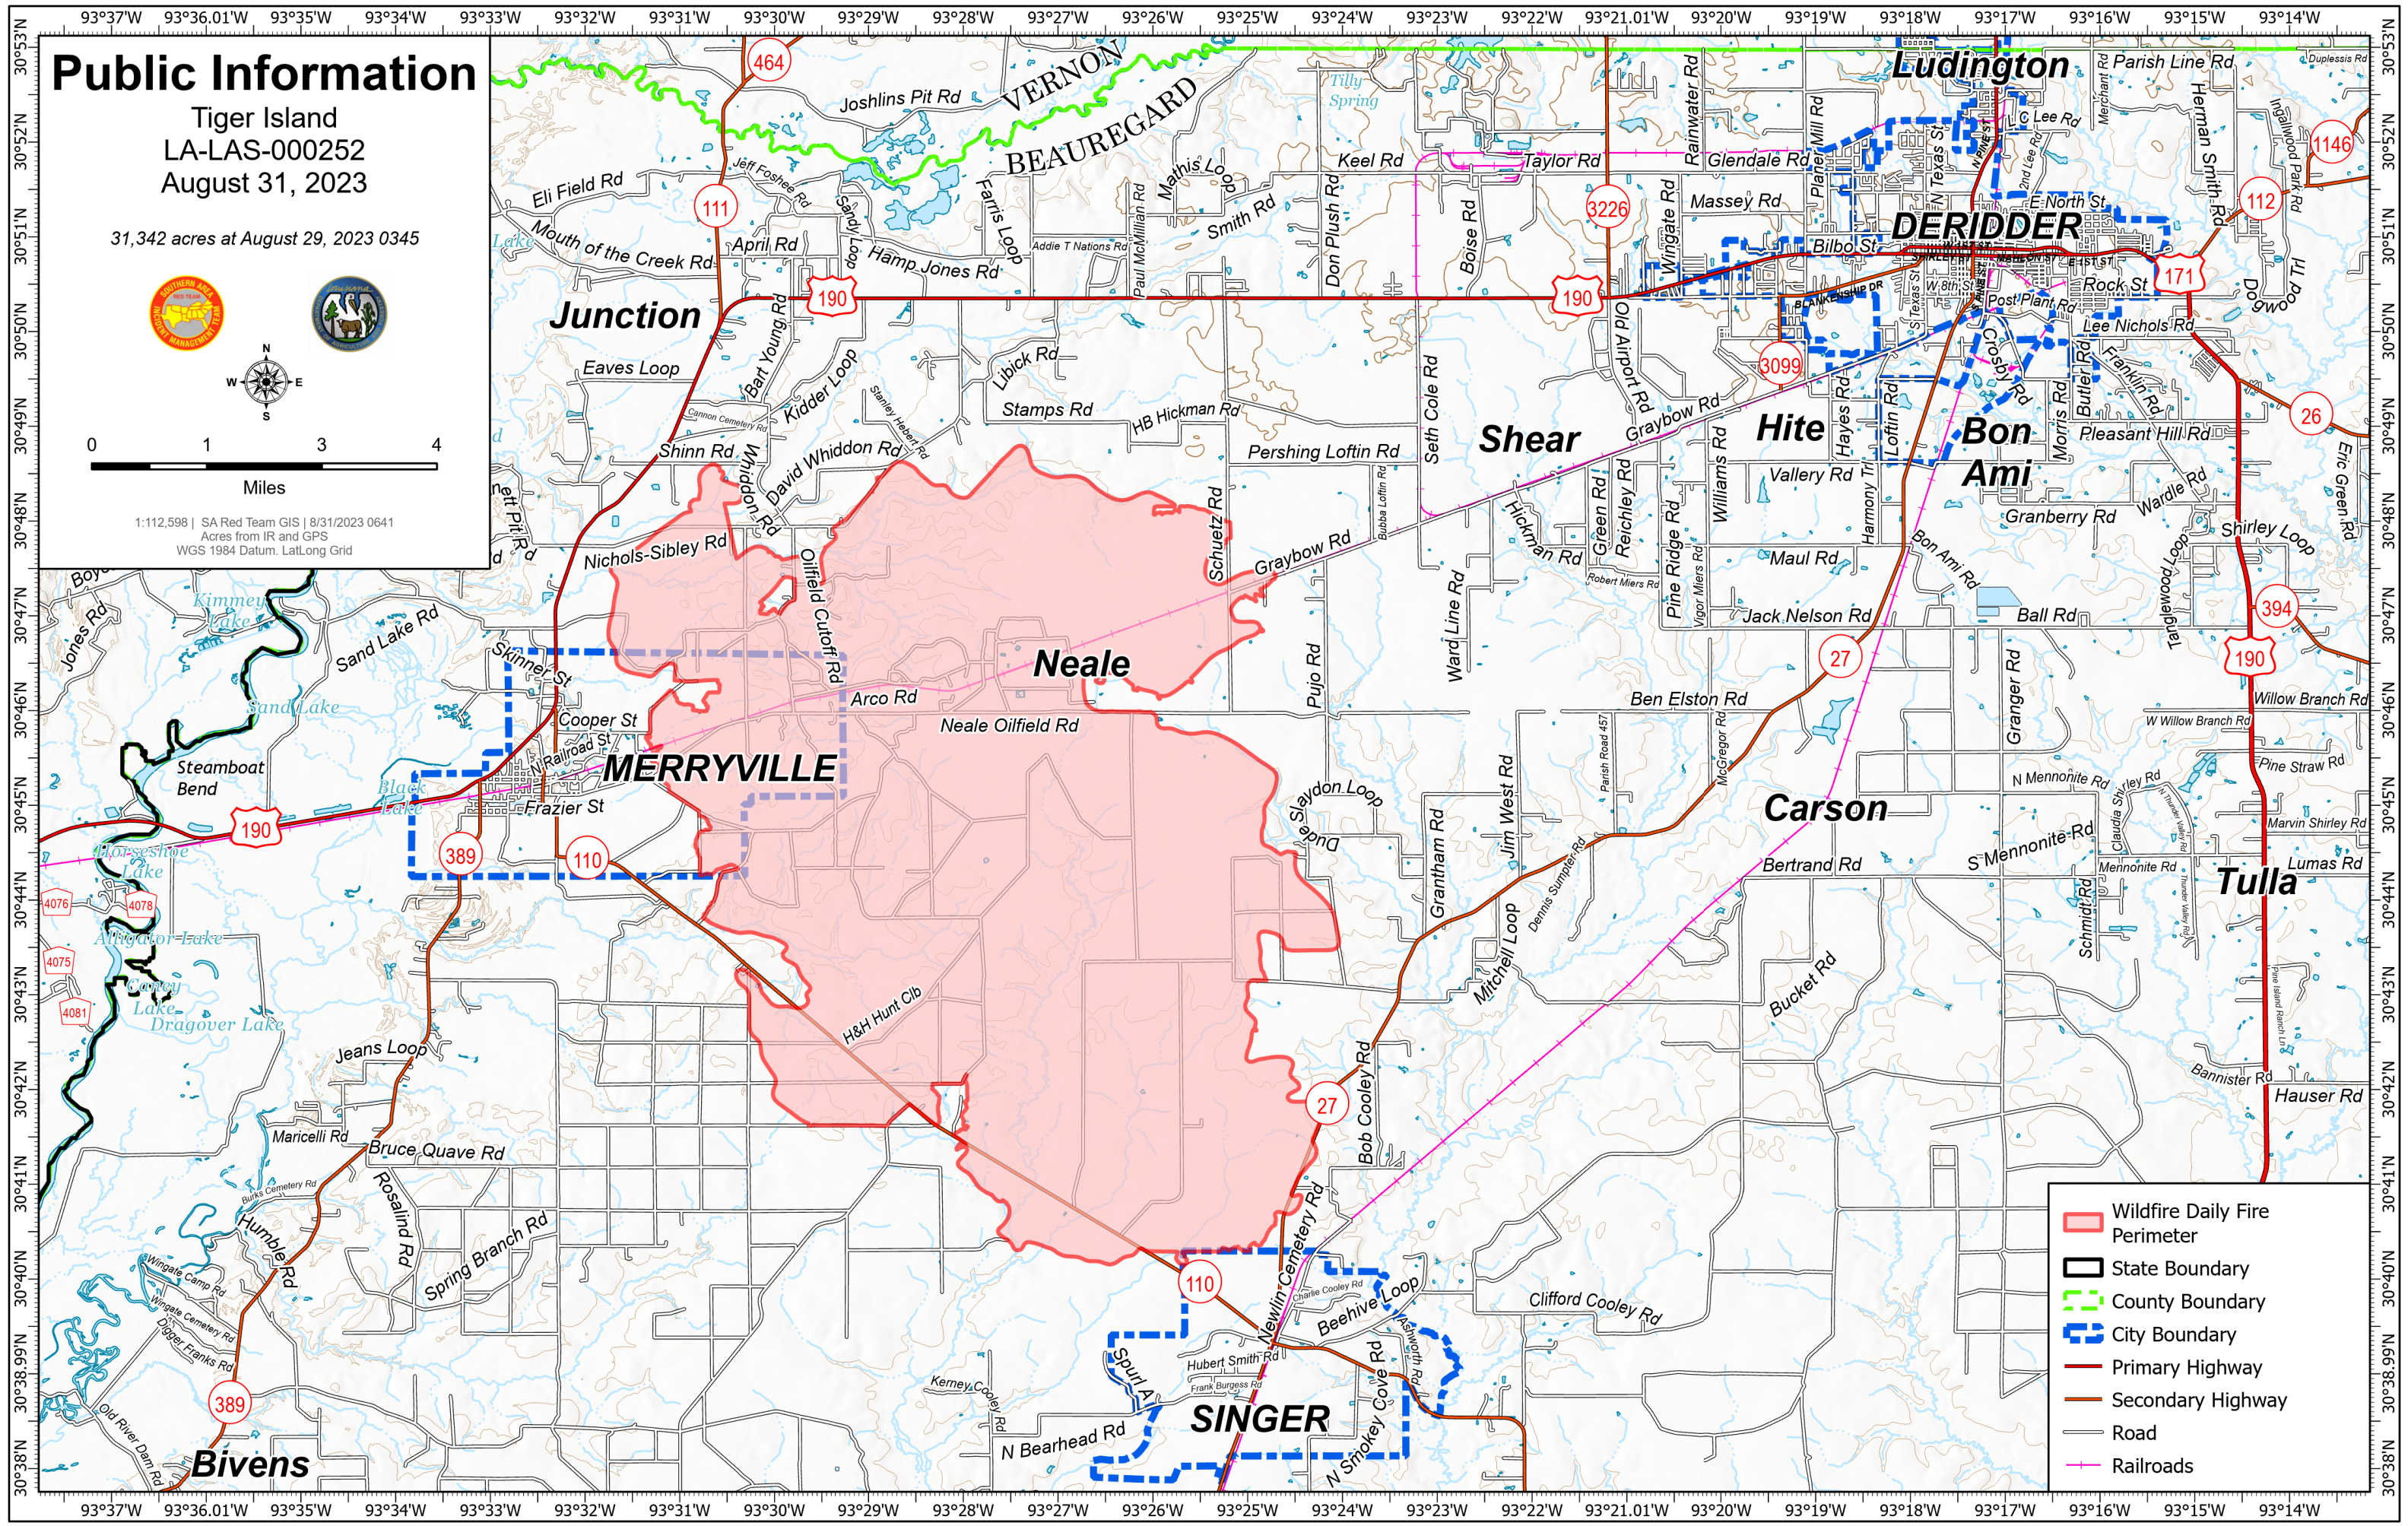

Public Information

Tiger Island
LA-LAS-000252
August 31, 2023

31,342 acres at August 29, 2023 0345

0 1 3 4
Miles

1:112,598 | SA Red Team GIS | 8/31/2023 0641
Acres from IR and GPS
WGS 1984 Datum, Lat/Long Grid

- Wildfire Daily Fire Perimeter
- State Boundary
- County Boundary
- City Boundary
- Primary Highway
- Secondary Highway
- Road
- Railroads