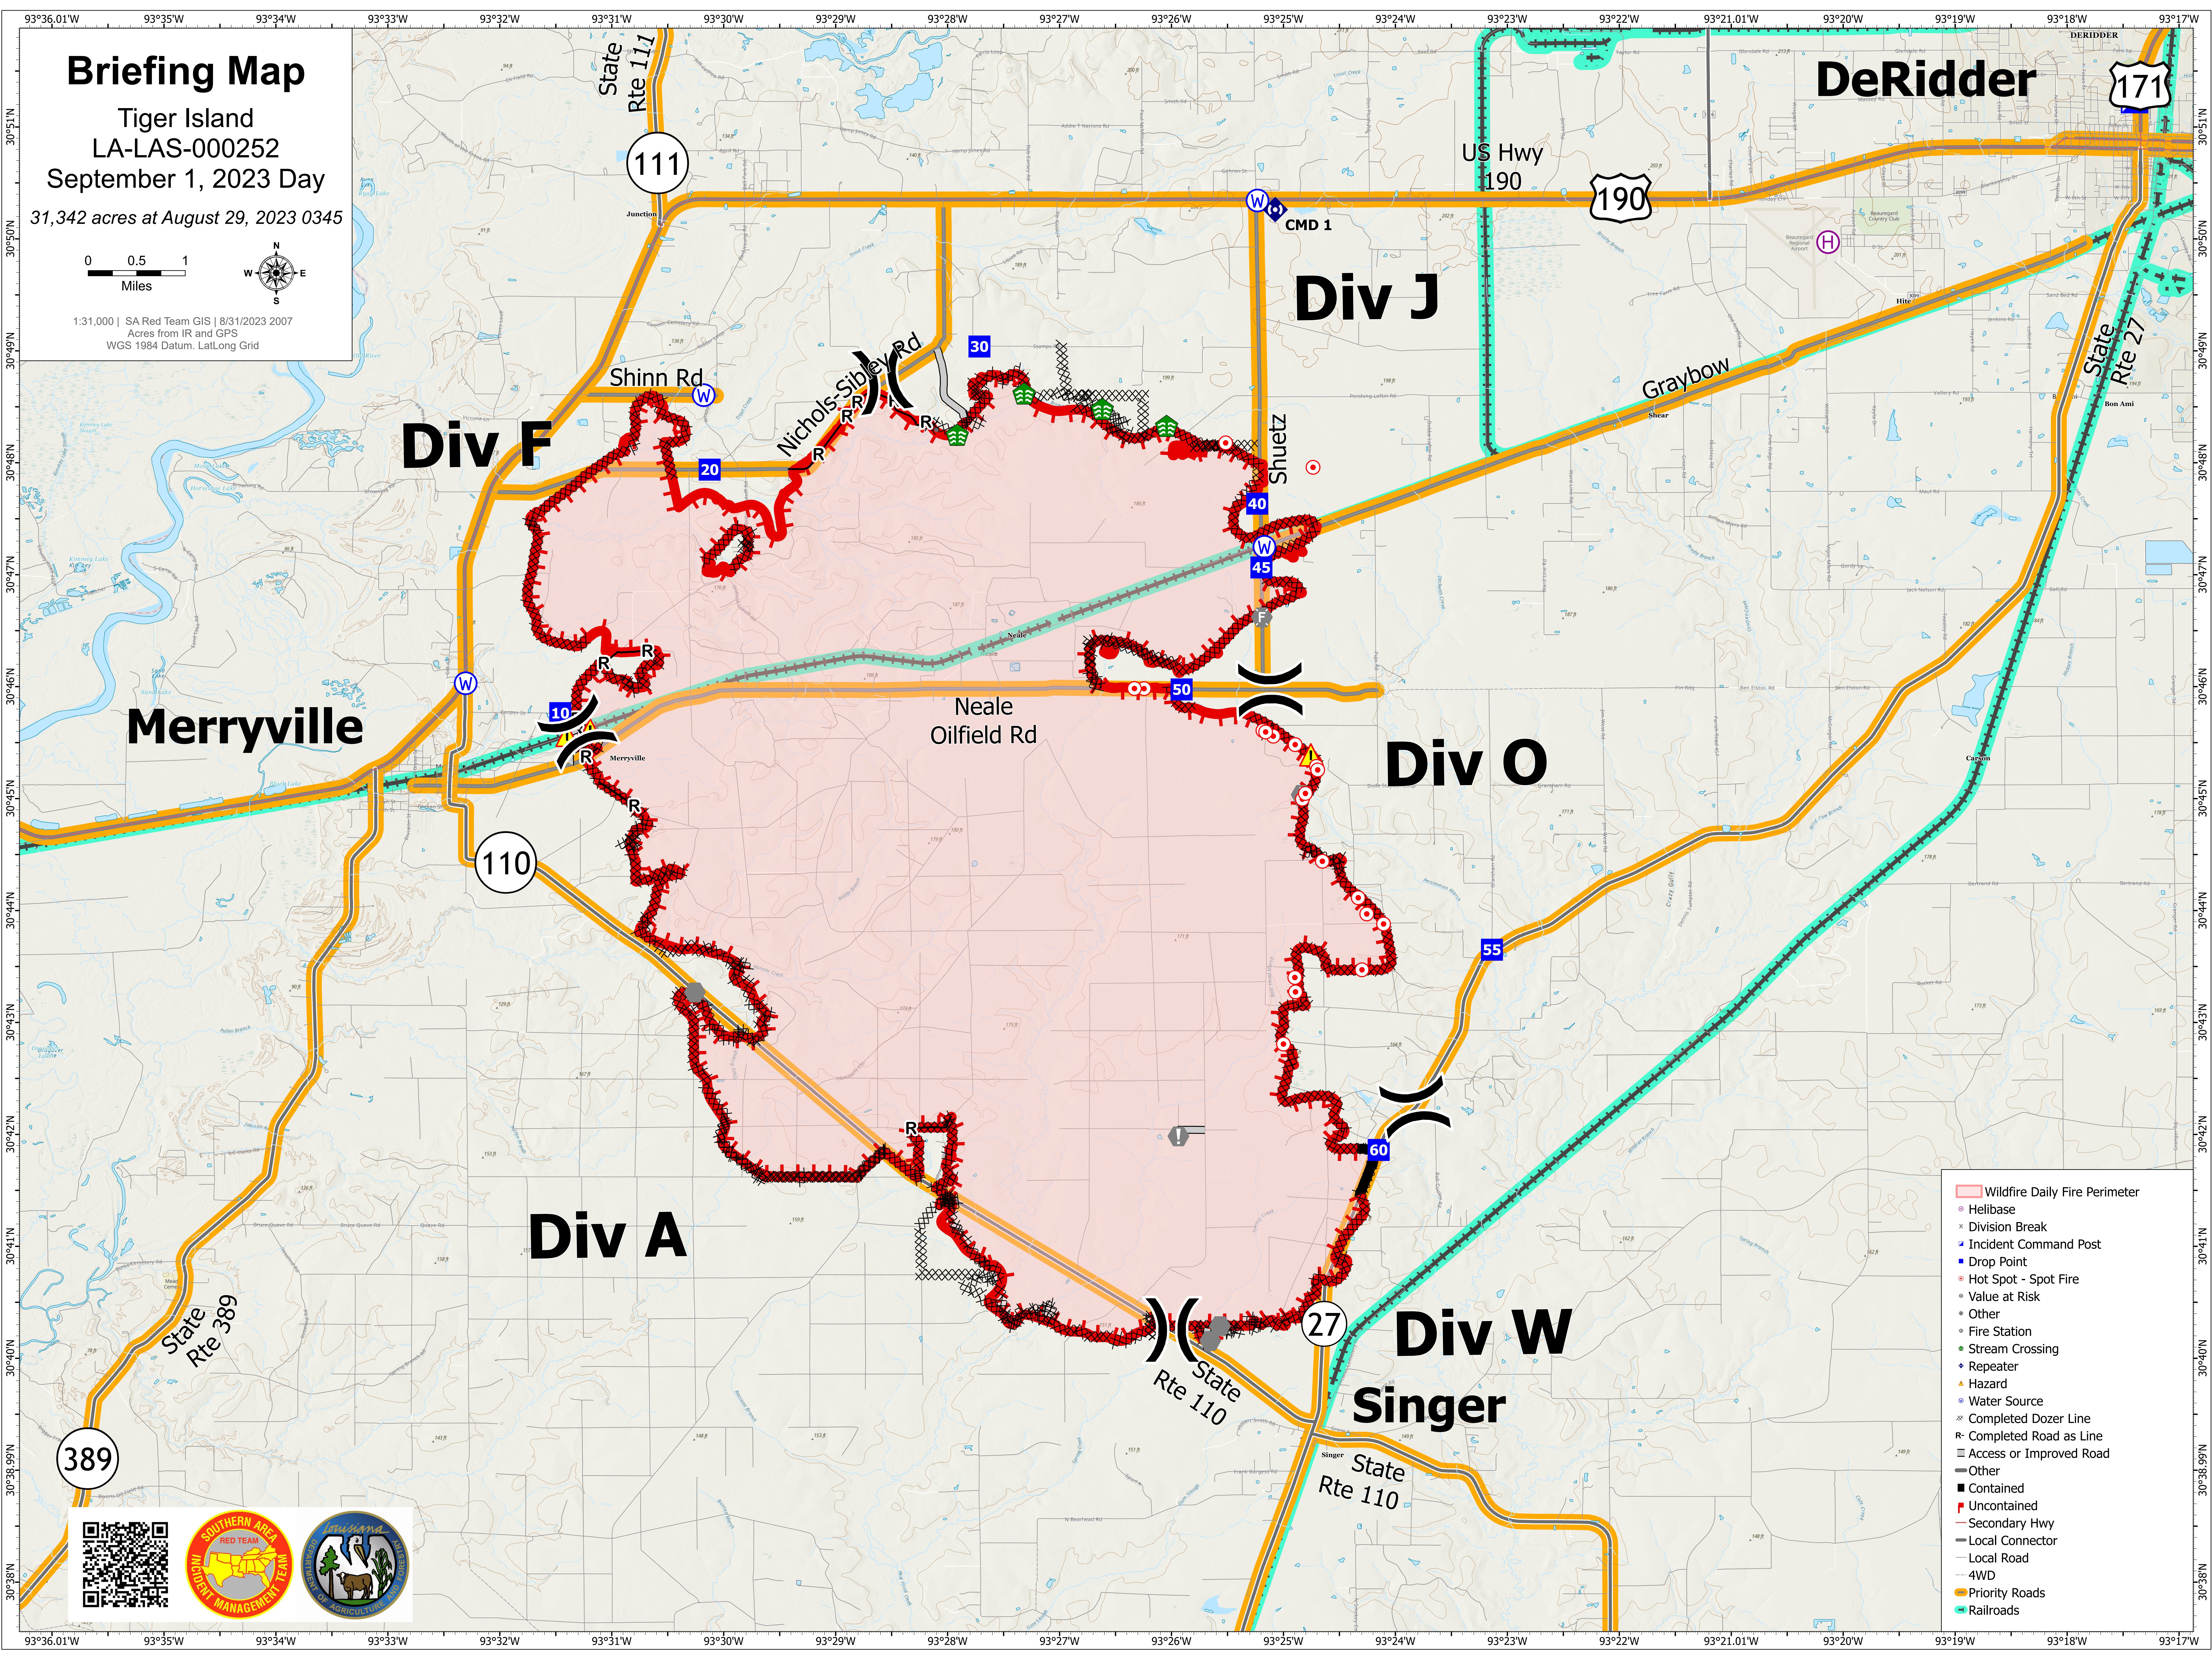

Briefing Map

Tiger Island
LA-LAS-000252
September 1, 2023 Day
31,342 acres at August 29, 2023 0345

1:31,000 | SA Red Team GIS | 8/31/2023 2007
Acres from IR and GPS
WGS 1984 Datum, Lat/Long Grid

- Wildfire Daily Fire Perimeter
- Helibase
- Division Break
- Incident Command Post
- Drop Point
- Hot Spot - Spot Fire
- Value at Risk
- Other
- Fire Station
- Stream Crossing
- Repeater
- Hazard
- Water Source
- Completed Dozer Line
- Completed Road as Line
- Access or Improved Road
- Other
- Contained
- Uncontained
- Secondary Hwy
- Local Connector
- Local Road
- 4WD
- Priority Roads
- Railroads