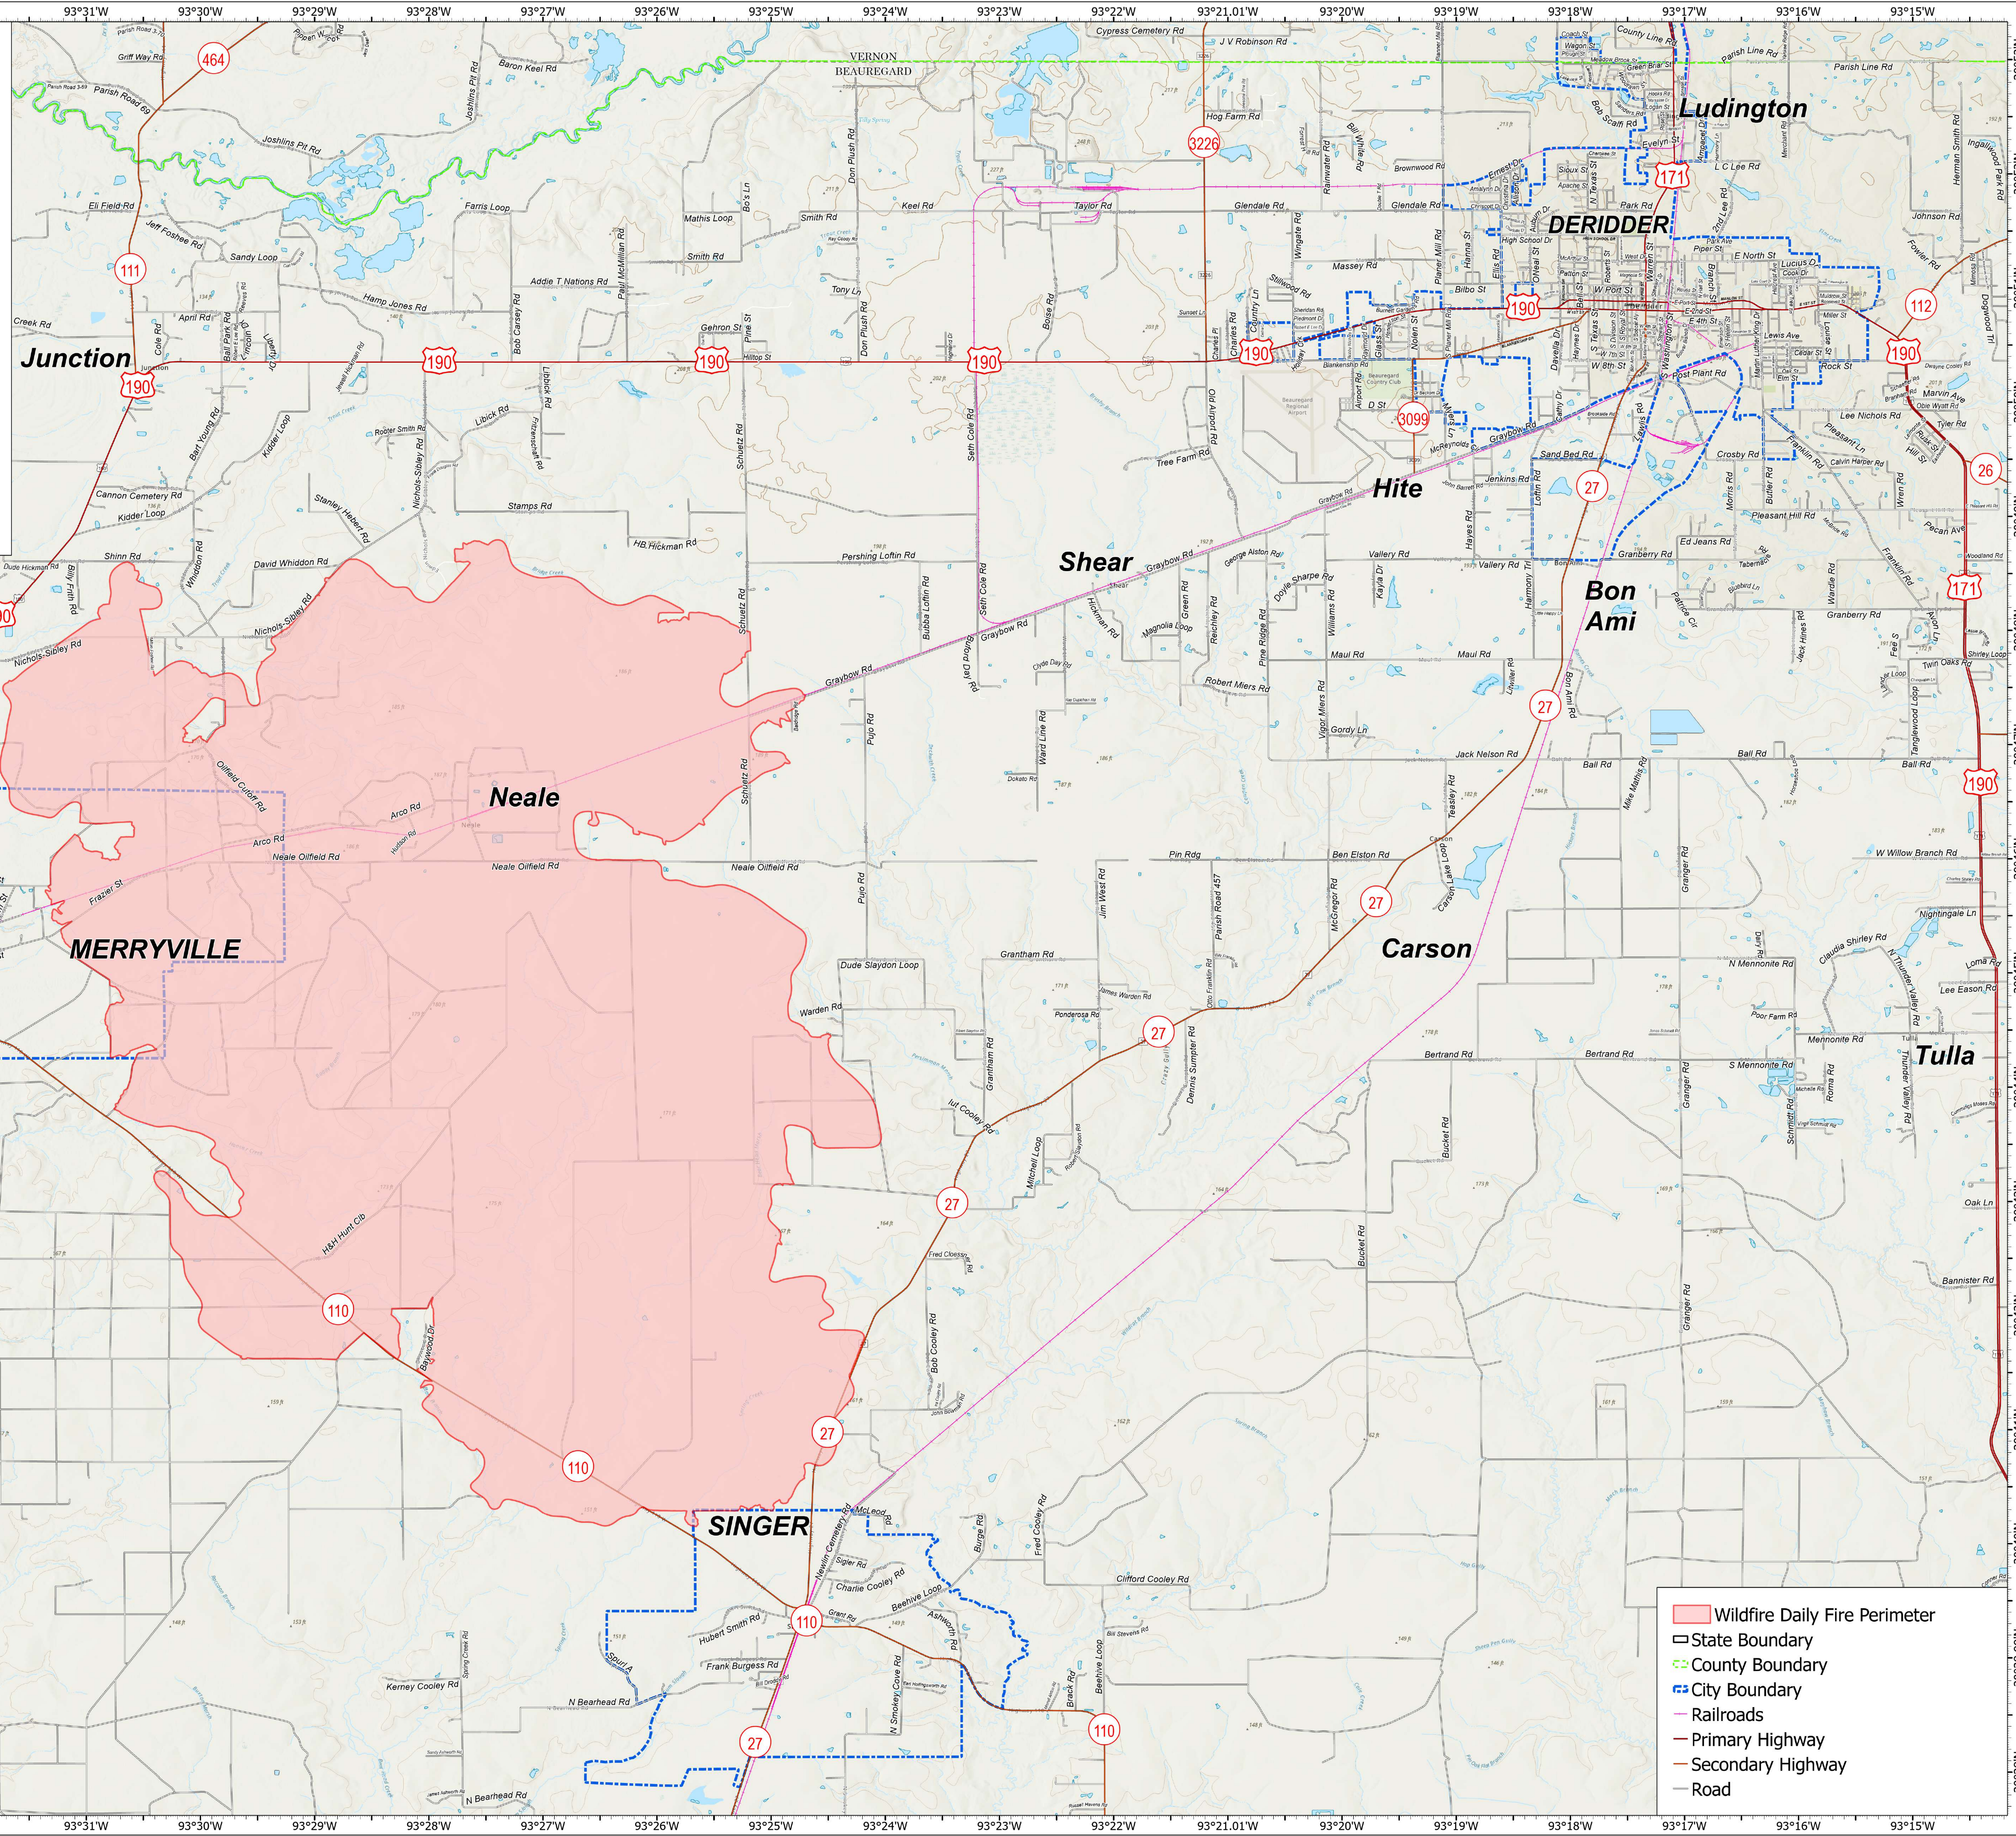

Public Information

Tiger Island
LA-LAS-000252
September 1, 2023

31,342 acres at August 29, 2023 0345

0 1 2 3
Miles

1:34,000 | SA Red Team GIS | 8/31/2023 2128
Acres from IR and GPS
WGS 1984 Datum, LatLong Grid

- Wildfire Daily Fire Perimeter
- State Boundary
- County Boundary
- City Boundary
- Railroads
- Primary Highway
- Secondary Highway
- Road