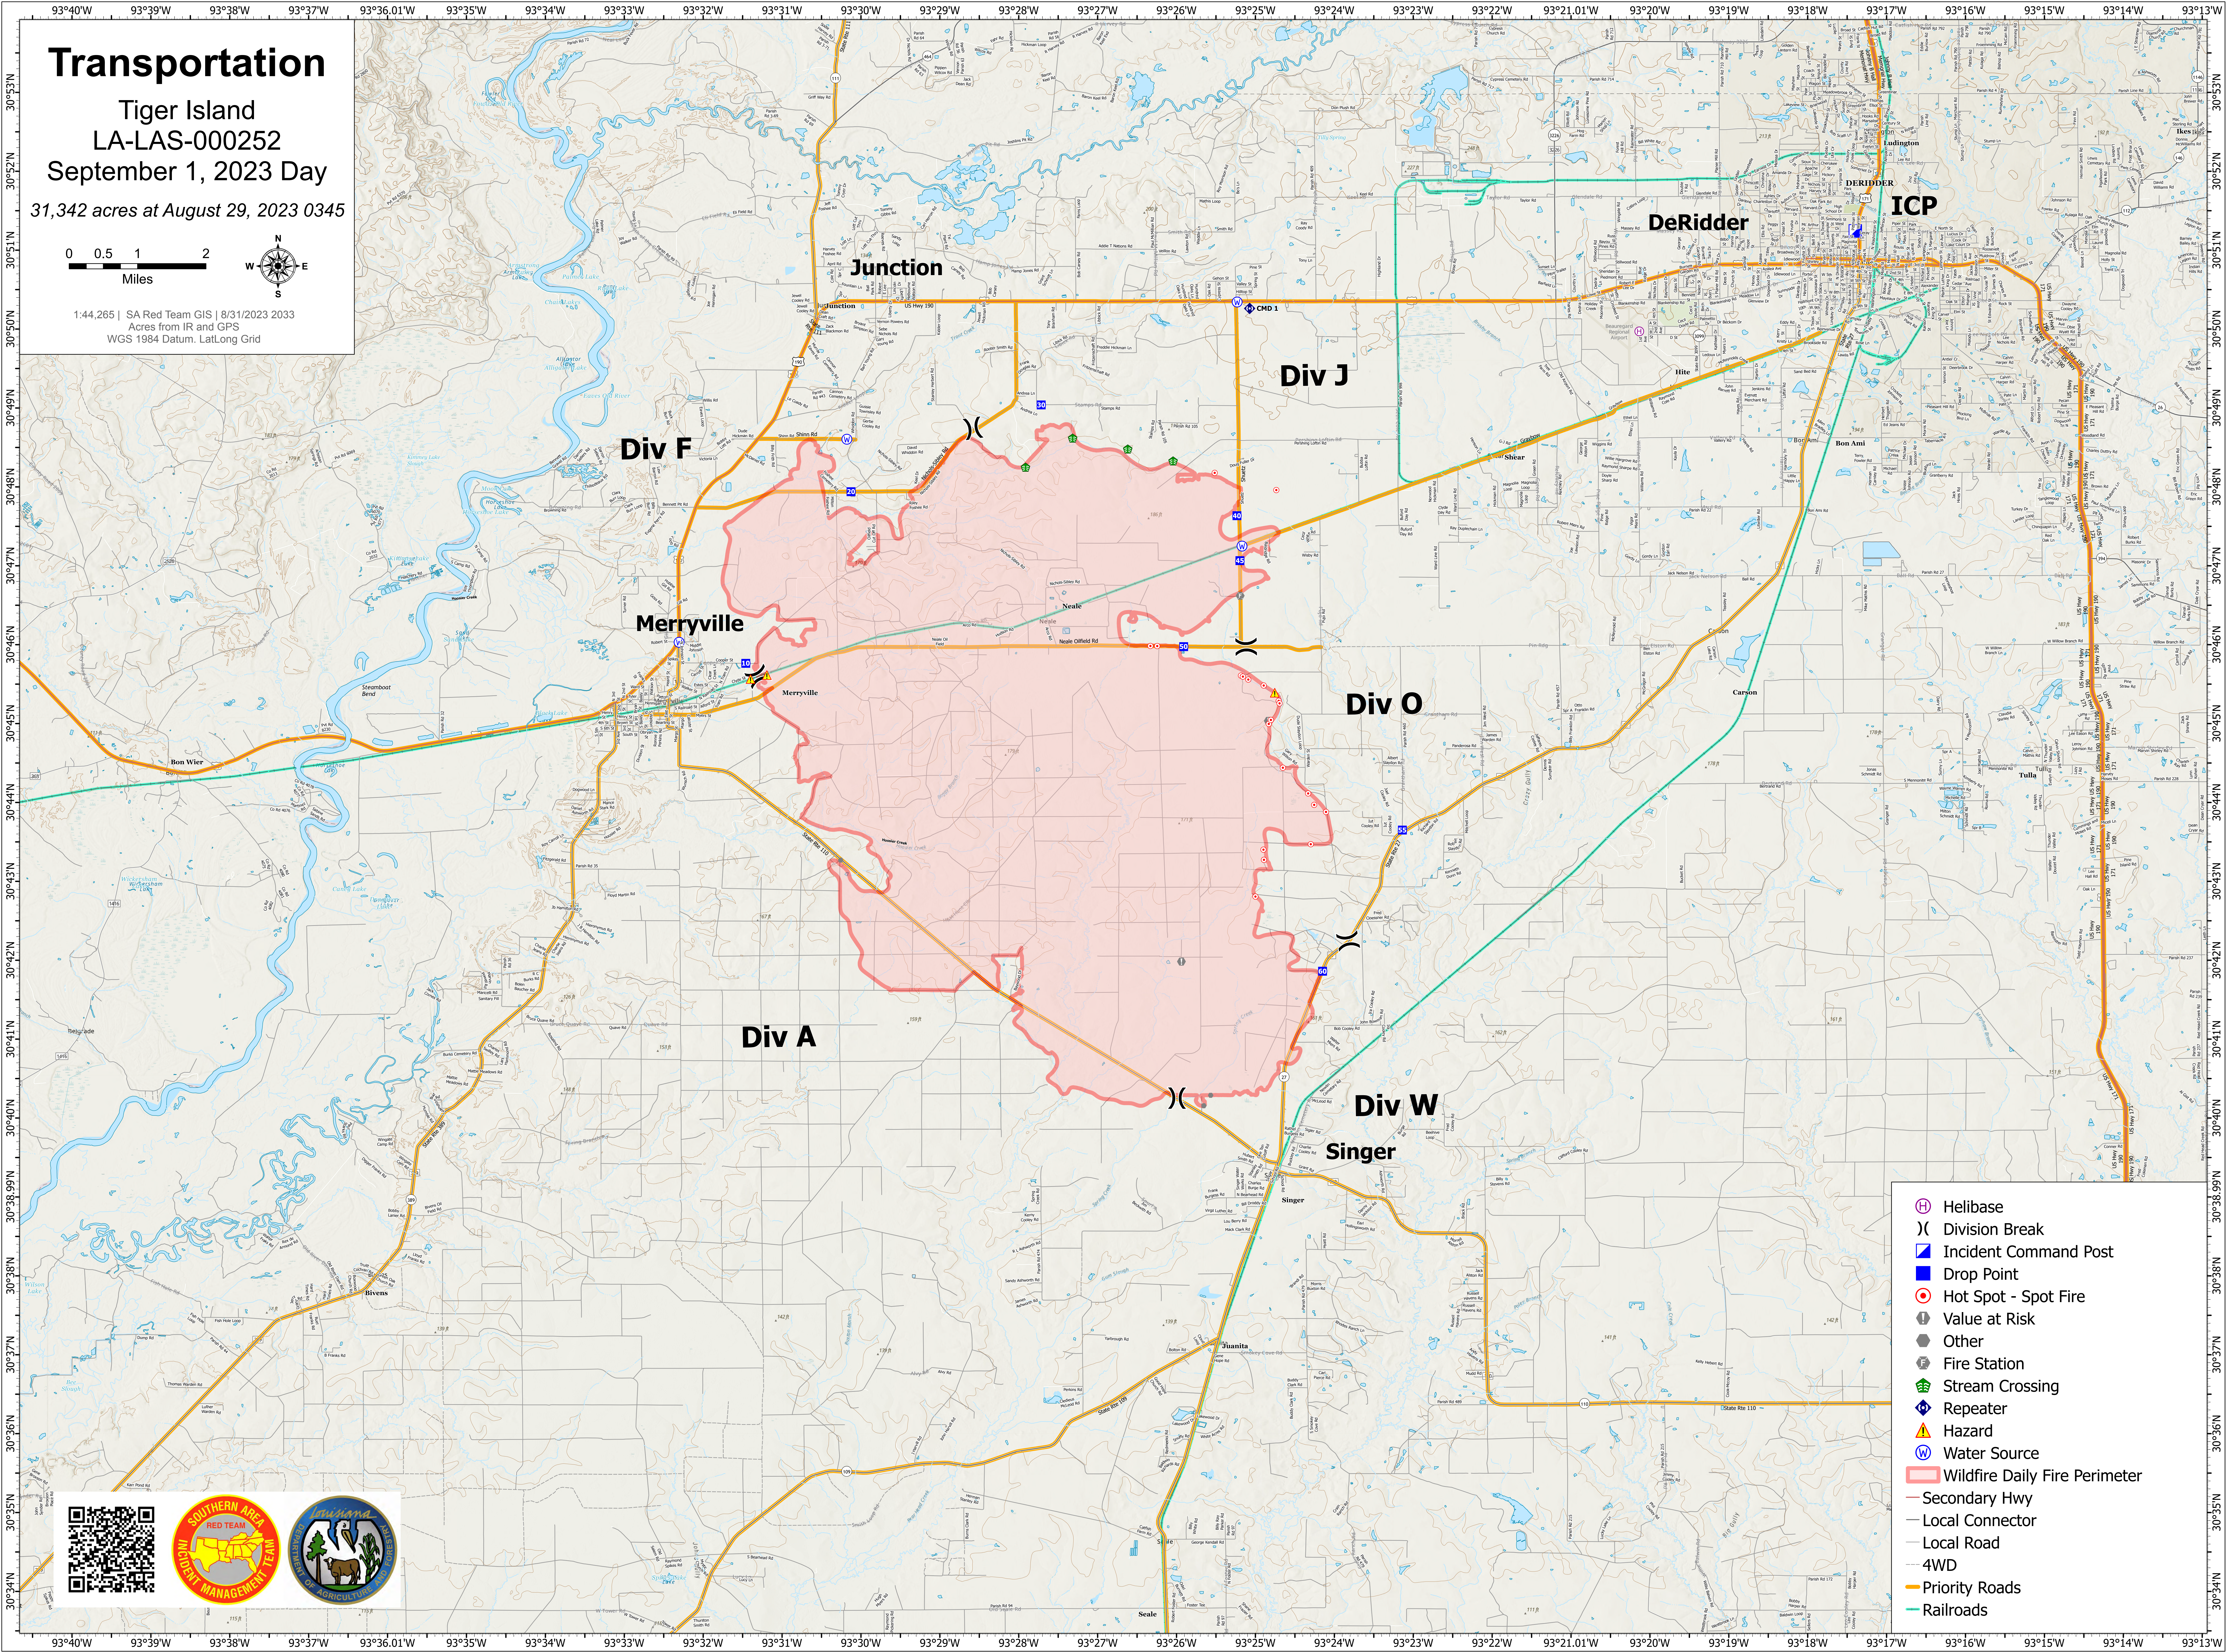

Transportation

Tiger Island
LA-LAS-000252

September 1, 2023 Day

31,342 acres at August 29, 2023 0345

1:44,265 | SA Red Team GIS | 8/31/2023 2033
Acres from IR and GPS
WGS 1984 Datum, Lat/Long Grid

- Helibase
- Division Break
- Incident Command Post
- Drop Point
- Hot Spot - Spot Fire
- Value at Risk
- Other
- Fire Station
- Stream Crossing
- Repeater
- Hazard
- Water Source
- Wildfire Daily Fire Perimeter
- Secondary Hwy
- Local Connector
- Local Road
- 4WD
- Priority Roads
- Railroads