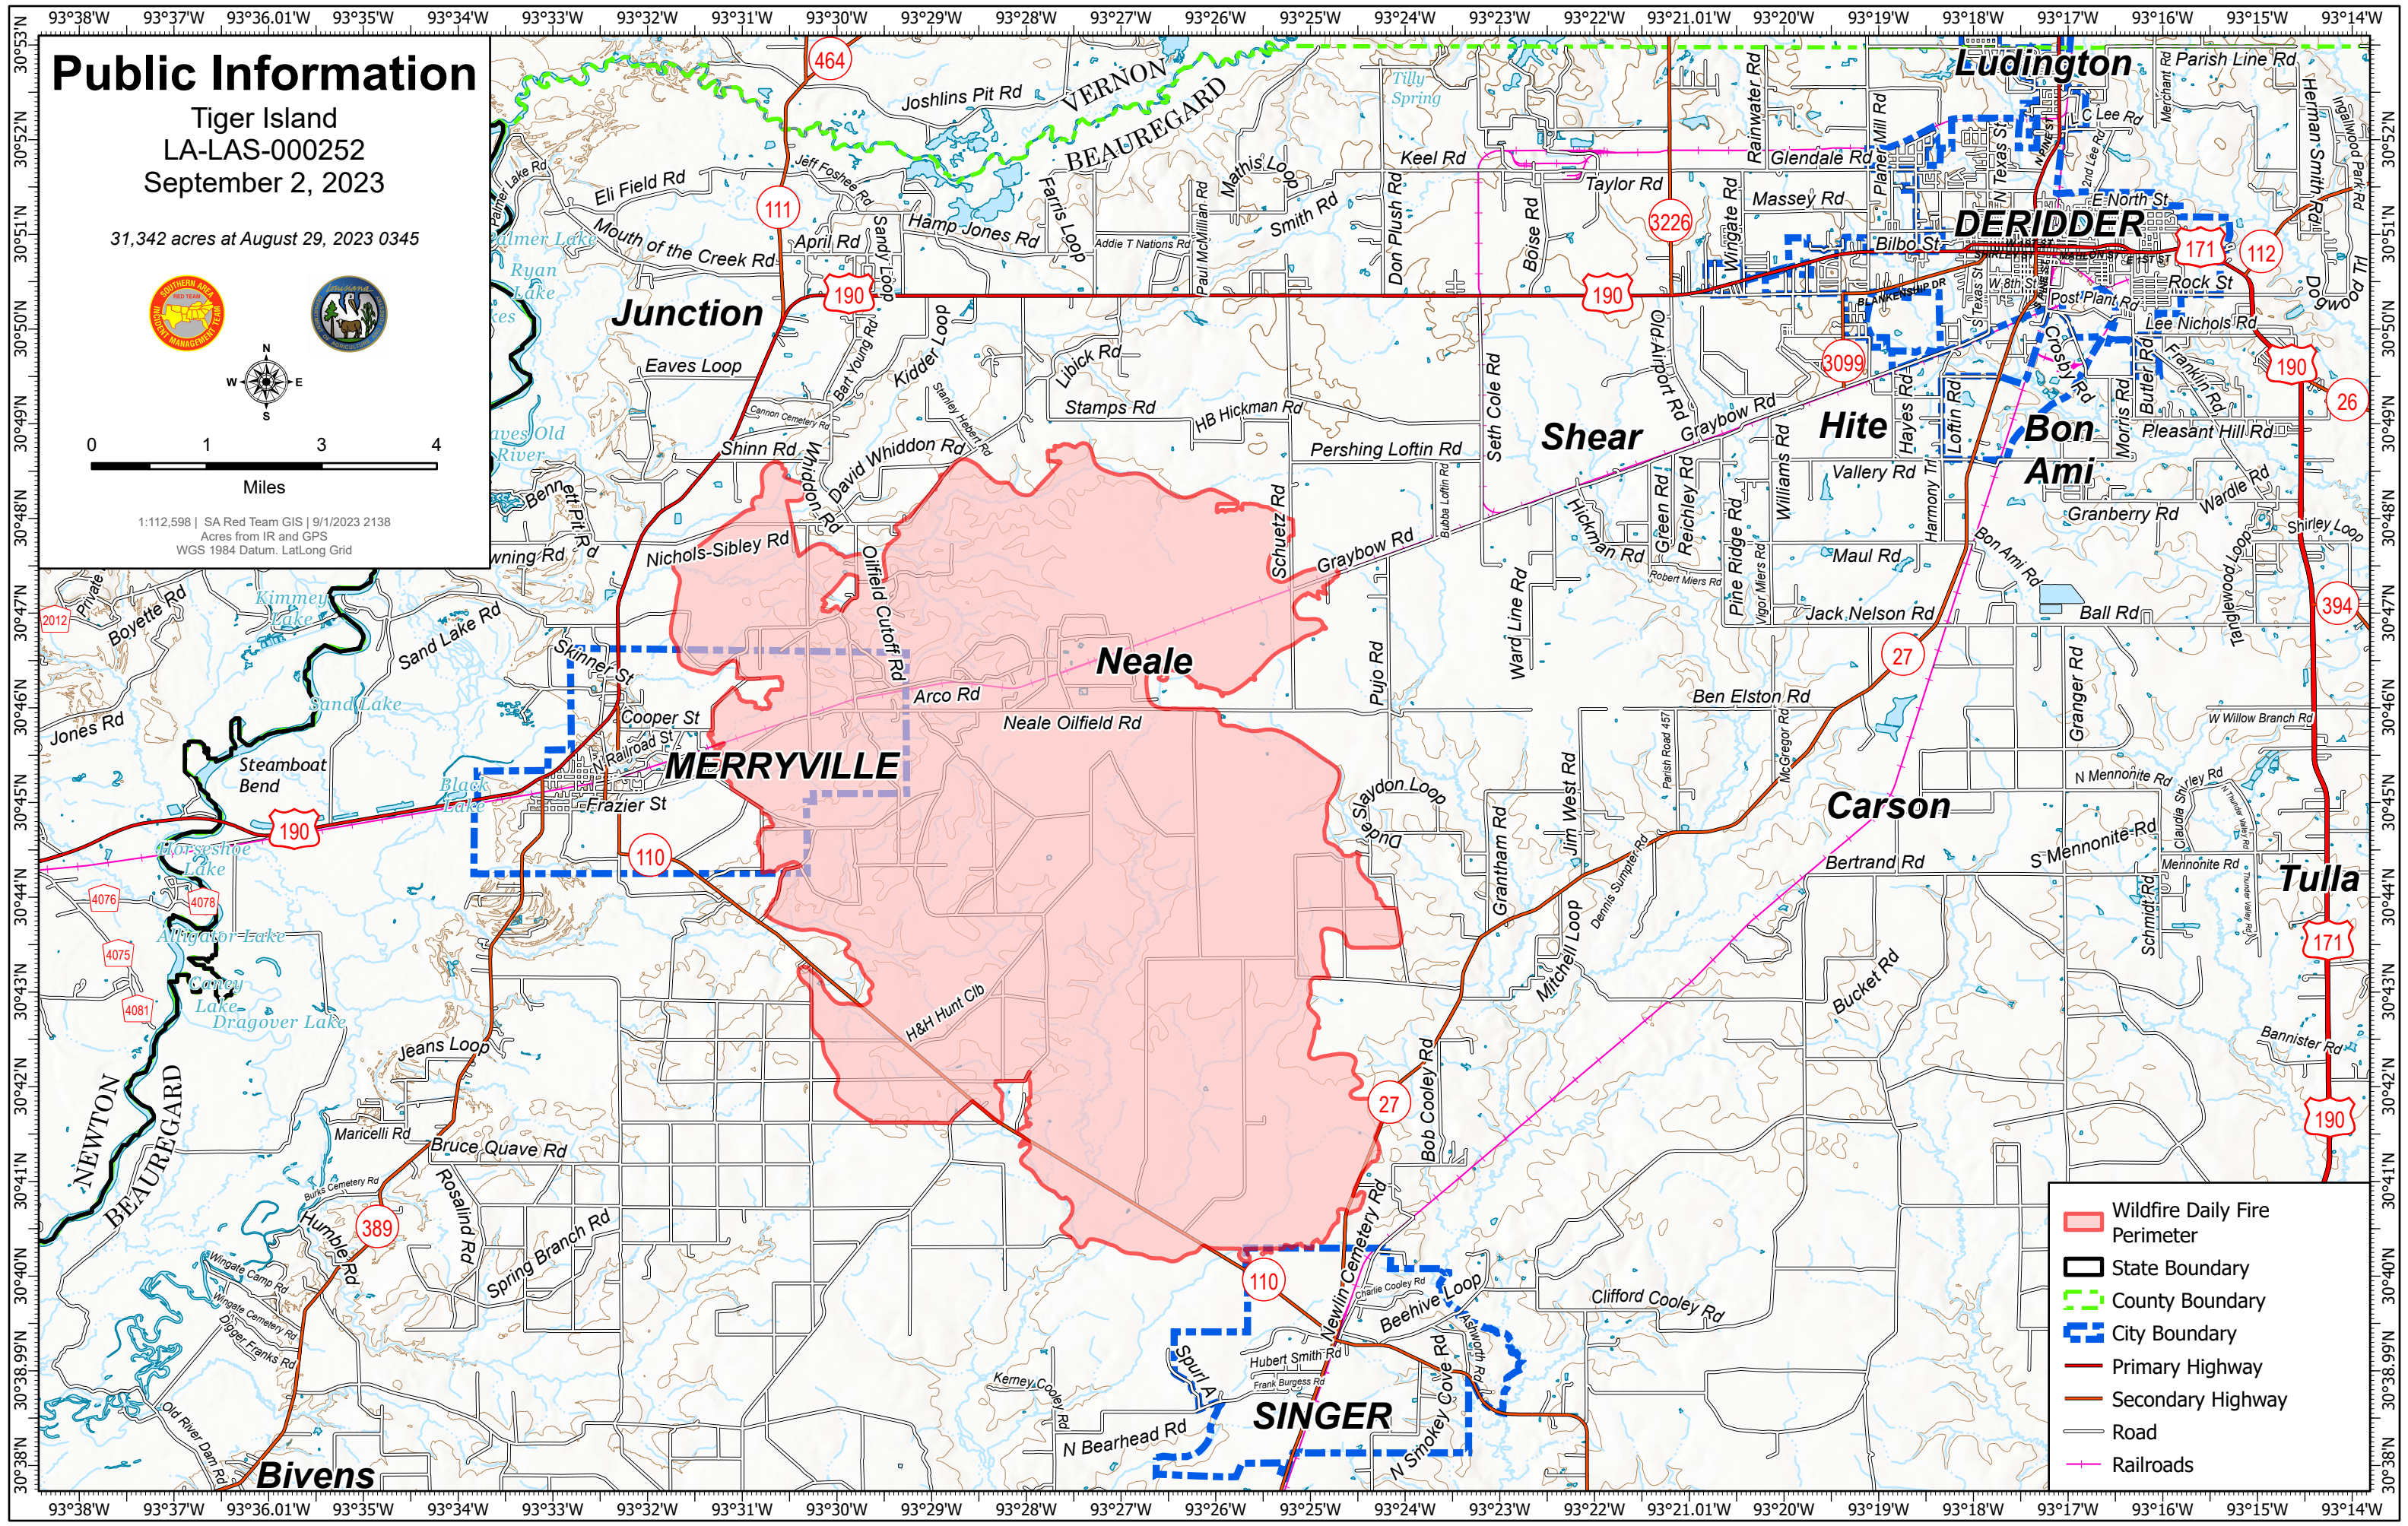

Public Information

Tiger Island
LA-LAS-000252
September 2, 2023

31,342 acres at August 29, 2023 0345

1:112,598 | SA Red Team GIS | 9/1/2023 2138
Acres from IR and GPS
WGS 1984 Datum, LatLong Grid

- Wildfire Daily Fire Perimeter
- State Boundary
- County Boundary
- City Boundary
- Primary Highway
- Secondary Highway
- Road
- Railroads