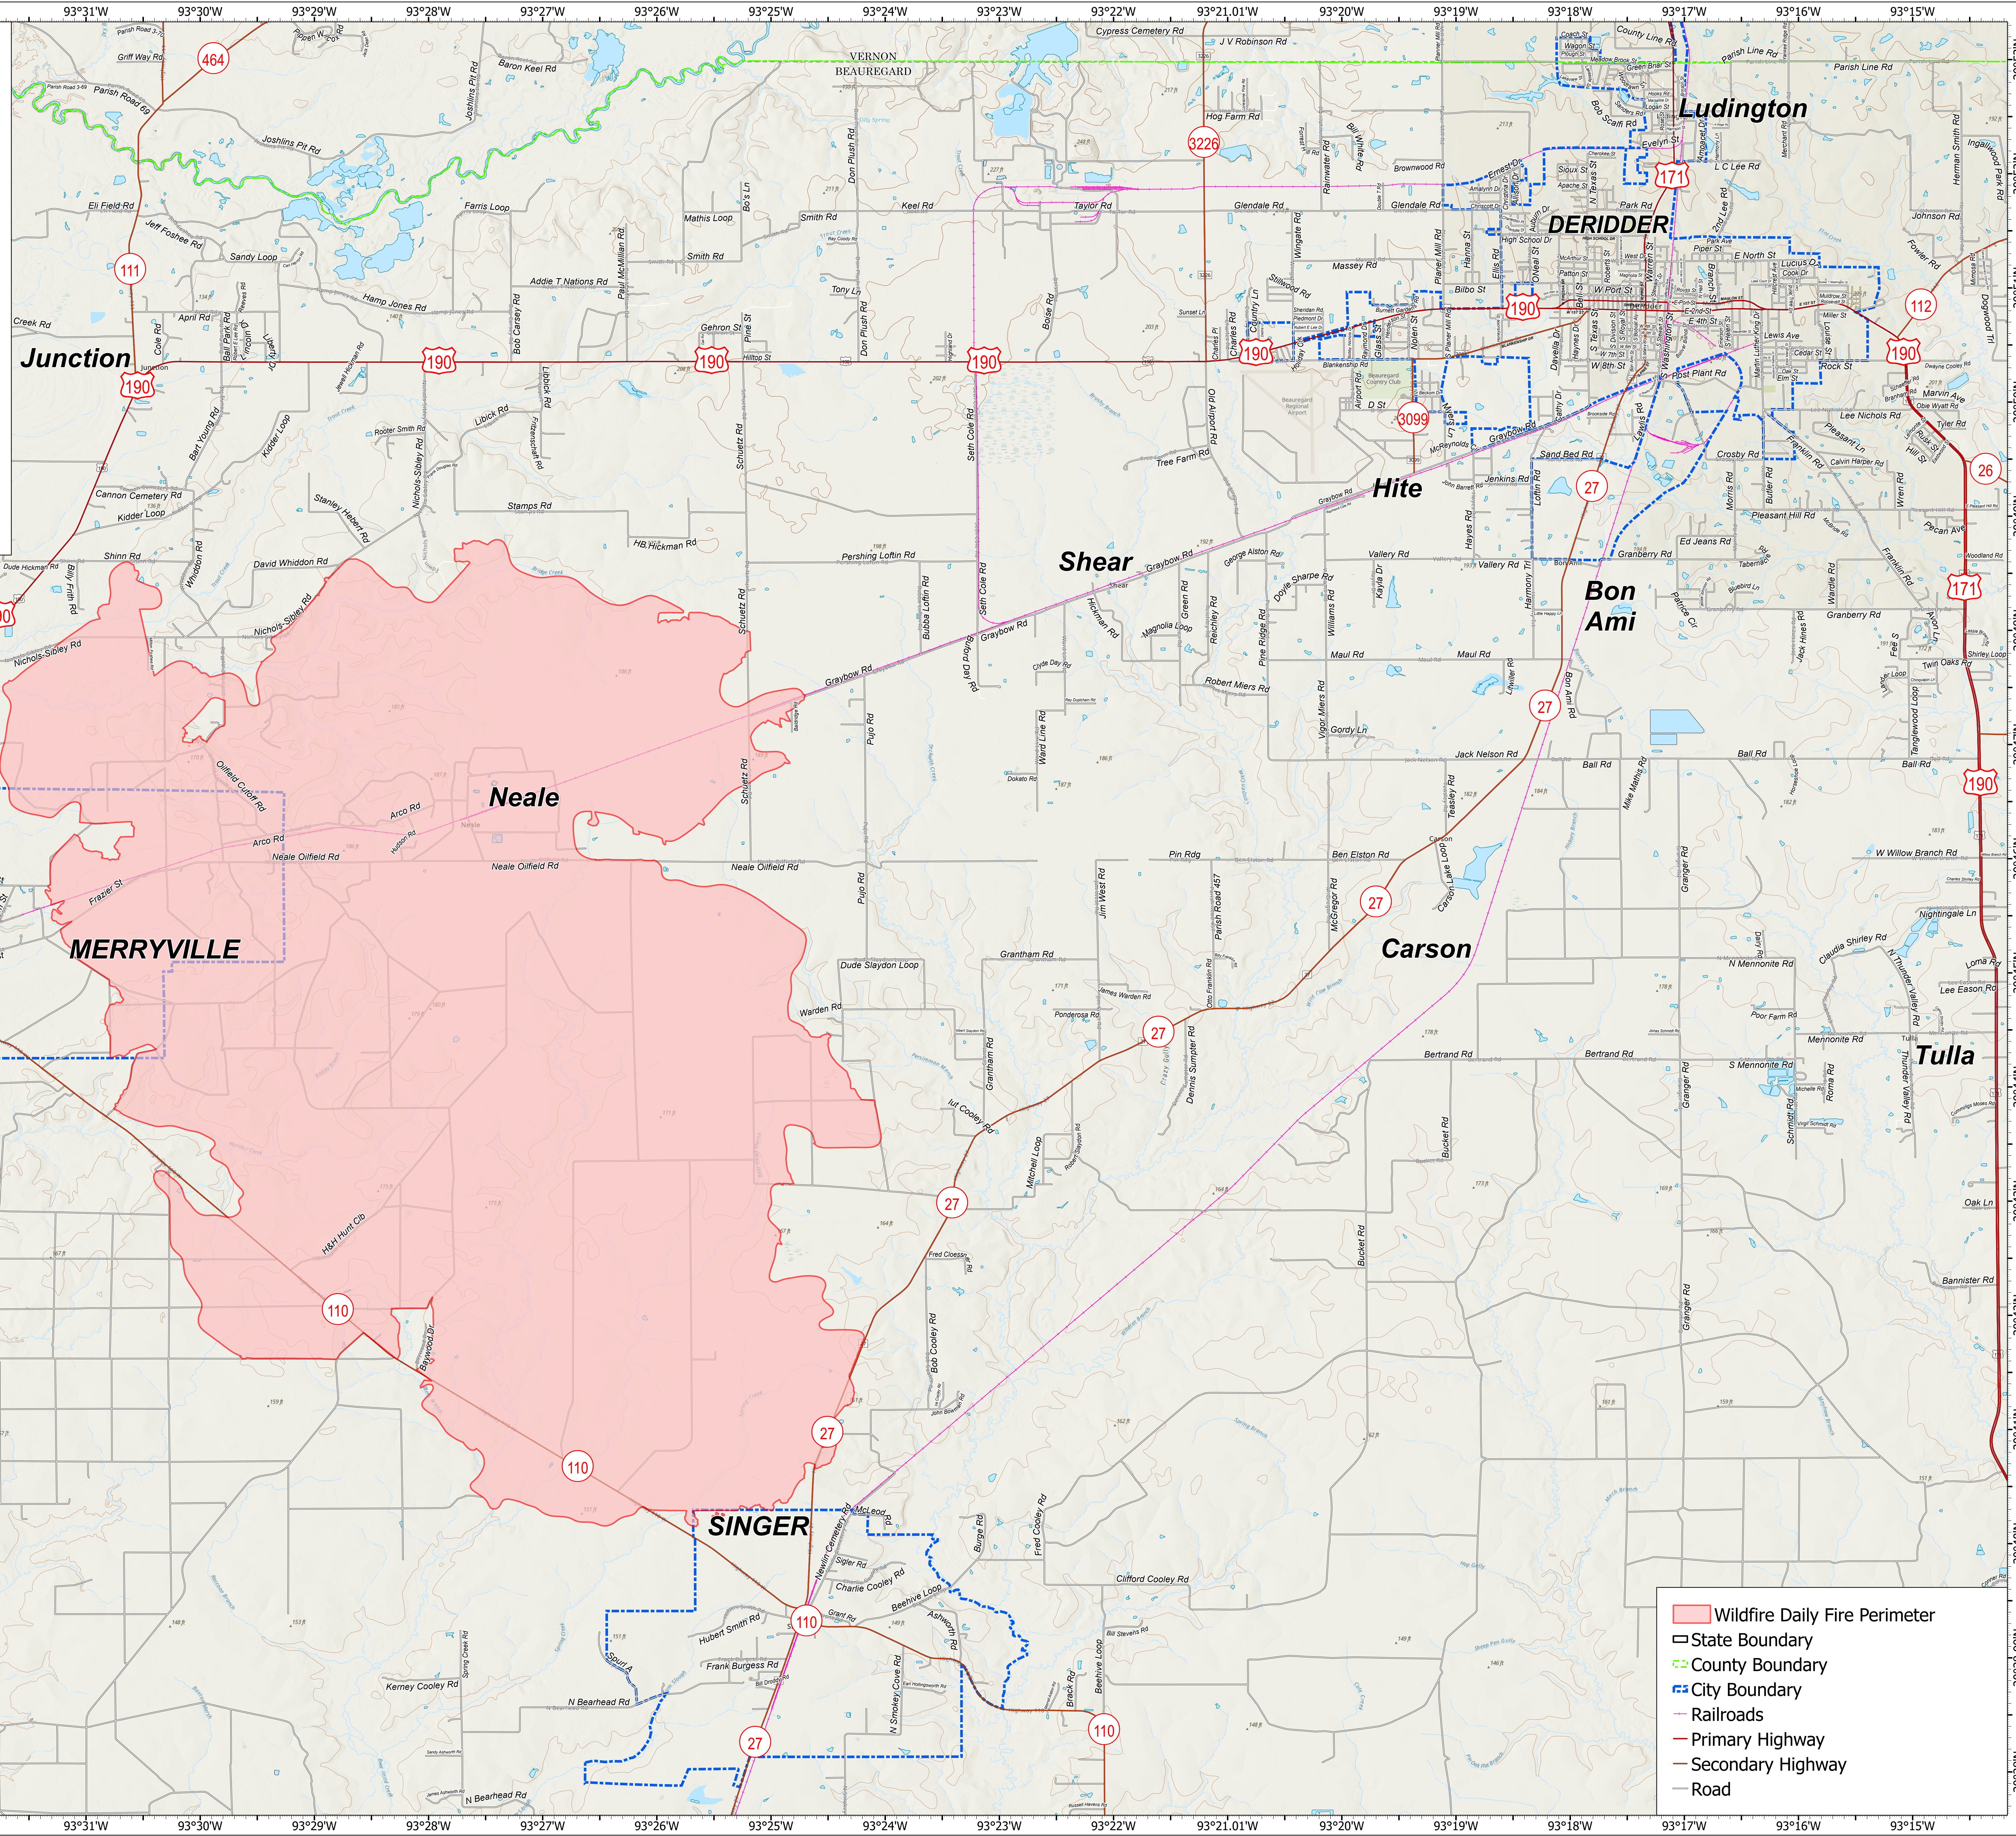

Public Information

Tiger Island
LA-LAS-000252
September 2, 2023

31,342 acres at August 29, 2023 0345

1:34,000 | SA Red Team GIS | 9/1/2023 2147
Acres from IR and GPS
WGS 1984 Datum, LatLong Grid

- Wildfire Daily Fire Perimeter
- State Boundary
- County Boundary
- City Boundary
- Railroads
- Primary Highway
- Secondary Highway
- Road