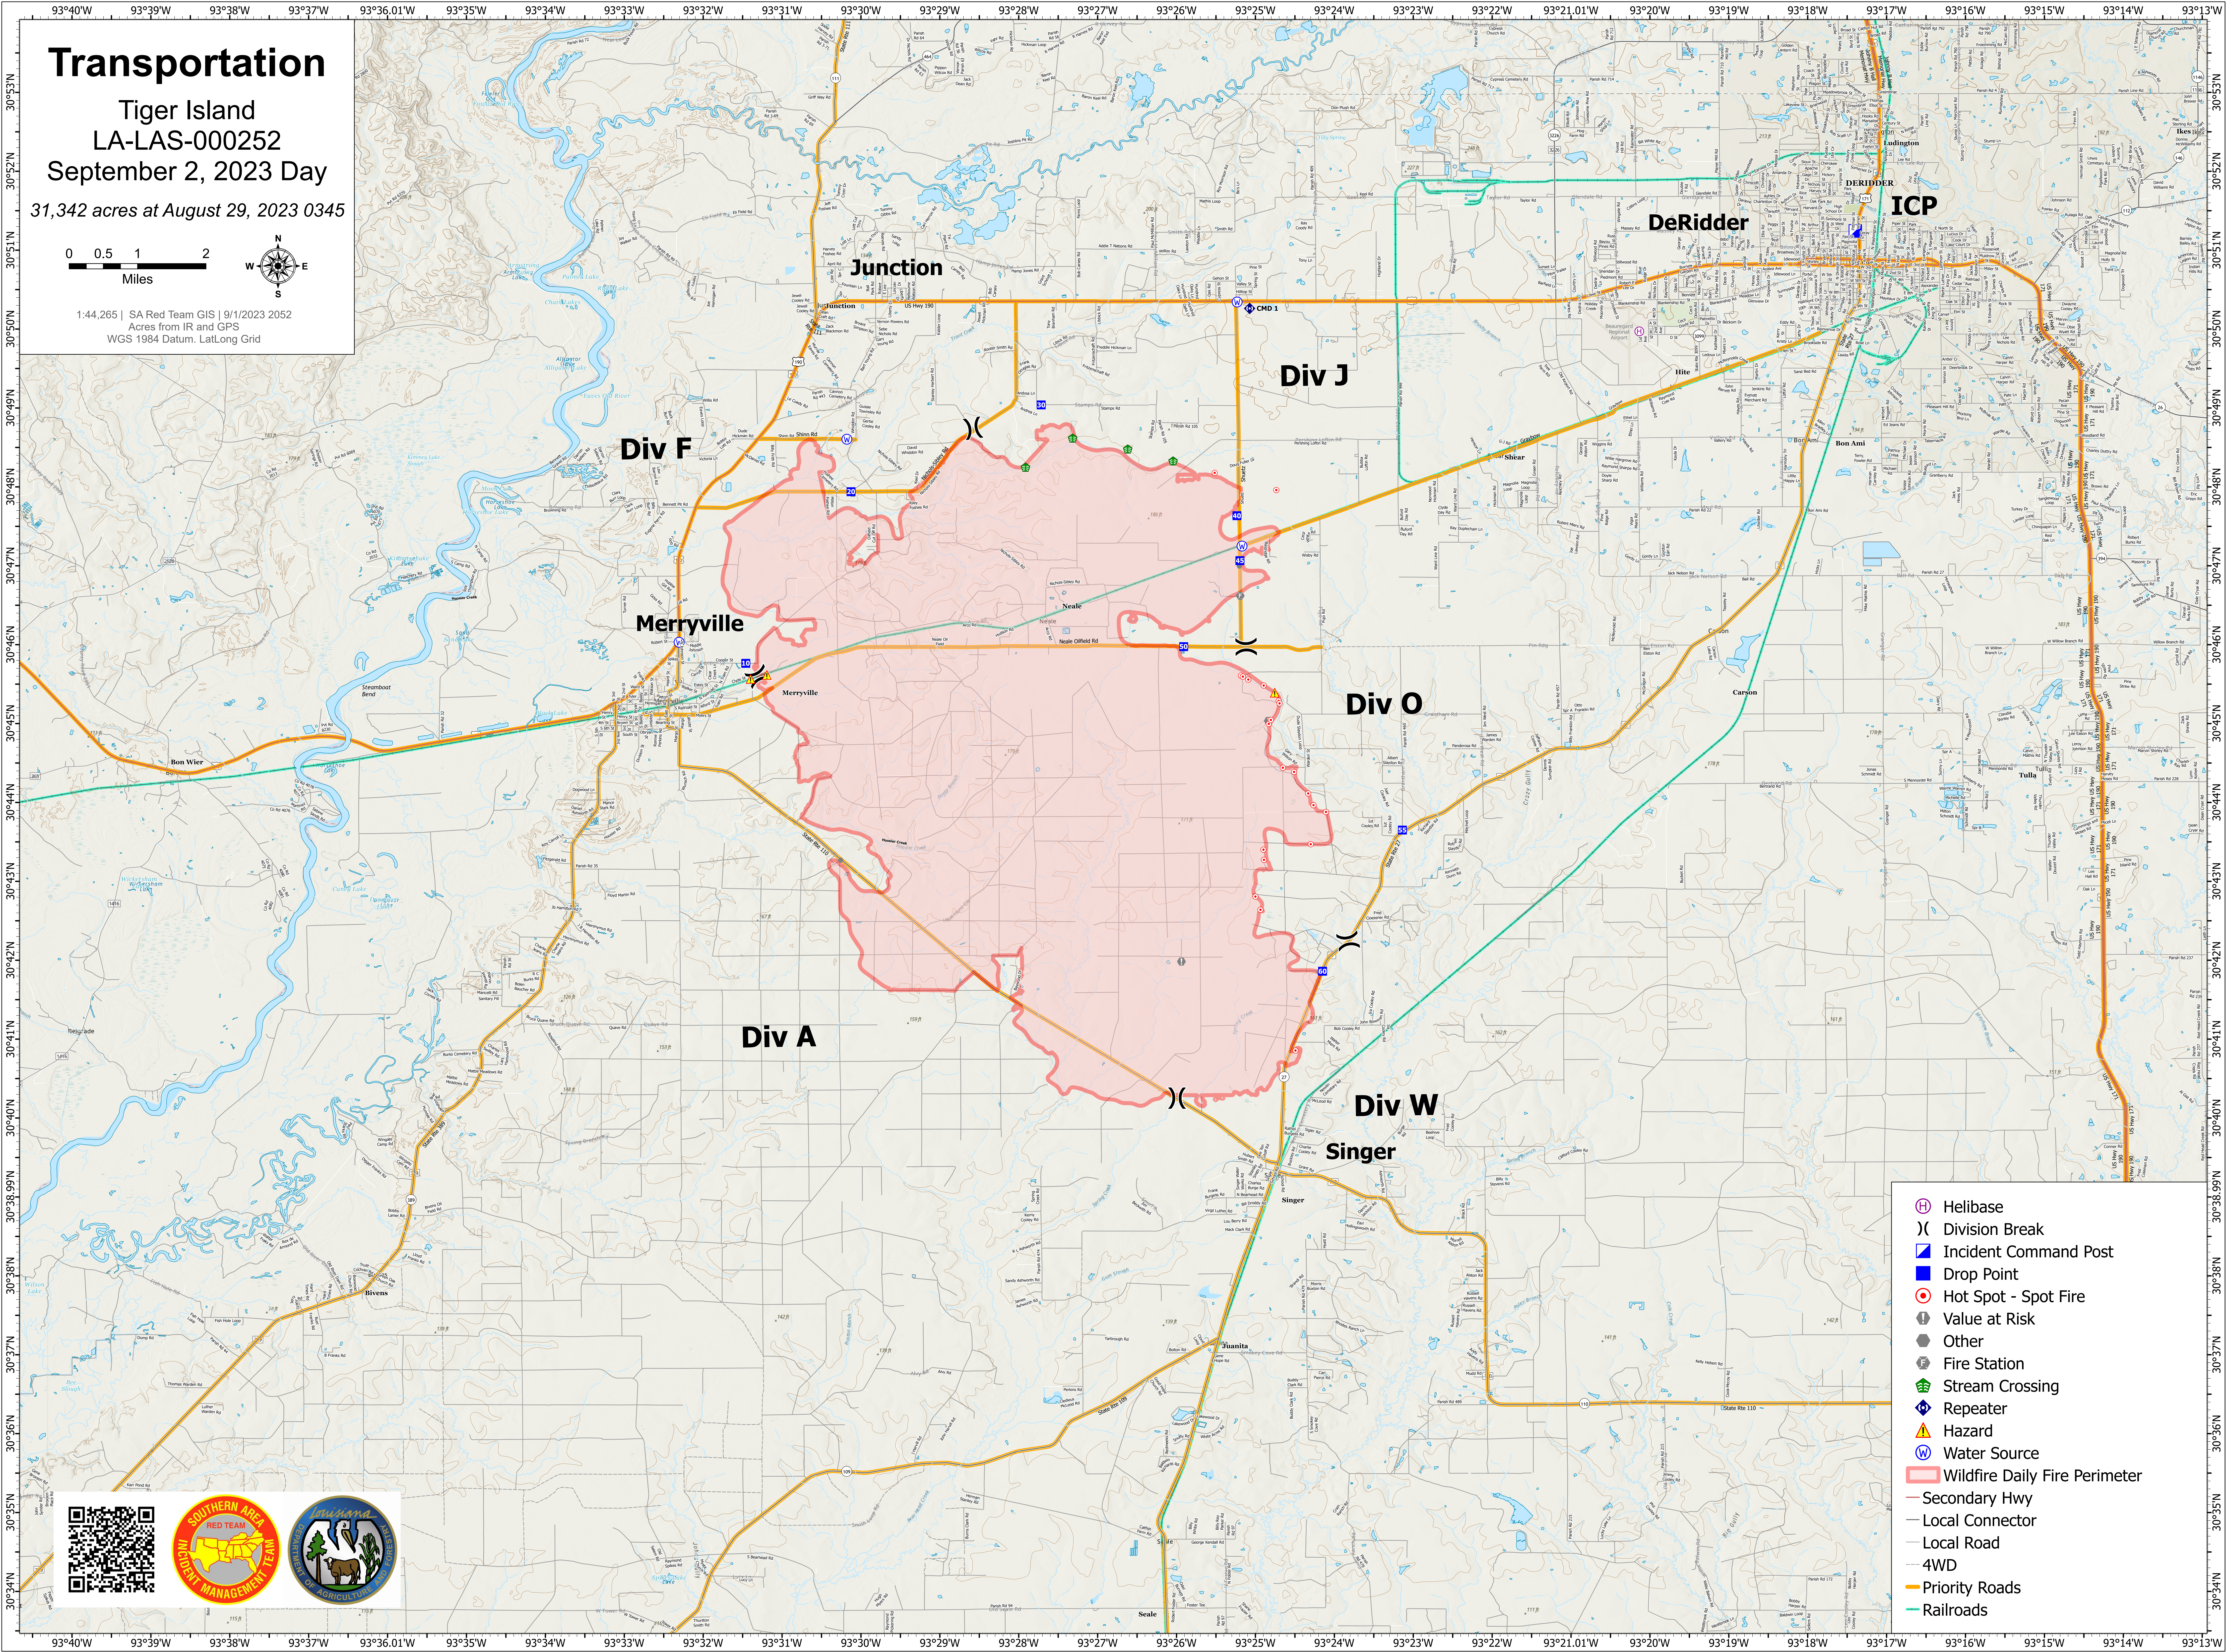

Transportation

Tiger Island
LA-LAS-000252
September 2, 2023 Day

31,342 acres at August 29, 2023 0345

1:44,265 | SA Red Team GIS | 9/1/2023 2052
Acres from IR and GPS
WGS 1984 Datum, LatLong Grid

- Helibase
- Division Break
- Incident Command Post
- Drop Point
- Hot Spot - Spot Fire
- Value at Risk
- Other
- Fire Station
- Stream Crossing
- Repeater
- Hazard
- Water Source
- Wildfire Daily Fire Perimeter
- Secondary Hwy
- Local Connector
- Local Road
- 4WD
- Priority Roads
- Railroads