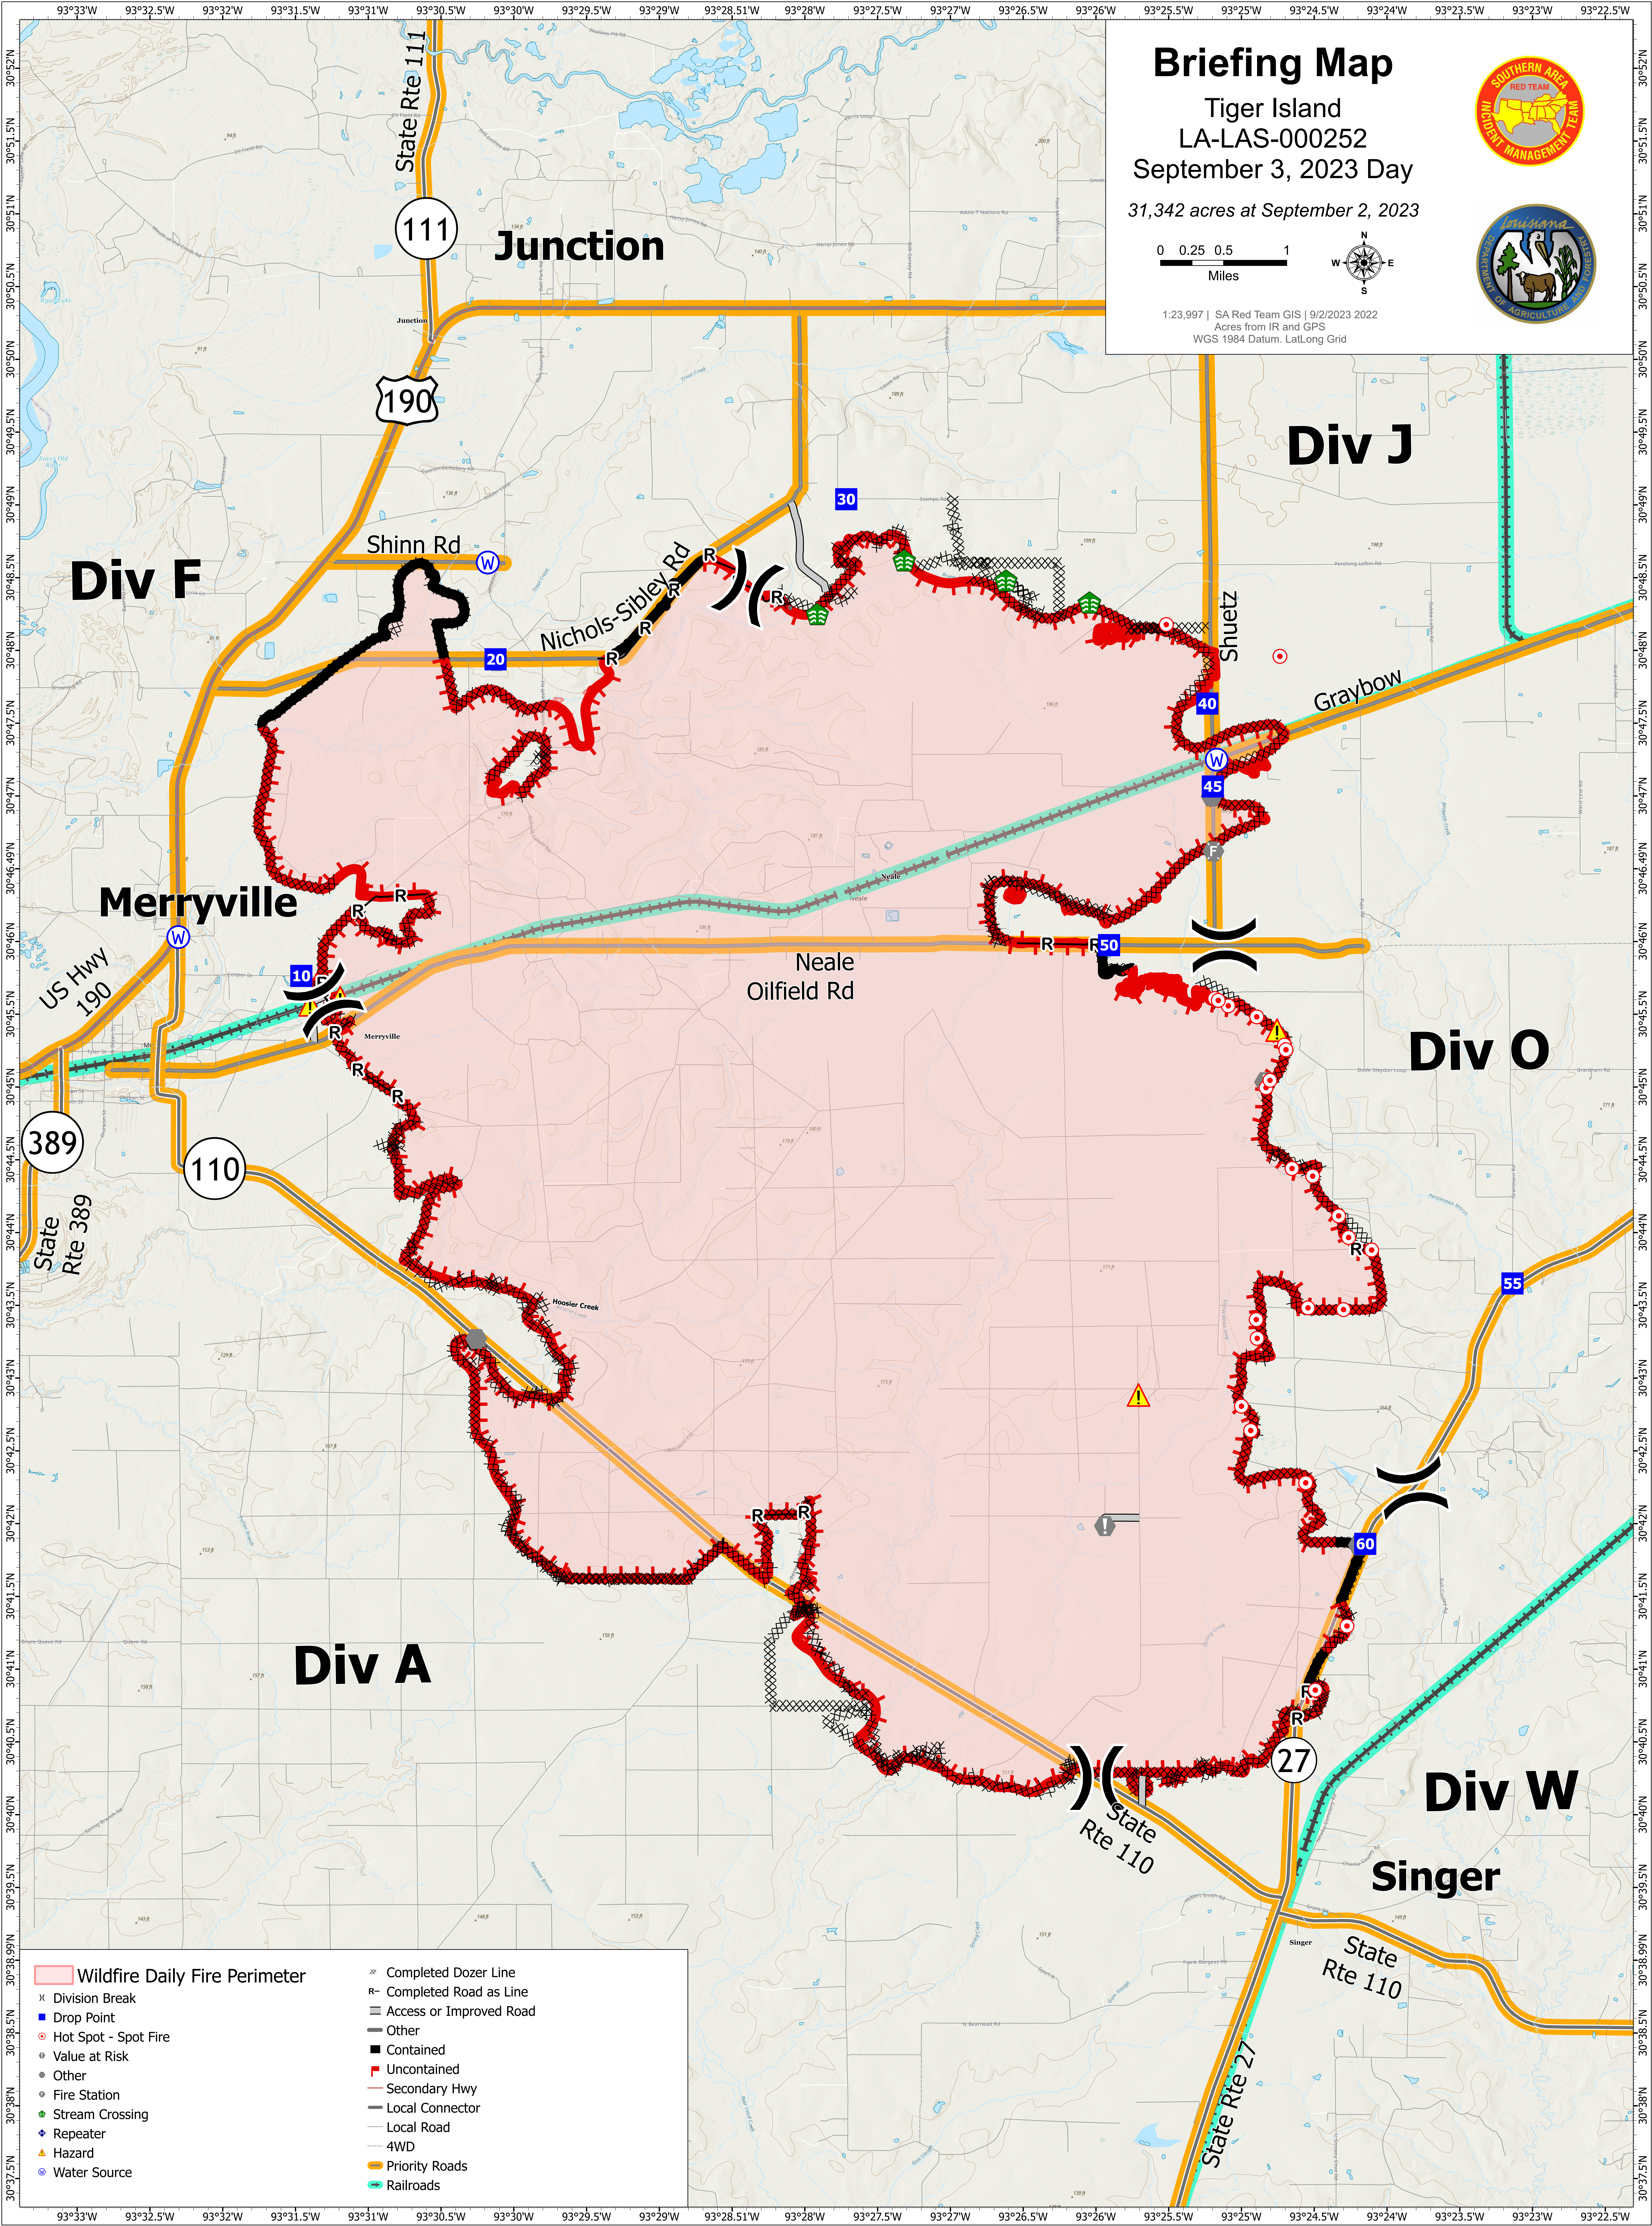

Briefing Map

Tiger Island
LA-LAS-000252
September 3, 2023 Day

31,342 acres at September 2, 2023

1:23,997 | SA Red Team GIS | 9/2/2023 2022
Acres from IR and GPS
WGS 1984 Datum, Lat/Long Grid

- | | |
|-------------------------------|-------------------------|
| Wildfire Daily Fire Perimeter | Completed Dozer Line |
| Division Break | Completed Road as Line |
| Drop Point | Access or Improved Road |
| Hot Spot - Spot Fire | Other |
| Value at Risk | Contained |
| Other | Uncontained |
| Fire Station | Secondary Hwy |
| Stream Crossing | Local Connector |
| Repeater | Local Road |
| Hazard | 4WD |
| Water Source | Priority Roads |
| | Railroads |