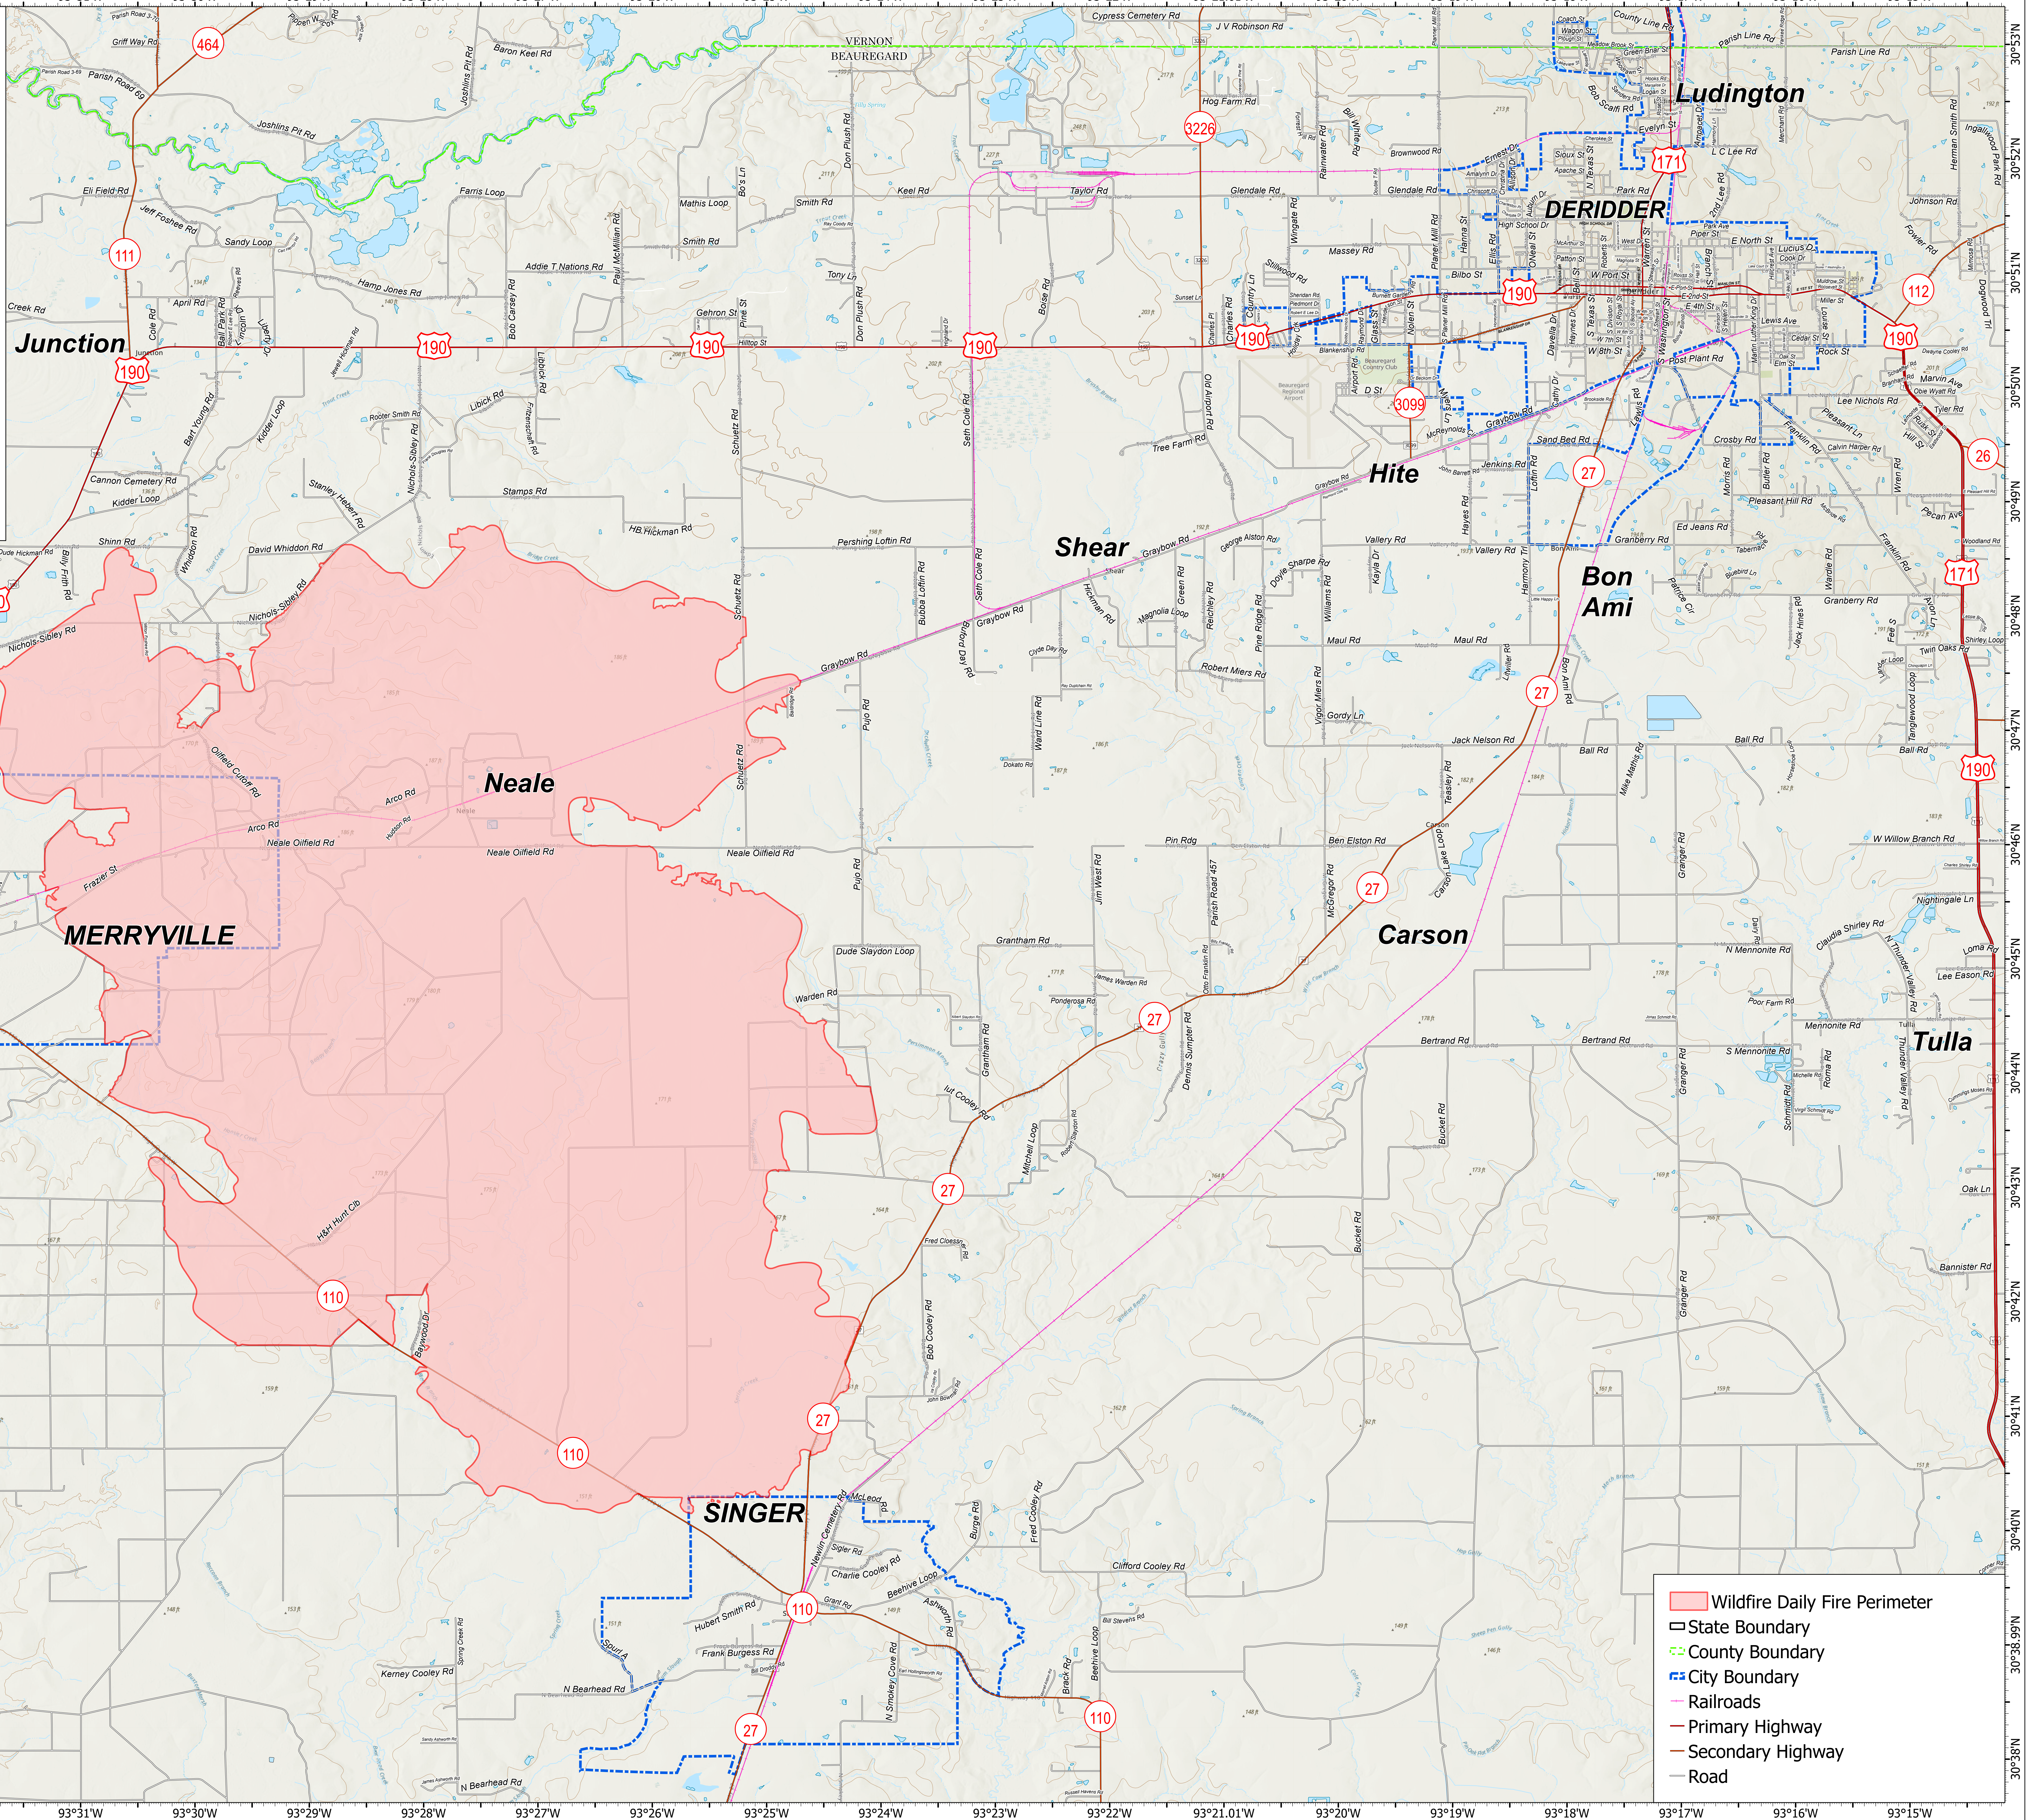

Public Information

Tiger Island
LA-LAS-000252
September 3, 2023

31,342 acres at September 2, 2023 1125

1:34,000 | SA Red Team GIS | 9/2/2023 2011
Acres from IR and GPS
WGS 1984 Datum, LatLong Grid

- Wildfire Daily Fire Perimeter
- State Boundary
- County Boundary
- City Boundary
- Railroads
- Primary Highway
- Secondary Highway
- Road