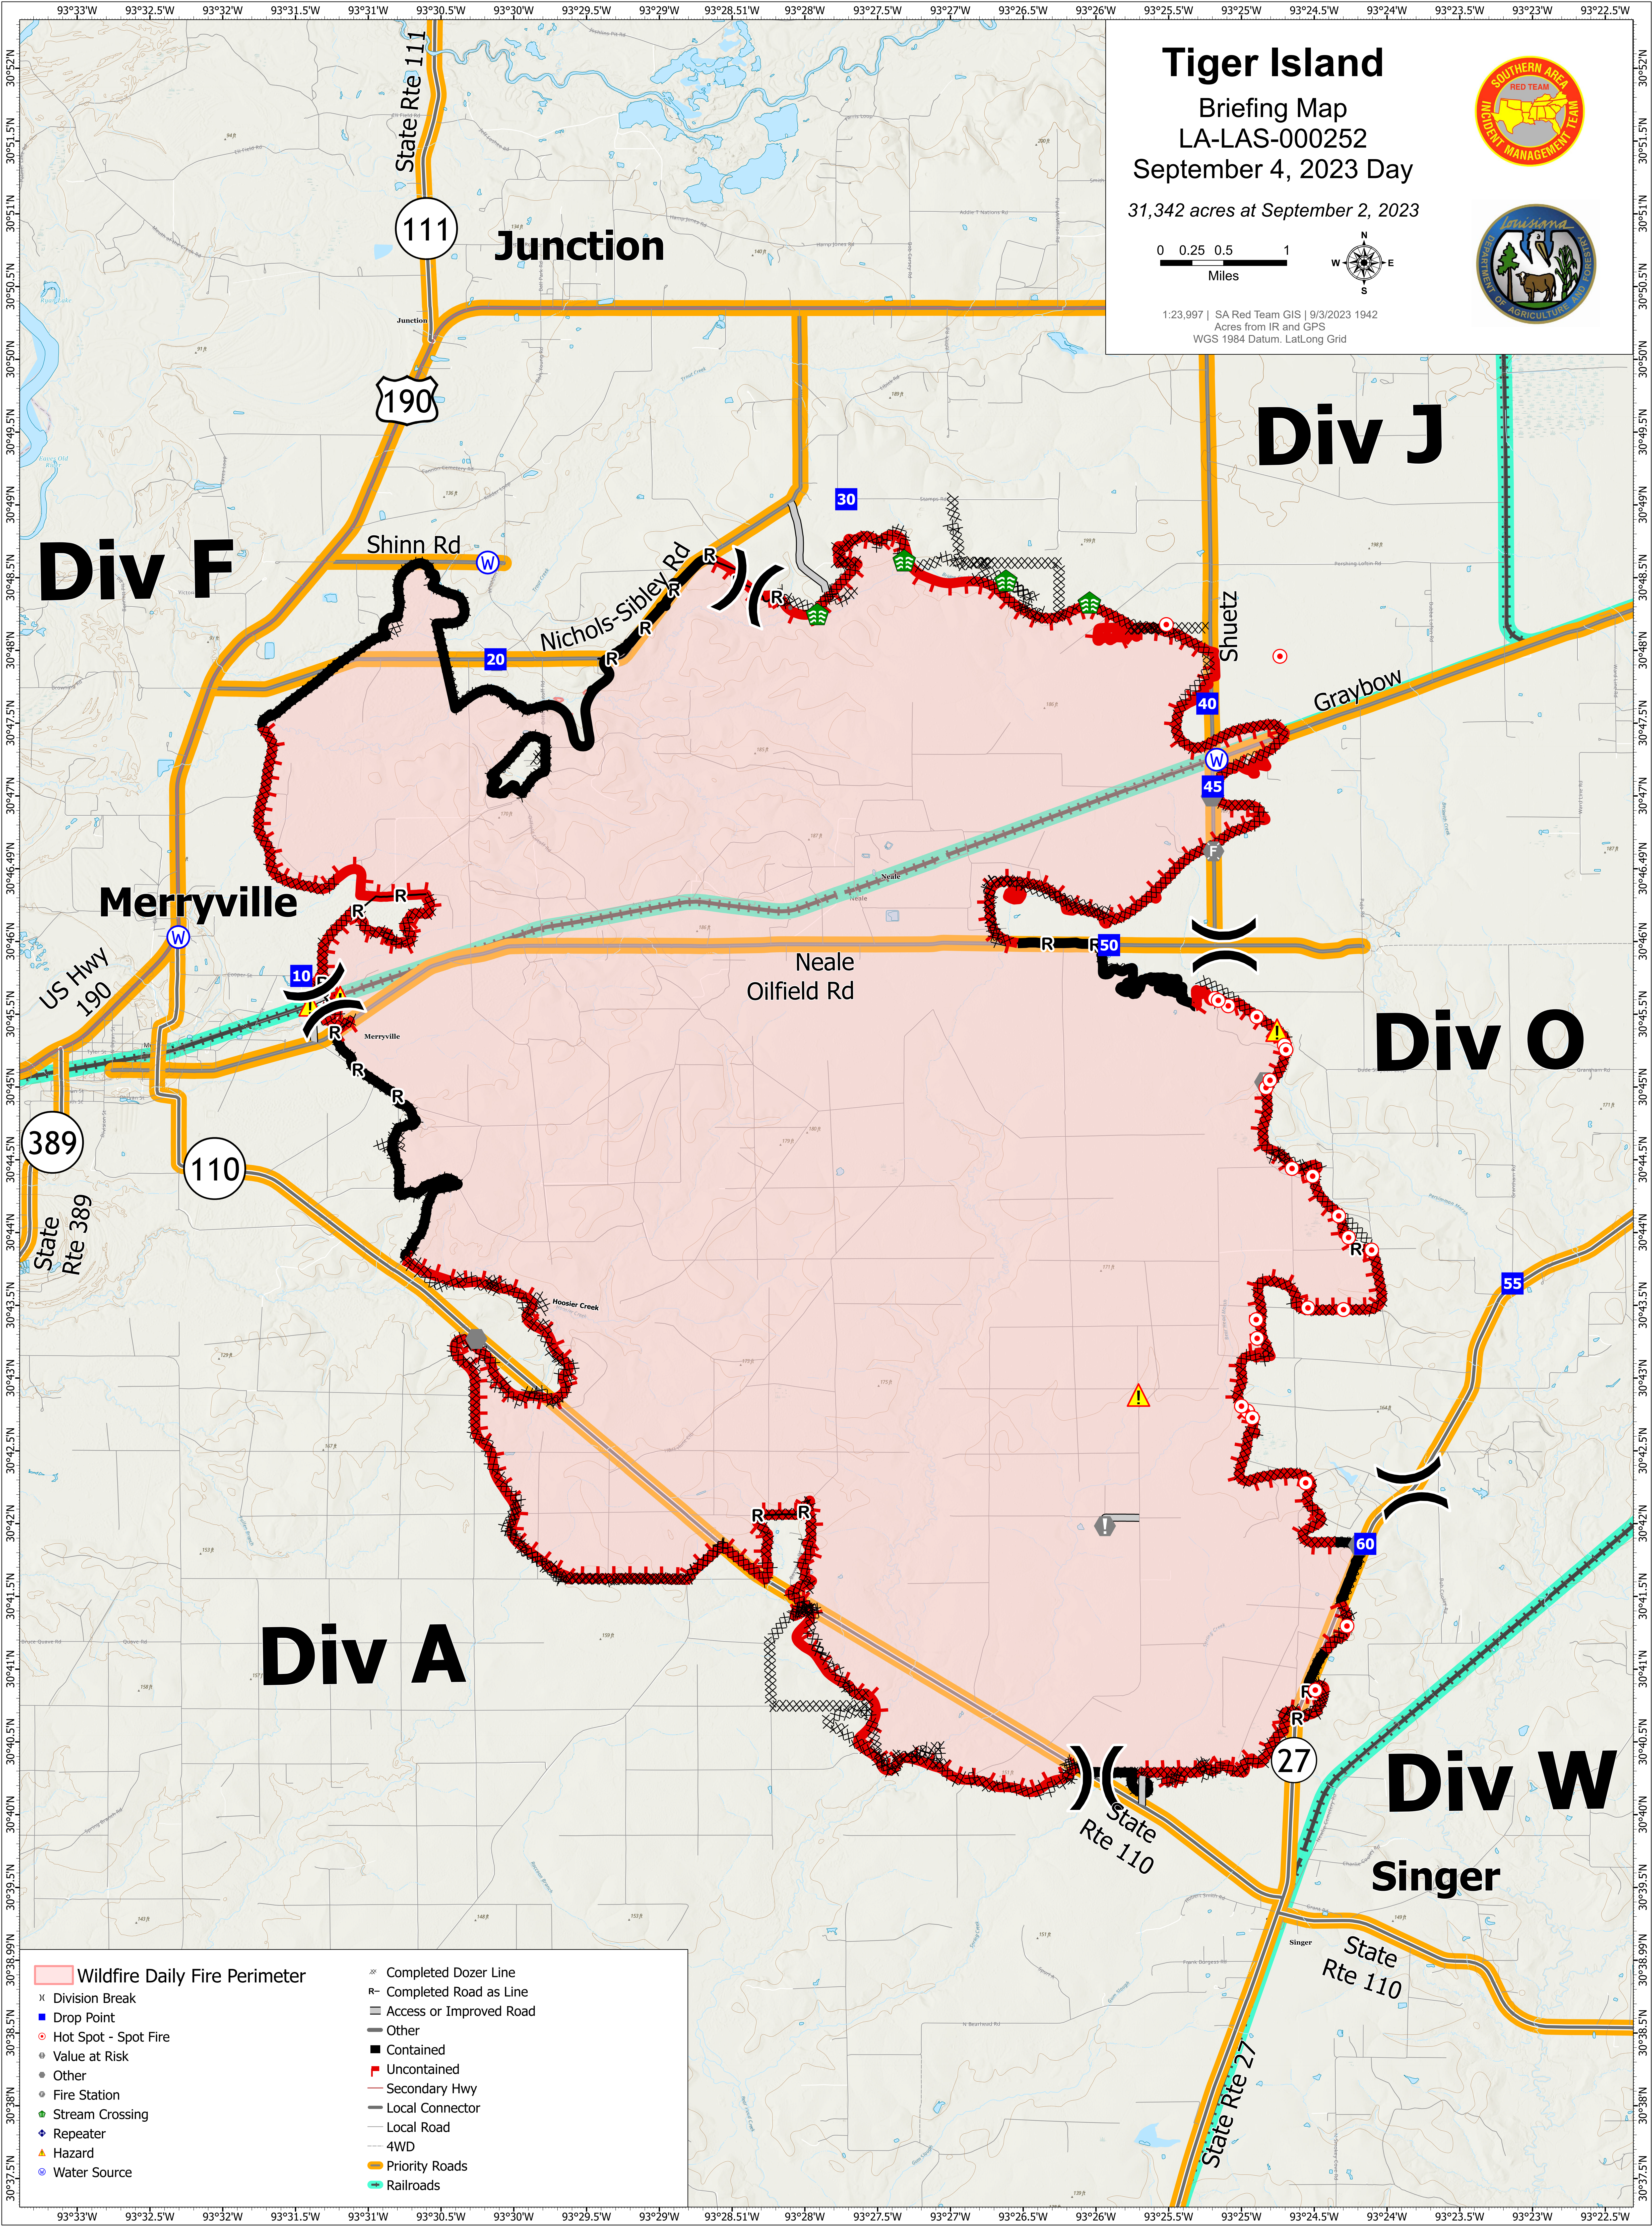

Tiger Island

Briefing Map
LA-LAS-000252
September 4, 2023 Day

31,342 acres at September 2, 2023

1:23,997 | SA Red Team GIS | 9/3/2023 1942
Acres from IR and GPS
WGS 1984 Datum, LatLong Grid

Wildfire Daily Fire Perimeter

- ✕ Division Break
- Drop Point
- Hot Spot - Spot Fire
- Value at Risk
- Other
- Fire Station
- Stream Crossing
- ◆ Repeater
- ▲ Hazard
- Water Source

- ⊗ Completed Dozer Line
- R- Completed Road as Line
- ▬ Access or Improved Road
- ▬ Other
- Contained
- Uncontained
- ▬ Secondary Hwy
- ▬ Local Connector
- ▬ Local Road
- ▬ 4WD
- ▬ Priority Roads
- ▬ Railroads