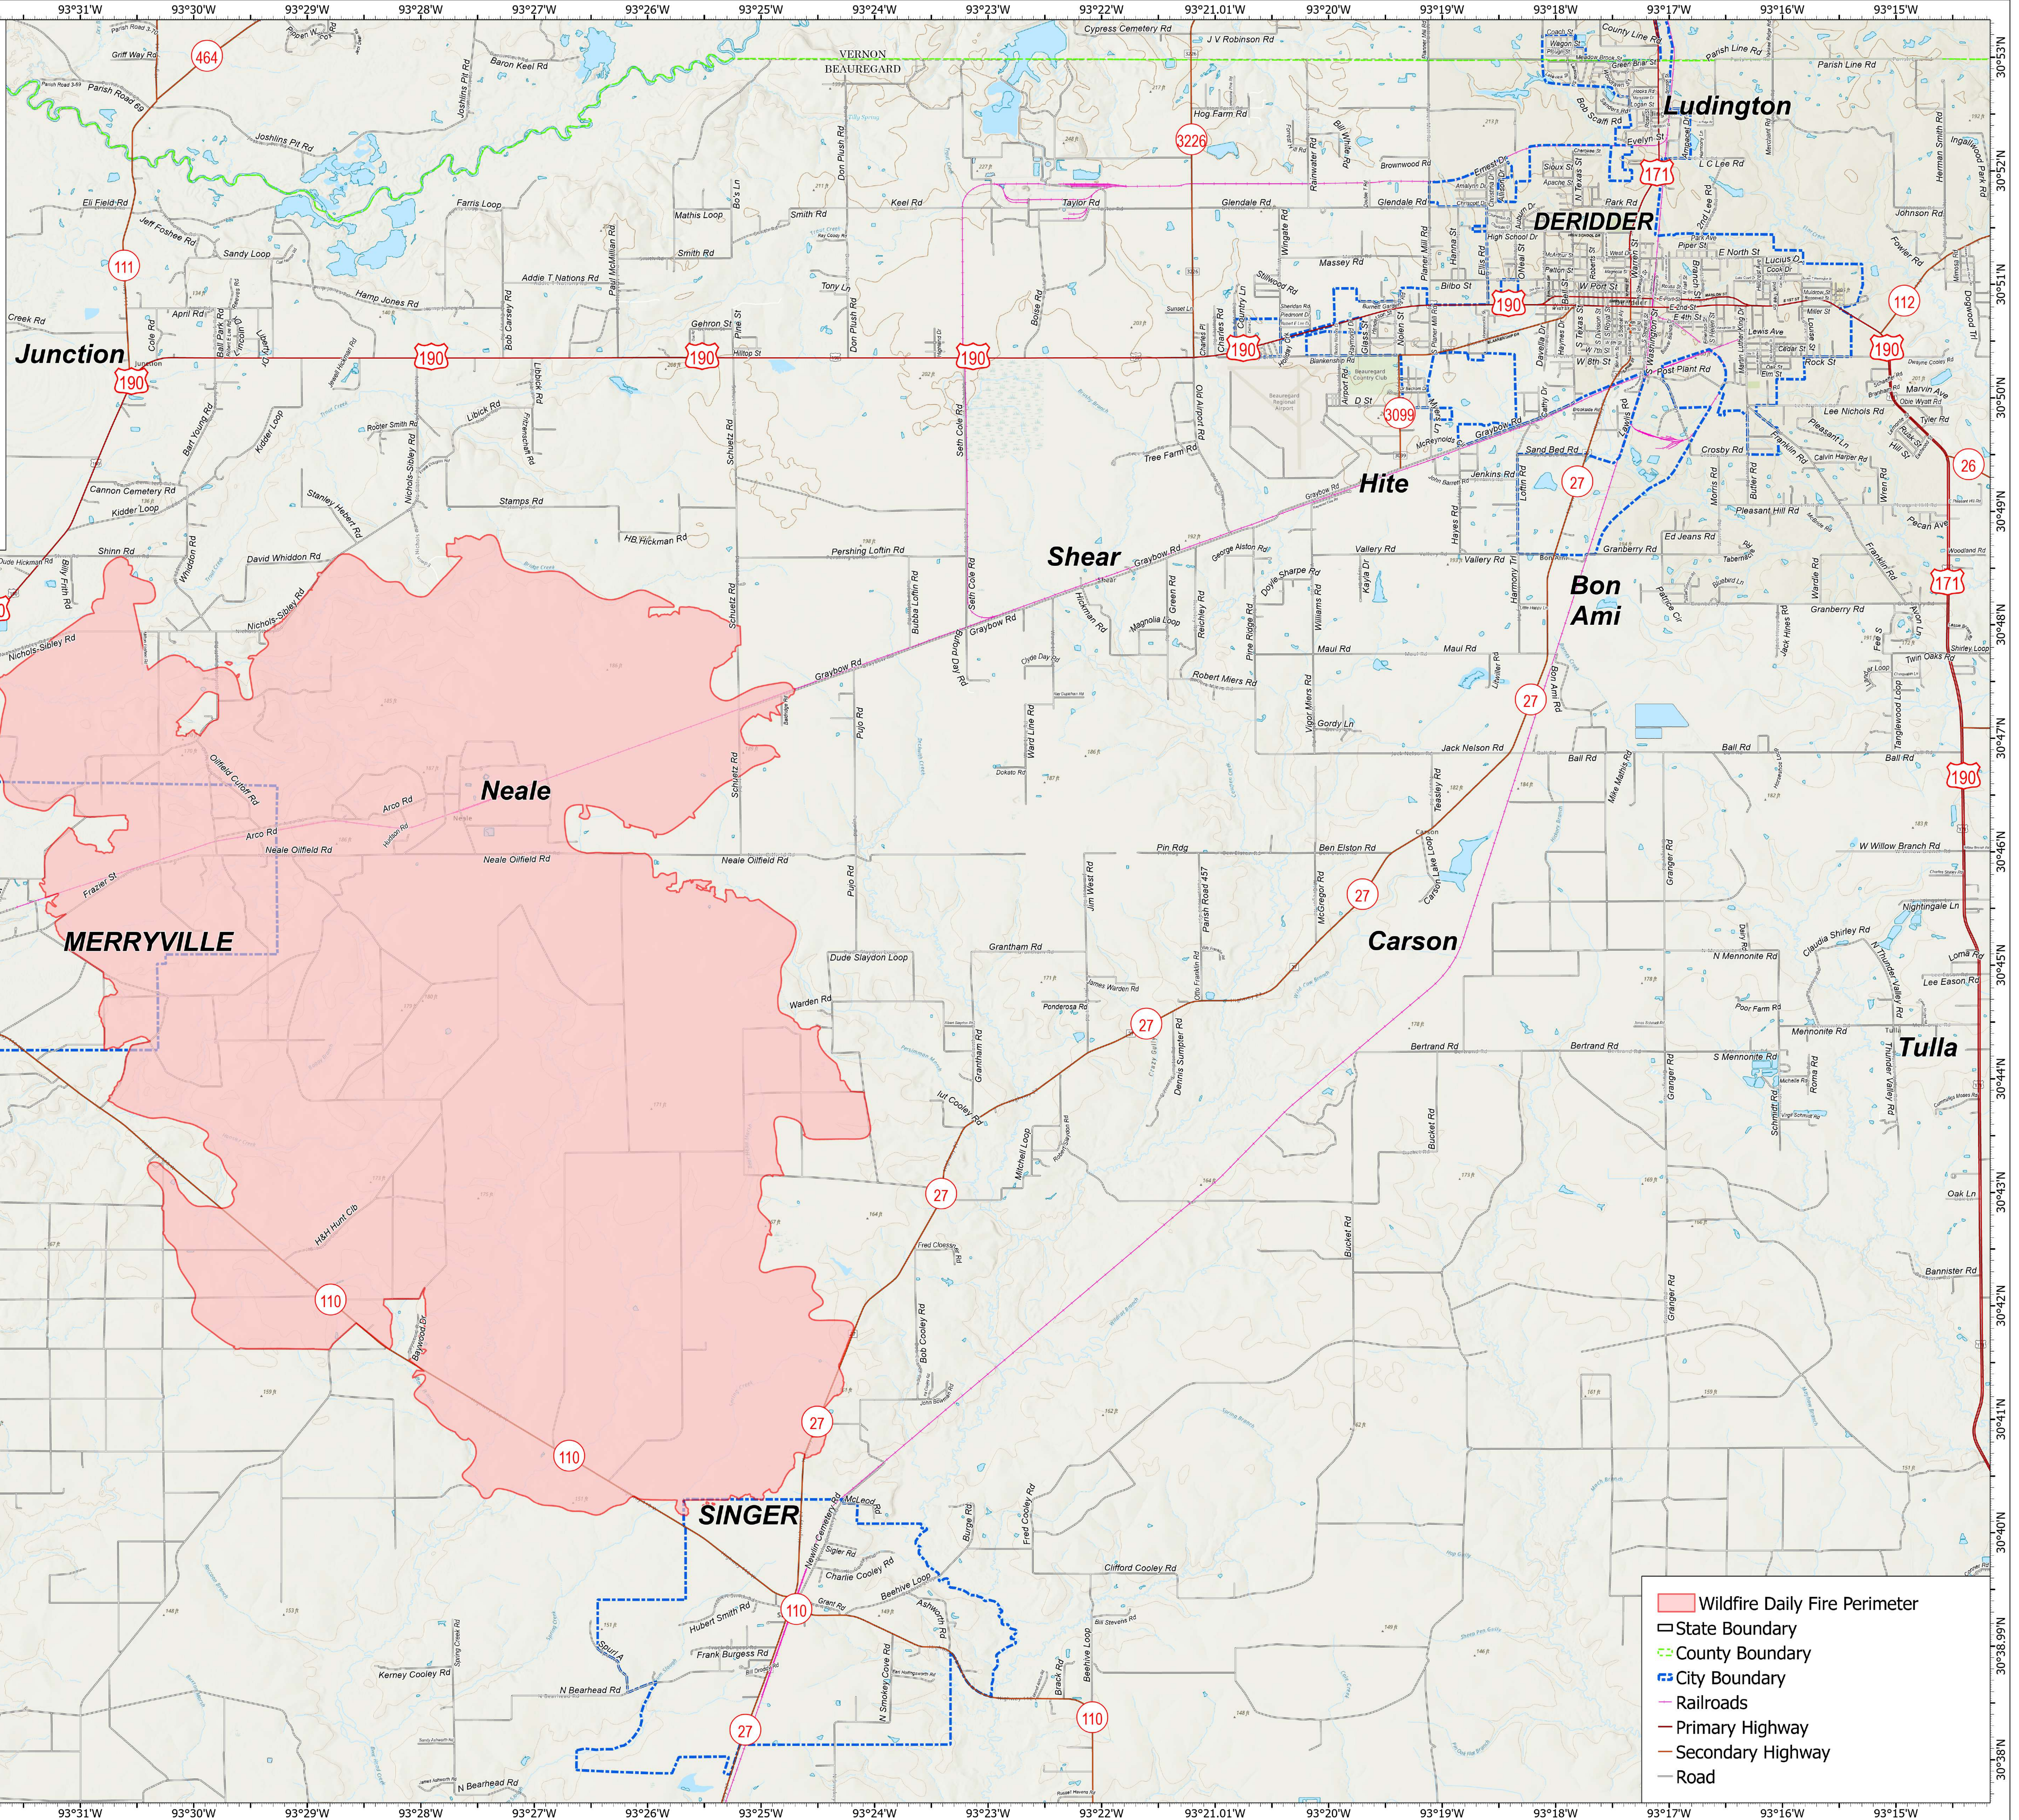

Public Information

Tiger Island
LA-LAS-000252
September 4, 2023

31,342 acres at September 2, 2023 1125

1:34,000 | SA Red Team GIS | 9/4/2023 0731
Acres from IR and GPS
WGS 1984 Datum, LatLong Grid

- Wildfire Daily Fire Perimeter
- State Boundary
- County Boundary
- City Boundary
- Railroads
- Primary Highway
- Secondary Highway
- Road