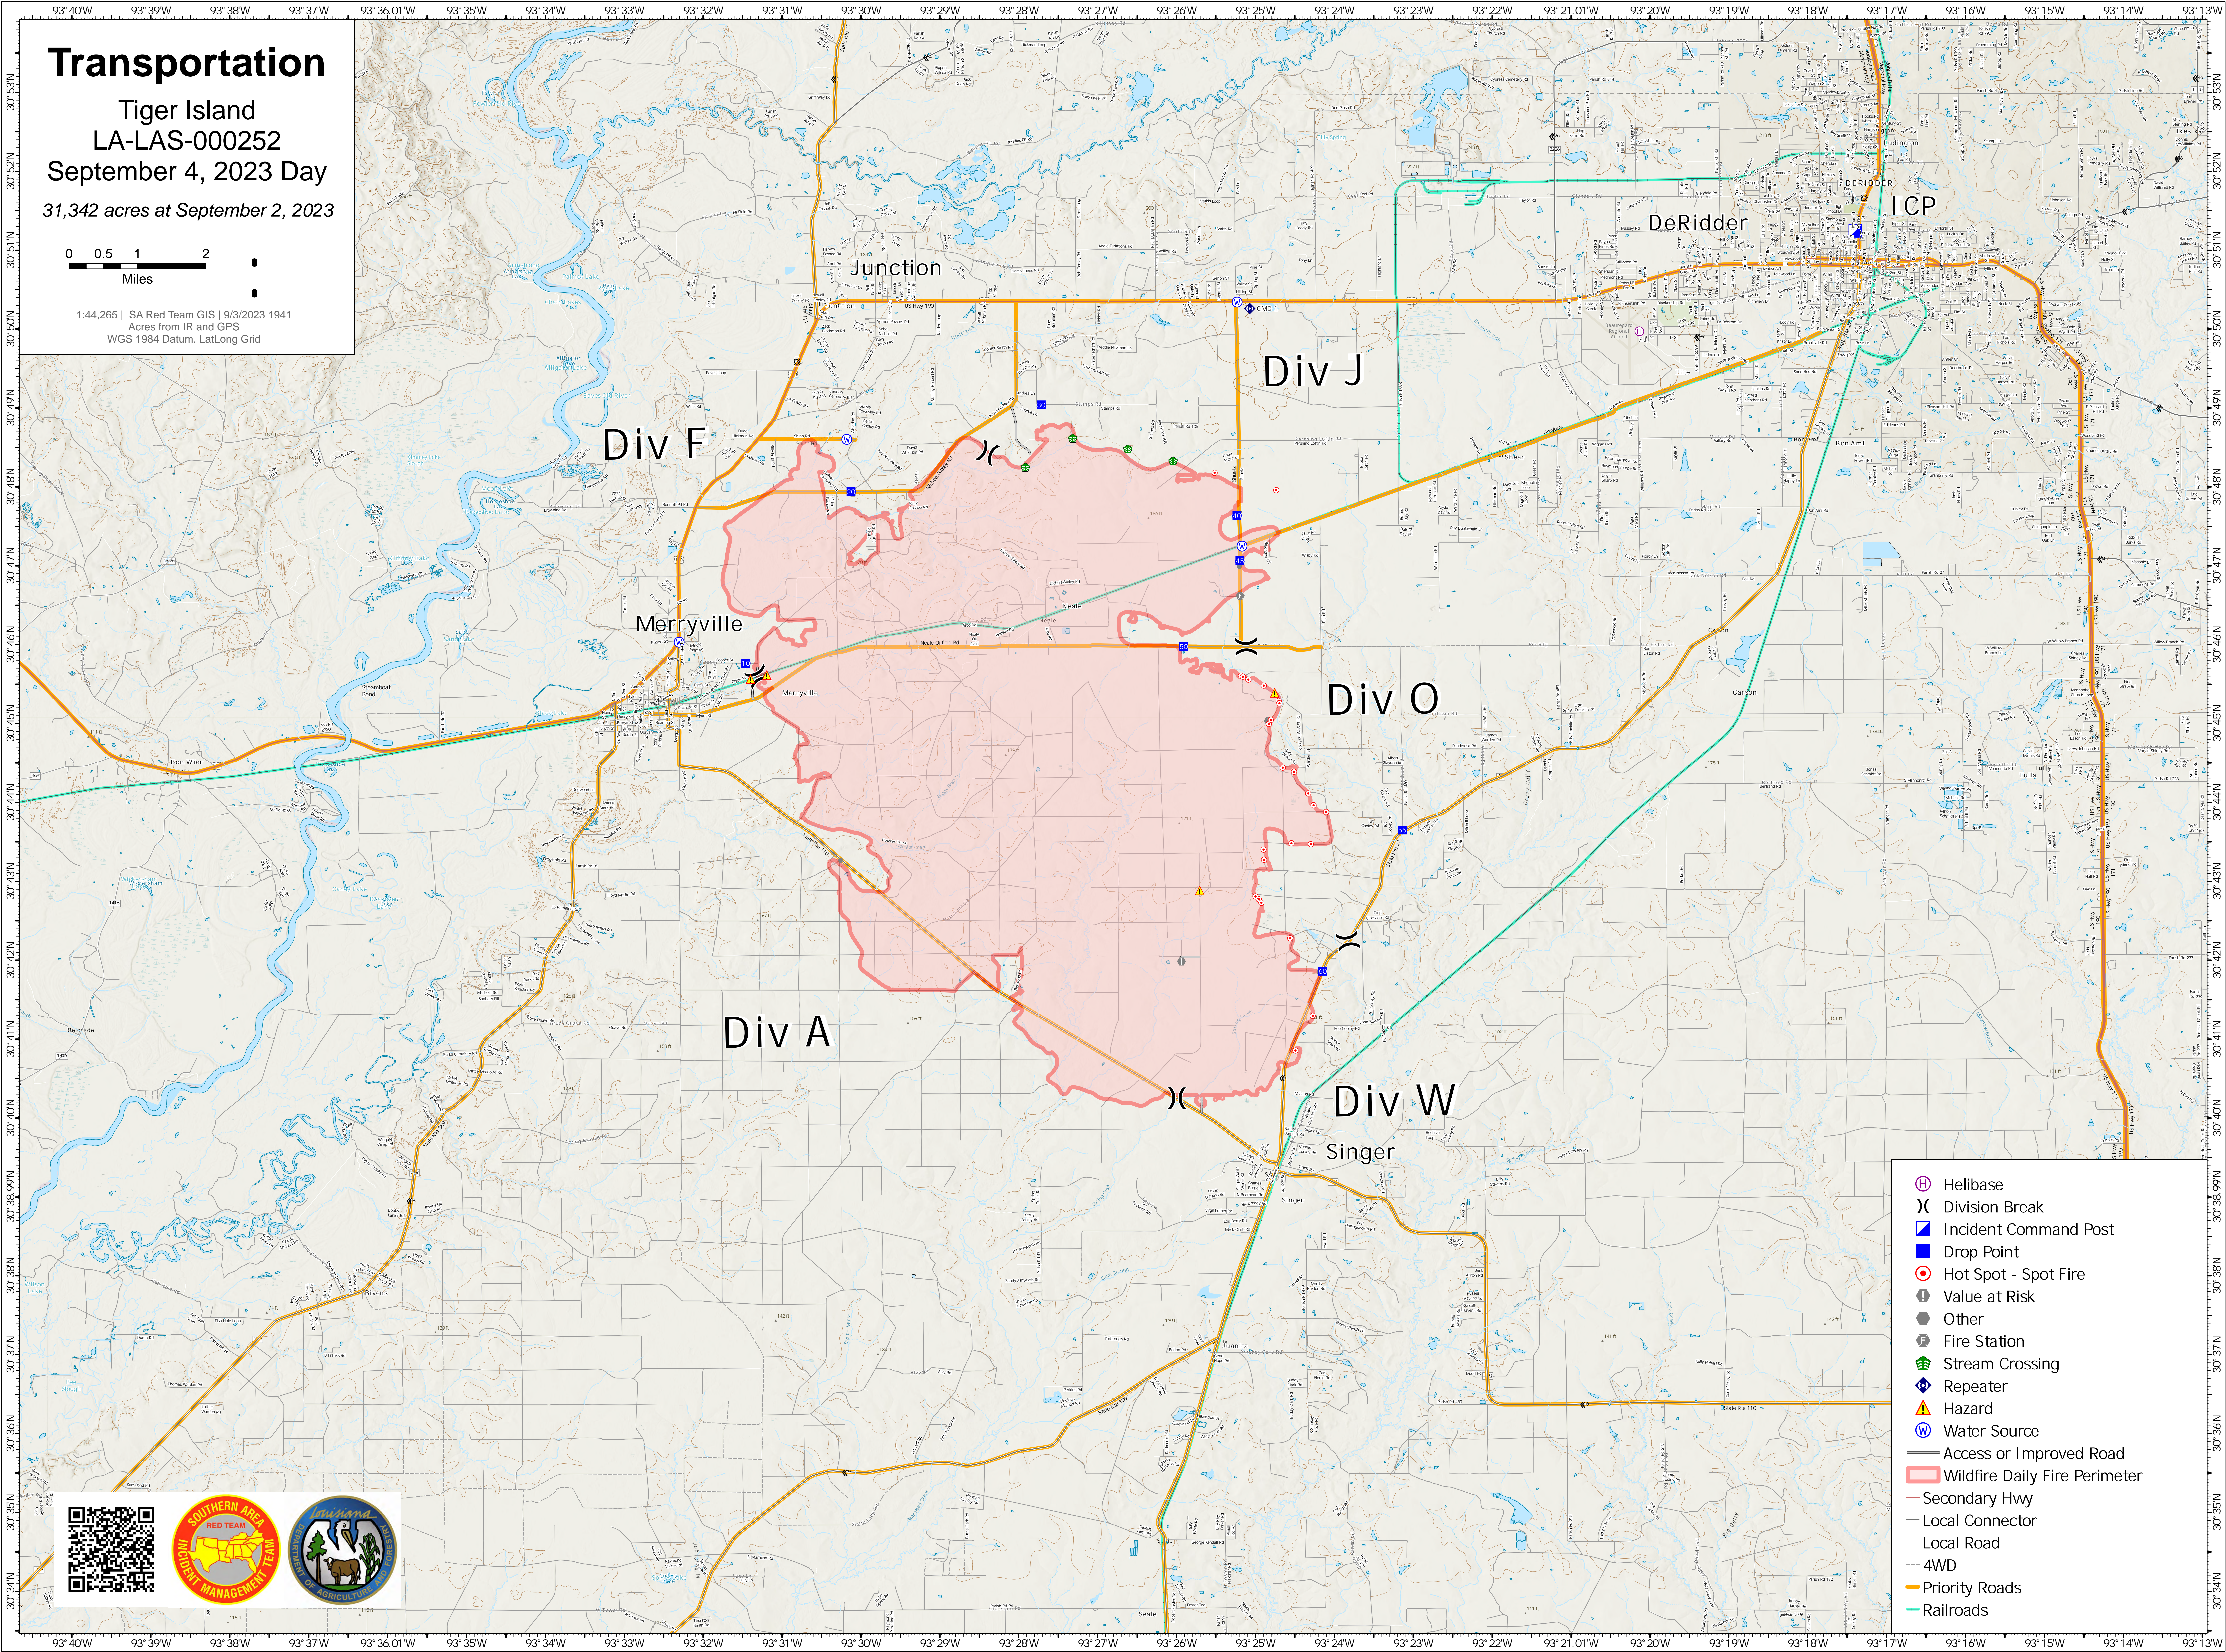

Transportation

Tiger Island
LA-LAS-000252
September 4, 2023 Day
31,342 acres at September 2, 2023

1:44,265 | SA Red Team GIS | 9/3/2023 1941
Acres from IR and GPS
WGS 1984 Datum, Lat/Long Grid

- ⊕ Helibase
-) Division Break
- ▣ Incident Command Post
- Drop Point
- Hot Spot - Spot Fire
- Value at Risk
- Other
- Fire Station
- 🌿 Stream Crossing
- 📶 Repeater
- ⚠ Hazard
- 🌊 Water Source
- Access or Improved Road
- ▭ Wildfire Daily Fire Perimeter
- Secondary Hwy
- Local Connector
- Local Road
- 4WD
- Priority Roads
- Railroads