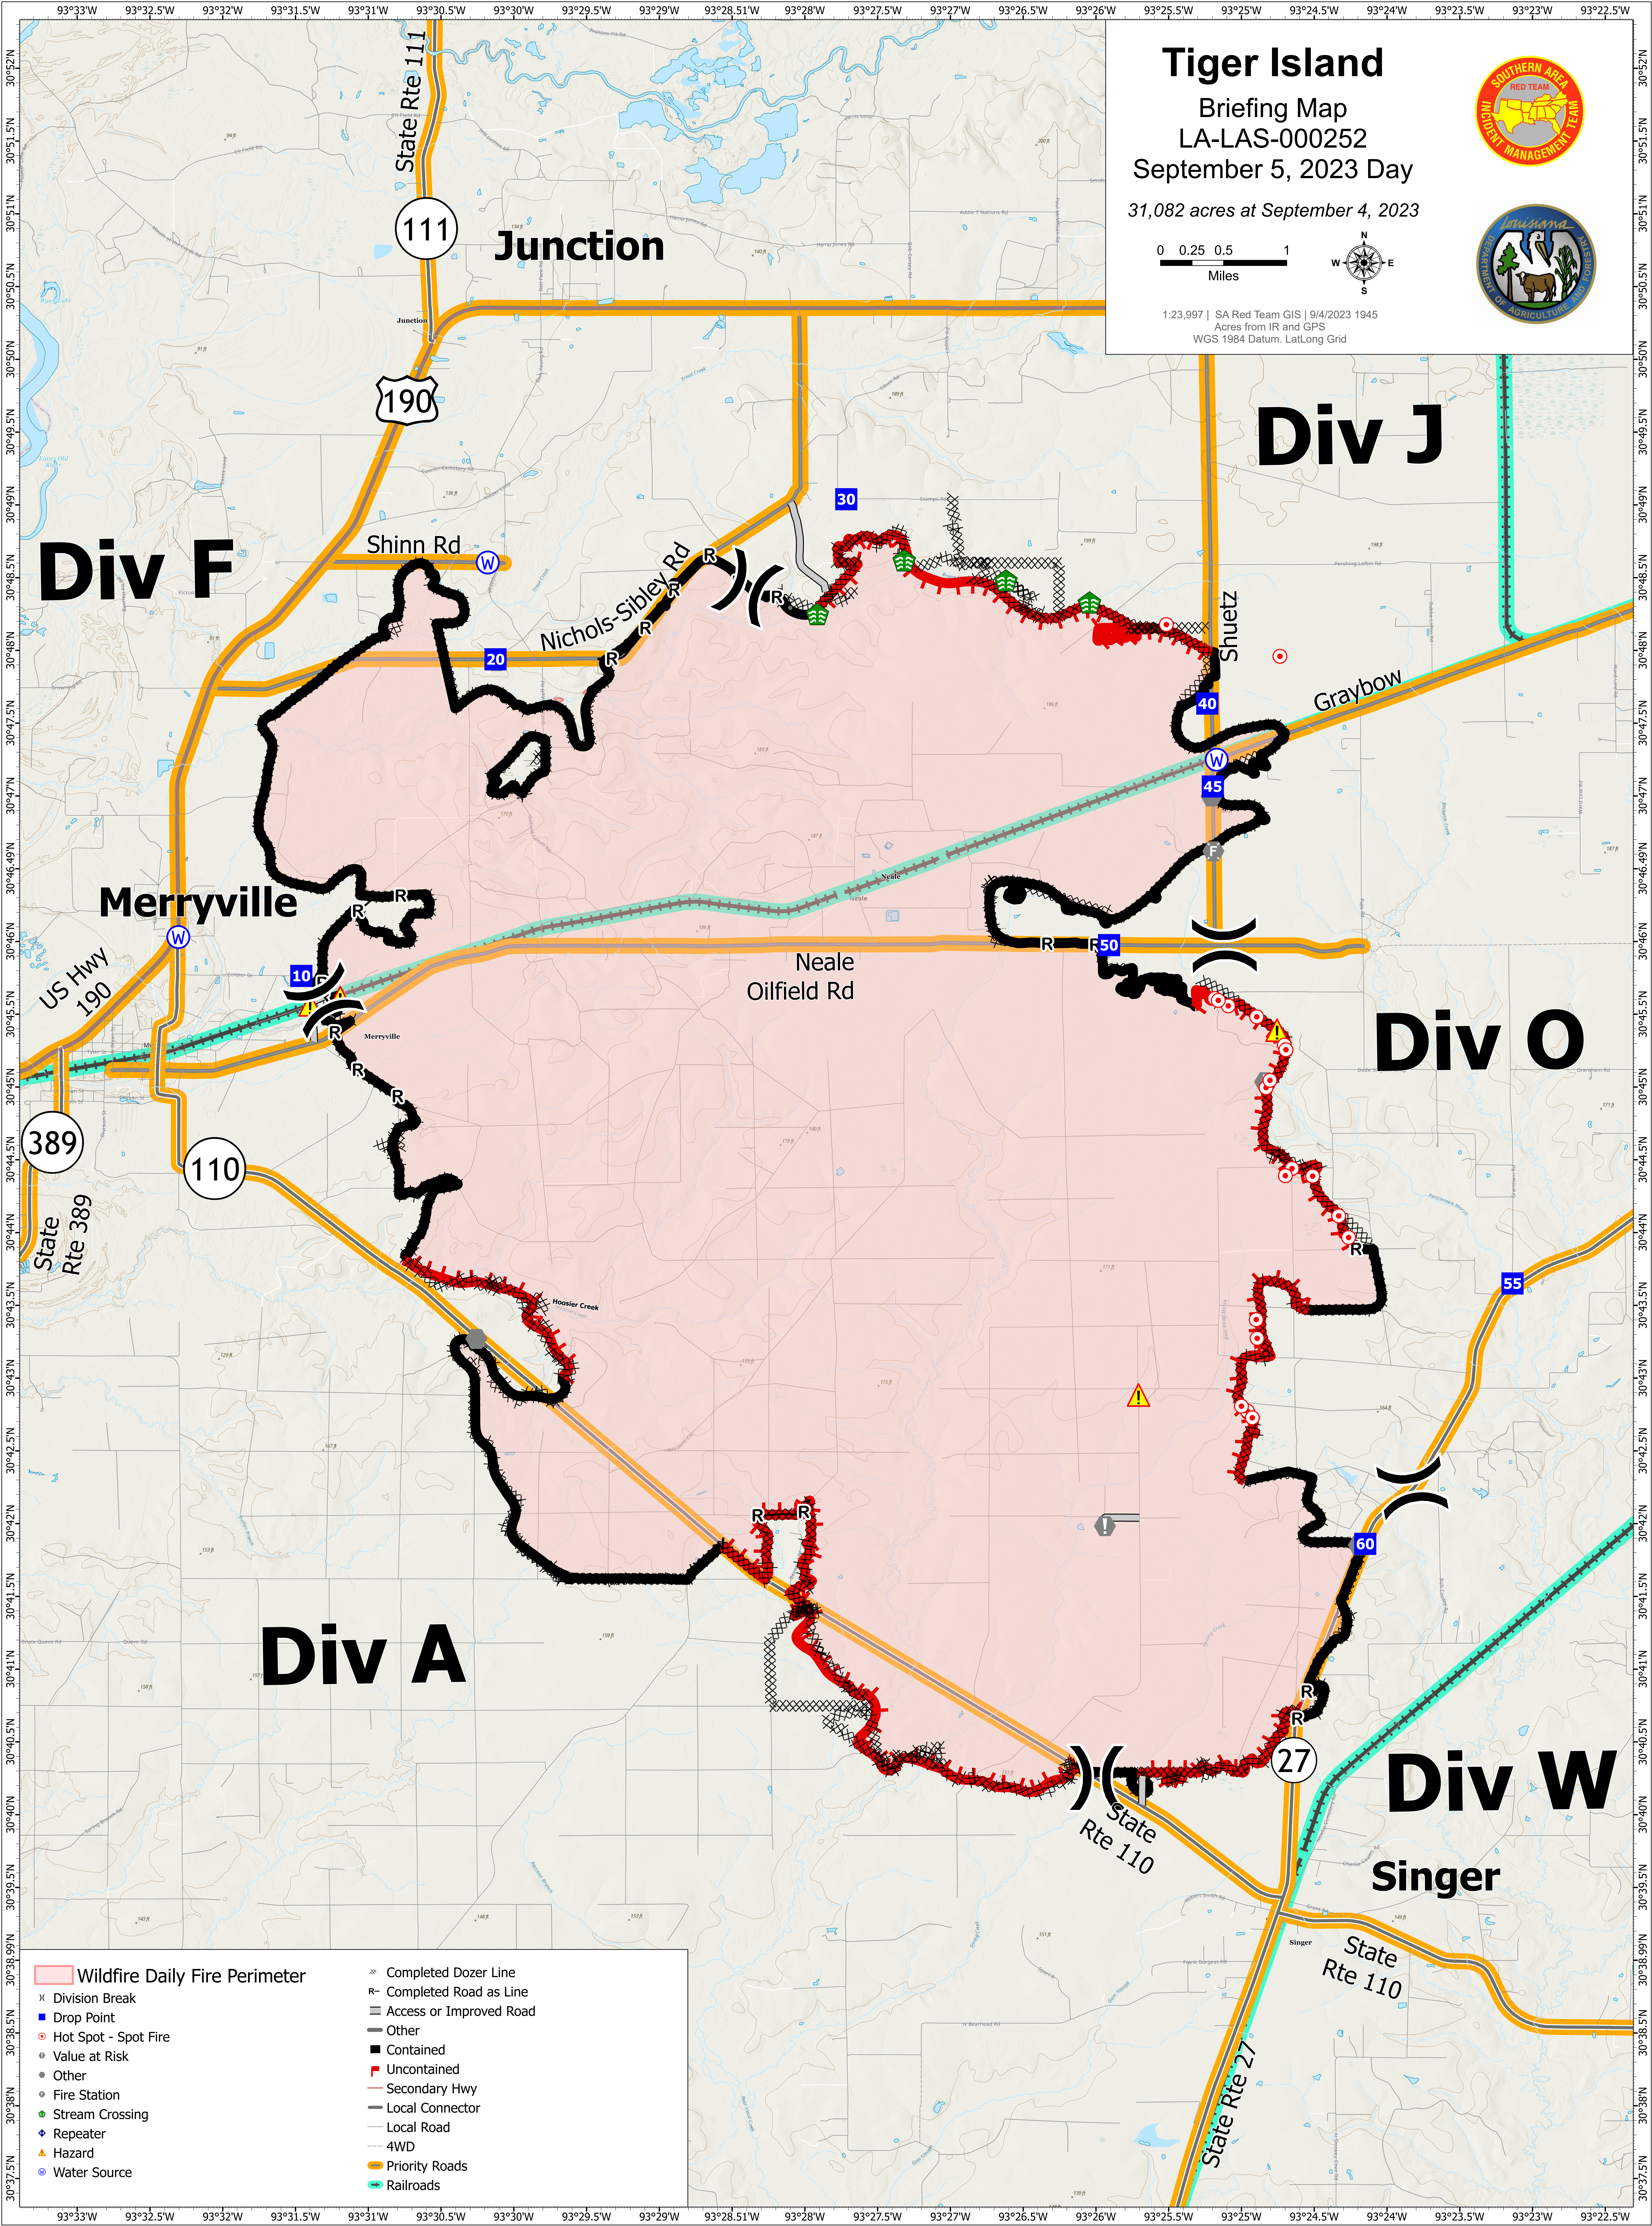

Tiger Island

Briefing Map
LA-LAS-000252
September 5, 2023 Day

31,082 acres at September 4, 2023

1:23,997 | SA Red Team GIS | 9/4/2023 1945
Acres from IR and GPS
WGS 1984 Datum, Lat/Long Grid

- | | |
|-------------------------------|-------------------------|
| Wildfire Daily Fire Perimeter | Completed Dozer Line |
| Division Break | Completed Road as Line |
| Drop Point | Access or Improved Road |
| Hot Spot - Spot Fire | Other |
| Value at Risk | Contained |
| Other | Uncontained |
| Fire Station | Secondary Hwy |
| Stream Crossing | Local Connector |
| Repeater | Local Road |
| Hazard | 4WD |
| Water Source | Priority Roads |
| | Railroads |