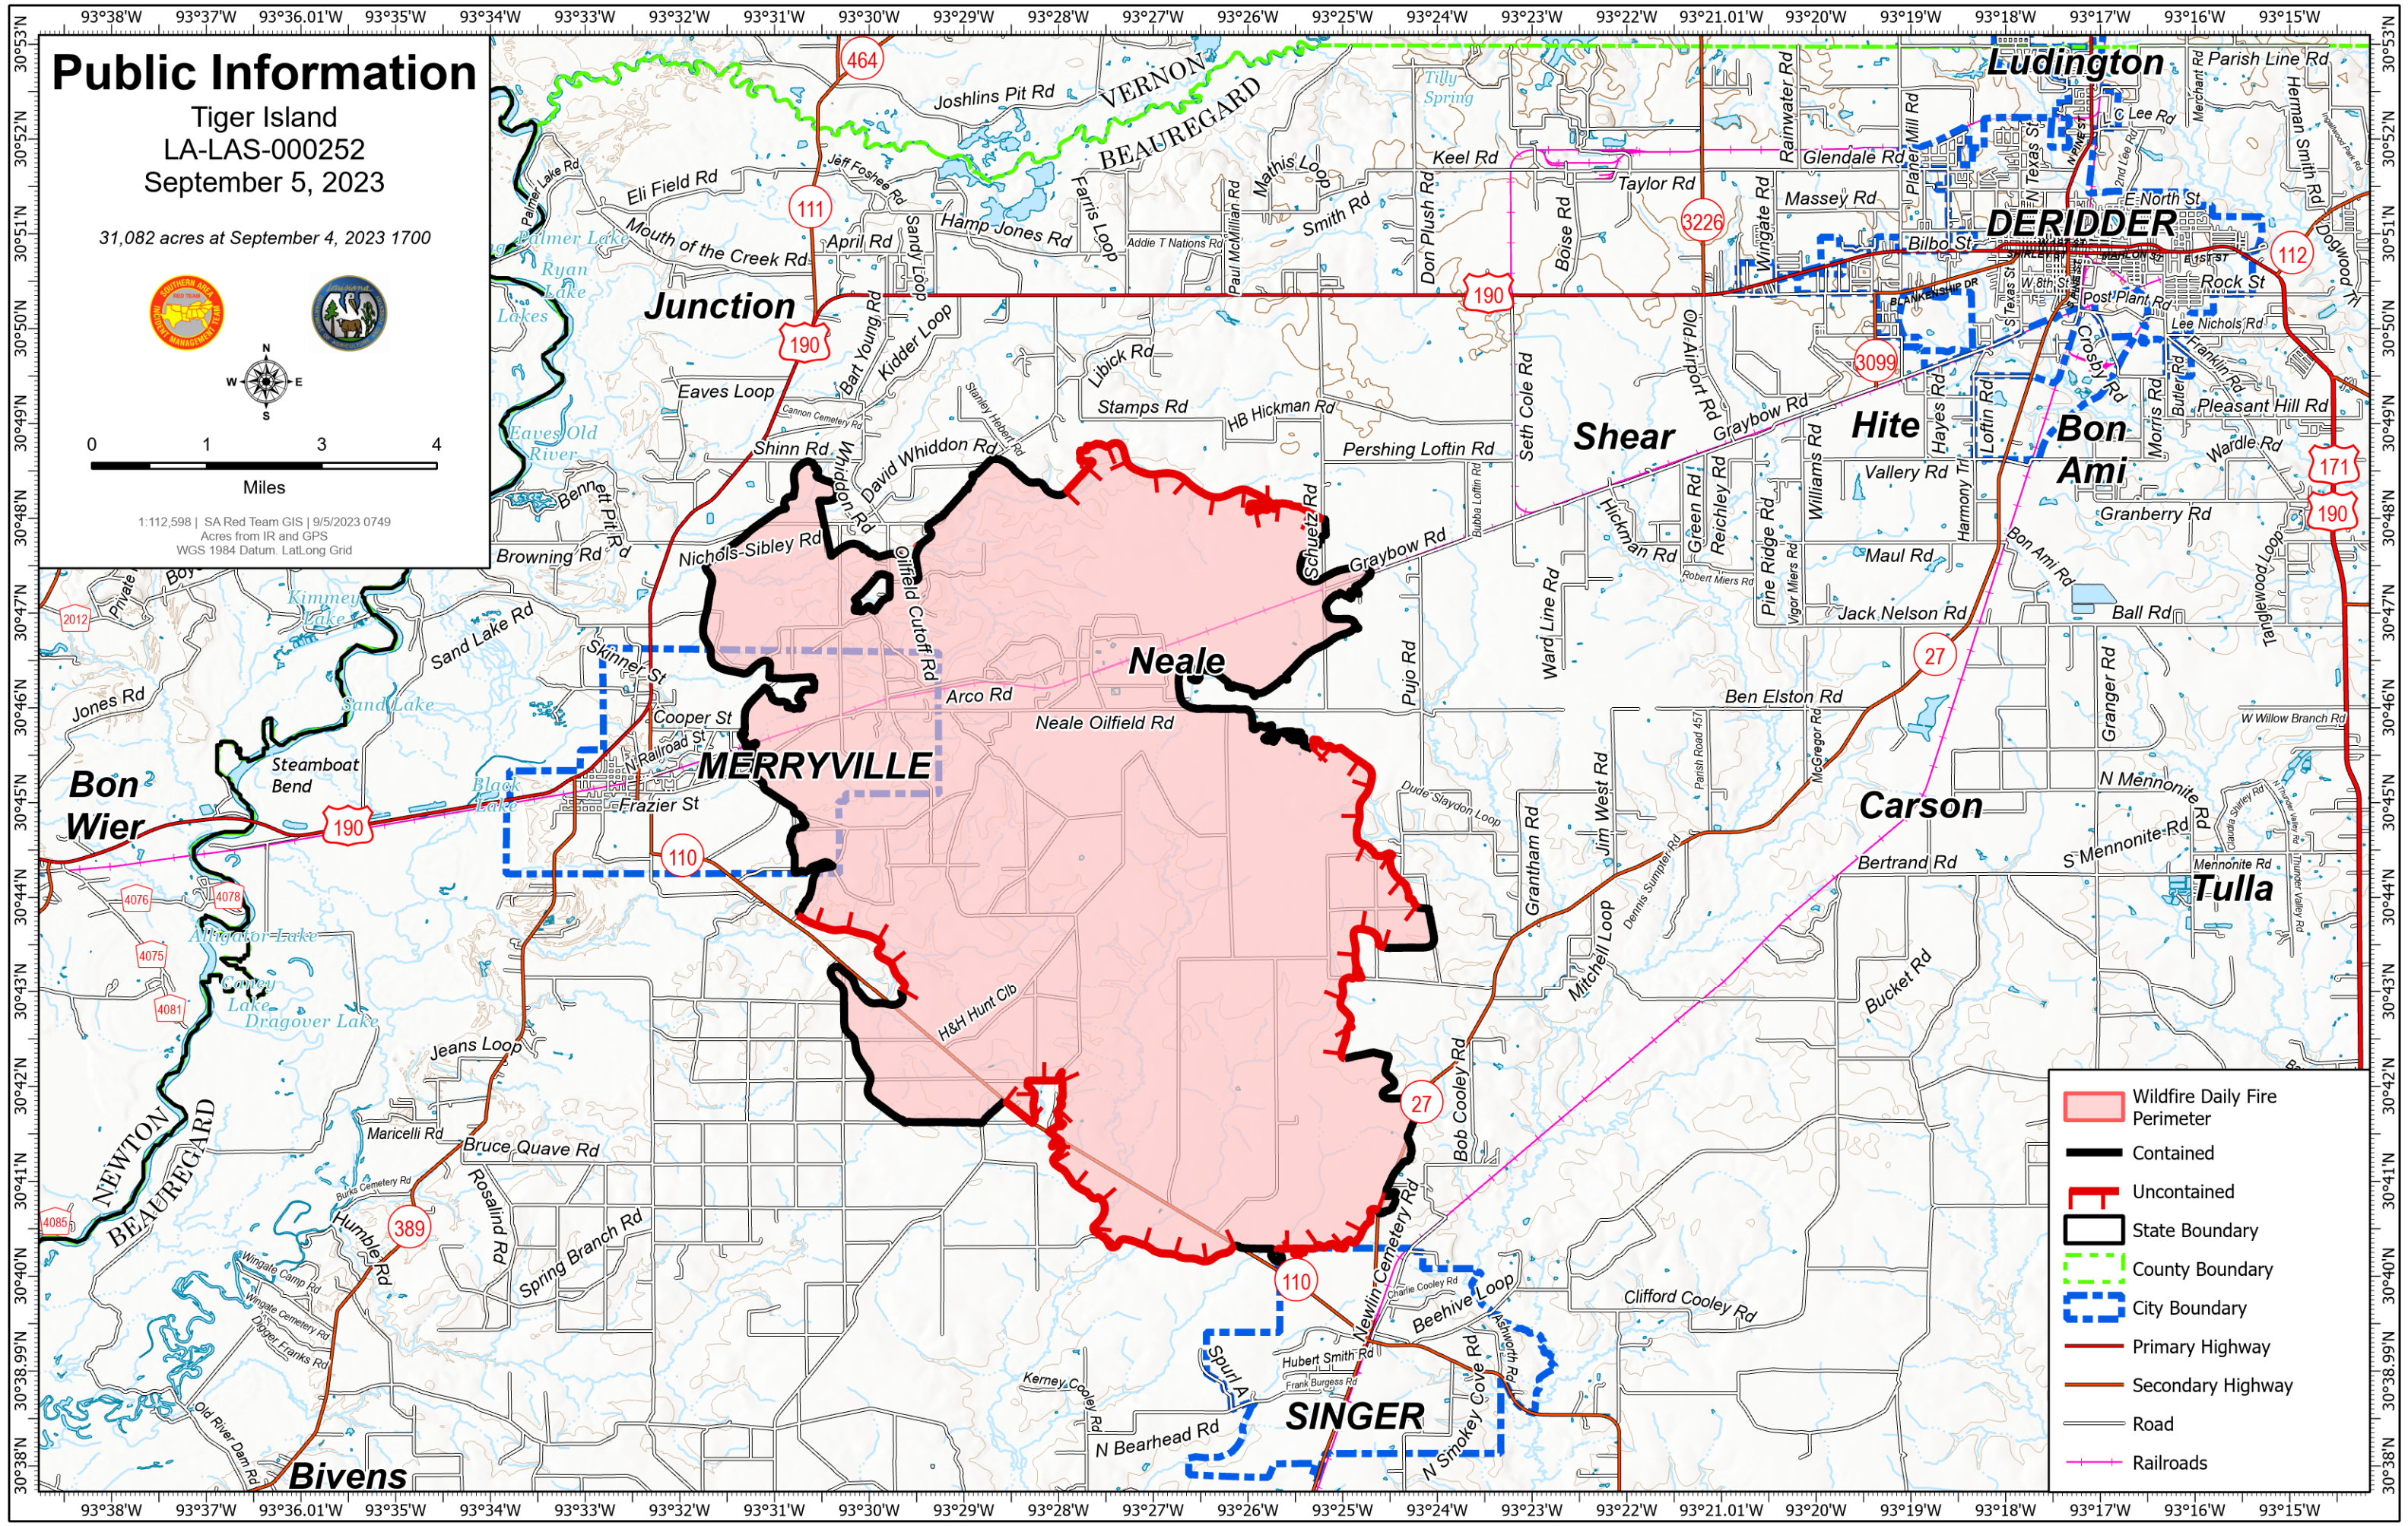

Public Information

Tiger Island
LA-LAS-000252
September 5, 2023

31,082 acres at September 4, 2023 1700

1:112,598 | SA Red Team GIS | 9/5/2023 0749
Acres from IR and GPS
WGS 1984 Datum, Lat/Long Grid

- Wildfire Daily Fire Perimeter
- Contained
- Uncontained
- State Boundary
- County Boundary
- City Boundary
- Primary Highway
- Secondary Highway
- Road
- Railroads