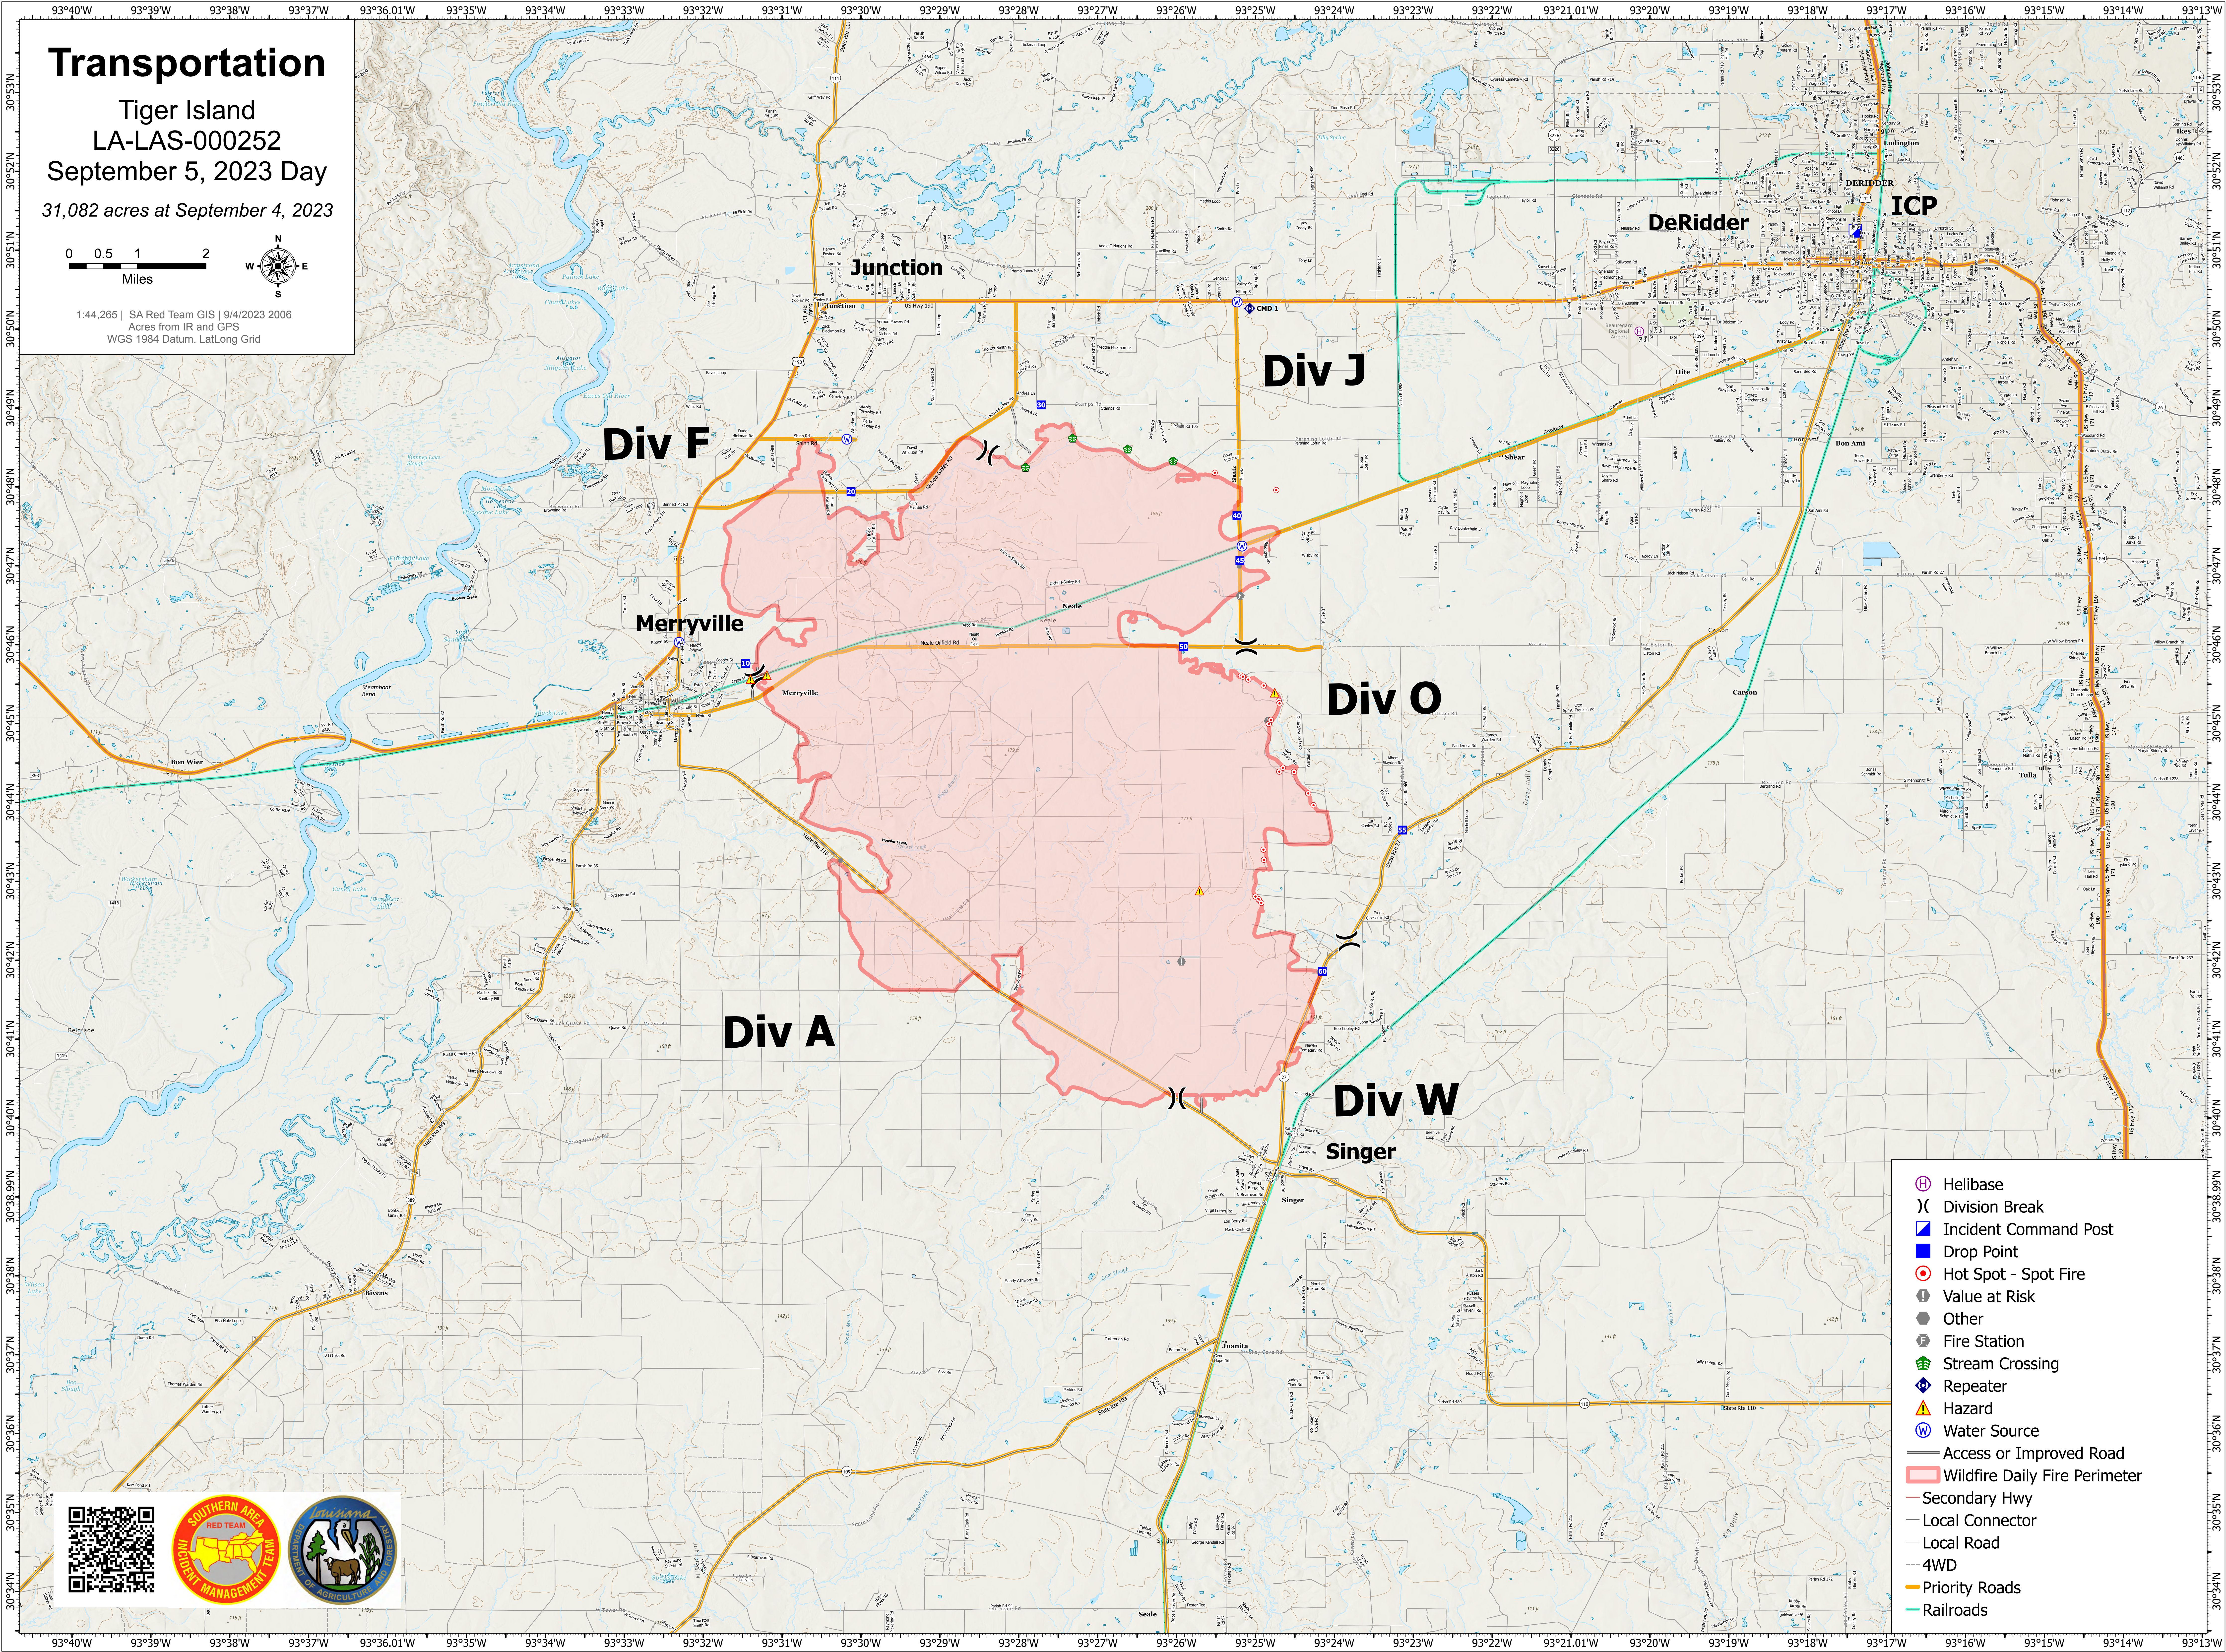

Transportation

Tiger Island
LA-LAS-000252
September 5, 2023 Day
31,082 acres at September 4, 2023

1:44,265 | SA Red Team GIS | 9/4/2023 2006
Acres from IR and GPS
WGS 1984 Datum, LatLong Grid

- ⊕ Helibase
-) Division Break
- ▣ Incident Command Post
- Drop Point
- ⦿ Hot Spot - Spot Fire
- ⦿ Value at Risk
- ⦿ Other
- ⦿ Fire Station
- 🌿 Stream Crossing
- ⦿ Repeater
- ⚠ Hazard
- 🌊 Water Source
- Access or Improved Road
- ▭ Wildfire Daily Fire Perimeter
- Secondary Hwy
- Local Connector
- Local Road
- 4WD
- Priority Roads
- Railroads