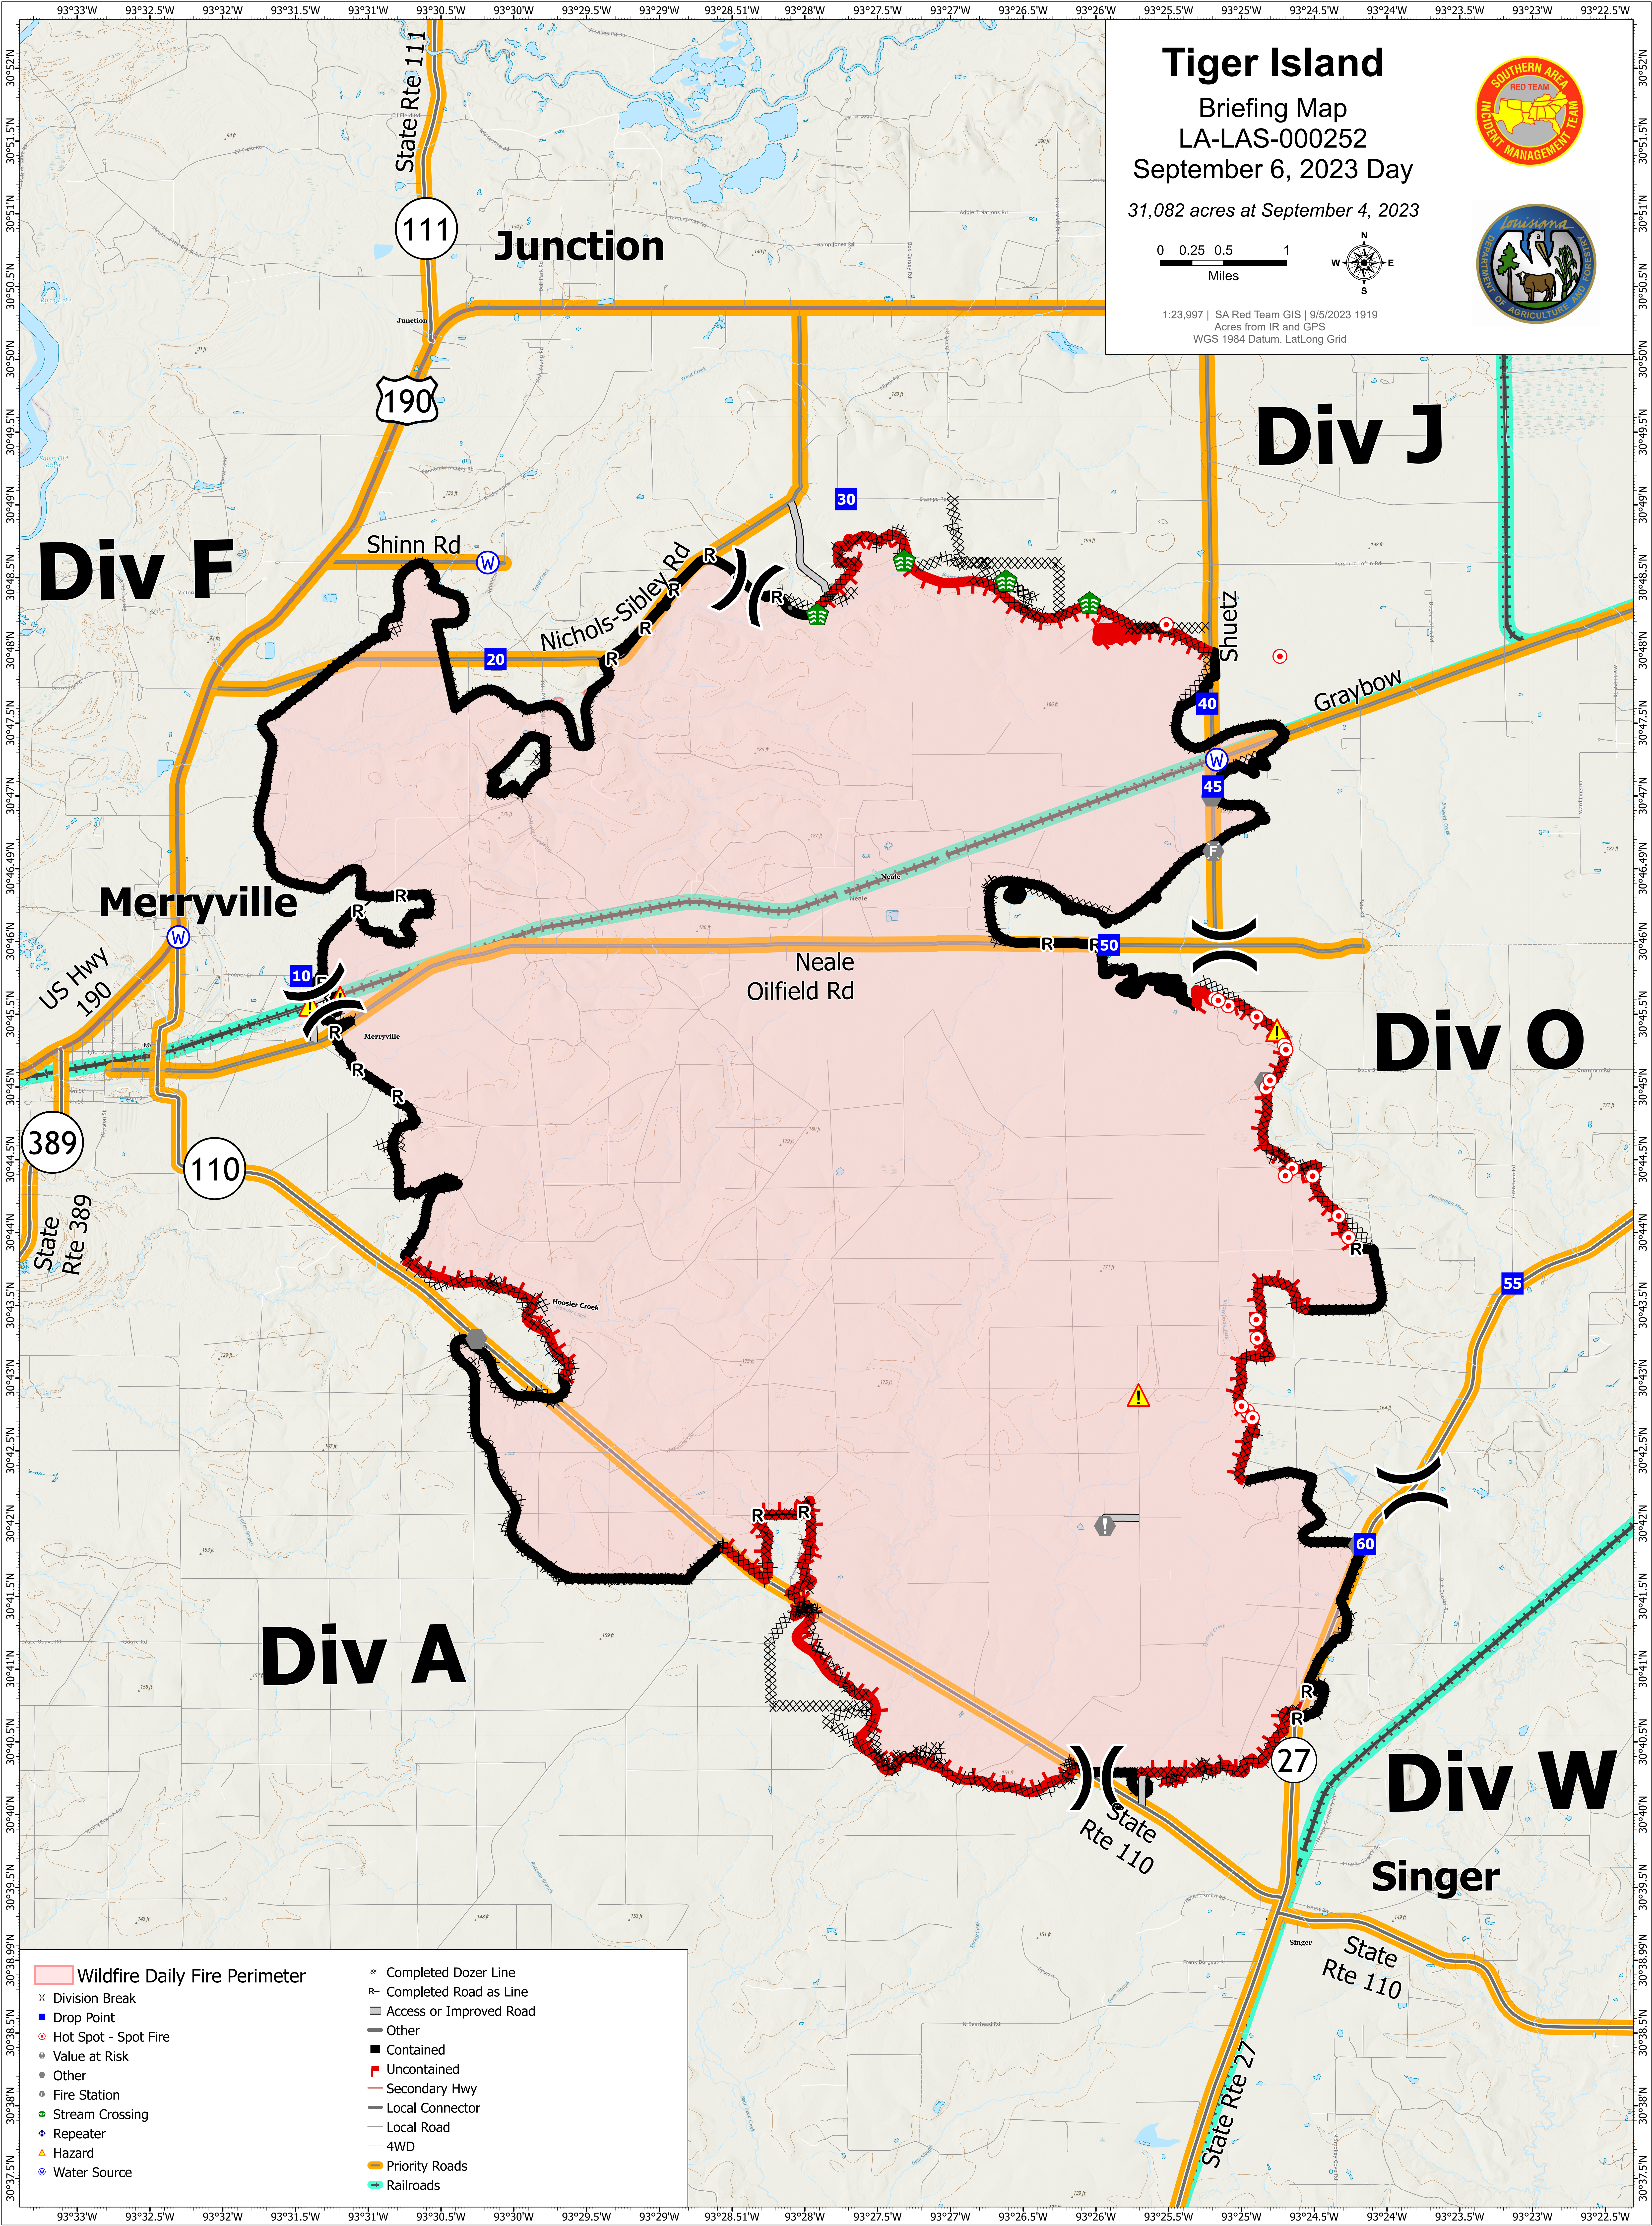

Tiger Island

Briefing Map
LA-LAS-000252
September 6, 2023 Day

31,082 acres at September 4, 2023

1:23,997 | SA Red Team GIS | 9/5/2023 1919
Acres from IR and GPS
WGS 1984 Datum, Lat/Long Grid

Wildfire Daily Fire Perimeter

- X Division Break
- Drop Point
- Hot Spot - Spot Fire
- Value at Risk
- Other
- Fire Station
- Stream Crossing
- ◆ Repeater
- ▲ Hazard
- Water Source

- ⊗ Completed Dozer Line
- R- Completed Road as Line
- ▬ Access or Improved Road
- ▬ Other
- Contained
- ▬ Uncontained
- ▬ Secondary Hwy
- ▬ Local Connector
- ▬ Local Road
- ▬ 4WD
- ▬ Priority Roads
- ▬ Railroads