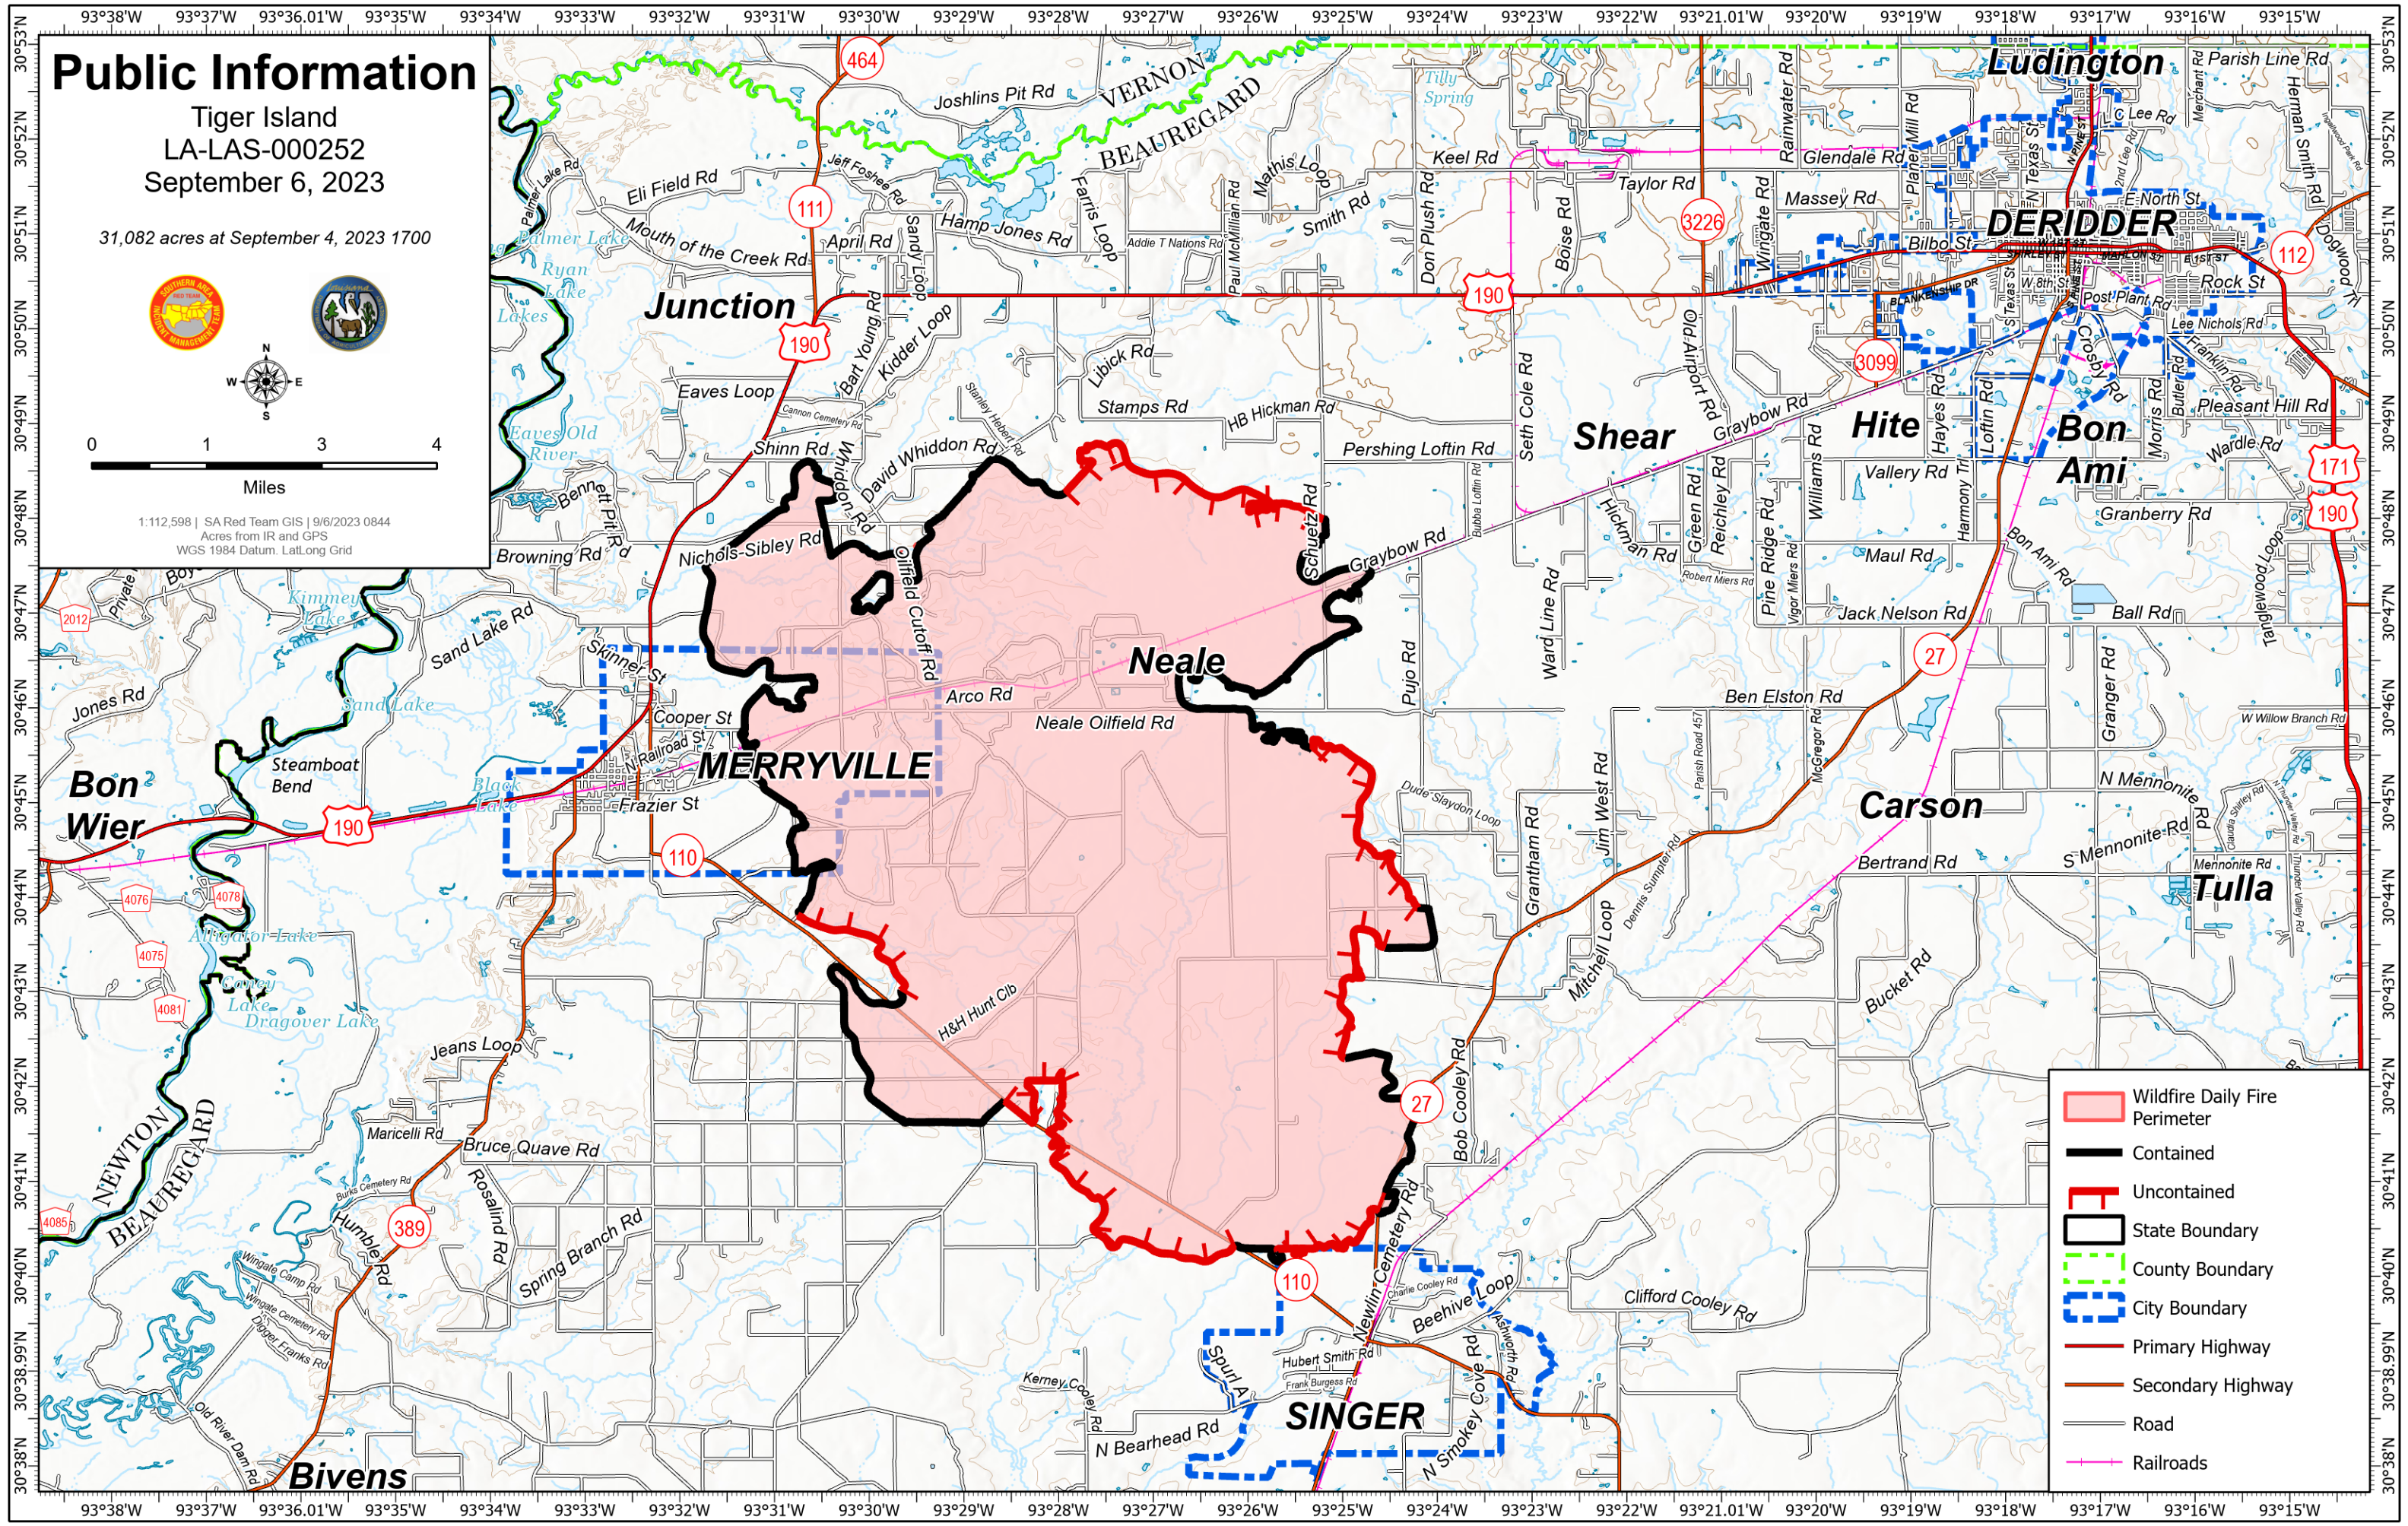

Public Information

Tiger Island
LA-LAS-000252
September 6, 2023

31,082 acres at September 4, 2023 1700

1:112,598 | SA Red Team GIS | 9/6/2023 0844
Acres from IR and GPS
WGS 1984 Datum, Lat/Long Grid

- Wildfire Daily Fire Perimeter
- Contained
- Uncontained
- State Boundary
- County Boundary
- City Boundary
- Primary Highway
- Secondary Highway
- Road
- Railroads