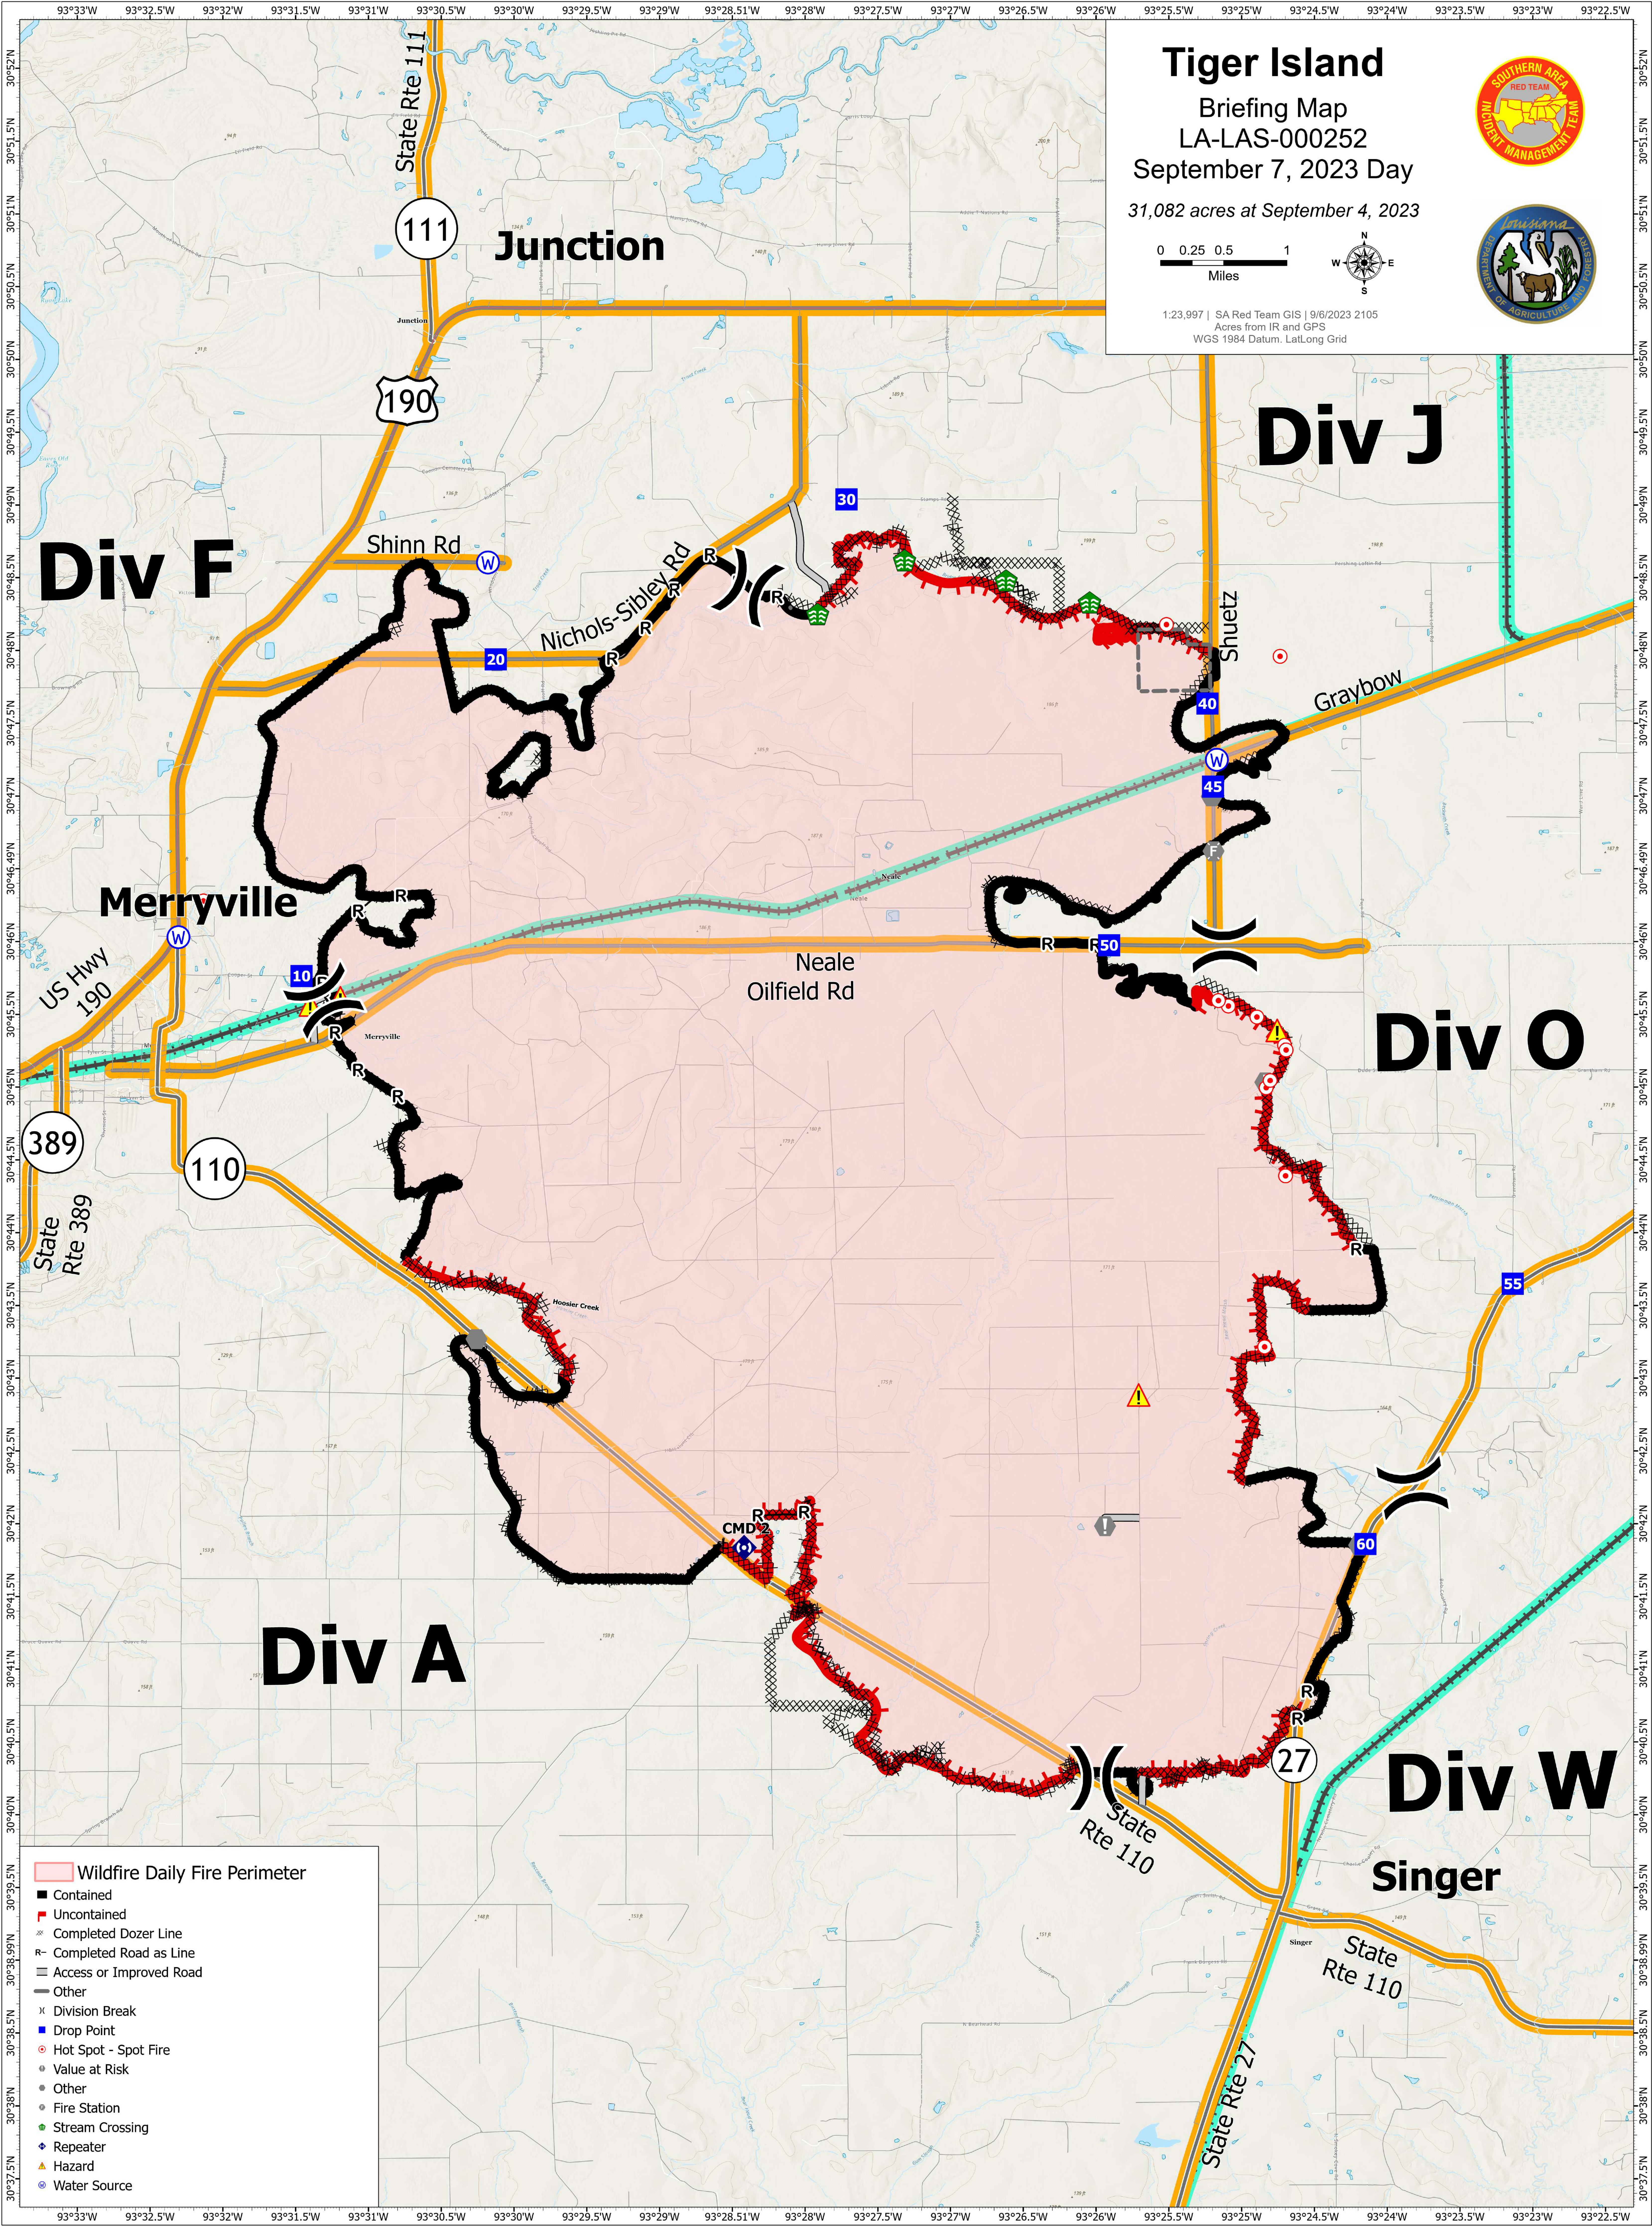

Tiger Island

Briefing Map
LA-LAS-000252
September 7, 2023 Day

31,082 acres at September 4, 2023

1:23,997 | SA Red Team GIS | 9/6/2023 2105
Acres from IR and GPS
WGS 1984 Datum, Lat/Long Grid

Wildfire Daily Fire Perimeter

- Contained
- Uncontained
- ⊗ Completed Dozer Line
- ⊖ Completed Road as Line
- ⊖ Access or Improved Road
- ⊖ Other
- ⊗ Division Break
- Drop Point
- Hot Spot - Spot Fire
- Value at Risk
- Other
- Fire Station
- Stream Crossing
- Repeater
- Hazard
- Water Source